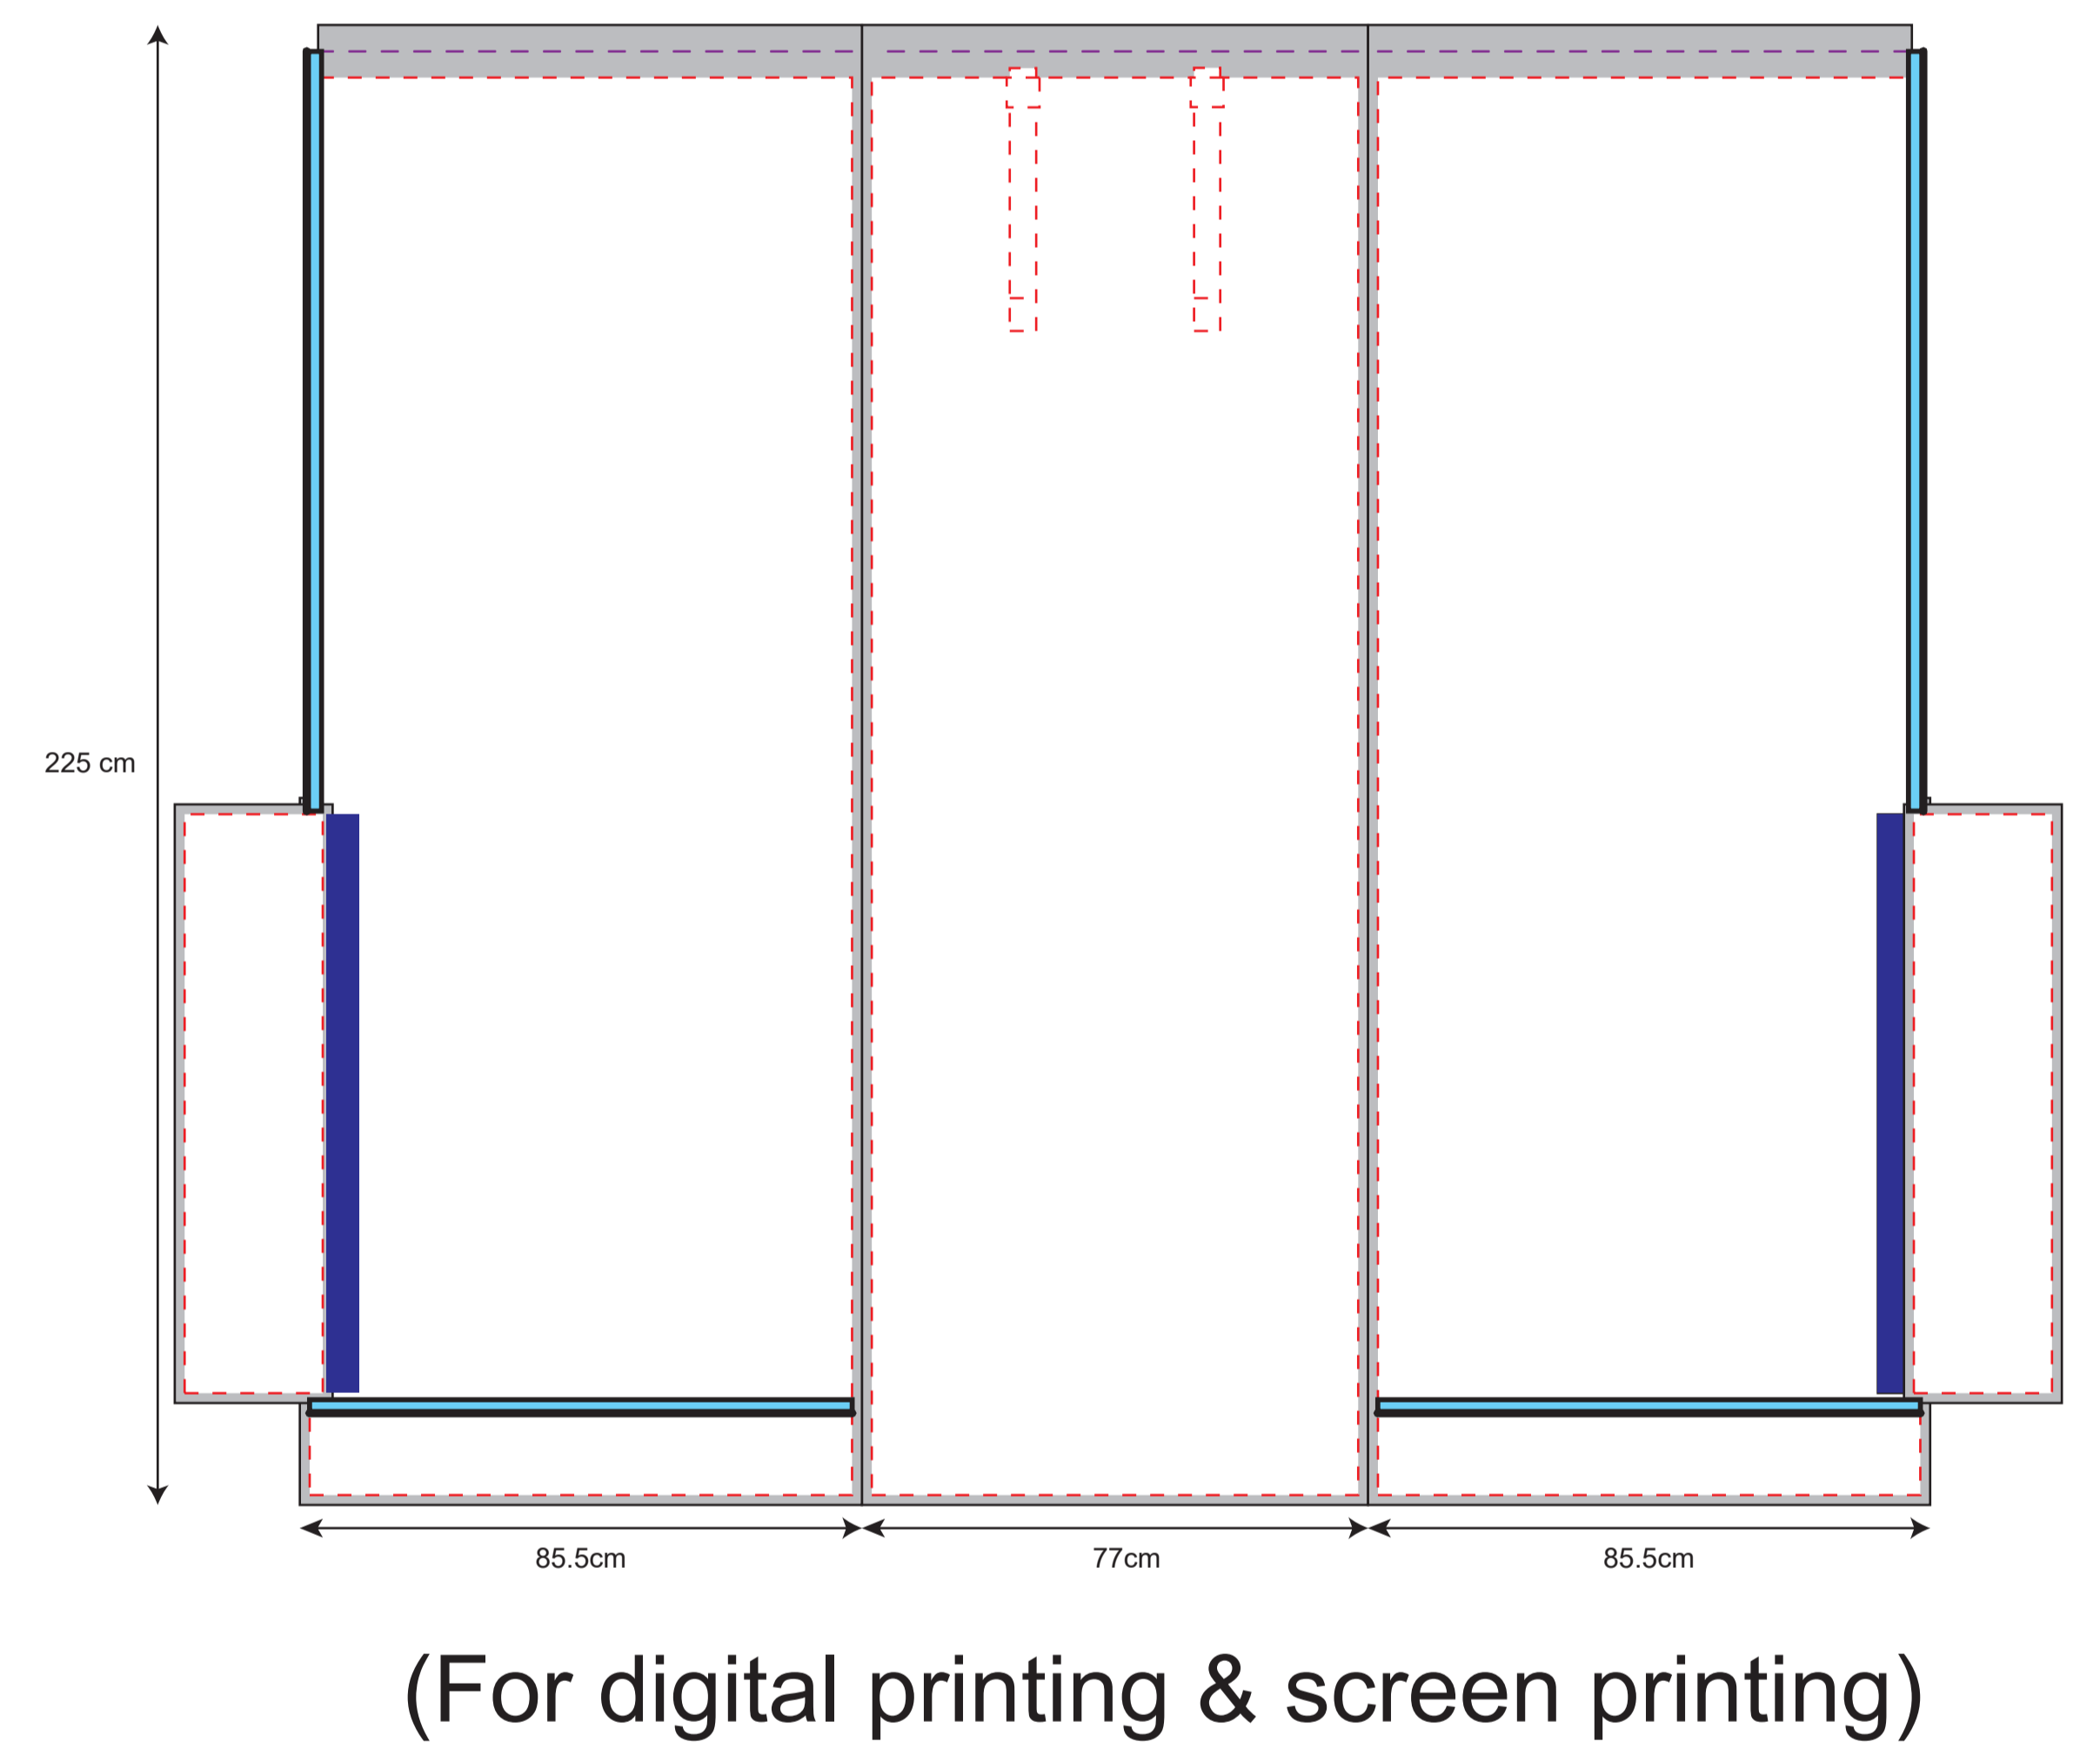

# ZP5H

(1:10)

- - - - - Visual range
- - - - - Cutting line
- Printing line
- - - - - Thread
- - - - - Folding line (upper area fold to the back)
- Bleed (No important information)
- Velcro(inside)
- Velcro(outside)
- Round Plastic
- Label
- welding

## Wall-2.5m

## Door-2.5m

## Half Wall-2.5m (For digital printing & screen printing)