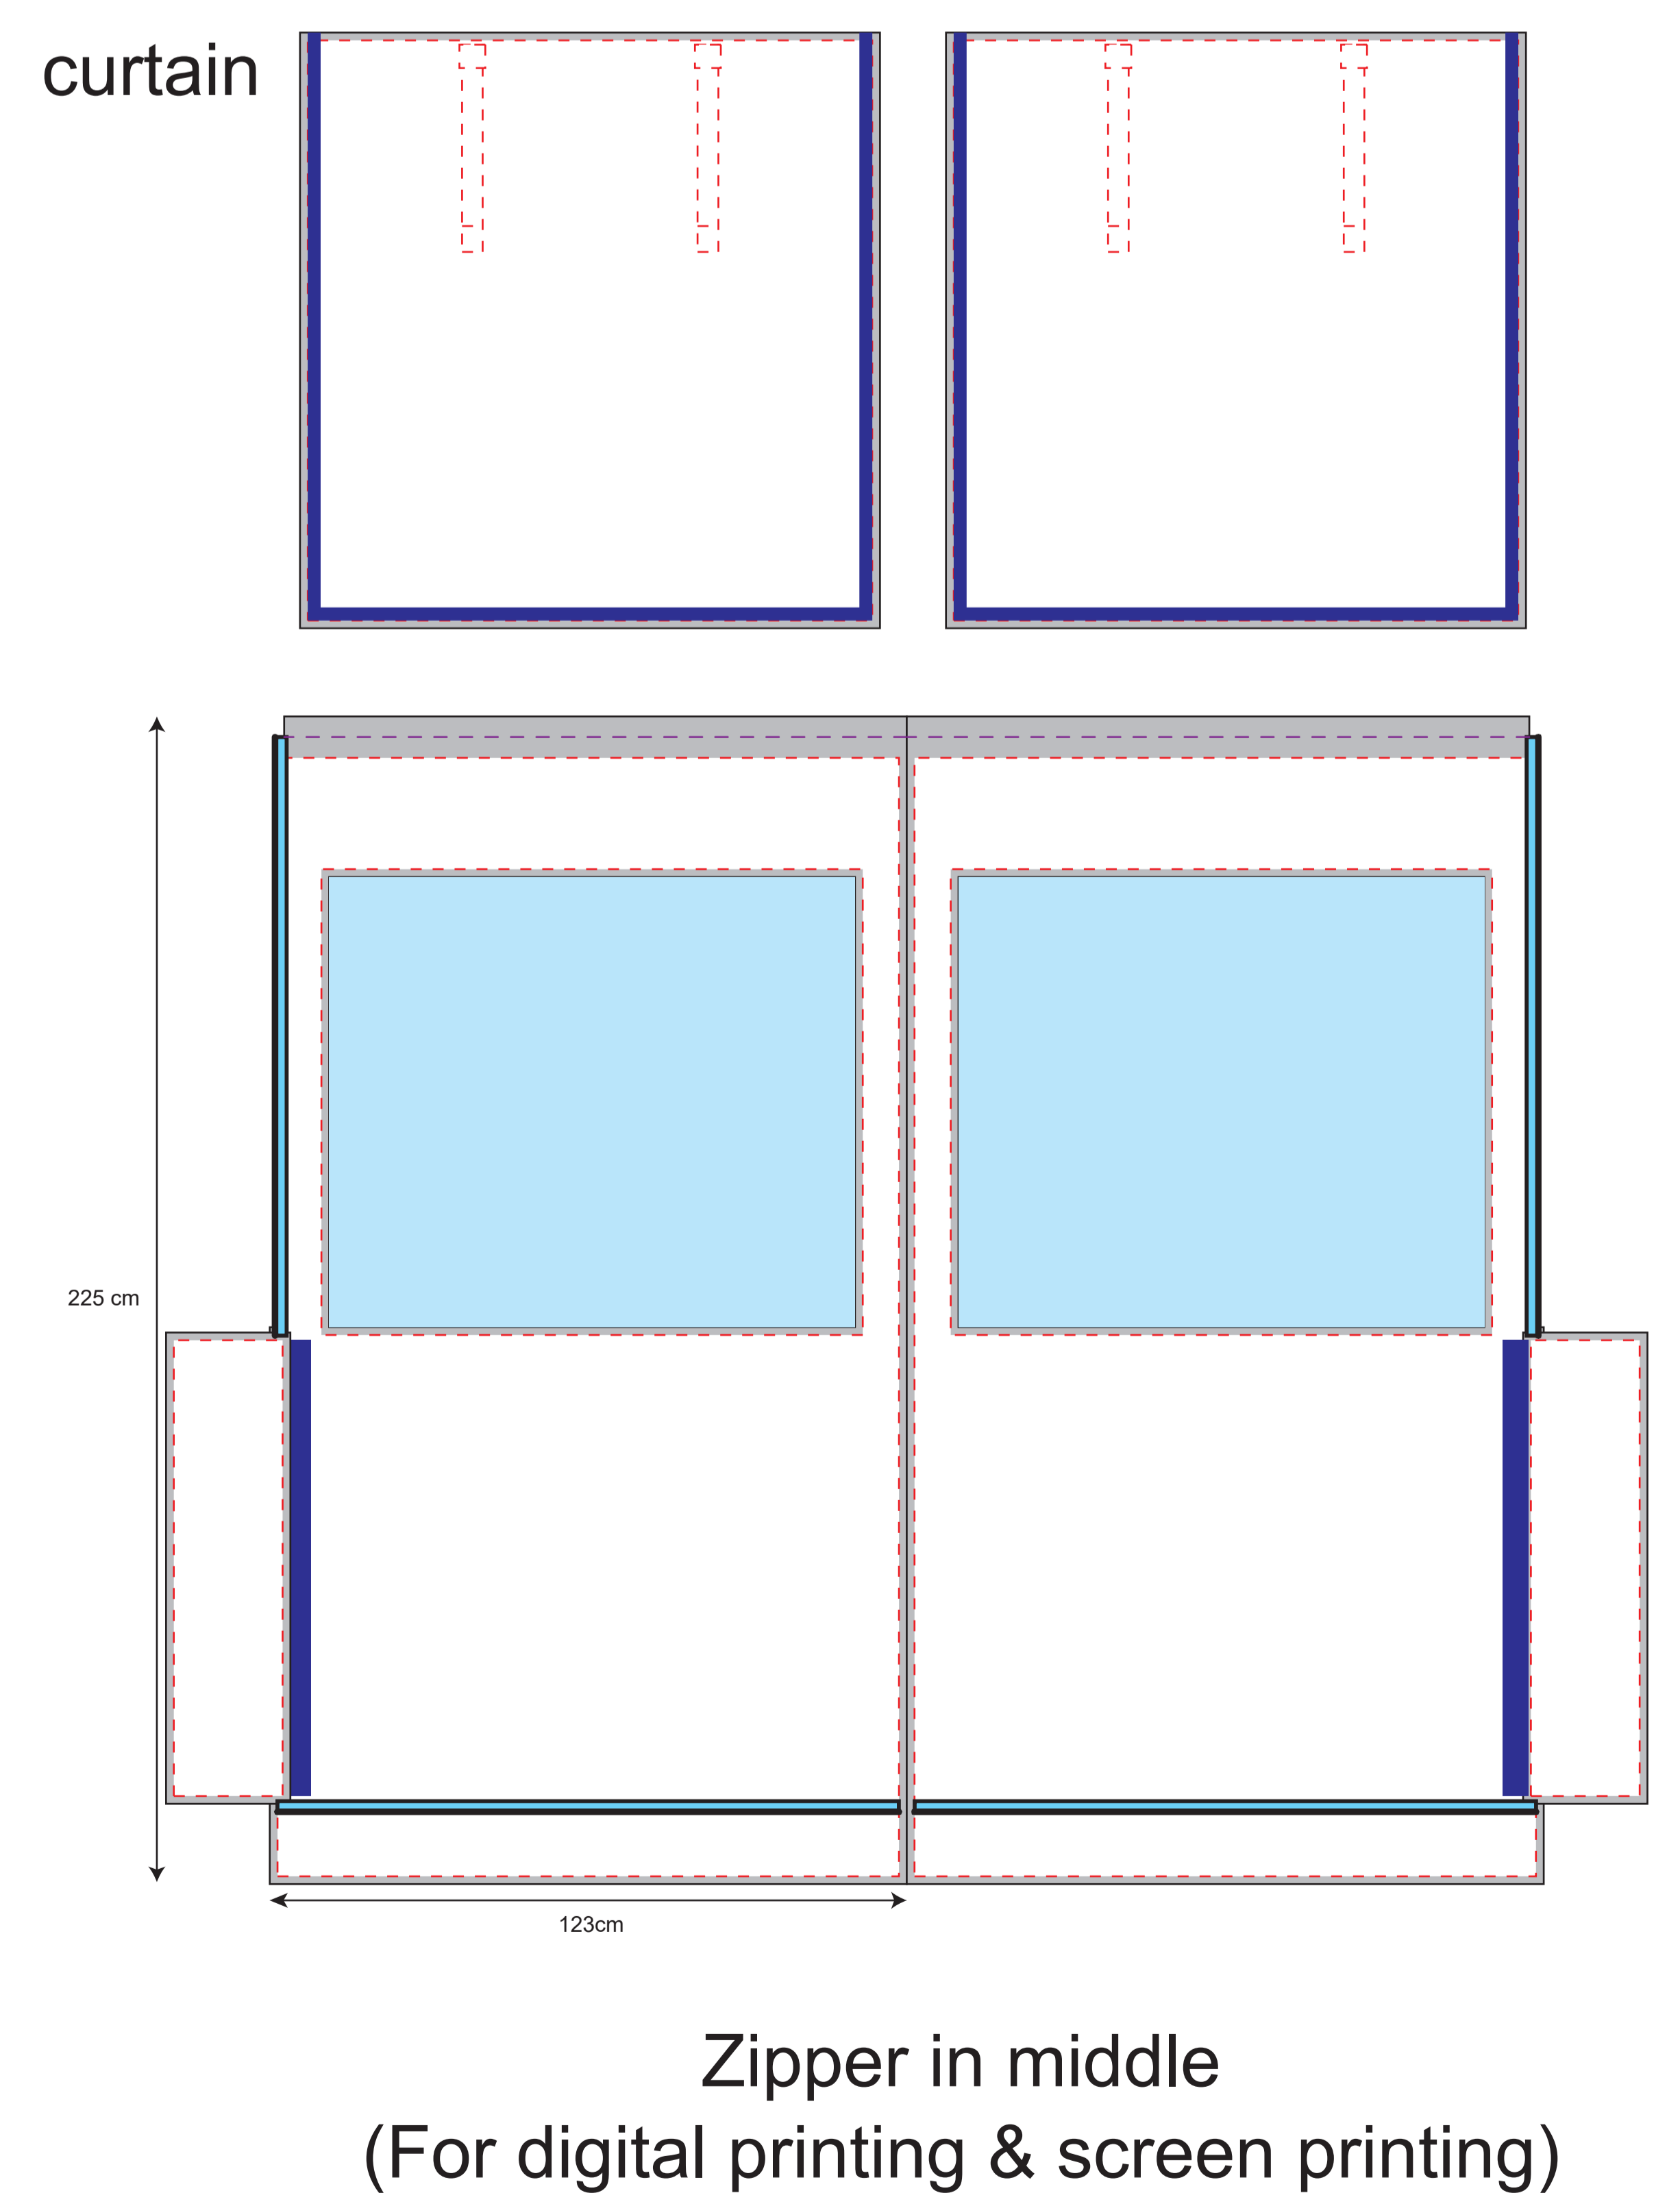

# ZP5H

(1:10)

- - - - - Visual range
- - - - - Cutting line
- Printing line
- - - - - Thread
- - - - - Folding line (upper area fold to the back)
- Bleed (No important information)
- Velcro(inside)
- Velcro(outside)
- Round Plastic
- Label
- welding

## Wall-2.5m

## Door-2.5m

## Half Wall-2.5m (For digital printing & screen printing)