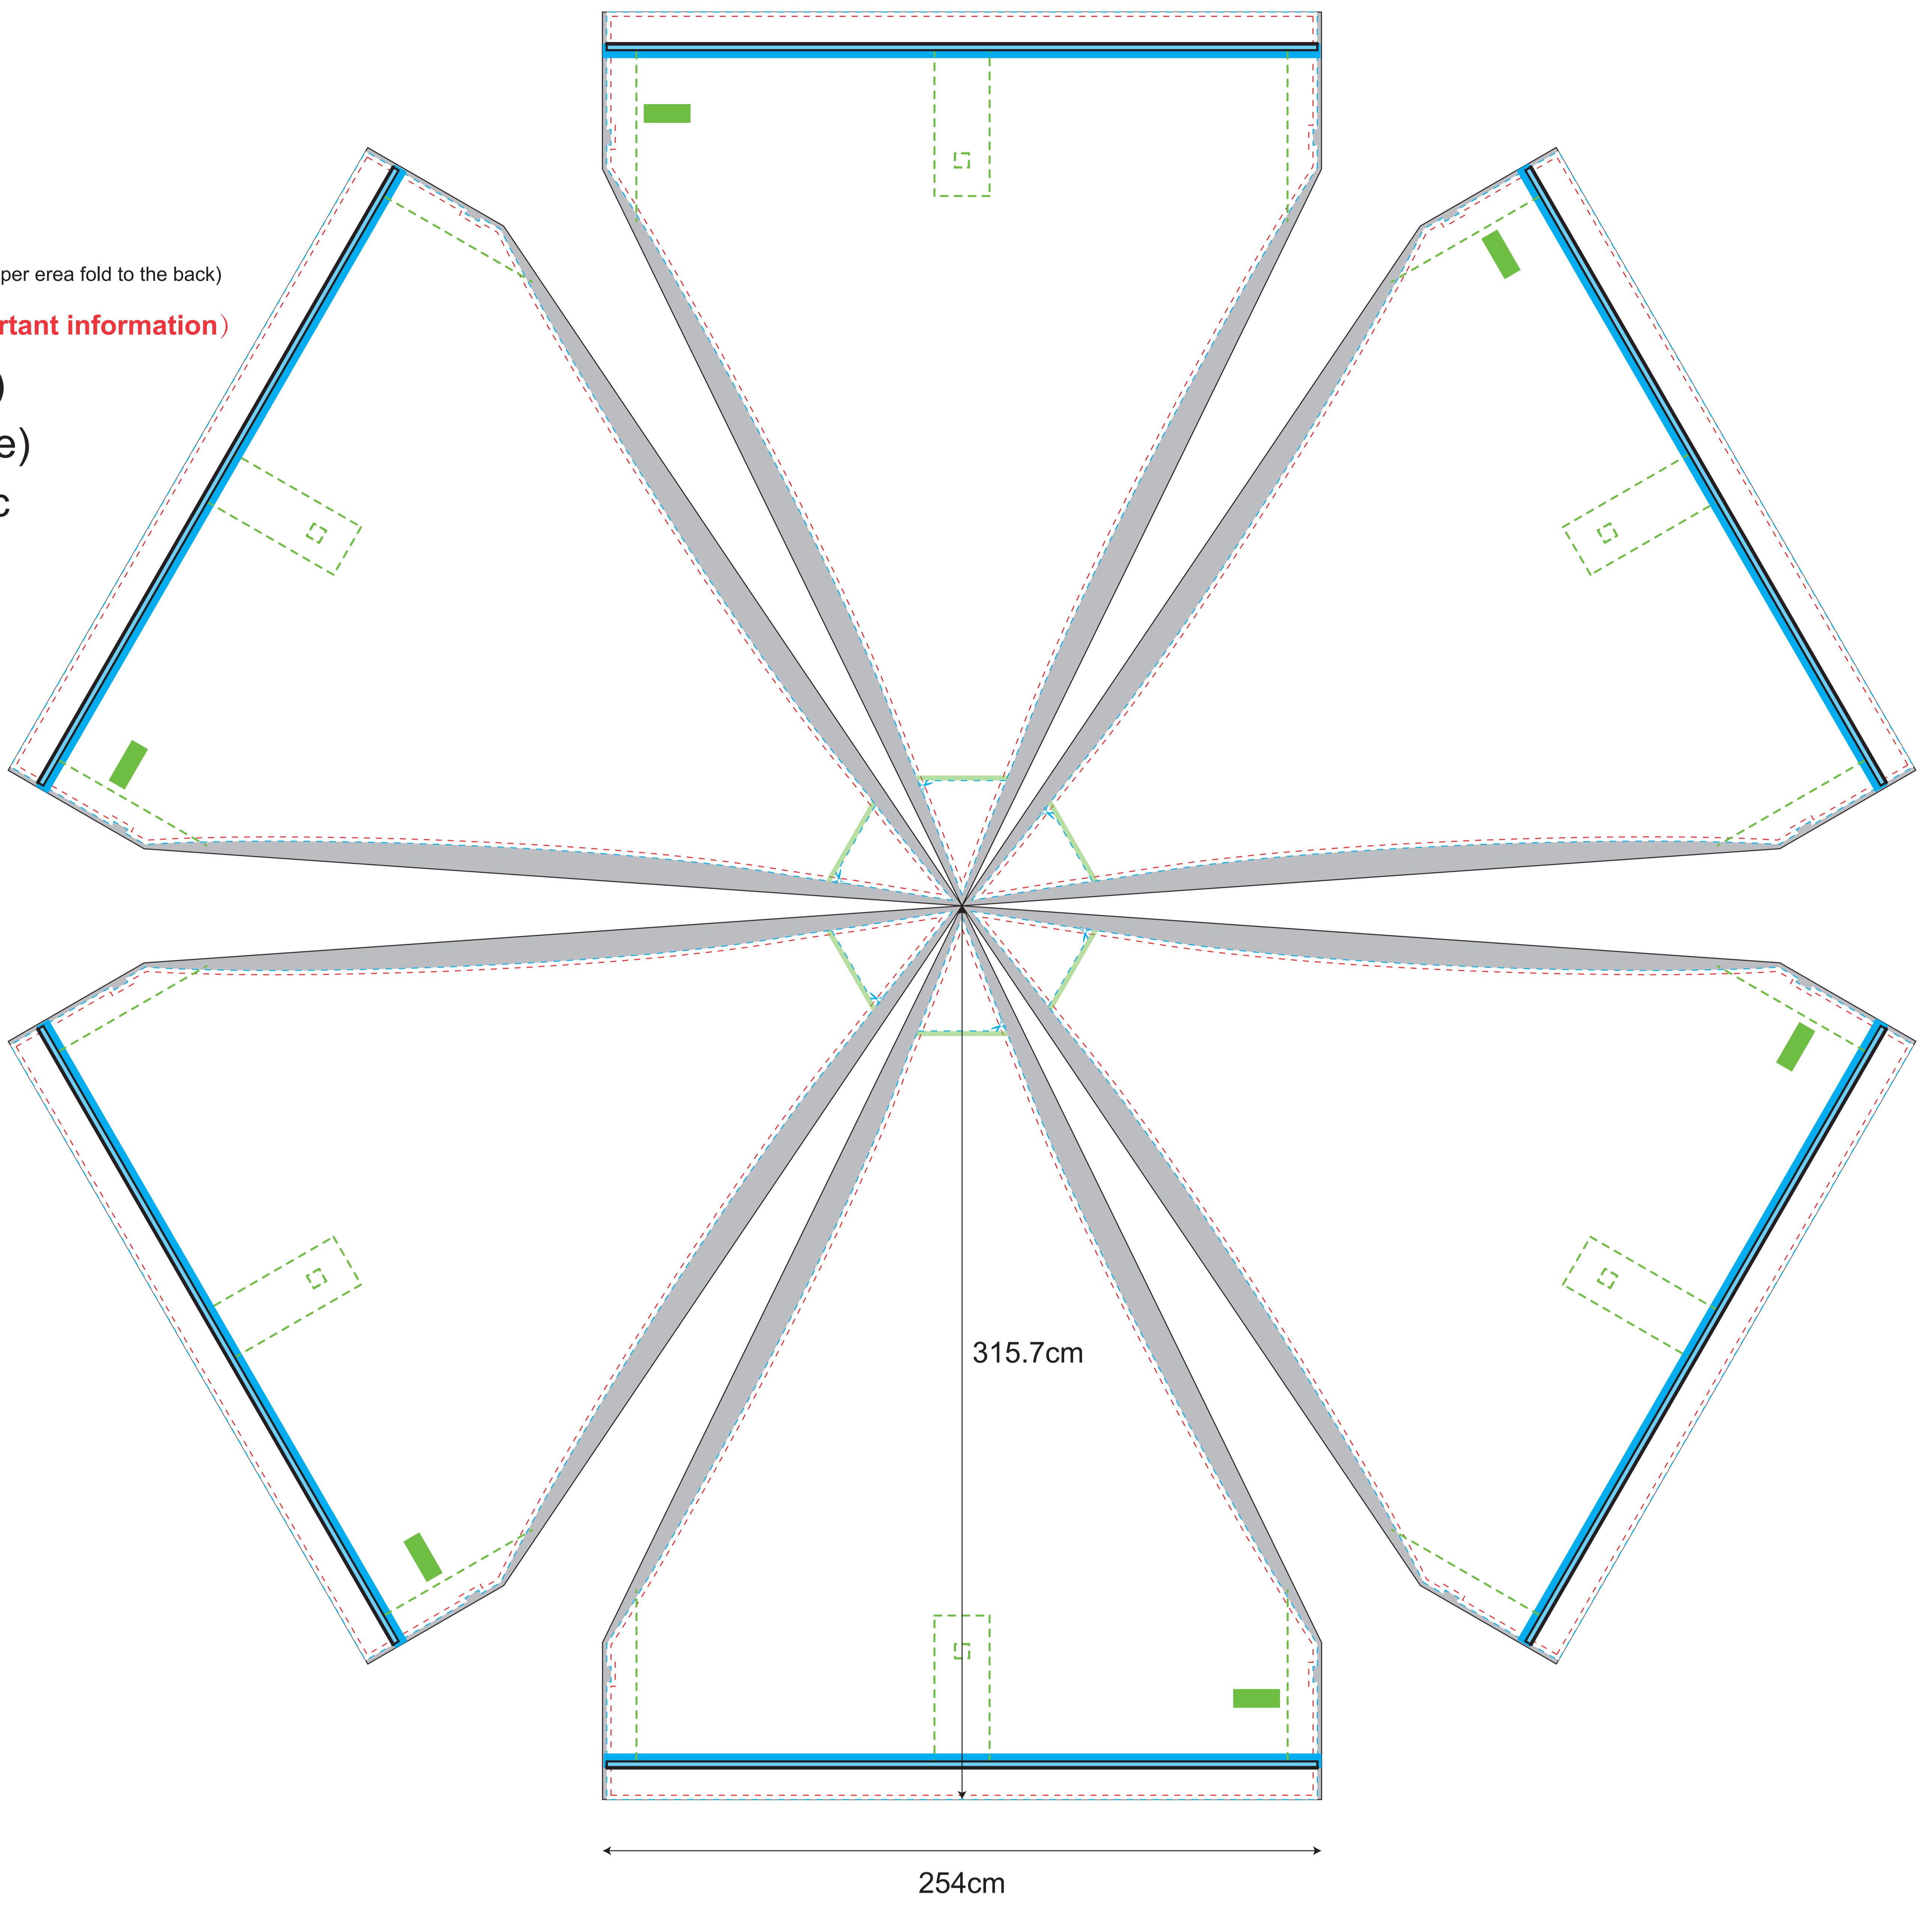

# ZP5H

(1:10)

- - - - - Visual range
- - - - - Cutting line
- Printing line
- - - - - Thread
- - - - - Folding line (upper area fold to the back)
- Bleed (No important information)
- Velcro(inside)
- Velcro(outside)
- Round Plastic
- Label
- welding

## Top (For digital printing & screen printing)

## Wall-2.5m

## Door-2.5m