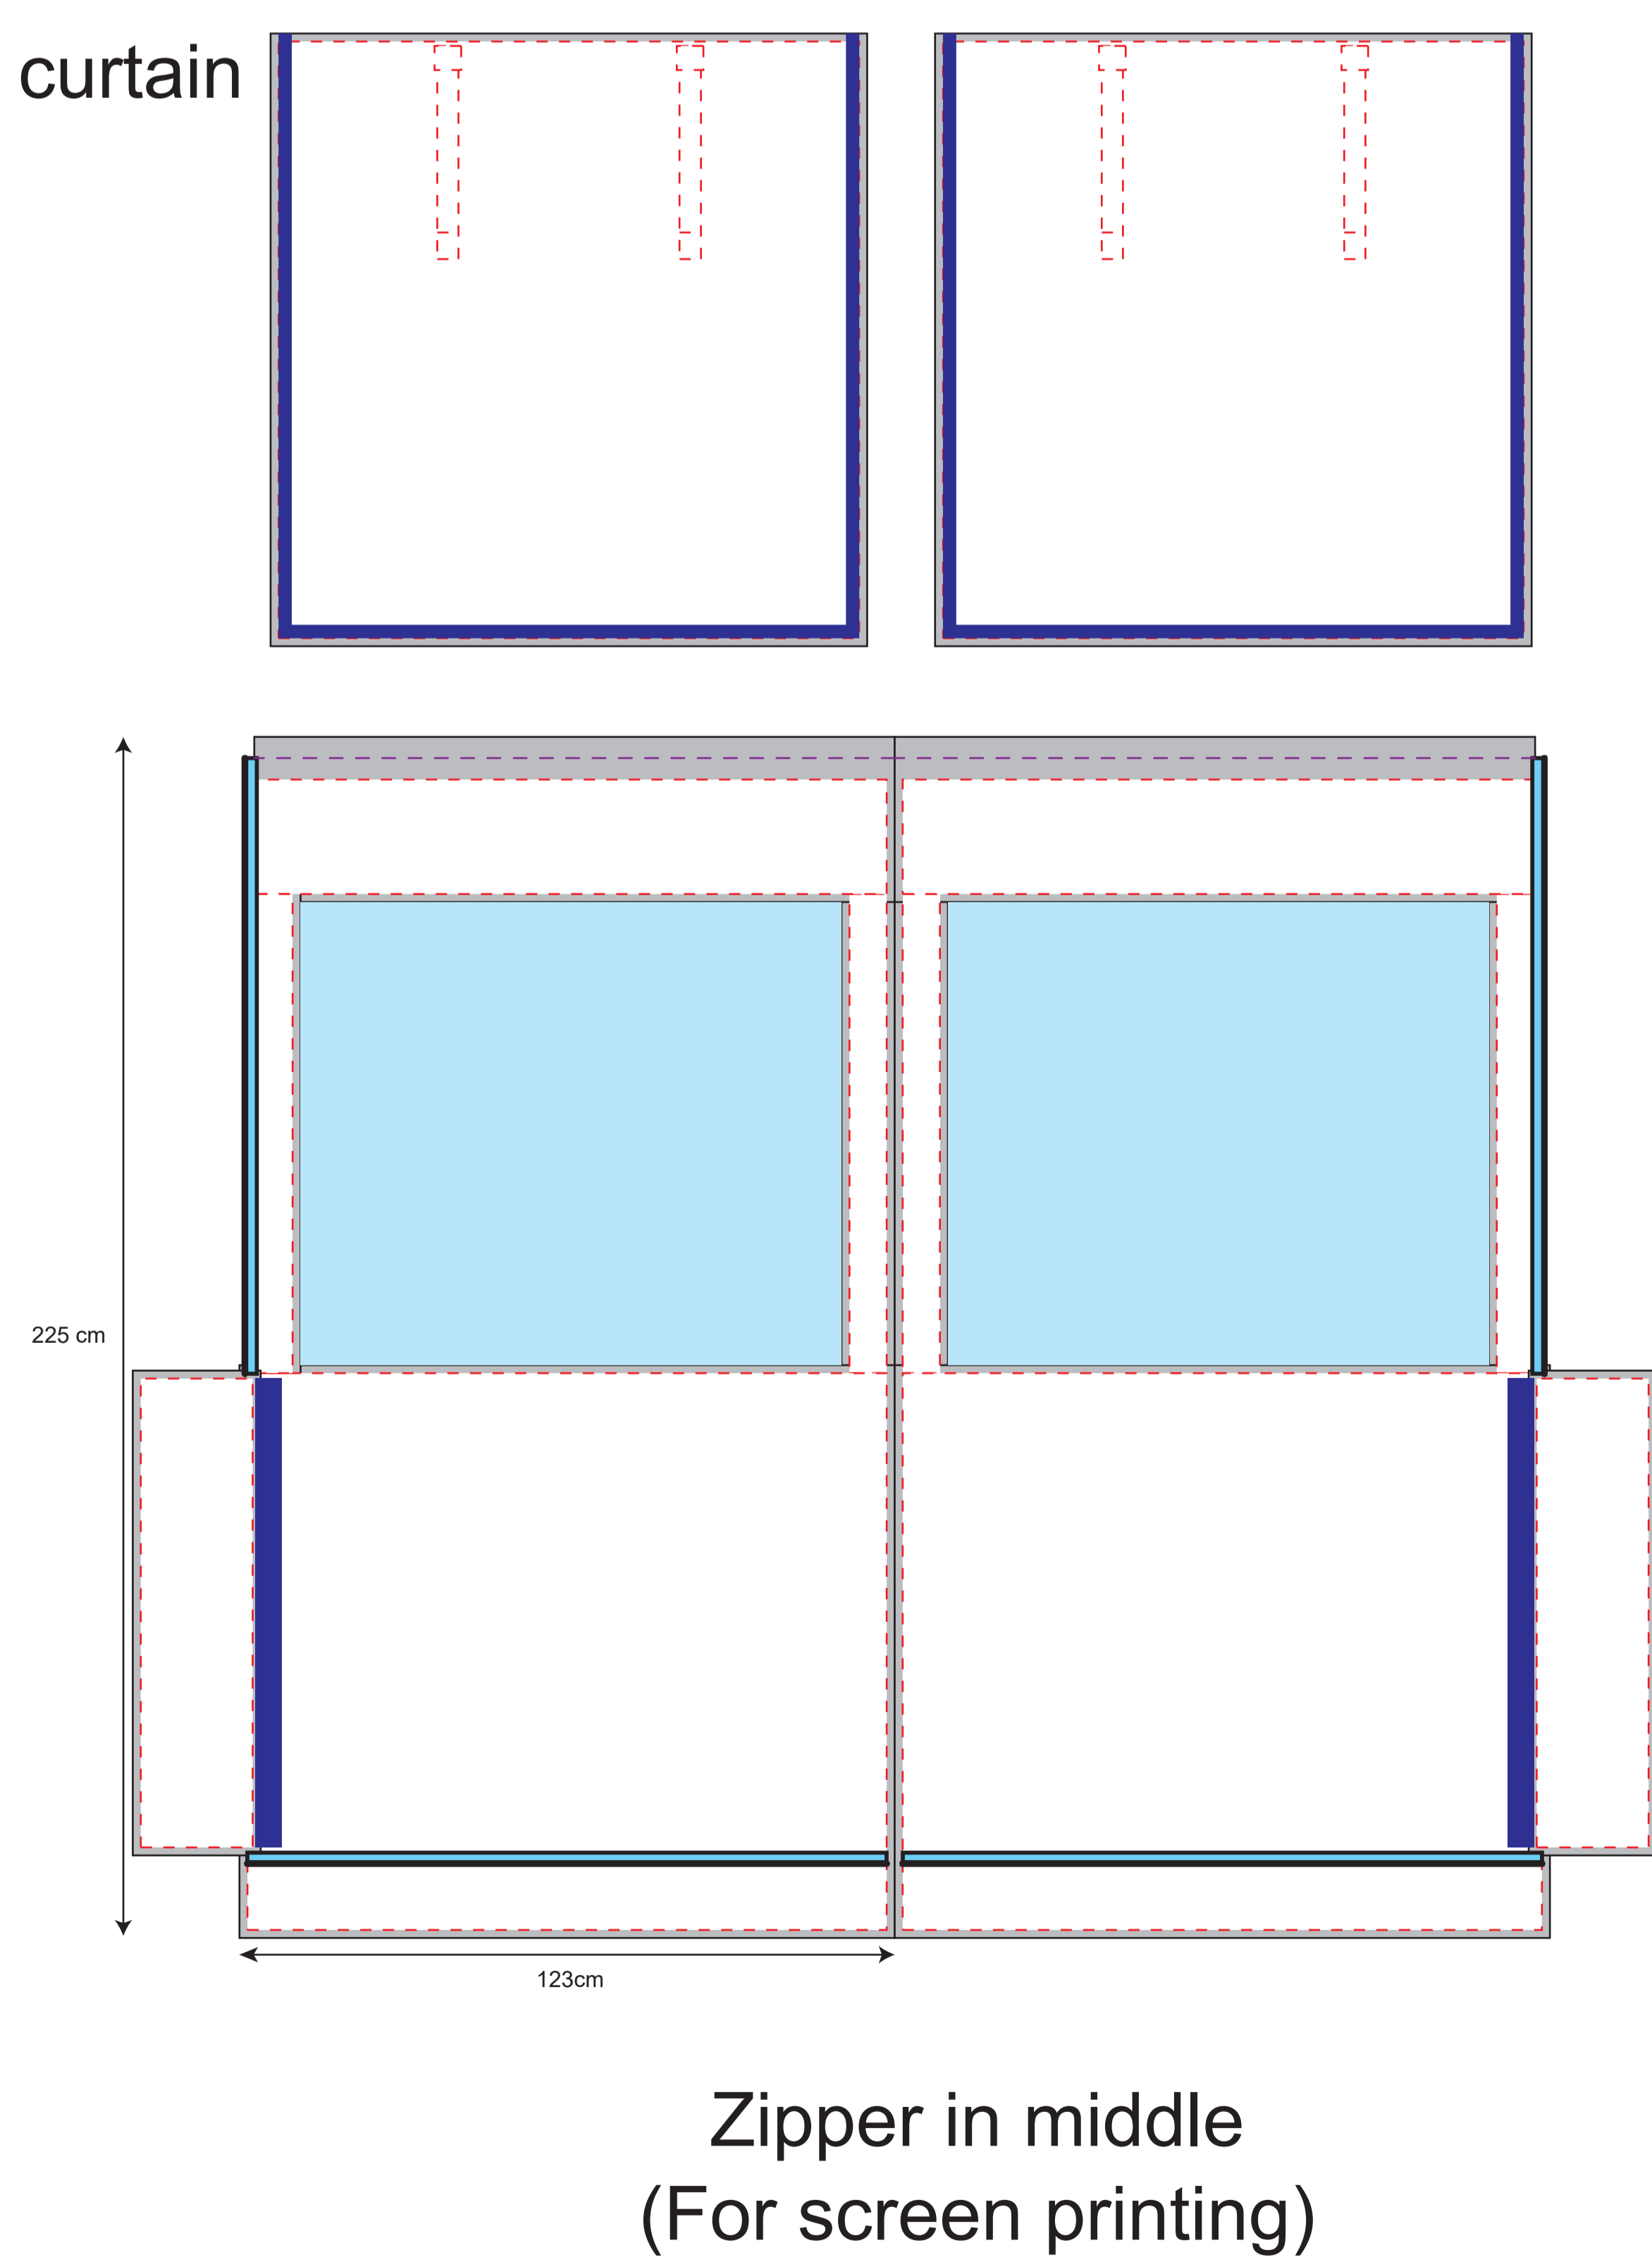

# ZP5H

(1:10)

- - - - - Visual range
- - - - - Cutting line
- Printing line
- - - - - Thread
- - - - - Folding line (upper area fold to the back)
- Bleed (No important information)
- Velcro(inside)
- Velcro(outside)
- Round Plastic
- Label
- welding

## Wall-2.5m

## Door-2.5m

## Half Wall-2.5m (For digital printing & screen printing)