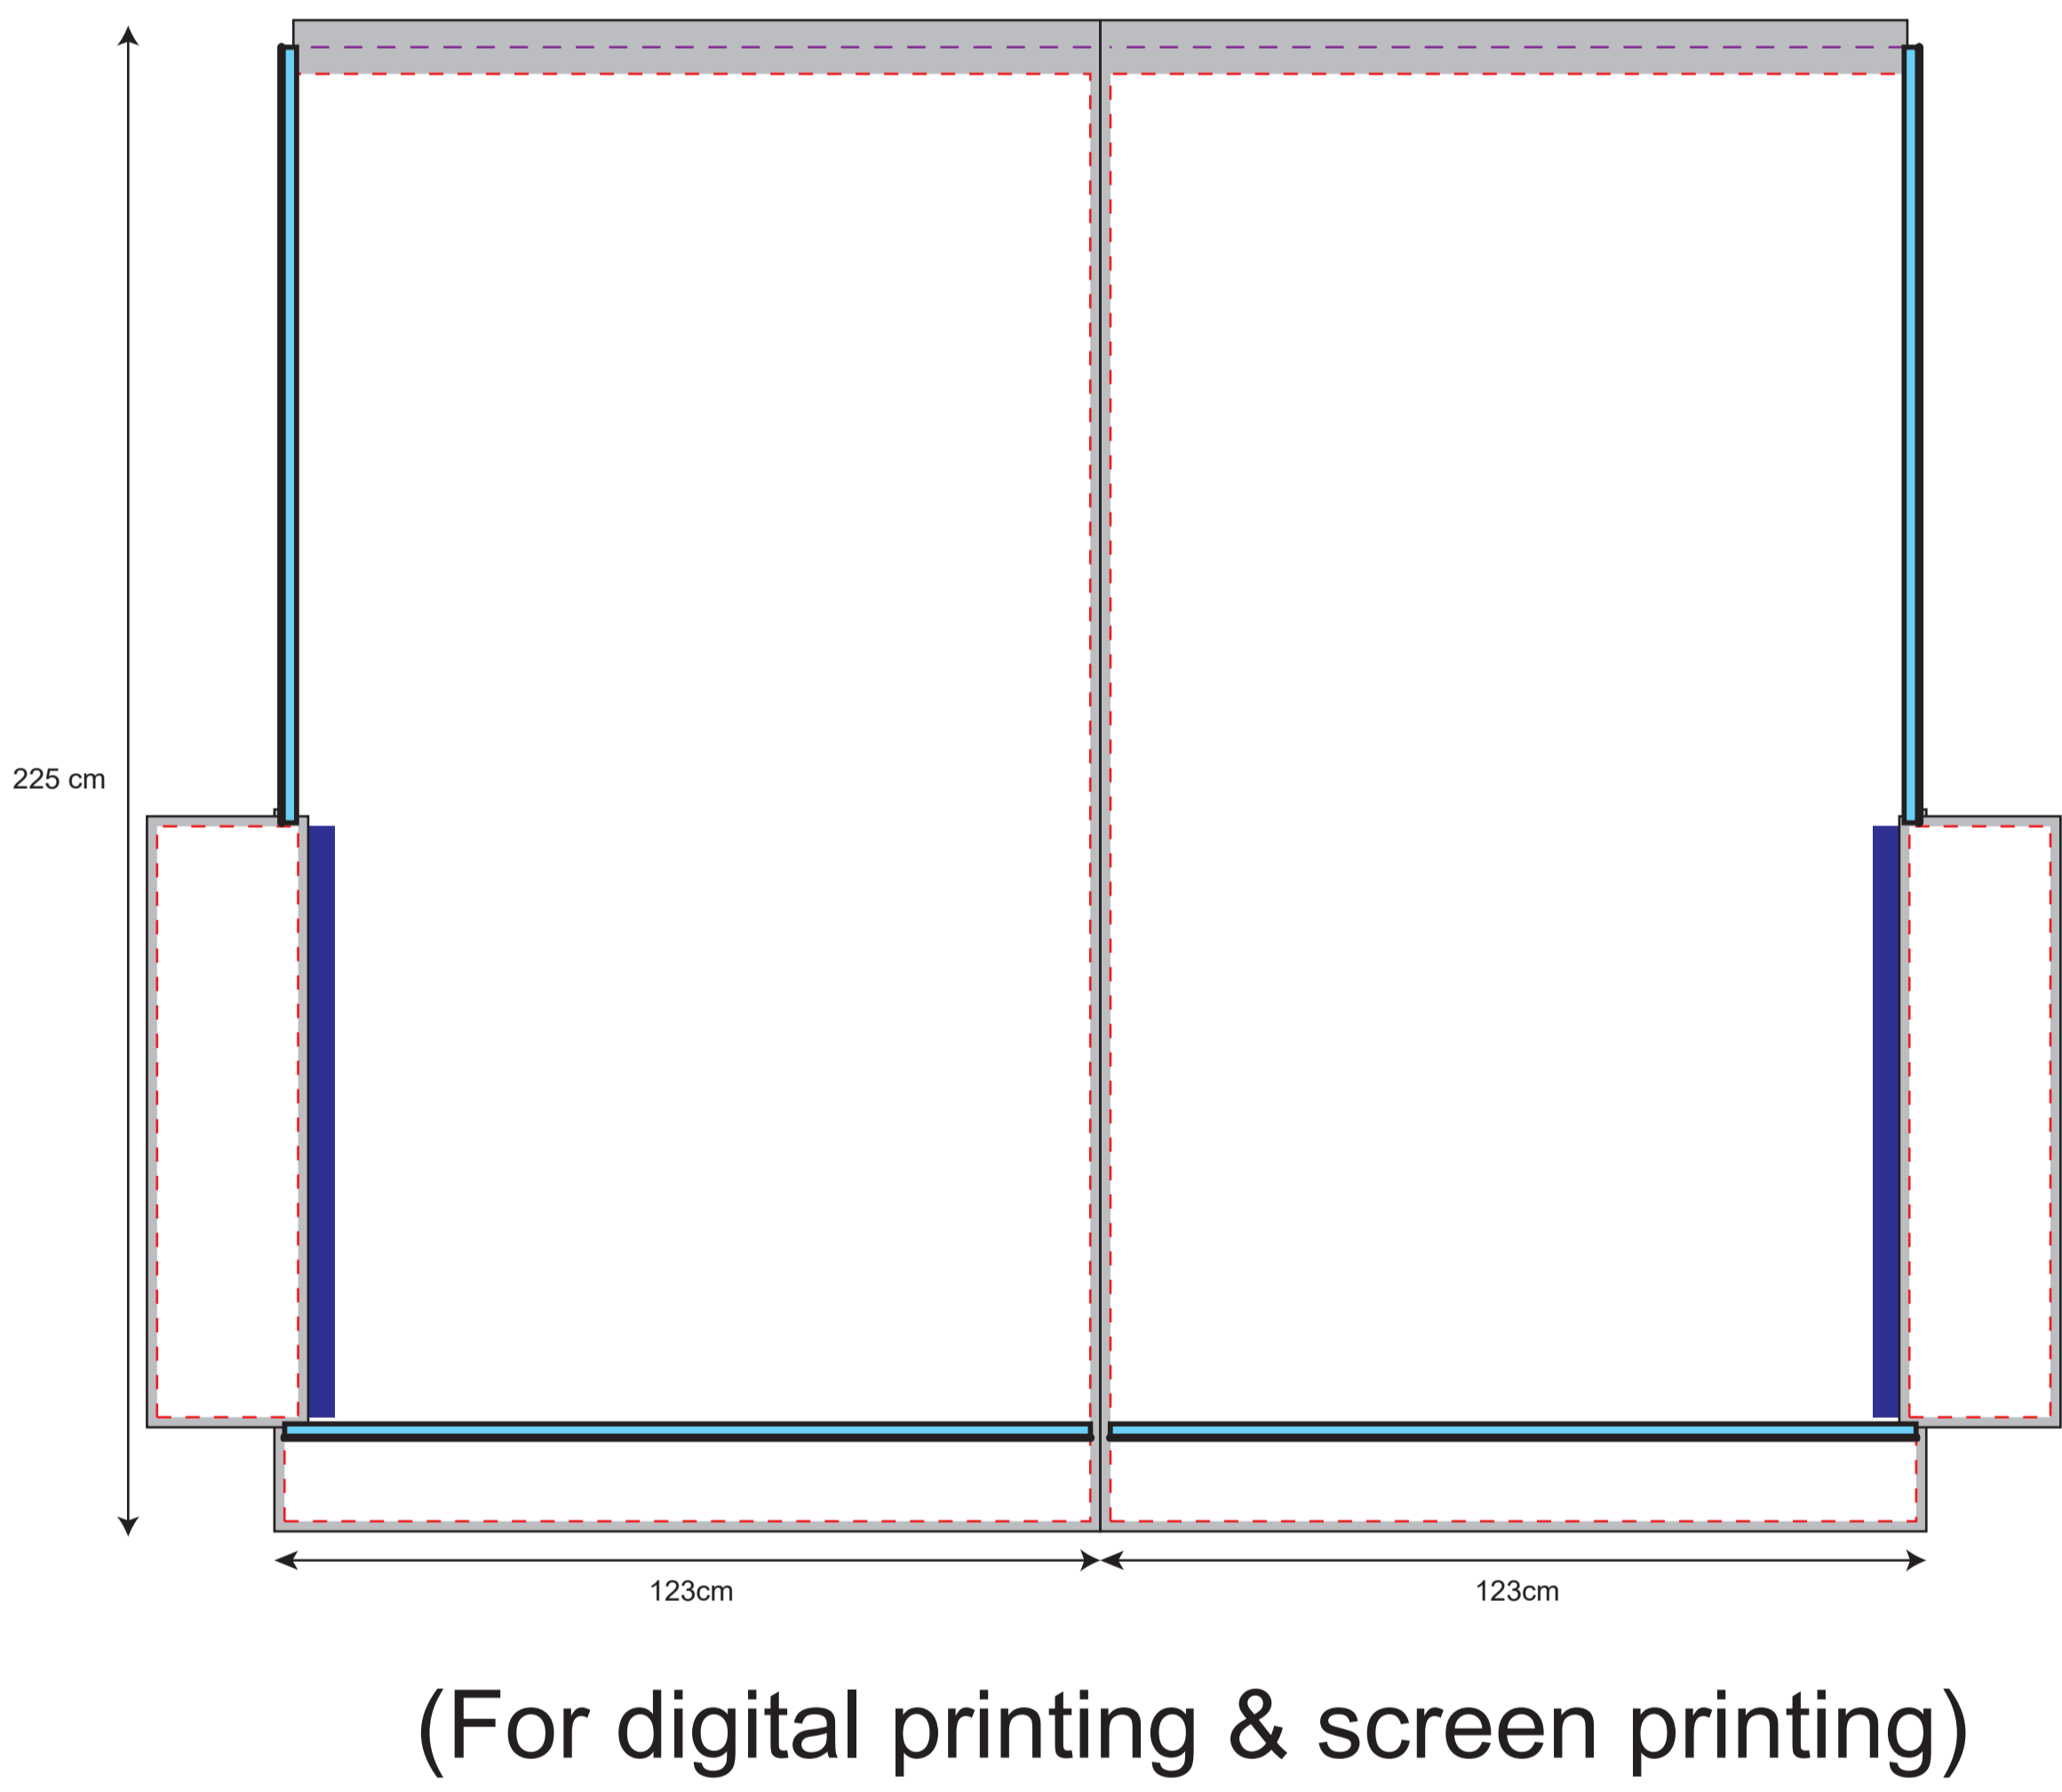

# ZP5H

(1:10)

- - - - - Visual range
- - - - - Cutting line
- Printing line
- - - - - Thread
- - - - - Folding line (upper area fold to the back)
- Bleed (No important information)
- Velcro(inside)
- Velcro(outside)
- Round Plastic
- Label
- welding

## Top (For digital printing & screen printing)

## Wall-2.5m

## Half Wall-2.5m (For digital printing & screen printing)