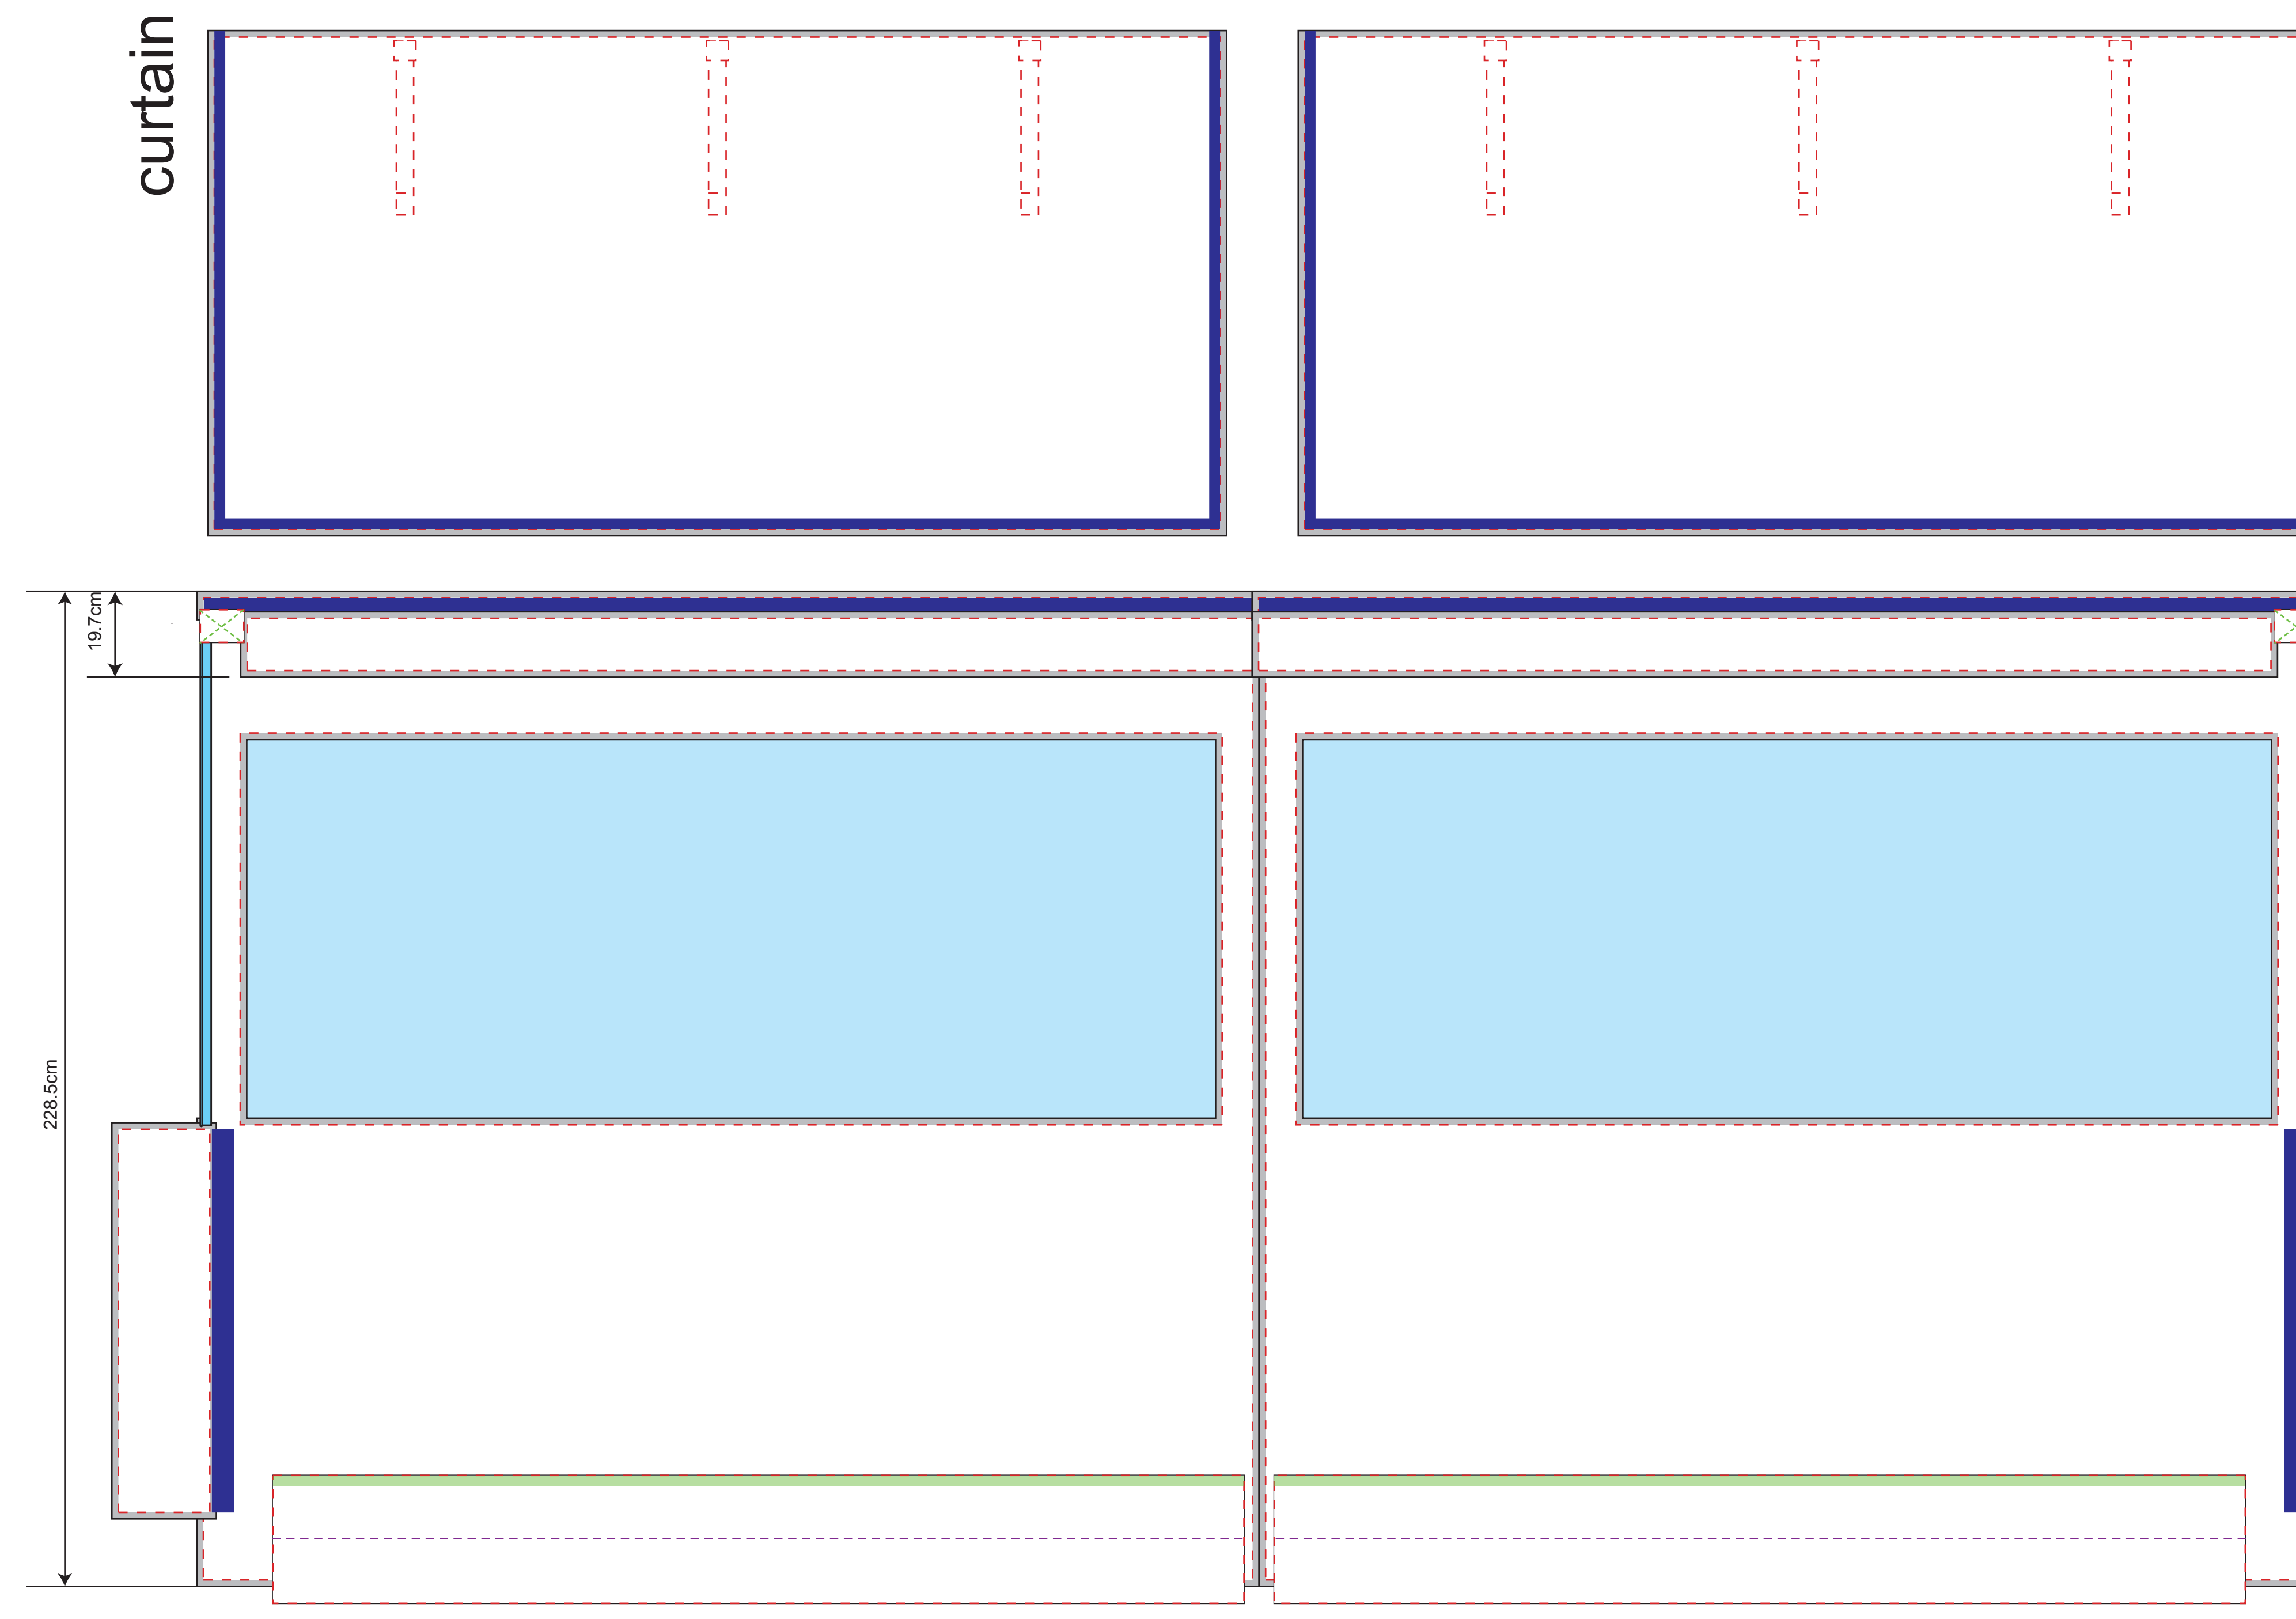

ZP550 (except France & uk)

(1:10)

Top (For digital printing & screen printing)

- Visual range
- Cutting line
- Printing line
- Thread
- Folding line (upper area fold to the back)
- Bleed (No important information)
- Velcro(inside)
- Velcro(outside)
- Round Plastic
- Label
- welding

Wall

(For digital printing & screen printing)

Door

(For digital printing & screen printing)

Door+Window

(For digital printing & screen printing)

Window-france

(For digital printing & screen printing)

curtain

Window

Zipper in middle
(For screen printing)

Zipper in middle
(For digital printing & screen printing)