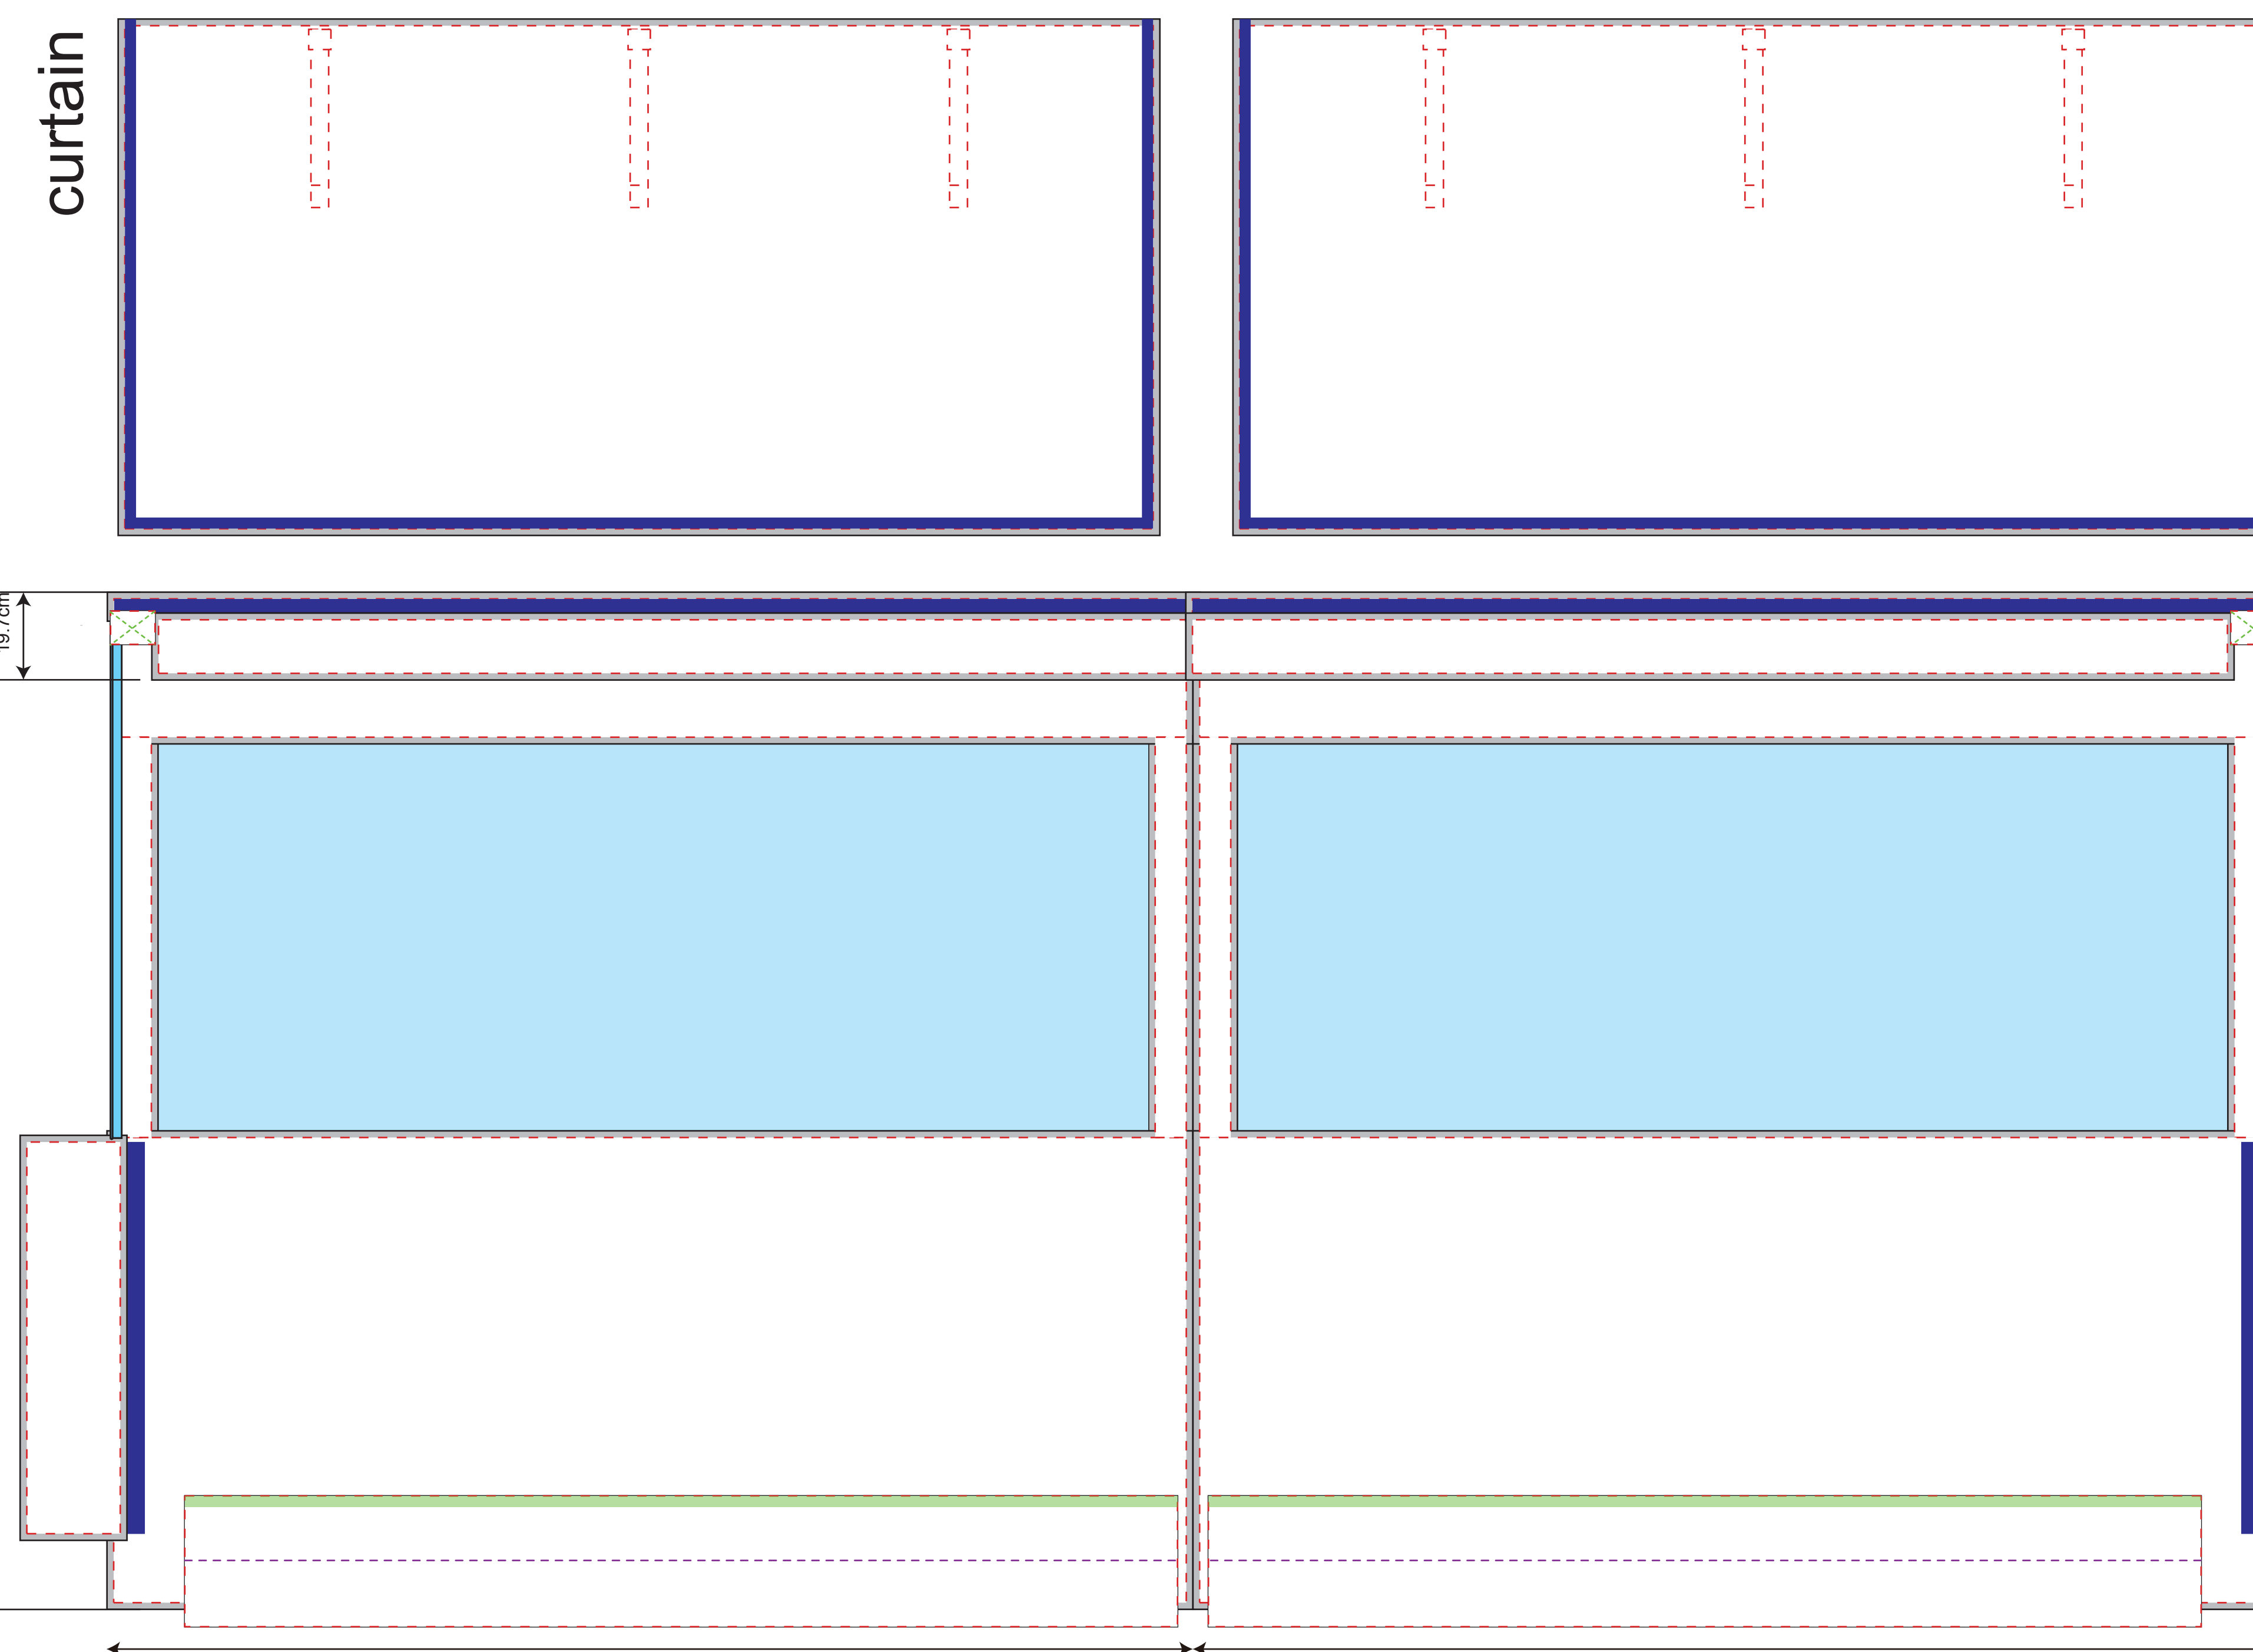

ZP550 (except France & uk)

(1:10)

Top (For digital printing & screen printing)

- Visual range
- Cutting line
- Printing line
- Thread
- Folding line (upper area fold to the back)
- Bleed (No important information)
- Velcro(inside)
- Velcro(outside)
- Round Plastic
- Label
- welding

Wall

(For digital printing & screen printing)

Door

(For digital printing & screen printing)

Door+Window

(For digital printing & screen printing)

Window-france

(For digital printing & screen printing)

curtain

Window

Zipper in middle
(For screen printing)

Zipper in middle
(For digital printing & screen printing)