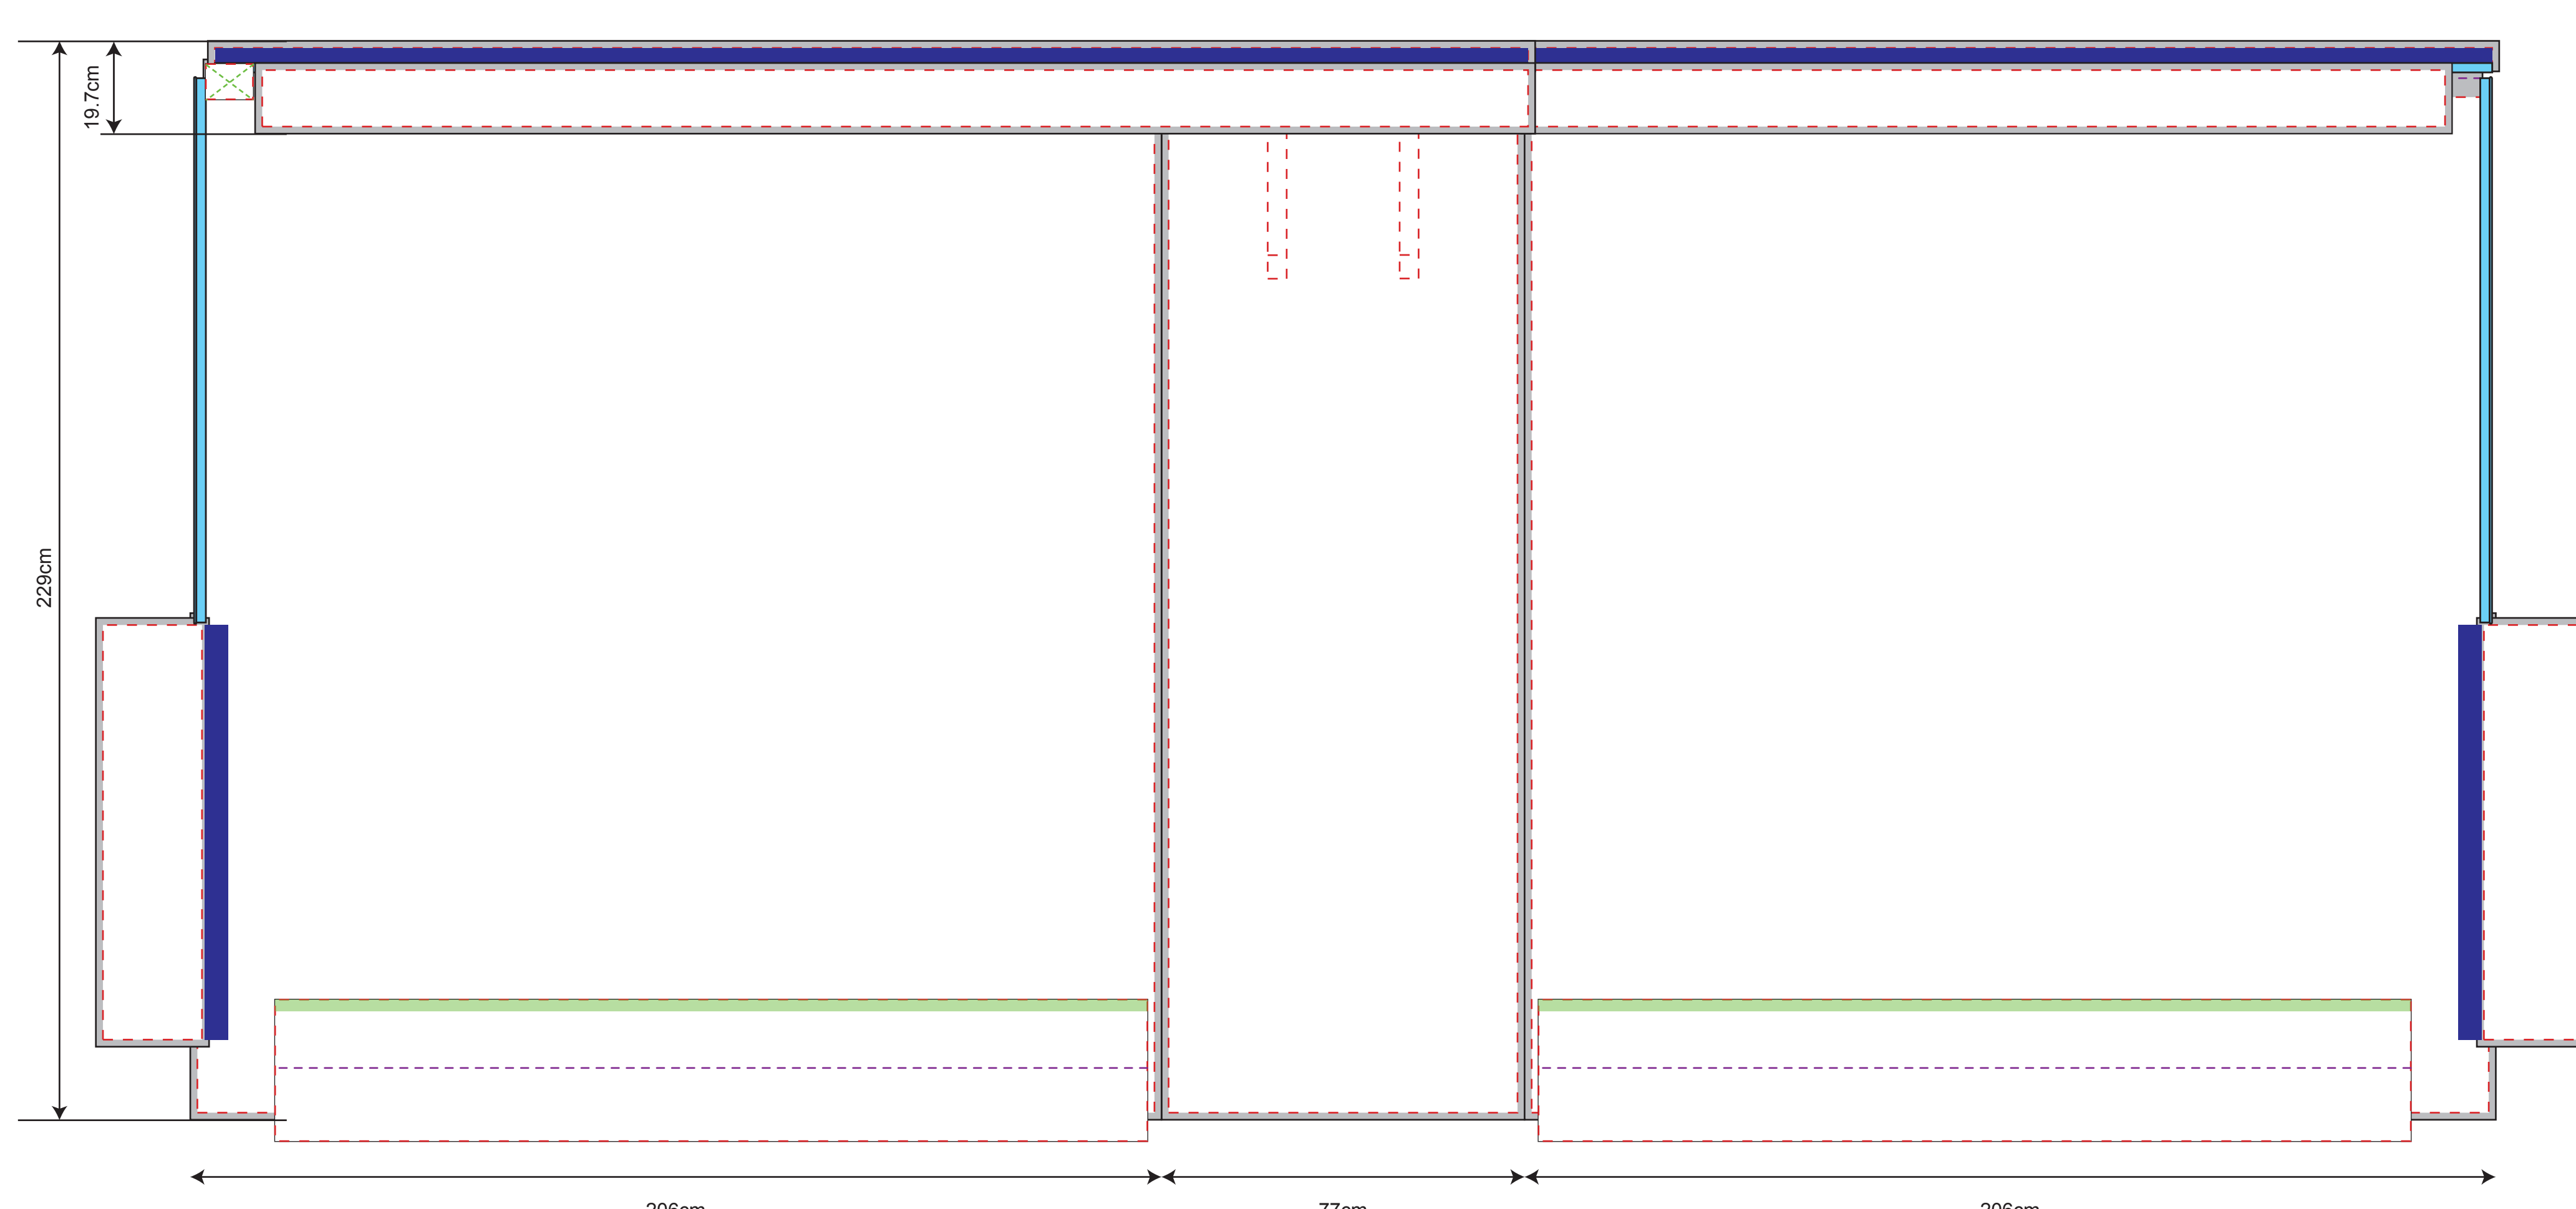

ZP550 (except France & uk)

(1:10)

Top (For digital printing & screen printing)

- Visual range
- Cutting line
- Printing line
- Thread
- Folding line (upper area fold to the back)
- Bleed (No important information)
- Velcro(inside)
- Velcro(outside)
- Round Plastic
- Label
- welding

Wall

(For digital printing & screen printing)

Door

(For digital printing & screen printing)

Door+Window

(For digital printing & screen printing)

Window-france

(For digital printing & screen printing)

curtain

Window

Zipper in middle
(For screen printing)

Zipper in middle
(For digital printing & screen printing)