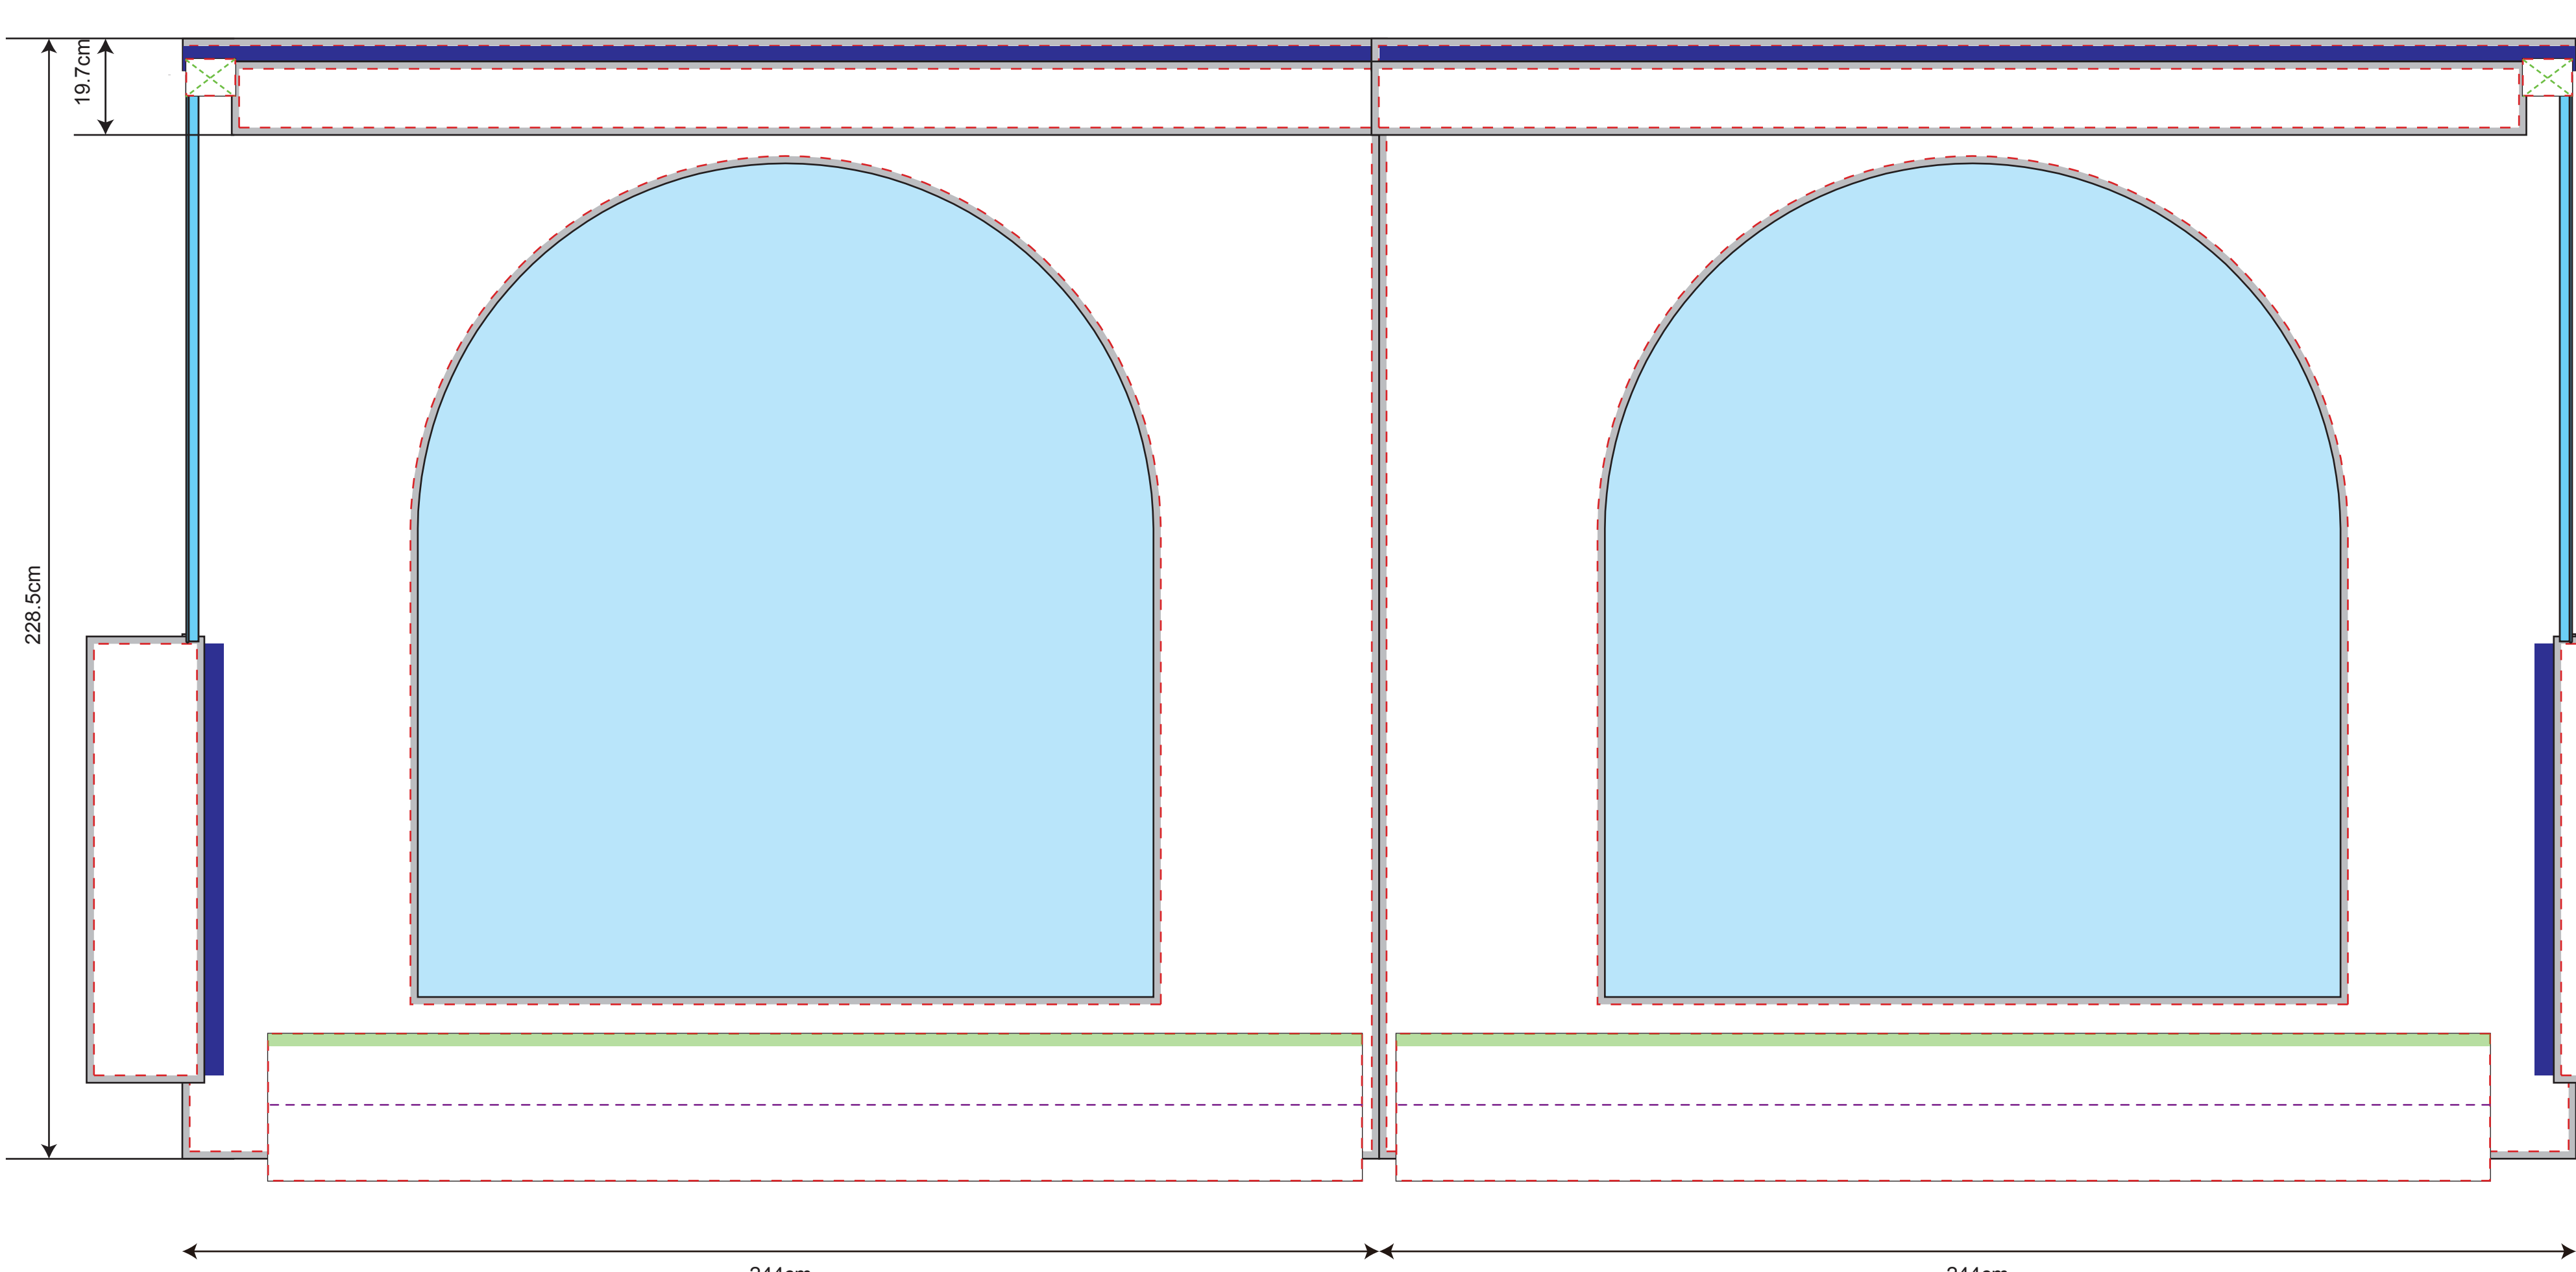

ZP550 (except France & uk)

(1:10)

Top (For digital printing & screen printing)

- Visual range
- Cutting line
- Printing line
- Thread
- Folding line (upper area fold to the back)
- Bleed (No important information)
- Velcro(inside)
- Velcro(outside)
- Round Plastic
- Label
- welding

Wall

(For digital printing & screen printing)

Door

(For digital printing & screen printing)

Door+Window

(For digital printing & screen printing)

Window-france

(For digital printing & screen printing)

curtain

Window

Zipper in middle
(For screen printing)

Zipper in middle
(For digital printing & screen printing)