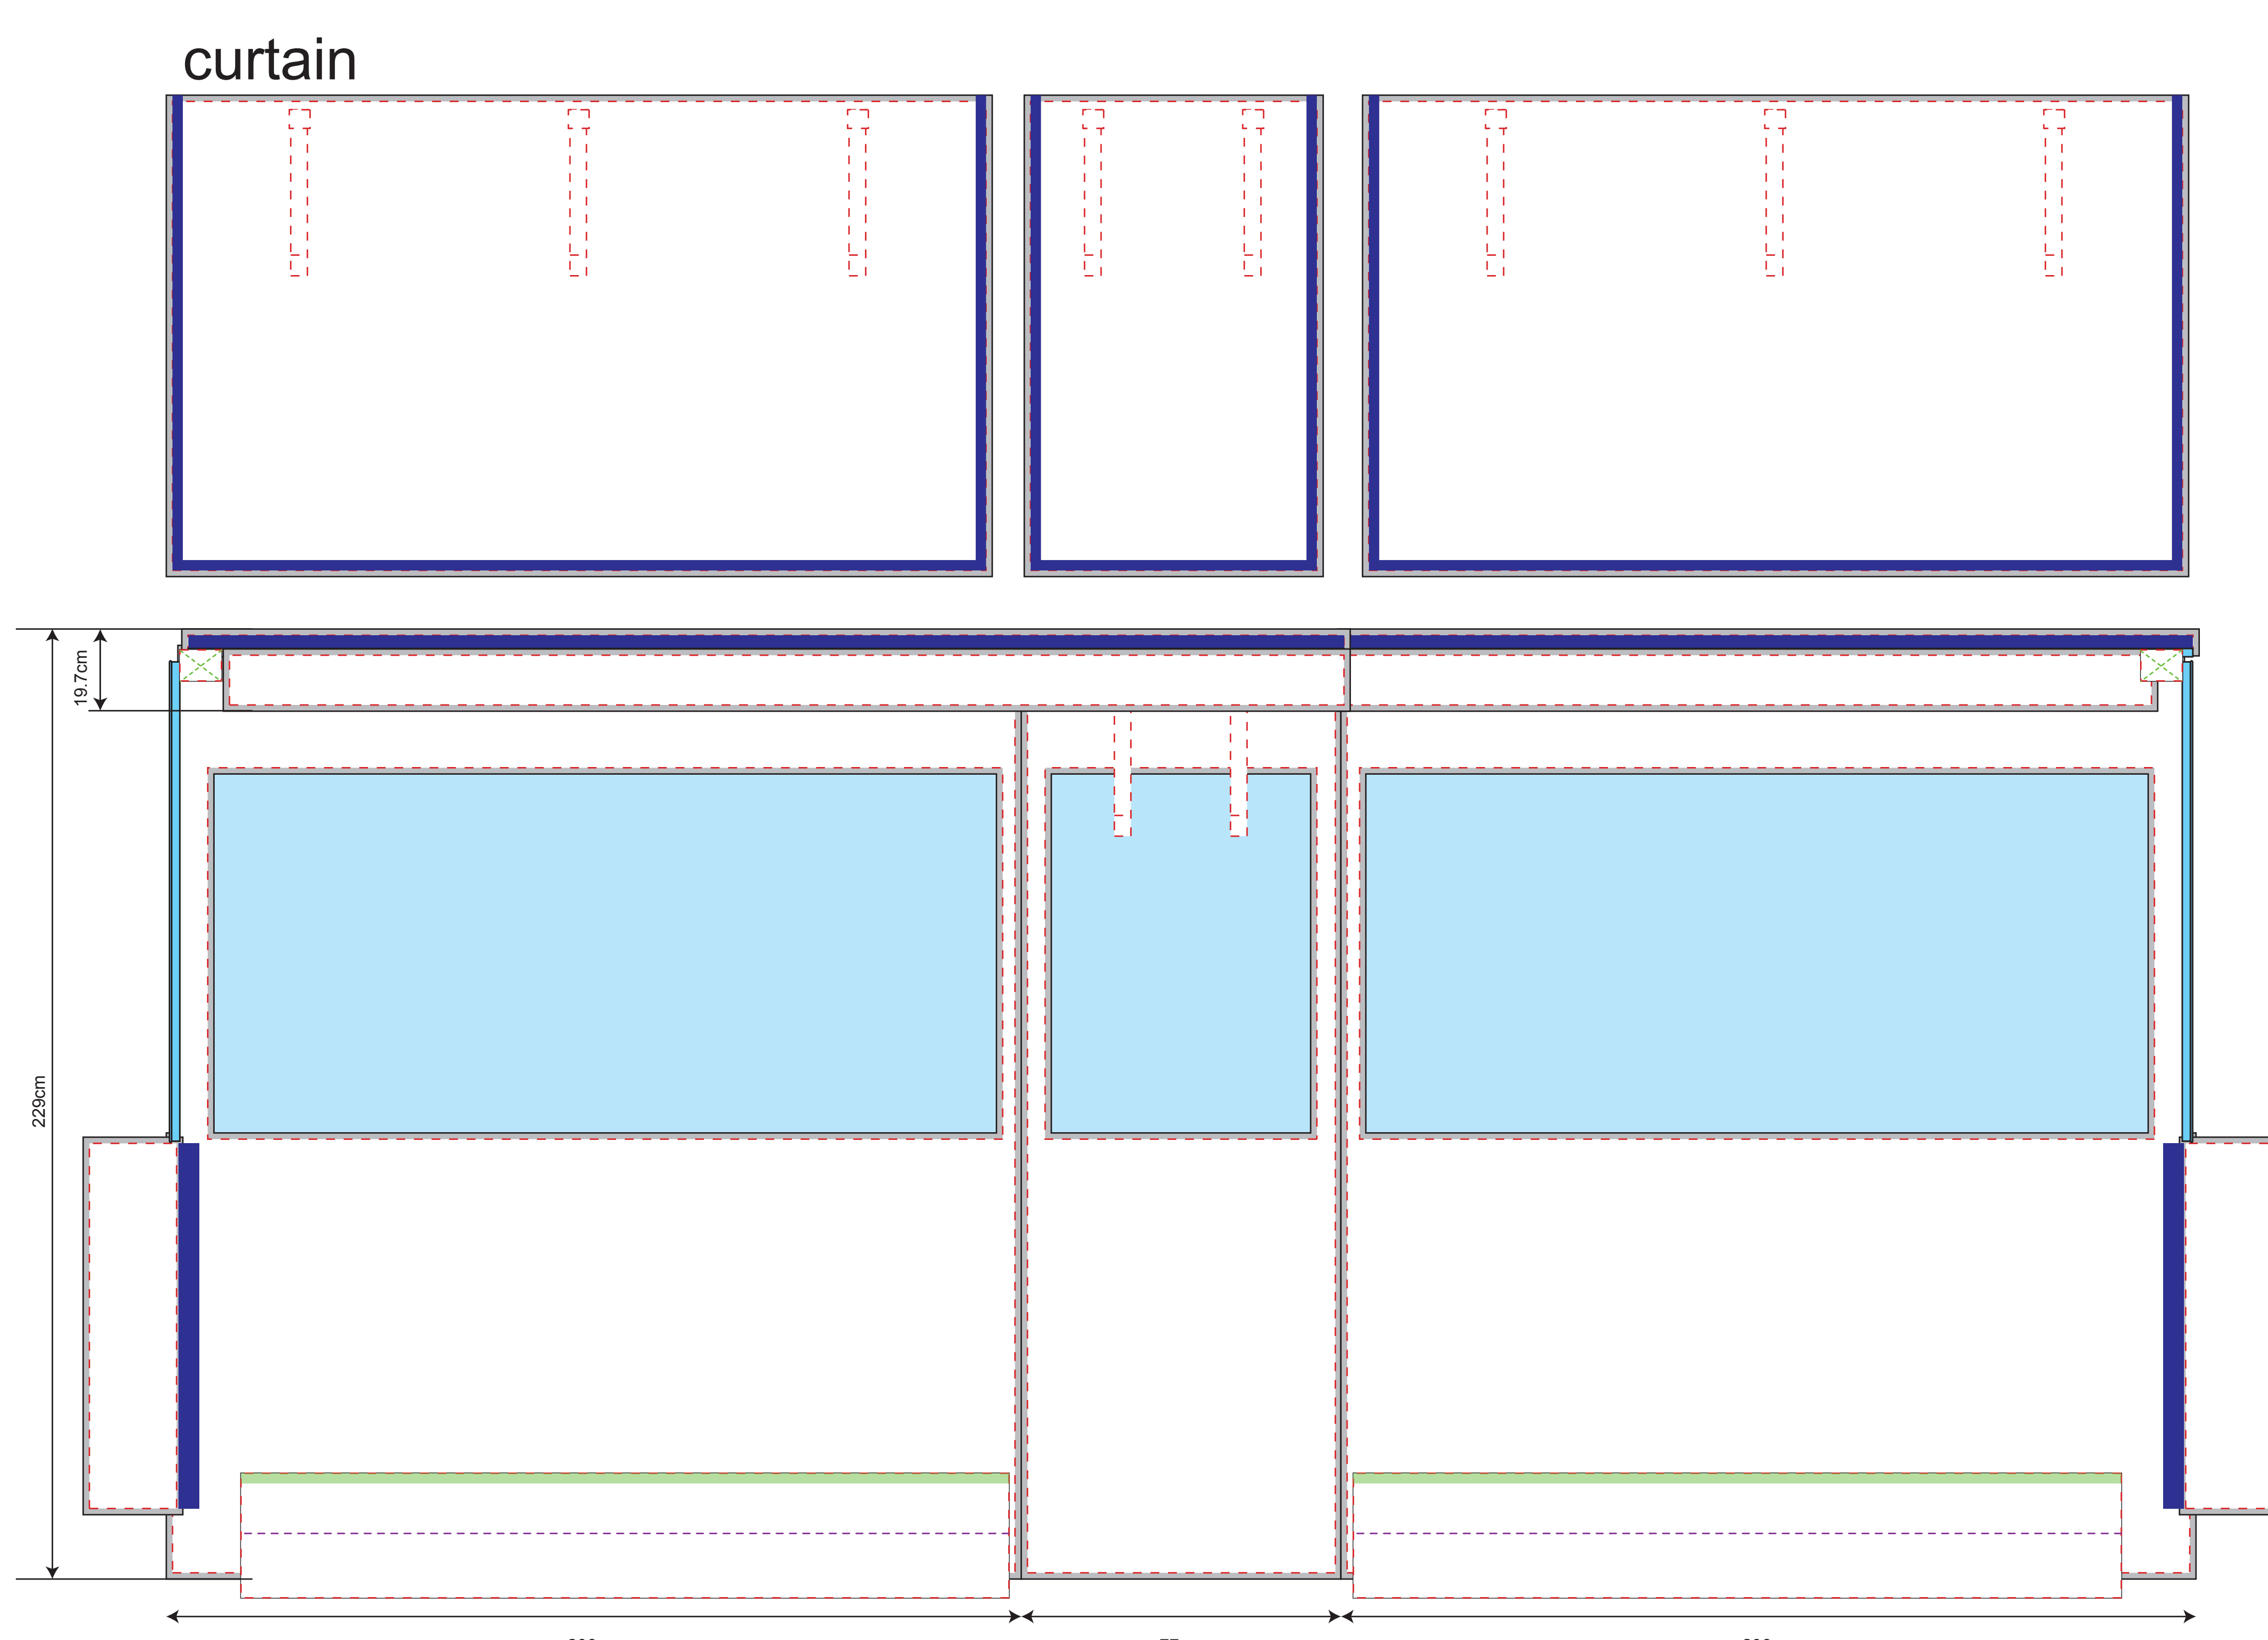

ZP550 (except France & uk)

(1:10)

Top (For digital printing & screen printing)

- Visual range
- Cutting line
- Printing line
- Thread
- Folding line (upper area fold to the back)
- Bleed (No important information)
- Velcro(inside)
- Velcro(outside)
- Round Plastic
- Label
- welding

Wall

(For digital printing & screen printing)

Door

(For digital printing & screen printing)

Door+Window

(For digital printing & screen printing)

Window-france

(For digital printing & screen printing)

curtain

Window

Zipper in middle
(For screen printing)

Zipper in middle
(For digital printing & screen printing)