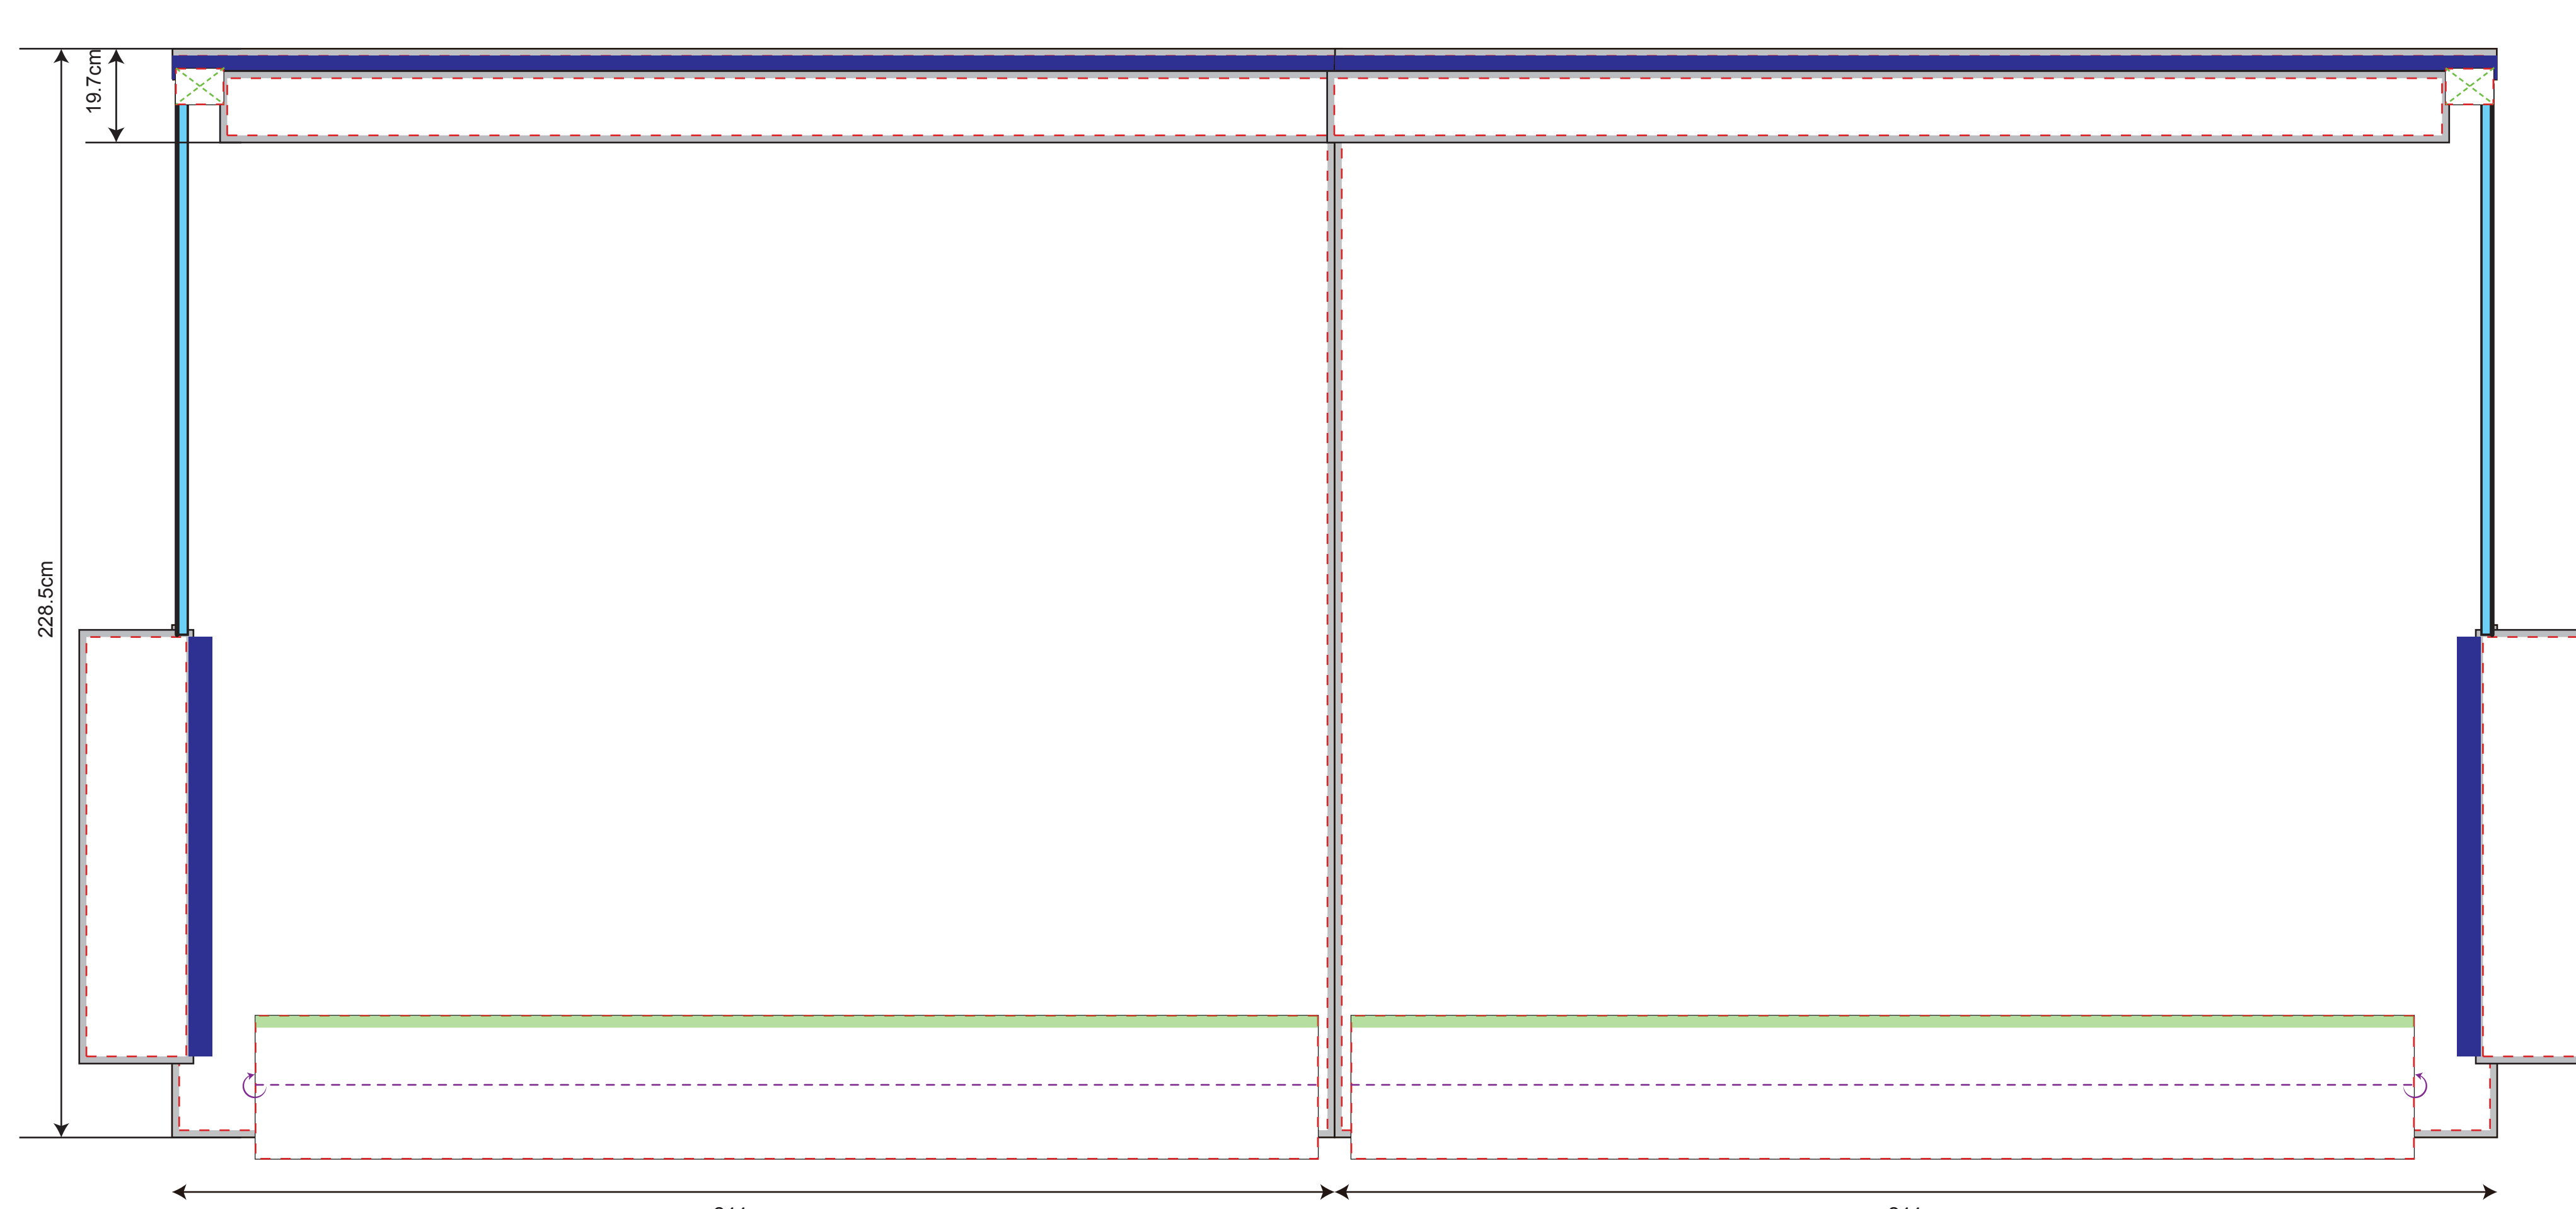

ZP550 (except France & uk)

(1:10)

Top (For digital printing & screen printing)

- Visual range
- Cutting line
- Printing line
- Thread
- Folding line (upper area fold to the back)
- Bleed (No important information)
- Velcro(inside)
- Velcro(outside)
- Round Plastic
- Label
- welding

Wall

(For digital printing & screen printing)

Door

(For digital printing & screen printing)

Door+Window

(For digital printing & screen printing)

Window-france

(For digital printing & screen printing)

curtain

Window

Zipper in middle
(For screen printing)

Zipper in middle
(For digital printing & screen printing)