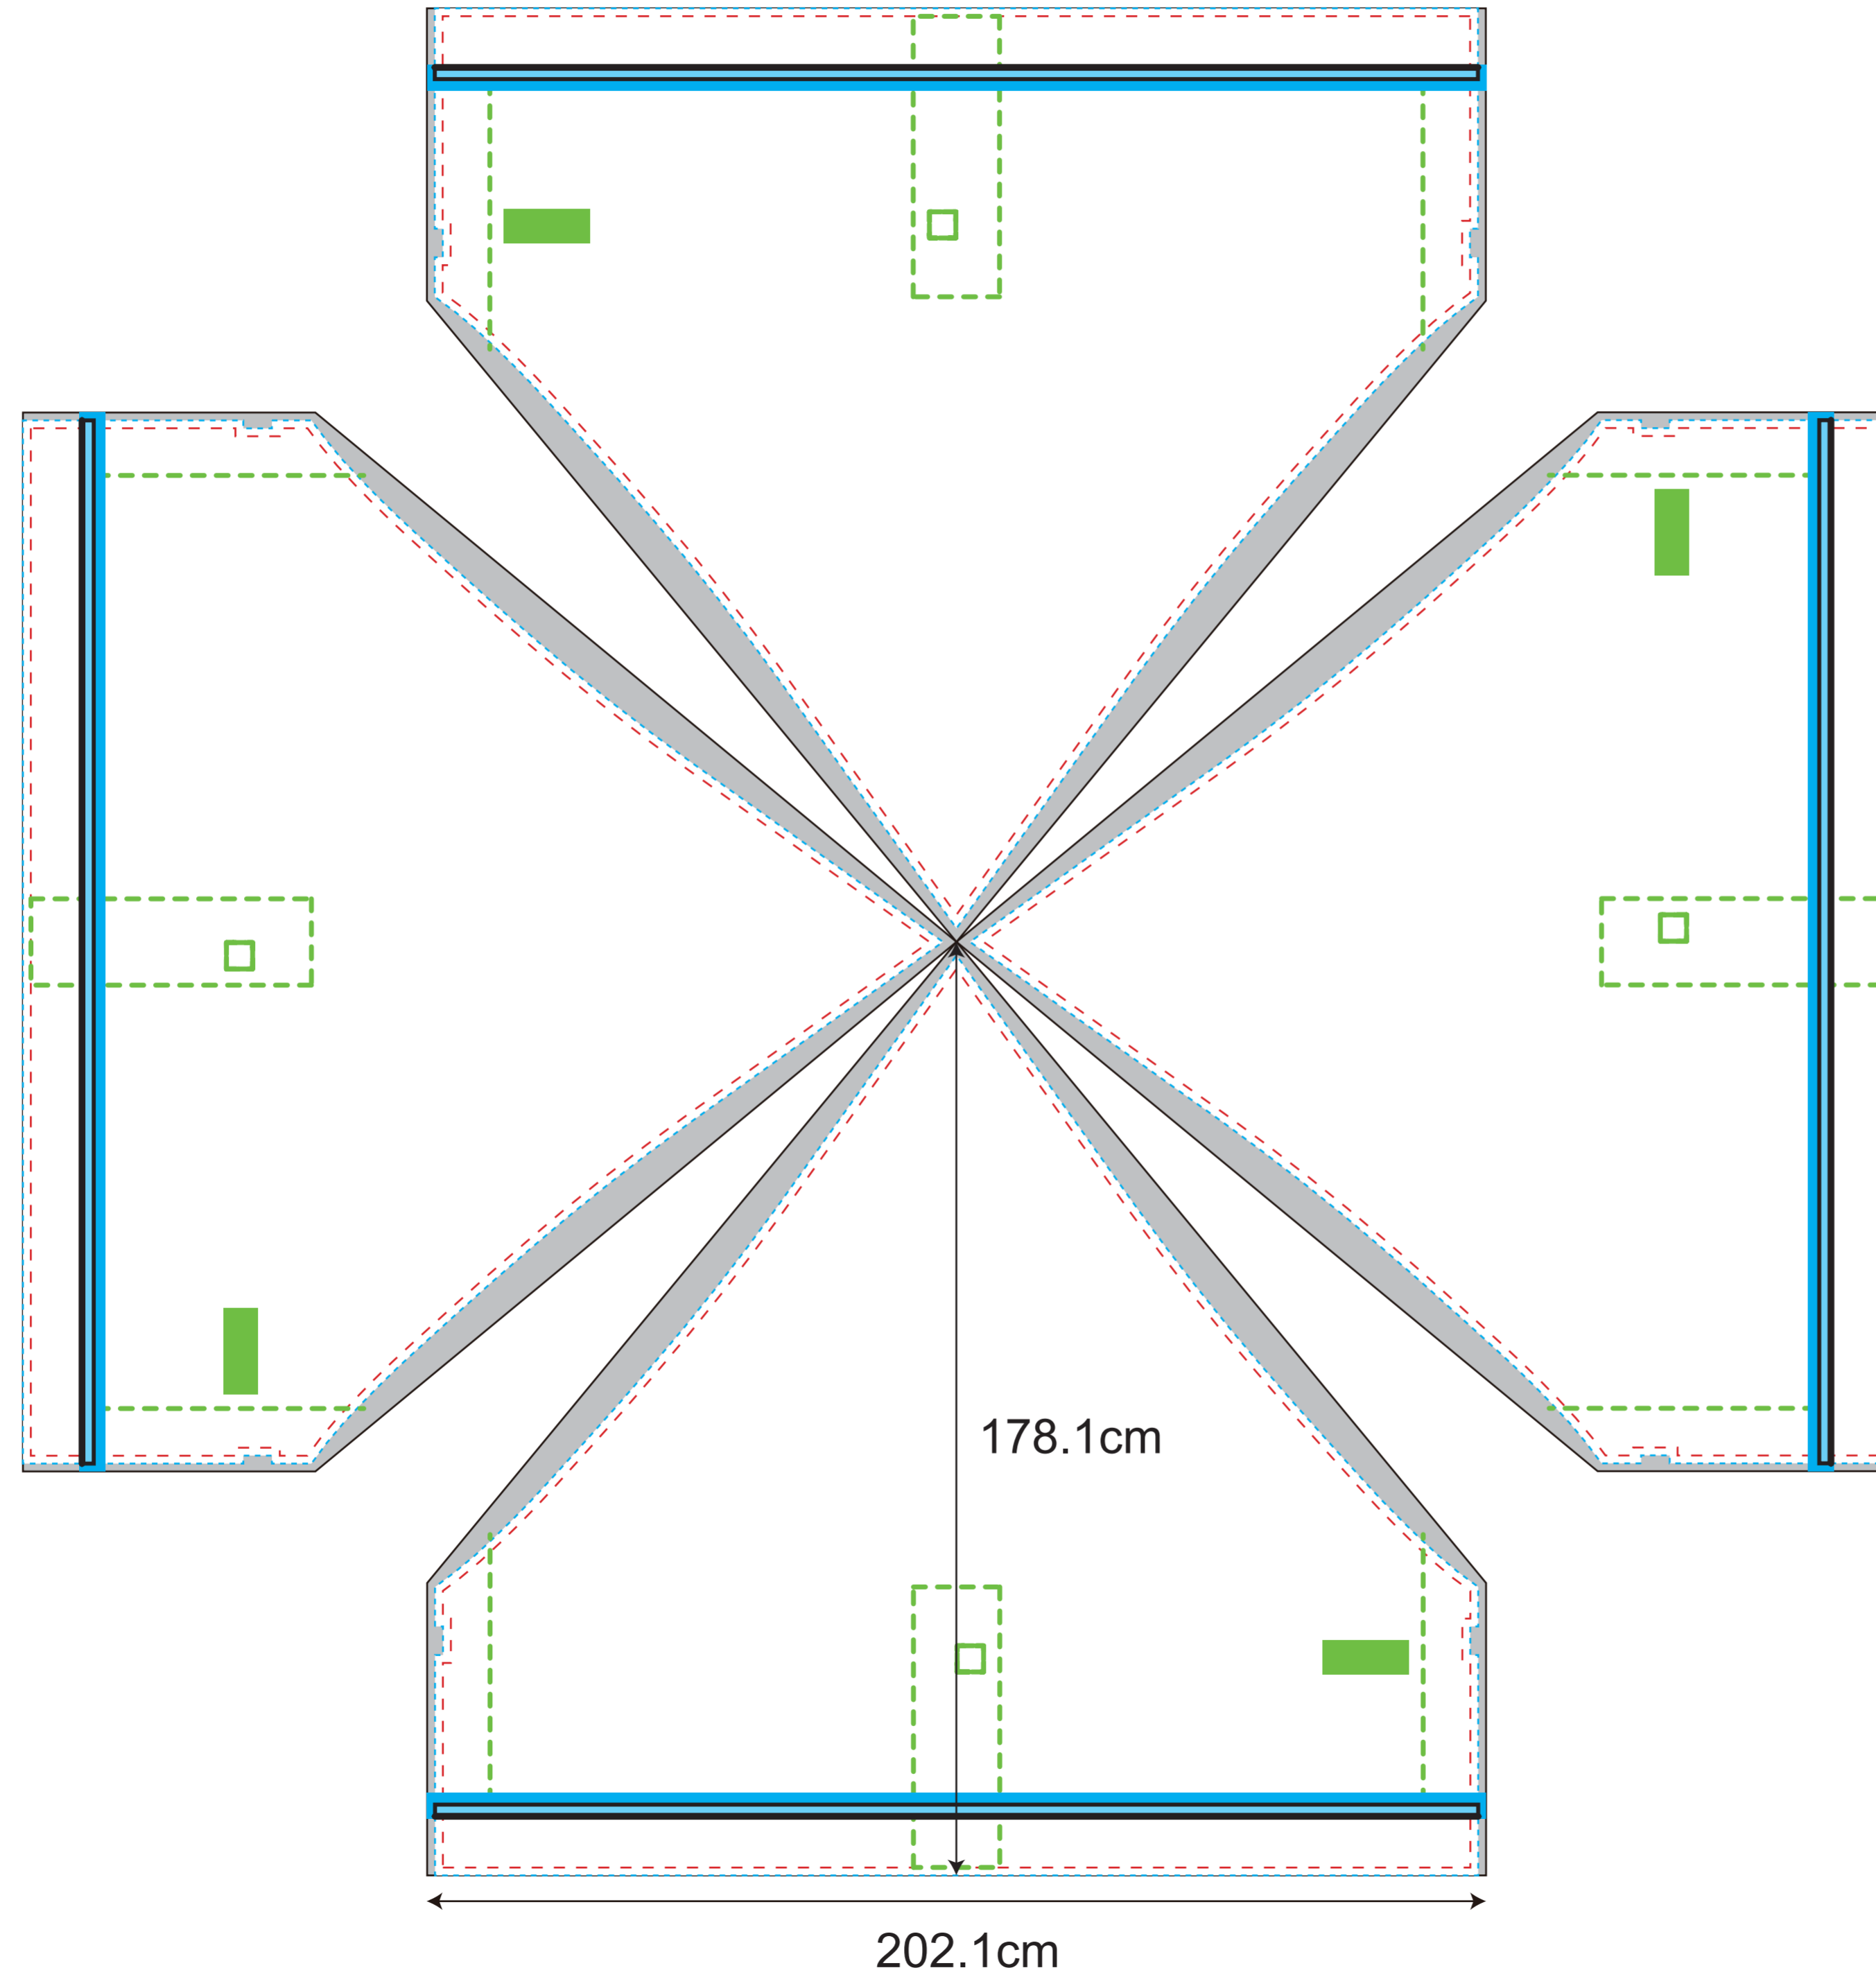

ZP220

(1:10)

- Visual range
- Cutting line
- Printing line
- Thread
- Folding line (upper area fold to the back)
- Bleed (No important information)
- Velcro(inside)
- Velcro(outside)
- Round Plastic
- Label
- welding

Top (For digital printing & screen printing)

Wall

Zipper on right
(For digital printing & screen printing)