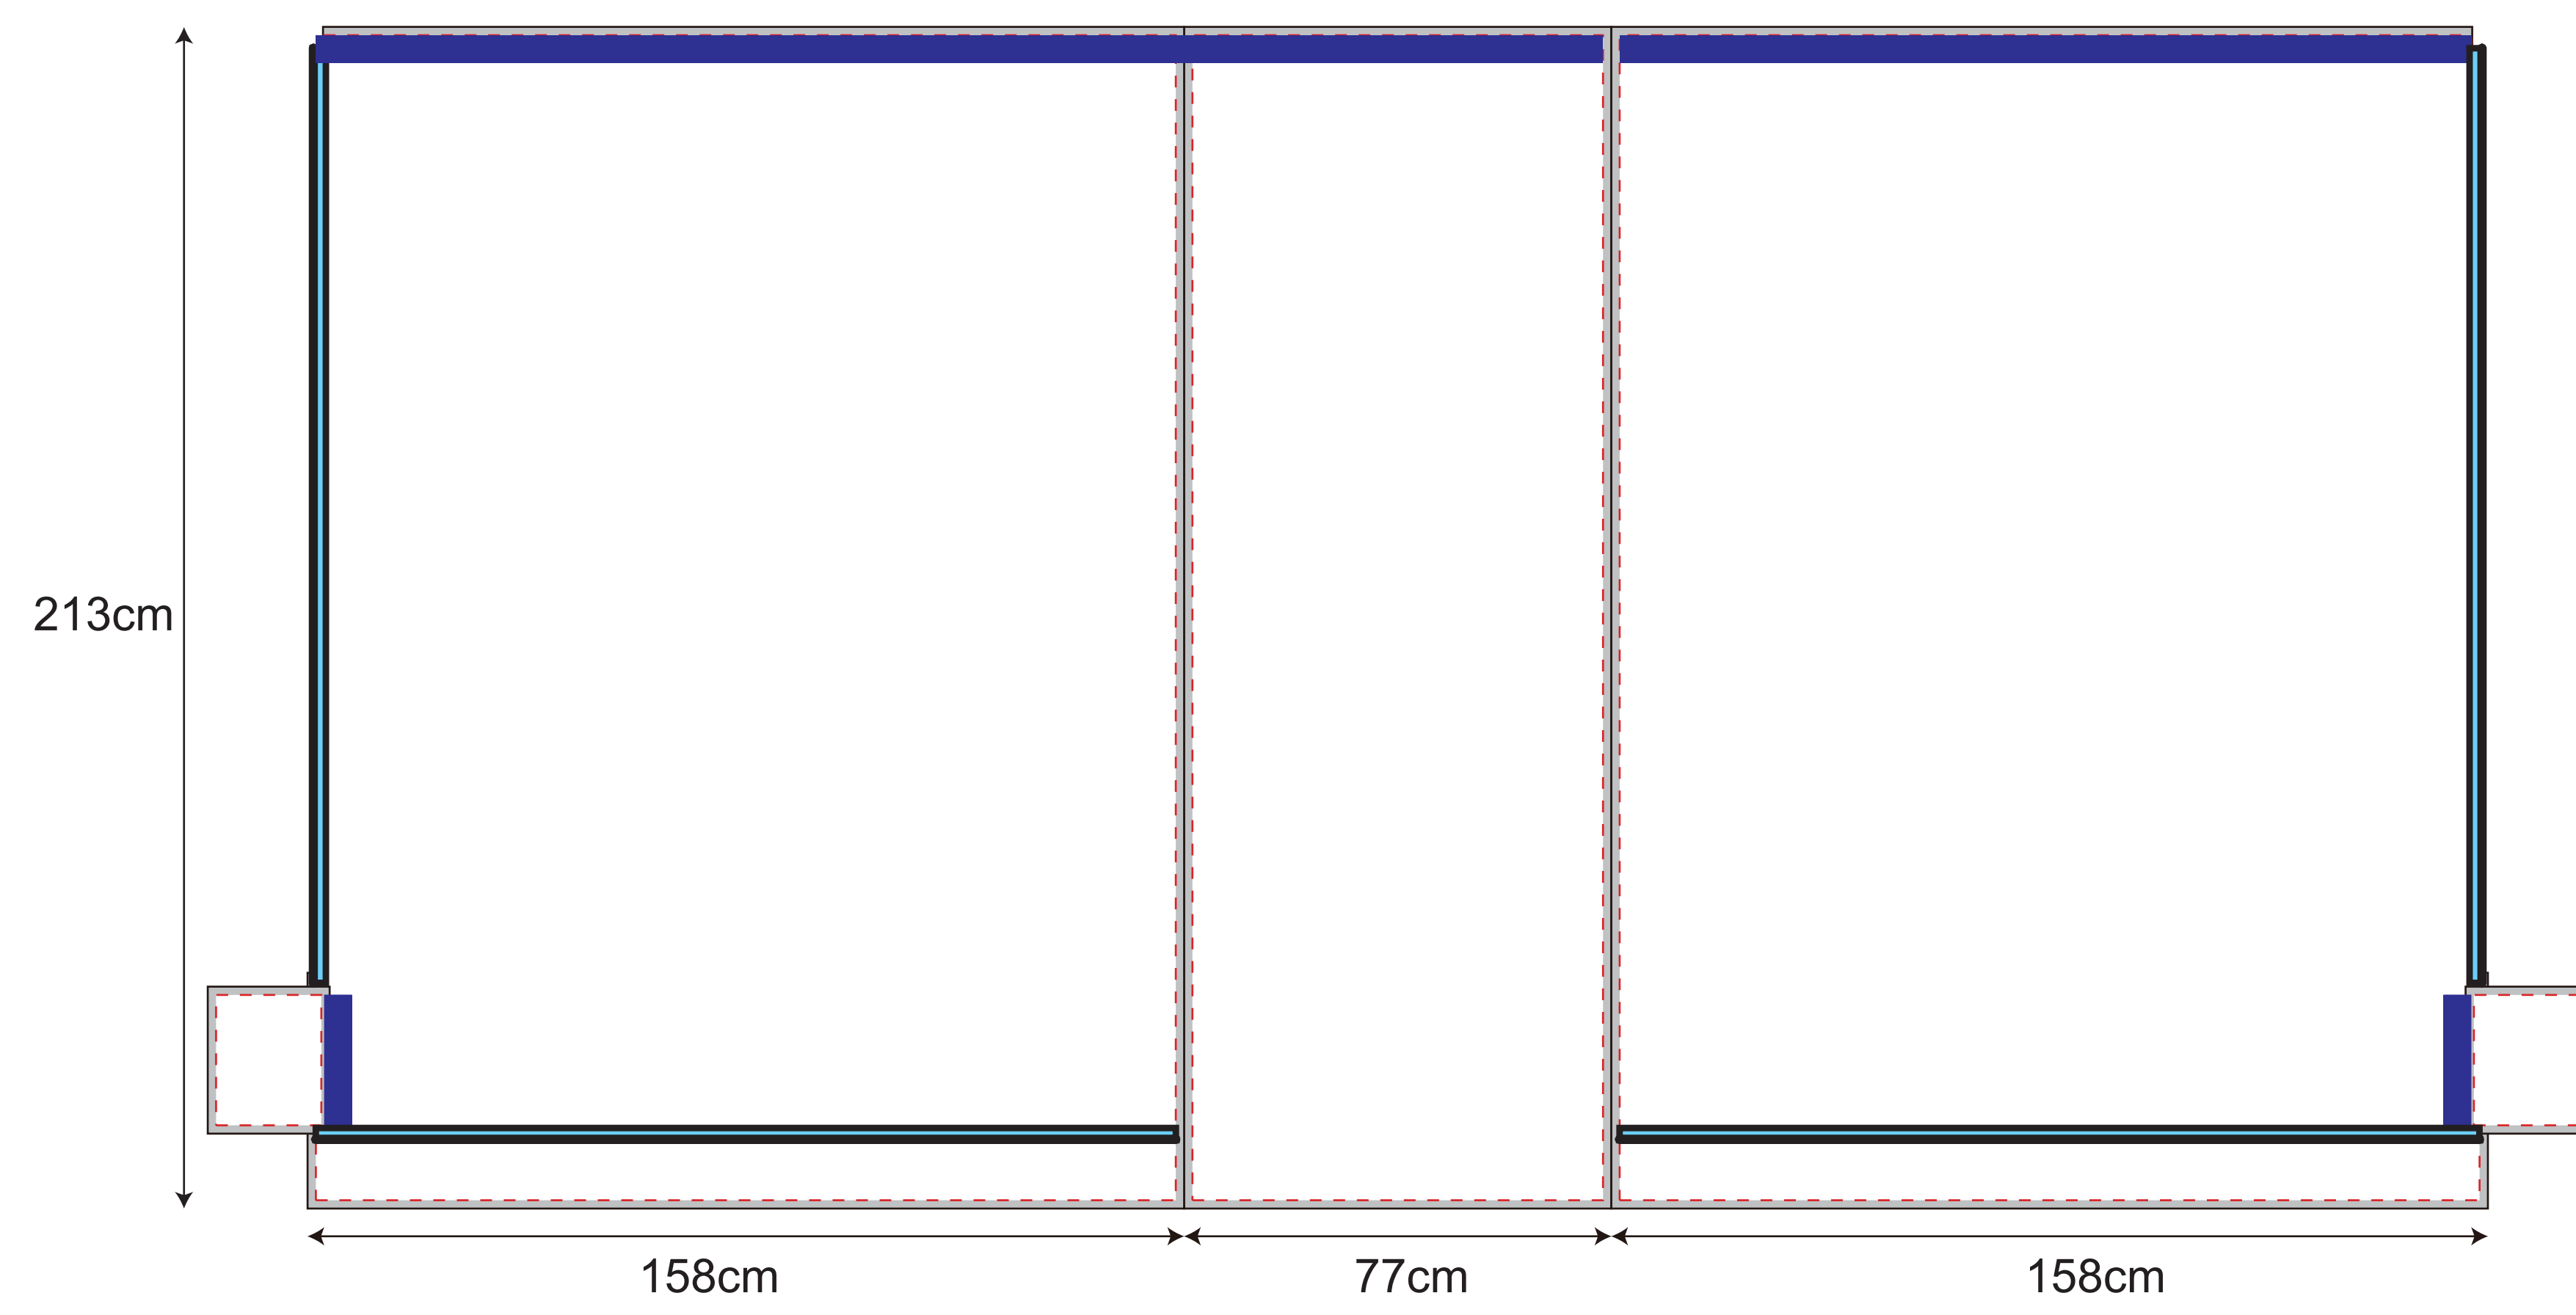

XP480

(1:10)

- - - - - Visual range
- - - - - Cutting line
- Printing line
- - - - - Thread
- - - - - Folding line (upper area fold to the back)
- Bleed (No important information)
- Velcro(inside)
- Velcro(outside)
- Round Plastic
- Label
- welding

4m wall

(For digital printing & screen printing)

4m half wall

(For digital printing & screen printing)

(For digital printing & screen printing)

4m door

(For digital printing & screen printing)

(For screen printing)

4m window

(For digital printing & screen printing)