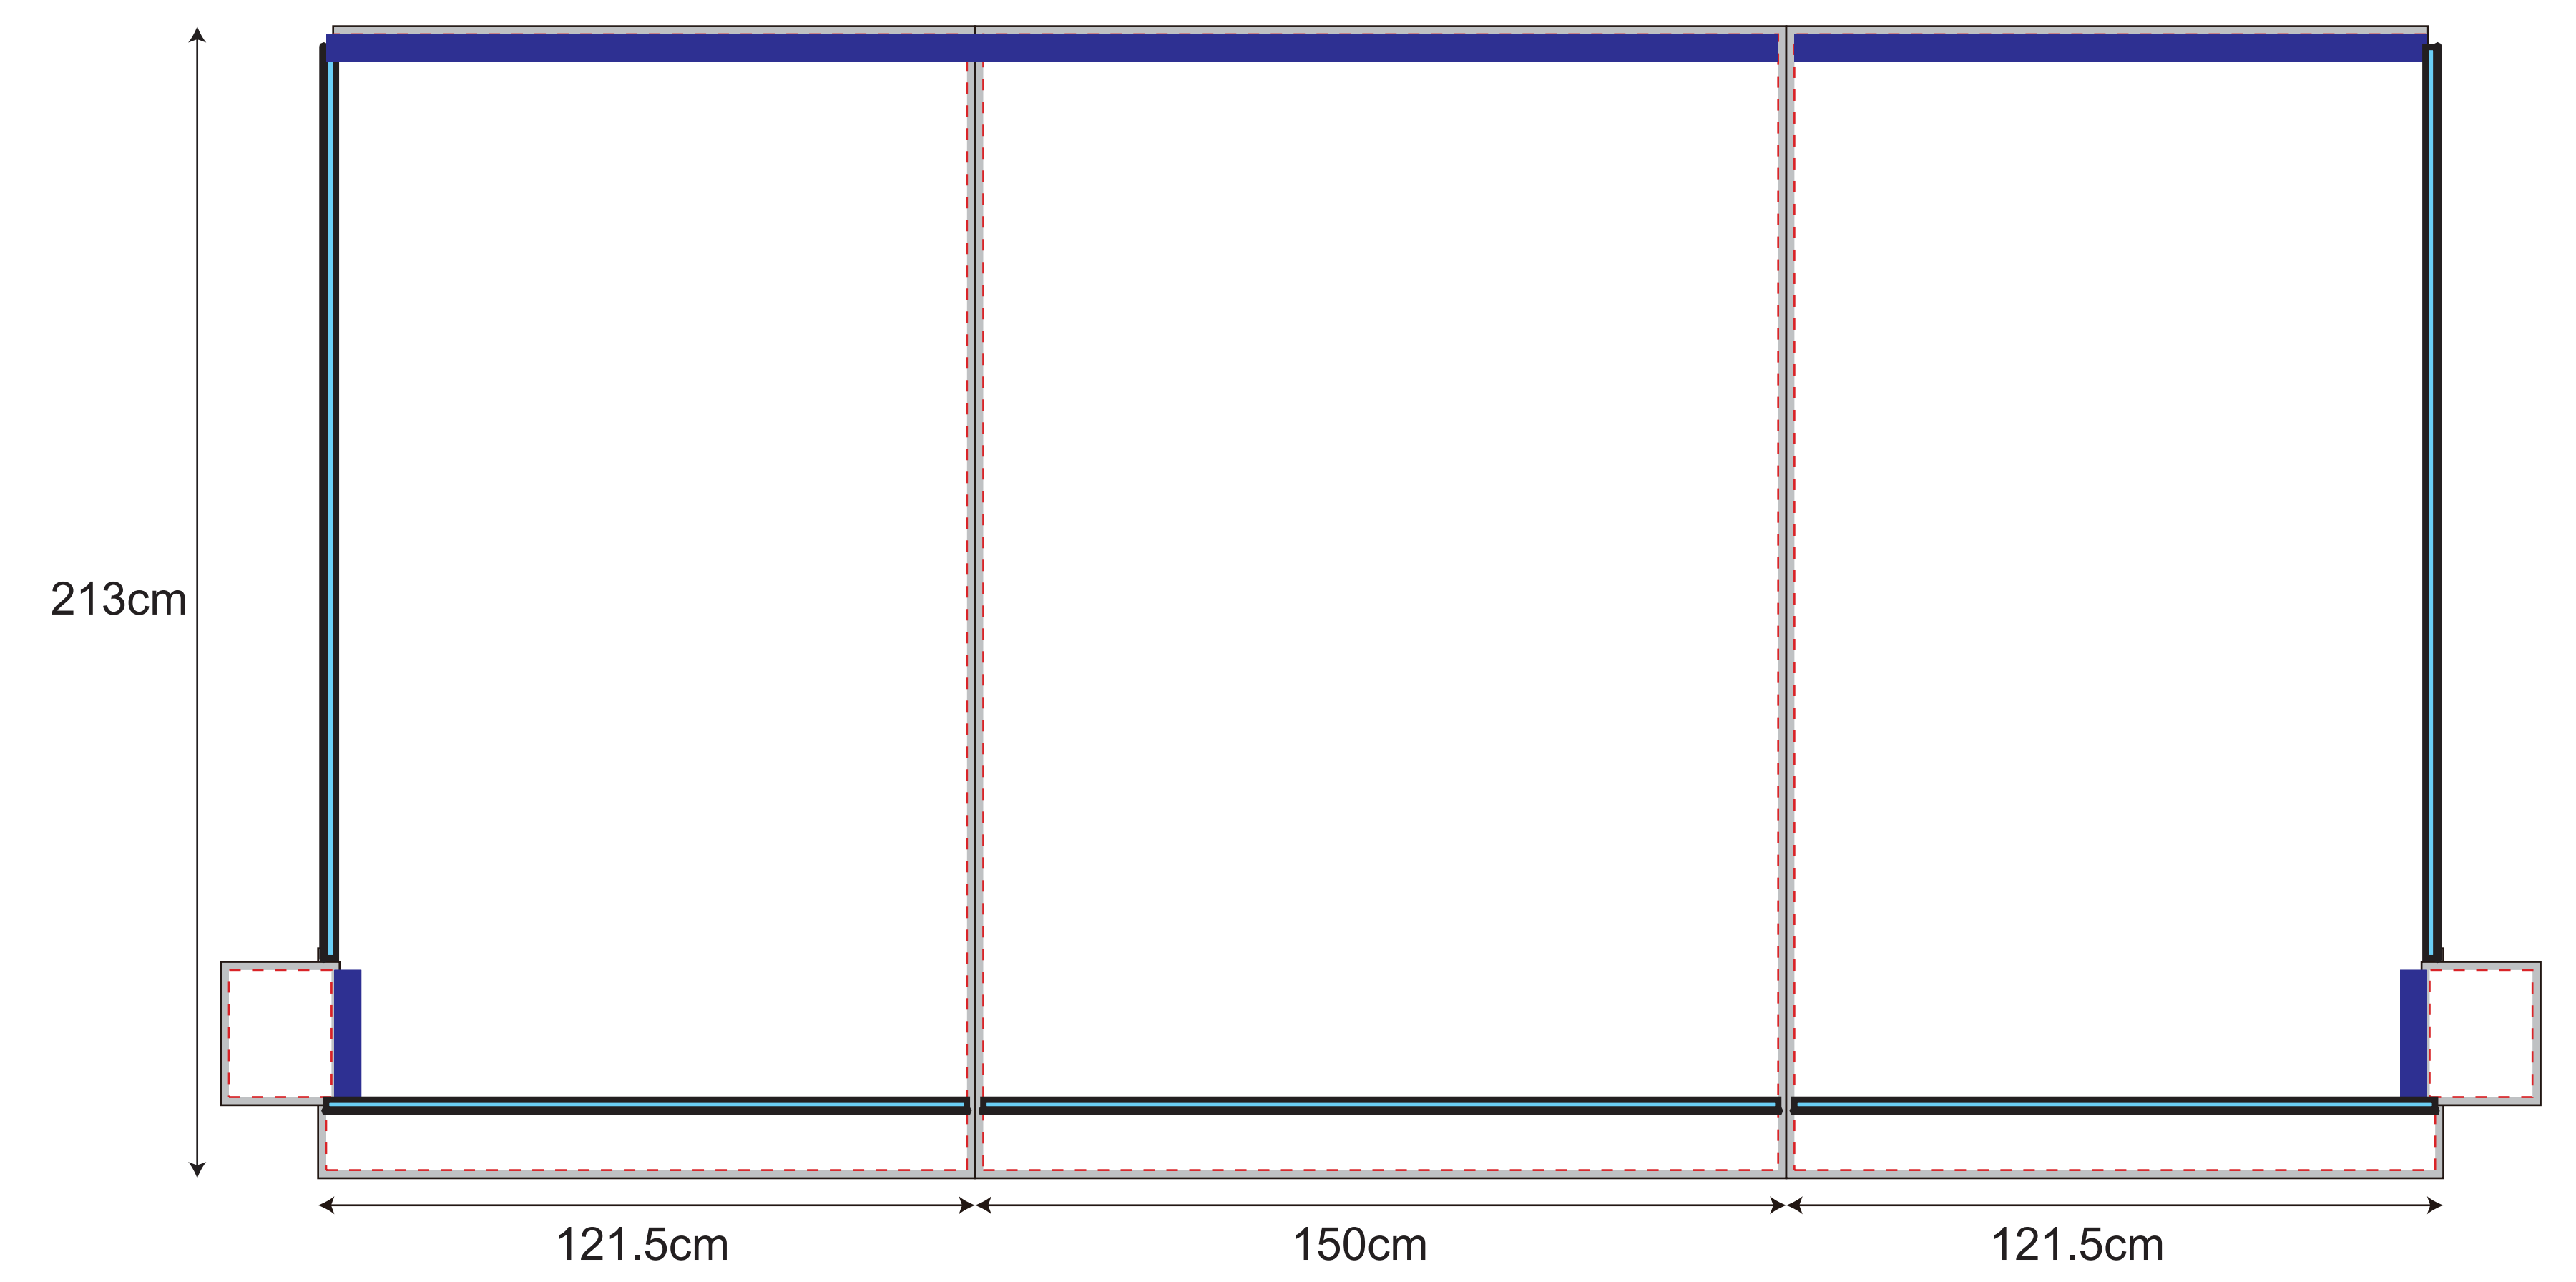

XP480

(1:10)

- - - - - Visual range
- - - - - Cutting line
- Printing line
- - - - - Thread
- - - - - Folding line (upper area fold to the back)
- Bleed (No important information)
- Velcro(inside)
- Velcro(outside)
- Round Plastic
- Label
- welding

4m wall

(For digital printing & screen printing)

4m half wall

(For digital printing & screen printing)

(For digital printing & screen printing)

4m door

(For digital printing & screen printing)

(For screen printing)

4m window

(For digital printing & screen printing)