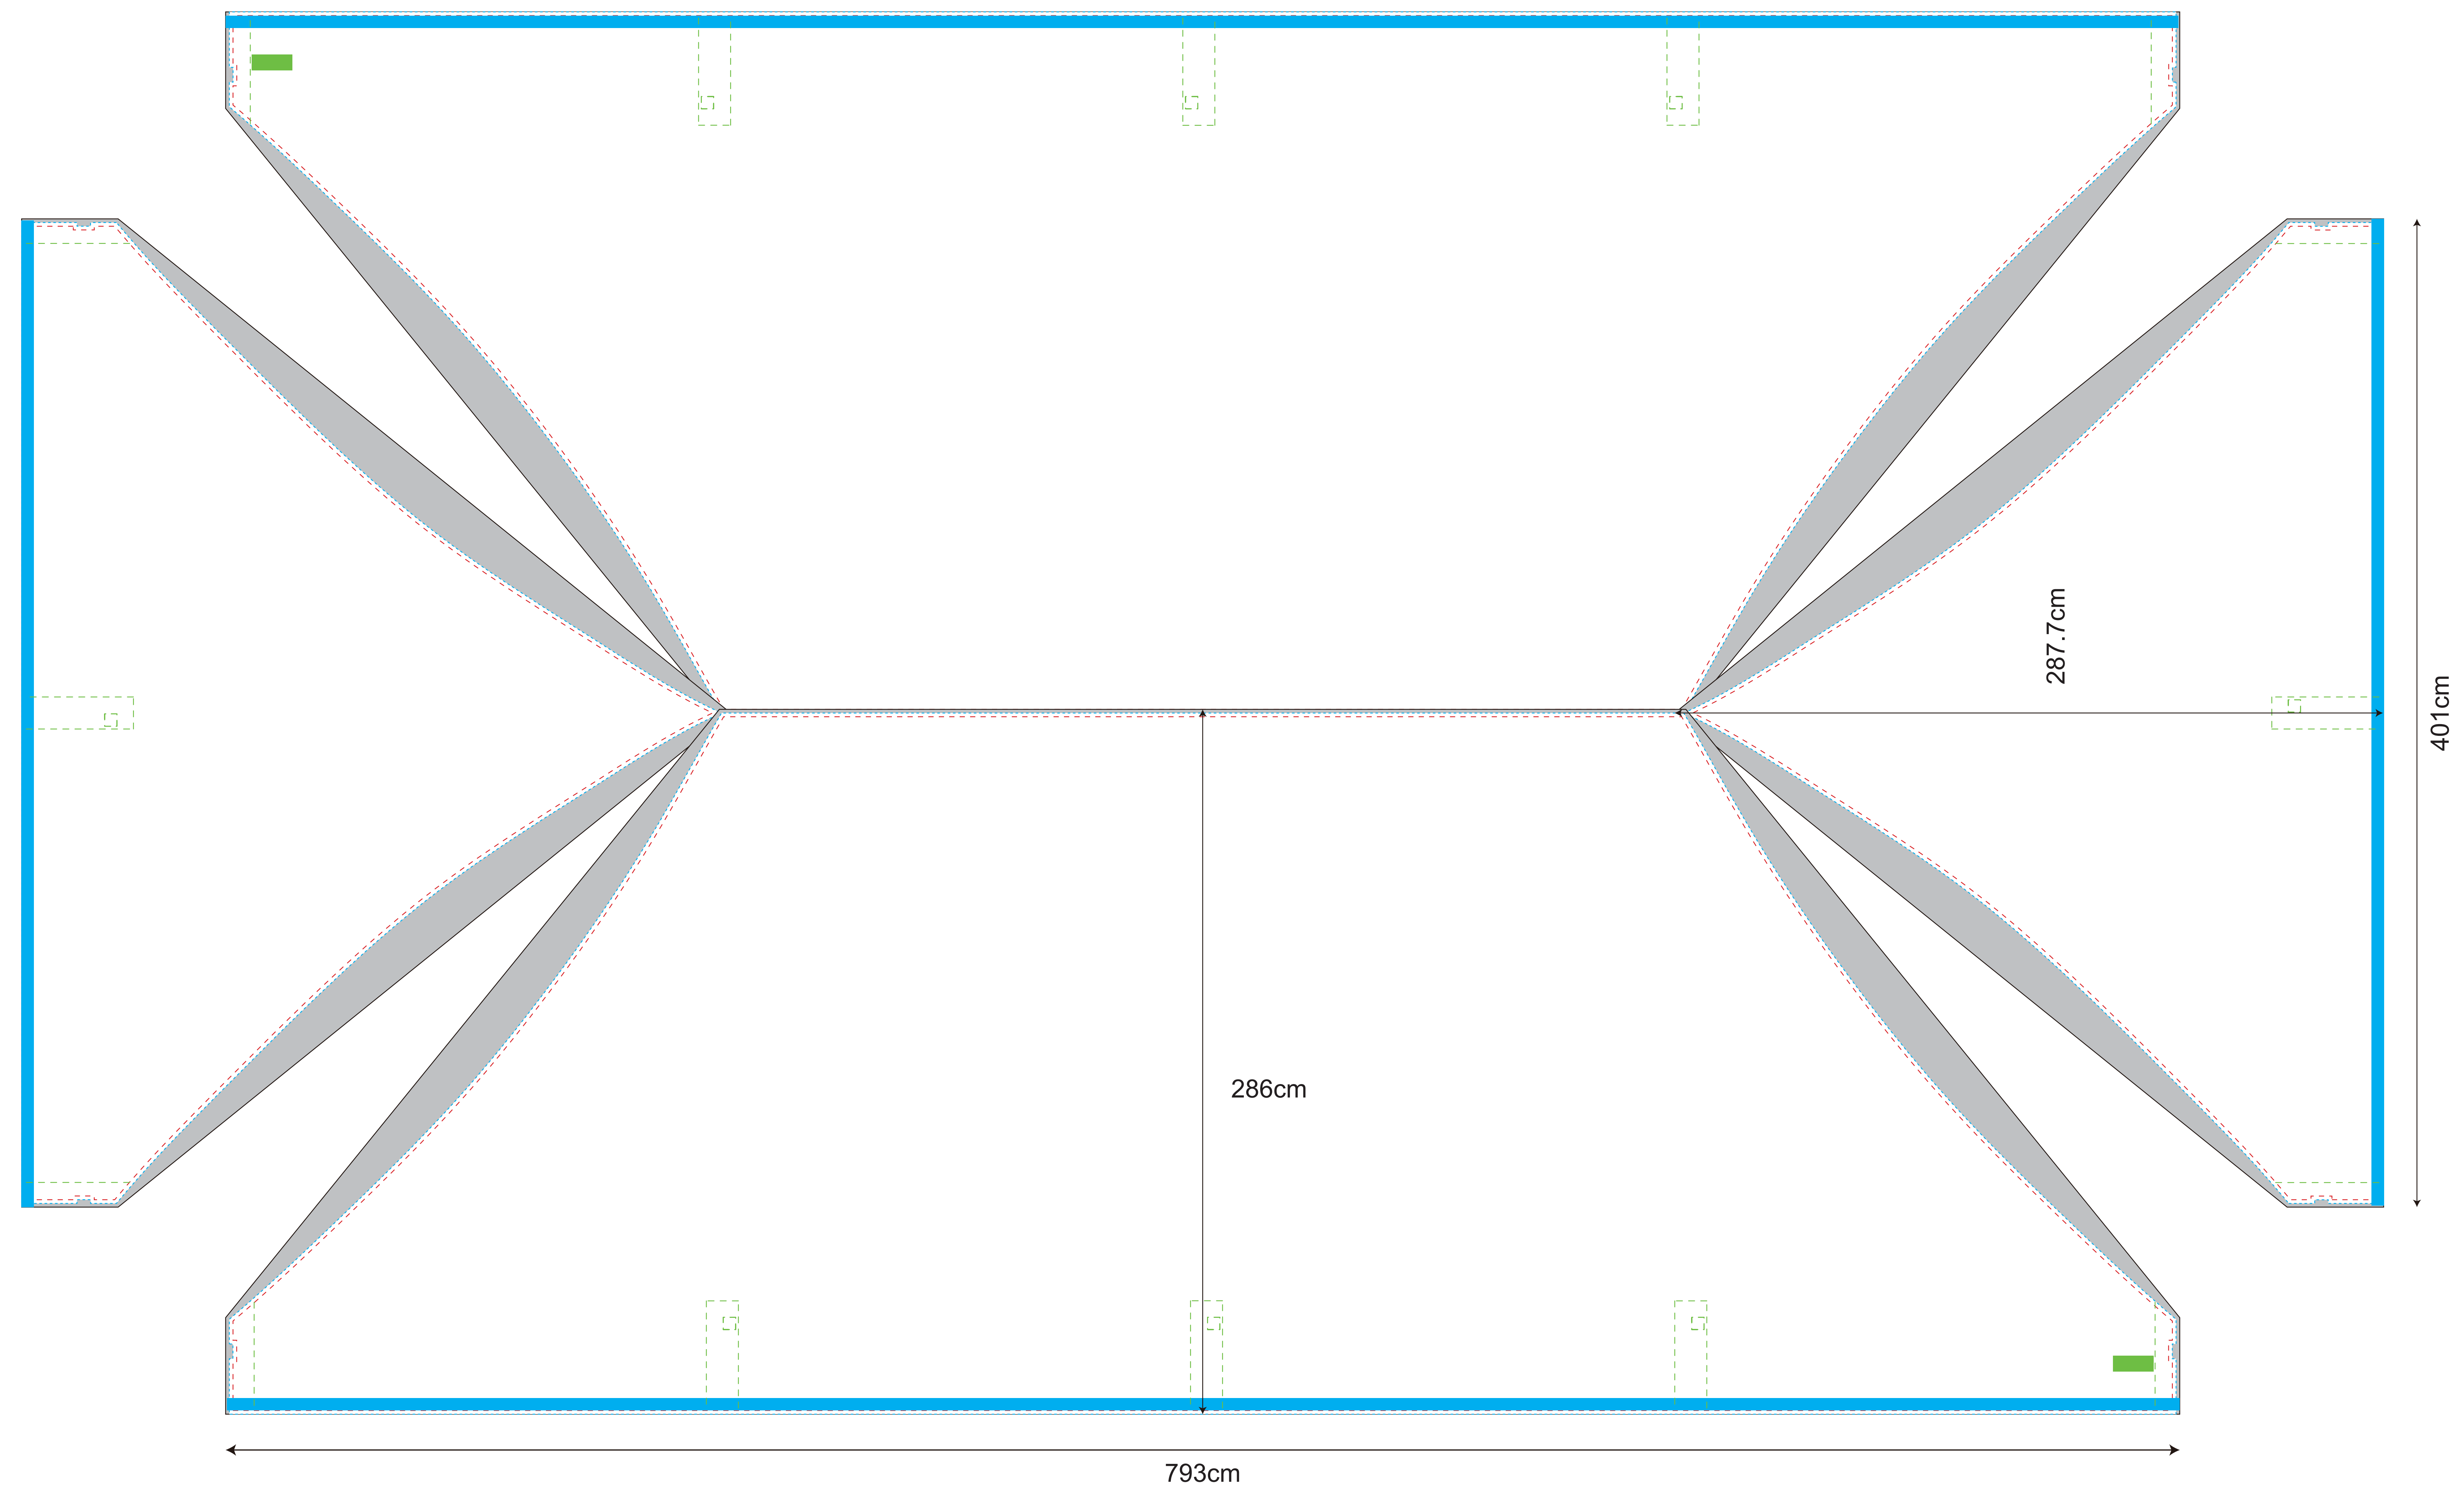

XP480

(1:10)

- - - - - Visual range
- - - - - Cutting line
- Printing line
- - - - - Thread
- - - - - Folding line (upper area fold to the back)
- Bleed (No important information)
- Velcro(inside)
- Velcro(outside)
- Round Plastic
- Label
- welding

4m wall

(For digital printing & screen printing)

4m half wall

(For digital printing & screen printing)

(For digital printing & screen printing)

4m door

(For digital printing & screen printing)

(For screen printing)

4m window

(For digital printing & screen printing)