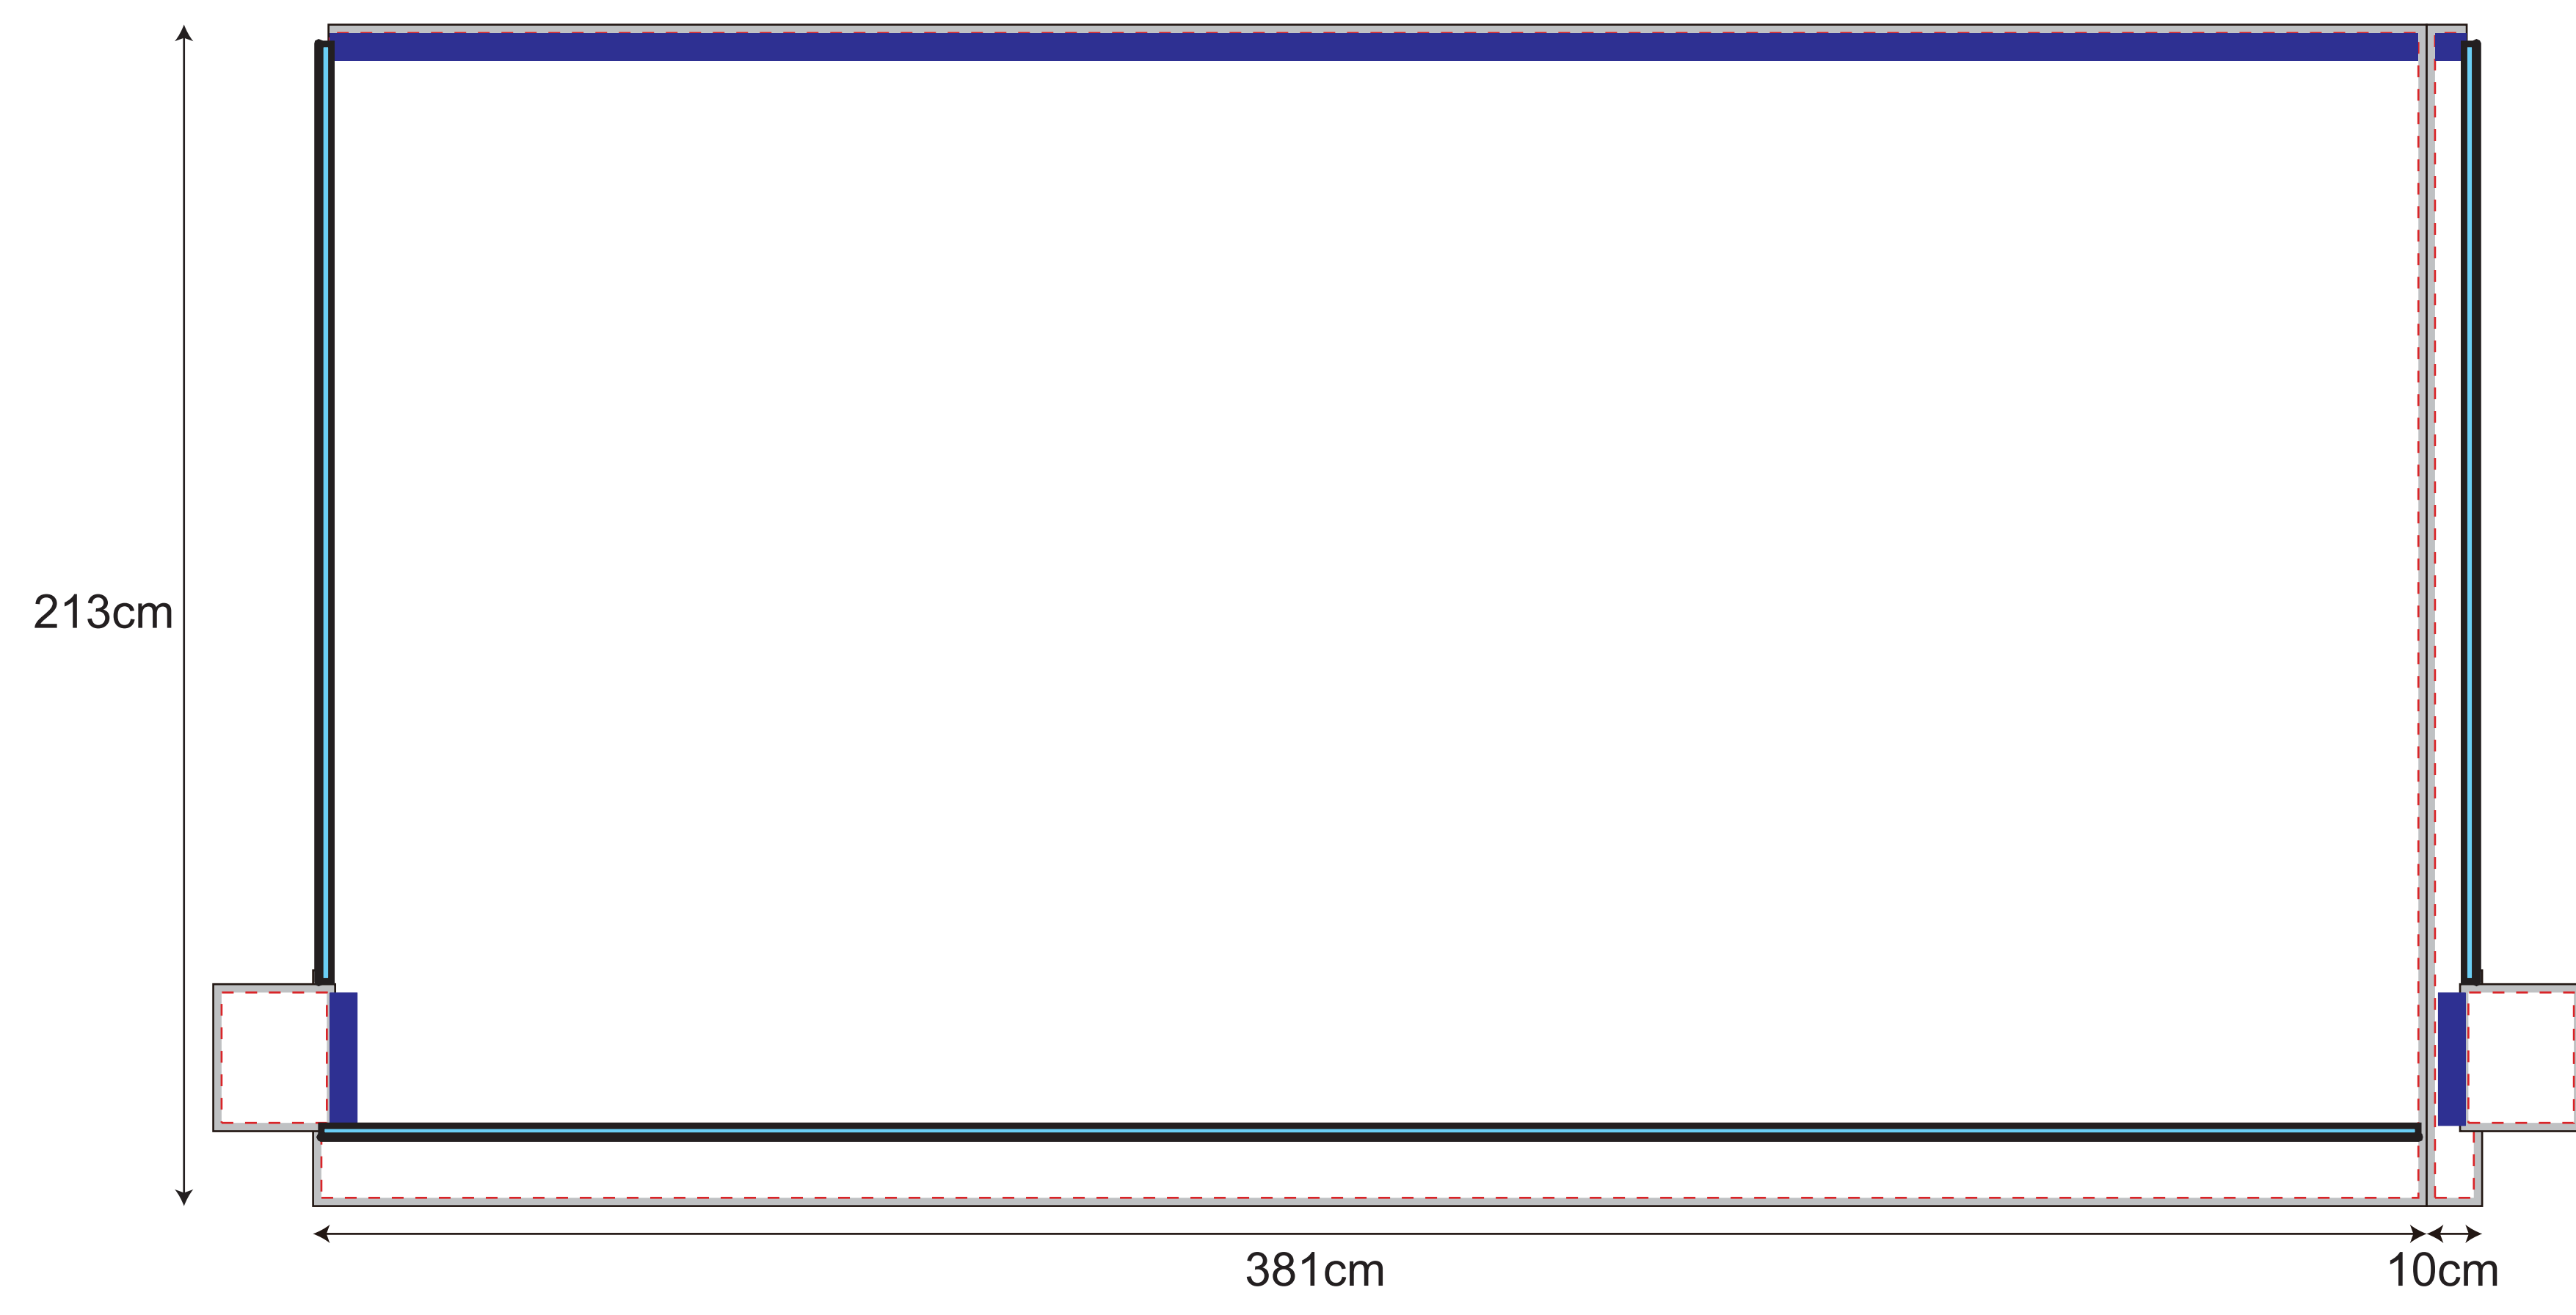

XP480

(1:10)

- - - - - Visual range
- - - - - Cutting line
- Printing line
- - - - - Thread
- - - - - Folding line (upper area fold to the back)
- Bleed (No important information)
- Velcro(inside)
- Velcro(outside)
- Round Plastic
- Label
- welding

4m wall

(For digital printing & screen printing)

4m half wall

(For digital printing & screen printing)

(For digital printing & screen printing)

4m door

(For digital printing & screen printing)

(For screen printing)

4m window

(For digital printing & screen printing)