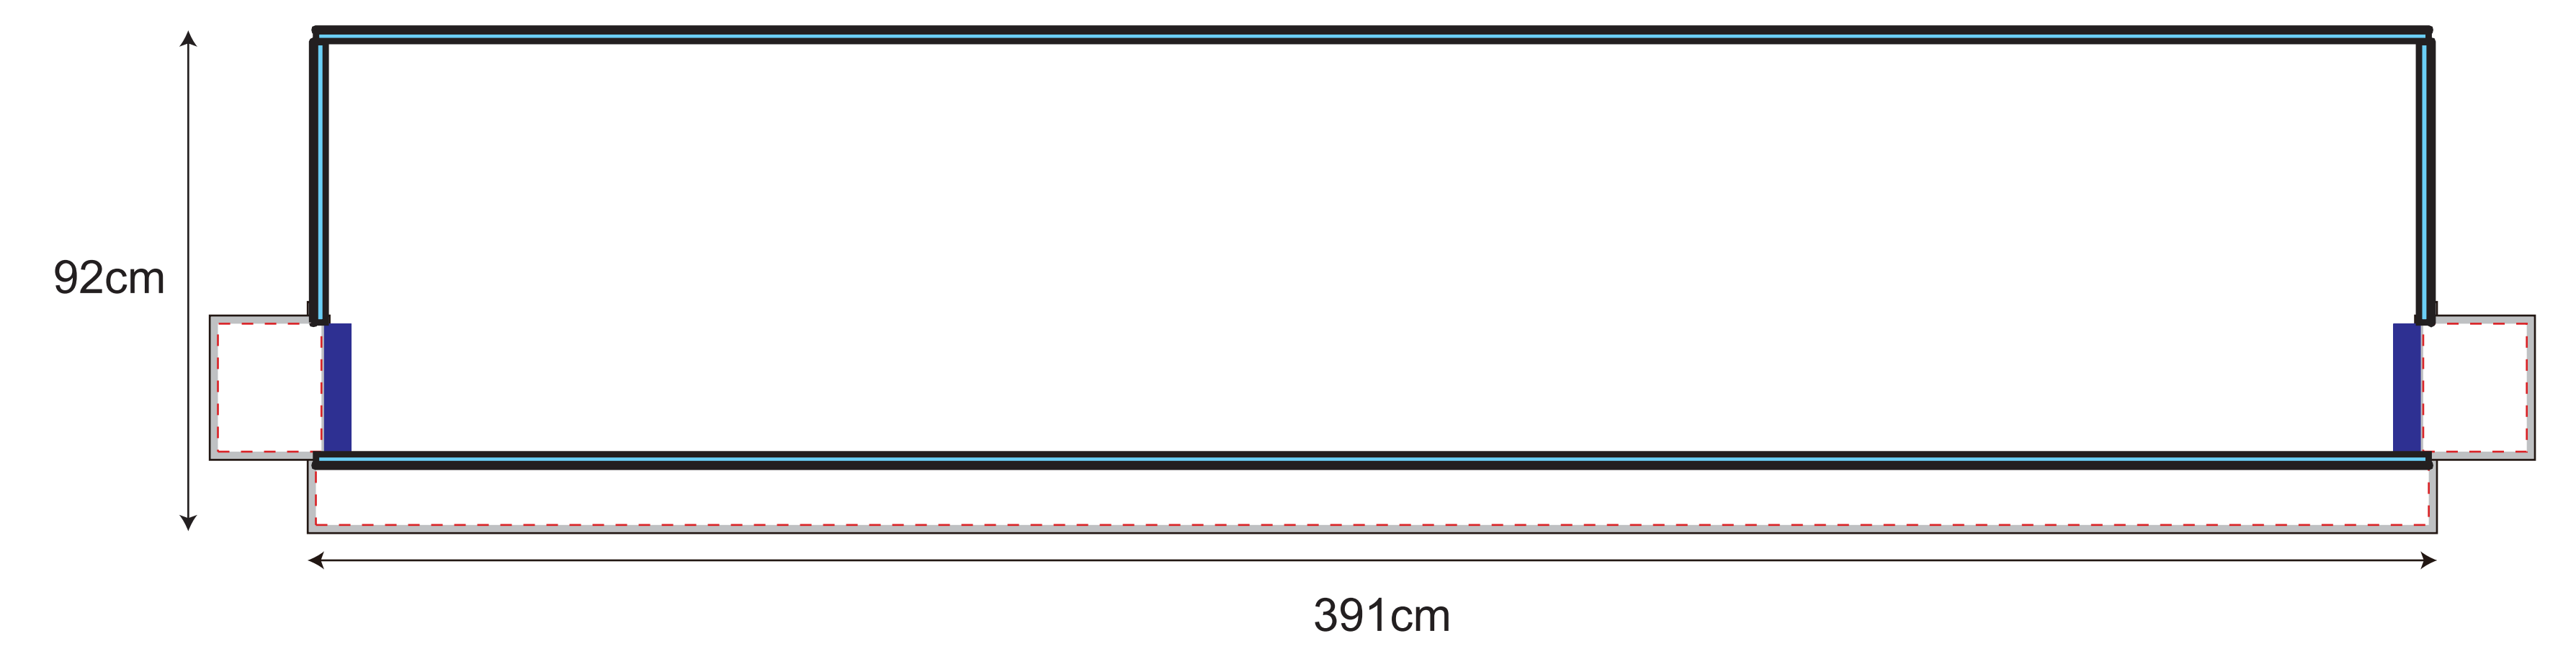

XP480

(1:10)

- - - - - Visual range
- - - - - Cutting line
- Printing line
- - - - - Thread
- - - - - Folding line (upper area fold to the back)
- Bleed (No important information)
- Velcro(inside)
- Velcro(outside)
- Round Plastic
- Label
- welding

4m wall

(For digital printing & screen printing)

4m half wall

(For digital printing & screen printing)

(For digital printing & screen printing)

4m door

(For digital printing & screen printing)

(For screen printing)

4m window

(For digital printing & screen printing)