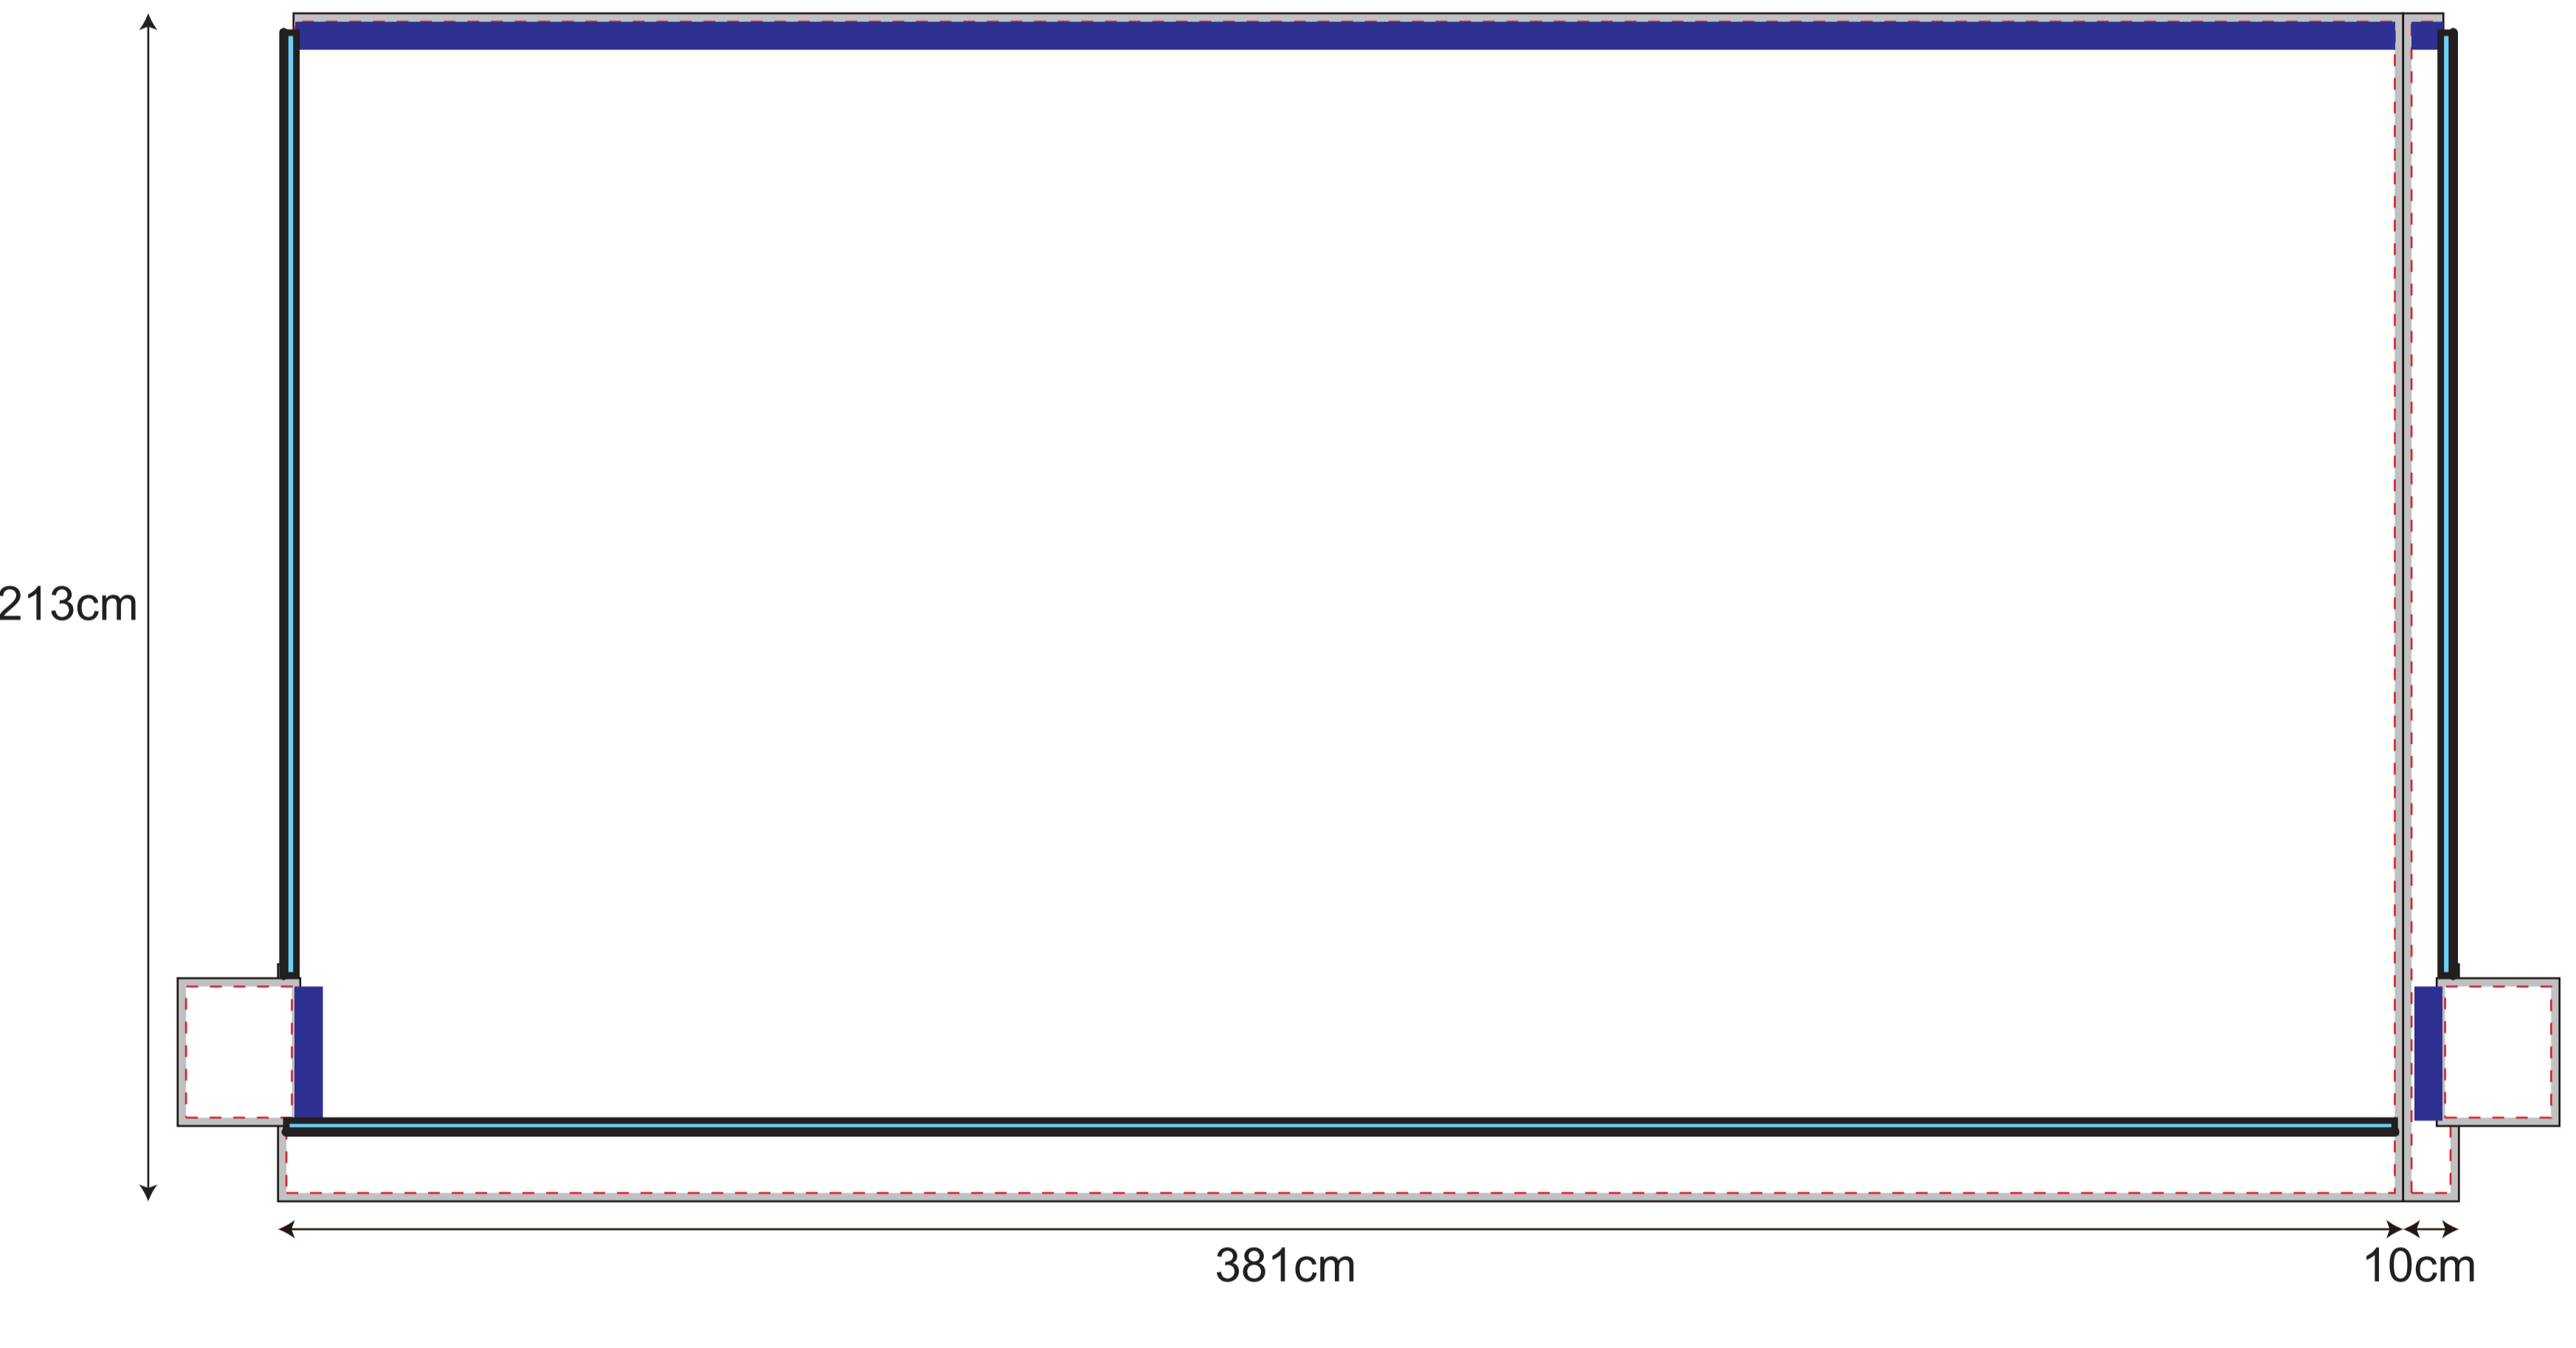

XP440

(1:10)

- - - - - Visual range
- - - - - Cutting line
- Printing line
- - - - - Thread
- - - - - Folding line (upper area fold to the back)
- Bleed (No important information)
- Velcro(inside)
- Velcro(outside)
- Round Plastic
- Label
- welding

Top (For digital printing & screen printing)

4m wall (For digital printing & screen printing)

4m half wall (For digital printing & screen printing)

4m door (For digital printing & screen printing)

4m door (For digital printing & screen printing)

4m window (For screen printing)

4m window (For digital printing & screen printing)