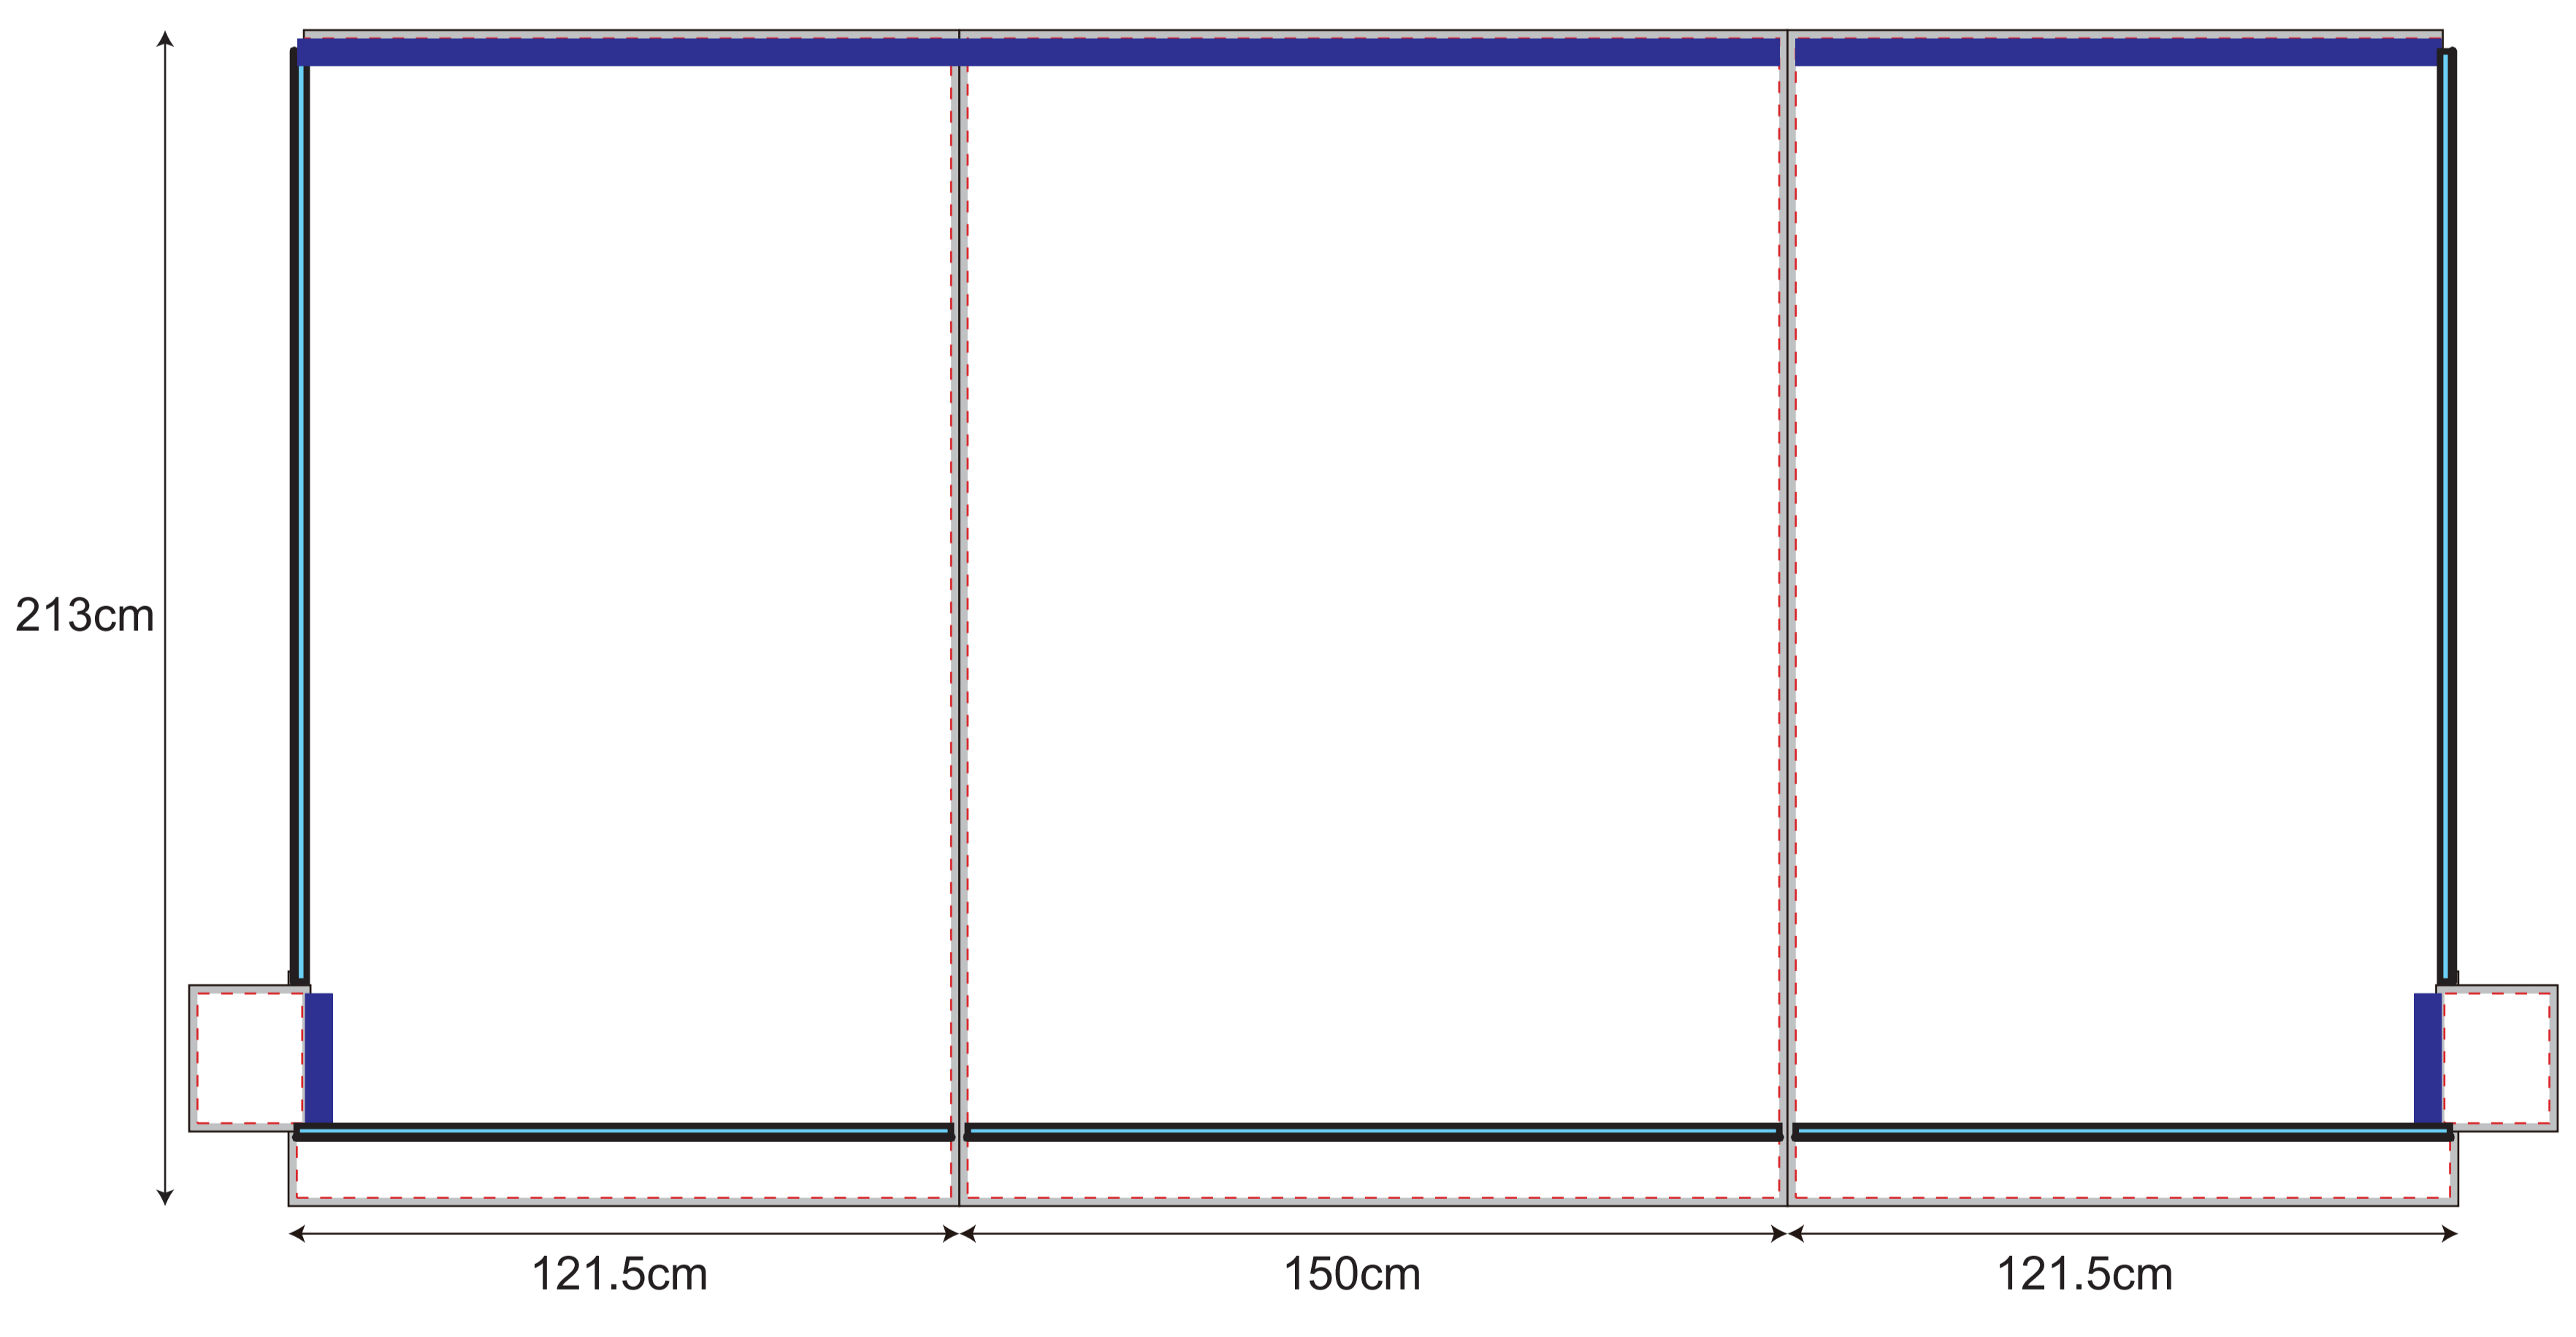

XP440

(1:10)

- - - - - Visual range
- - - - - Cutting line
- Printing line
- - - - - Thread
- - - - - Folding line (upper area fold to the back)
- Bleed (No important information)
- Velcro(inside)
- Velcro(outside)
- Round Plastic
- Label
- welding

Top (For digital printing & screen printing)

4m wall (For digital printing & screen printing)

4m half wall (For digital printing & screen printing)

4m door (For digital printing & screen printing)

4m door (For digital printing & screen printing)

4m window (For screen printing)

4m window (For digital printing & screen printing)