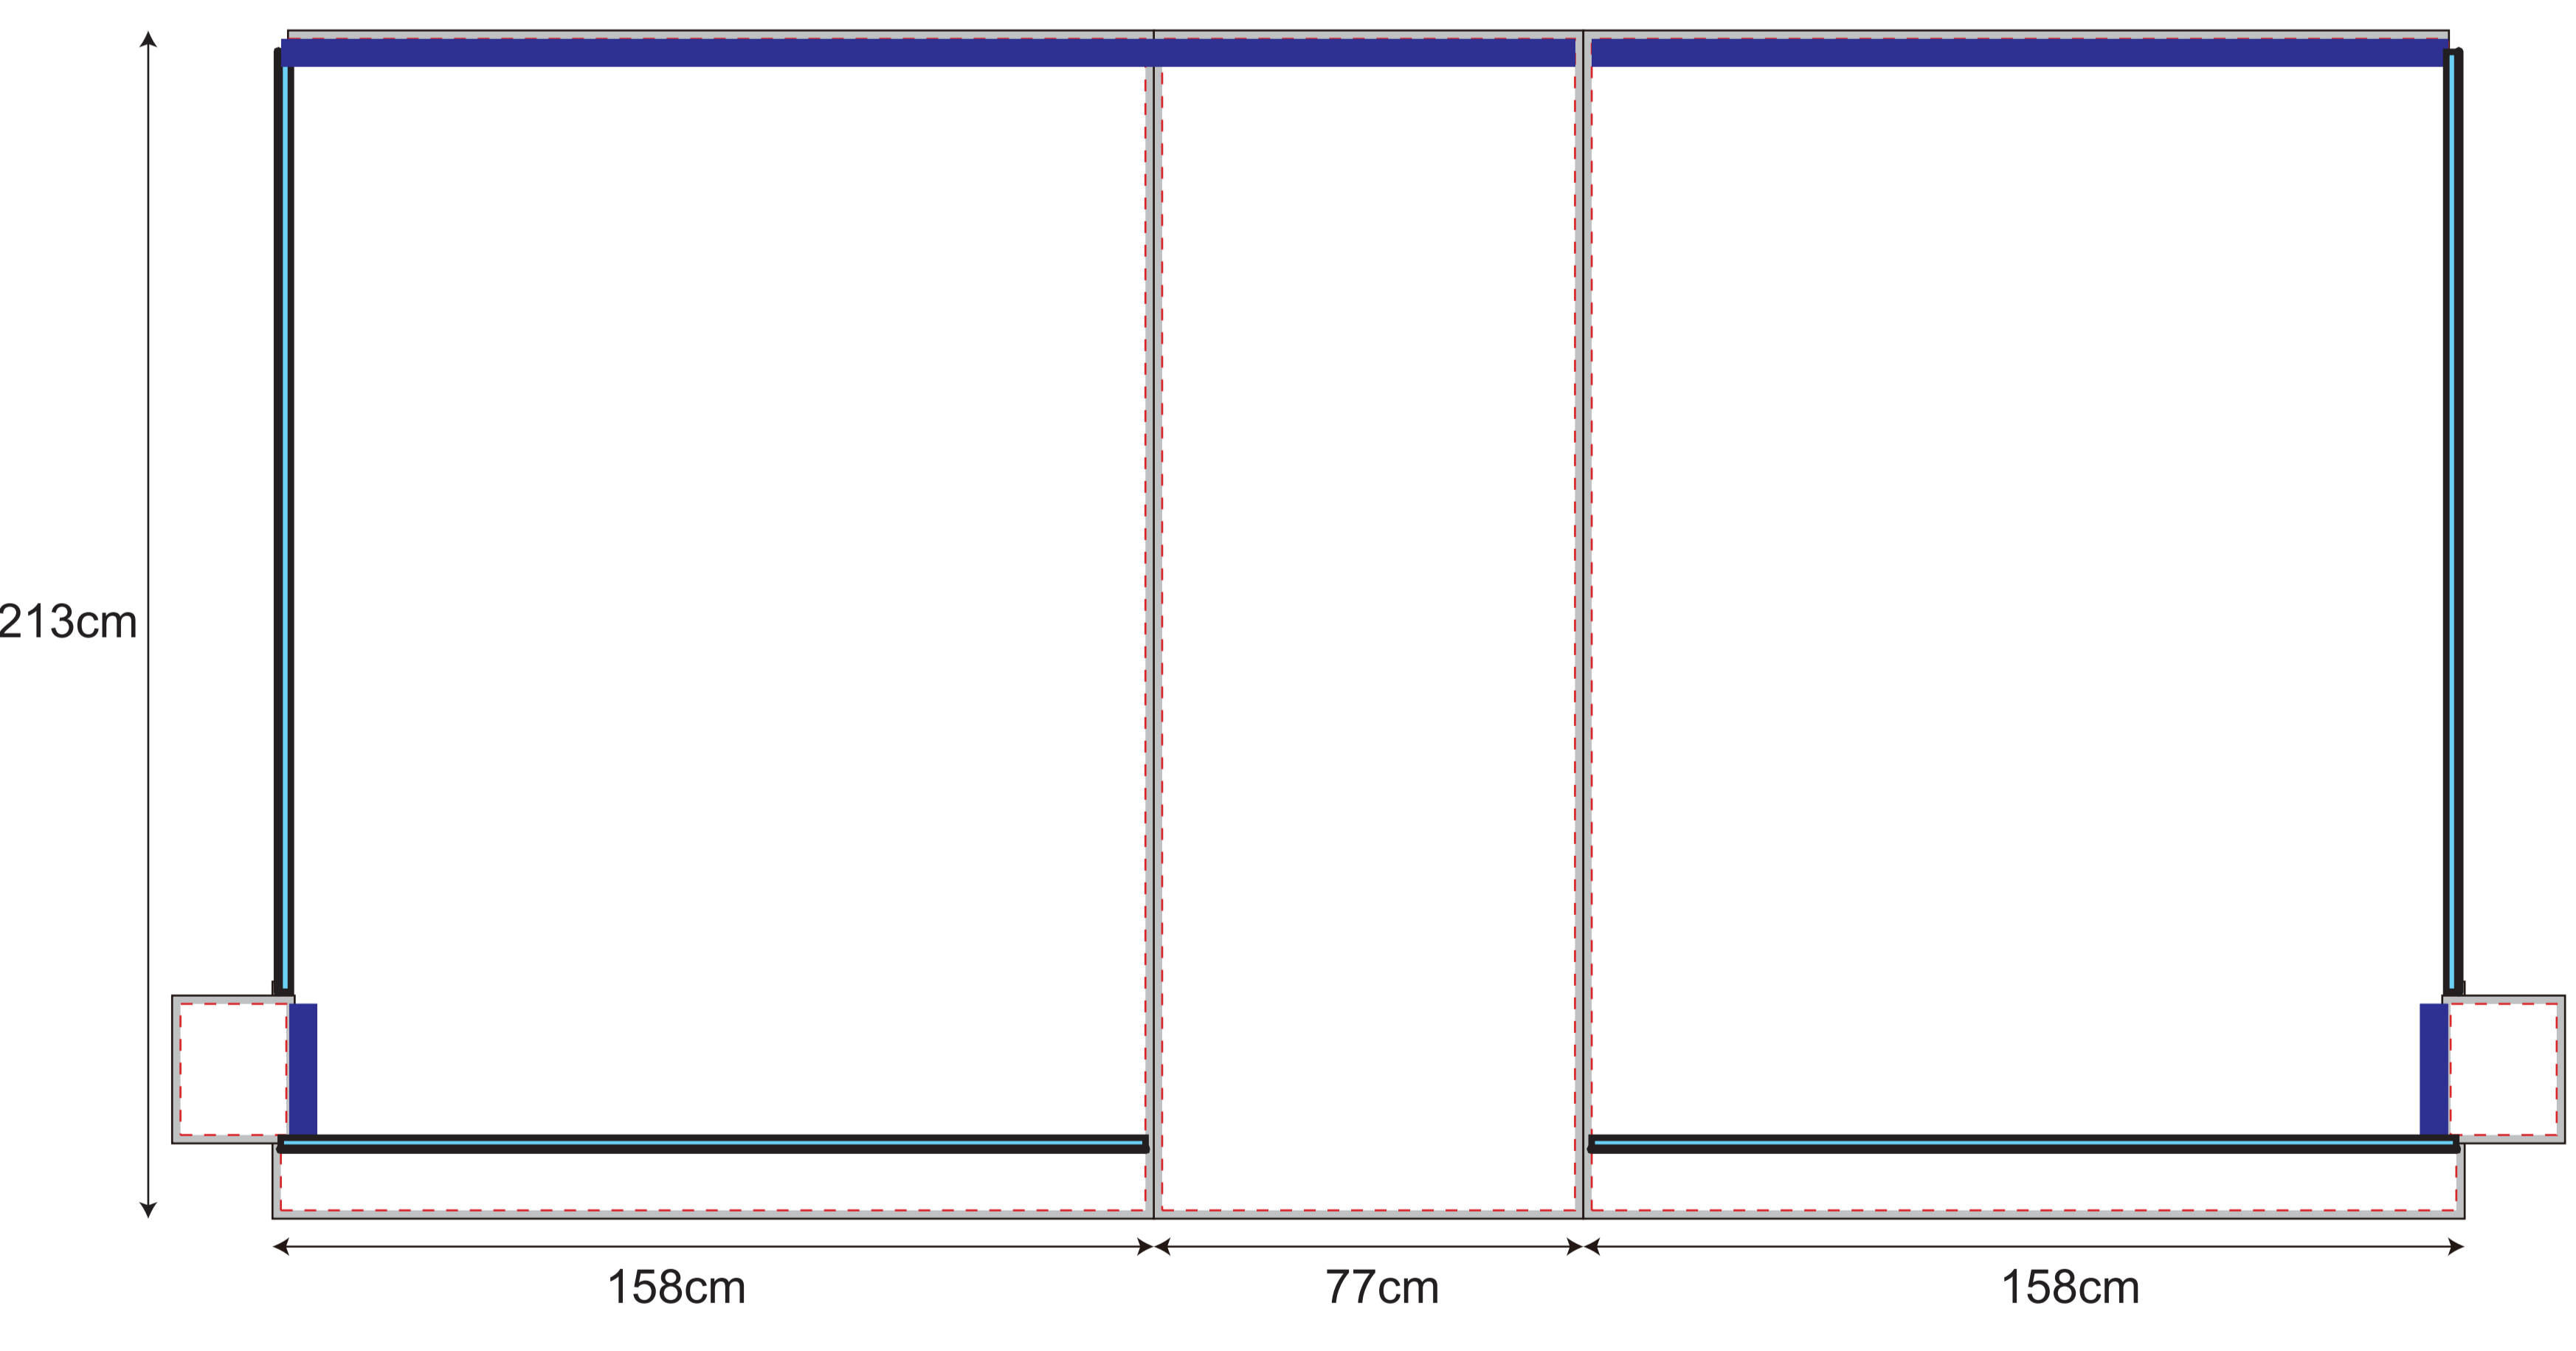

XP440

(1:10)

- - - - - Visual range
- - - - - Cutting line
- Printing line
- - - - - Thread
- - - - - Folding line (upper area fold to the back)
- Bleed (No important information)
- Velcro(inside)
- Velcro(outside)
- Round Plastic
- Label
- welding

Top (For digital printing & screen printing)

4m wall (For digital printing & screen printing)

4m half wall (For digital printing & screen printing)

4m door (For digital printing & screen printing)

4m door (For digital printing & screen printing)

4m window (For screen printing)

4m window (For digital printing & screen printing)