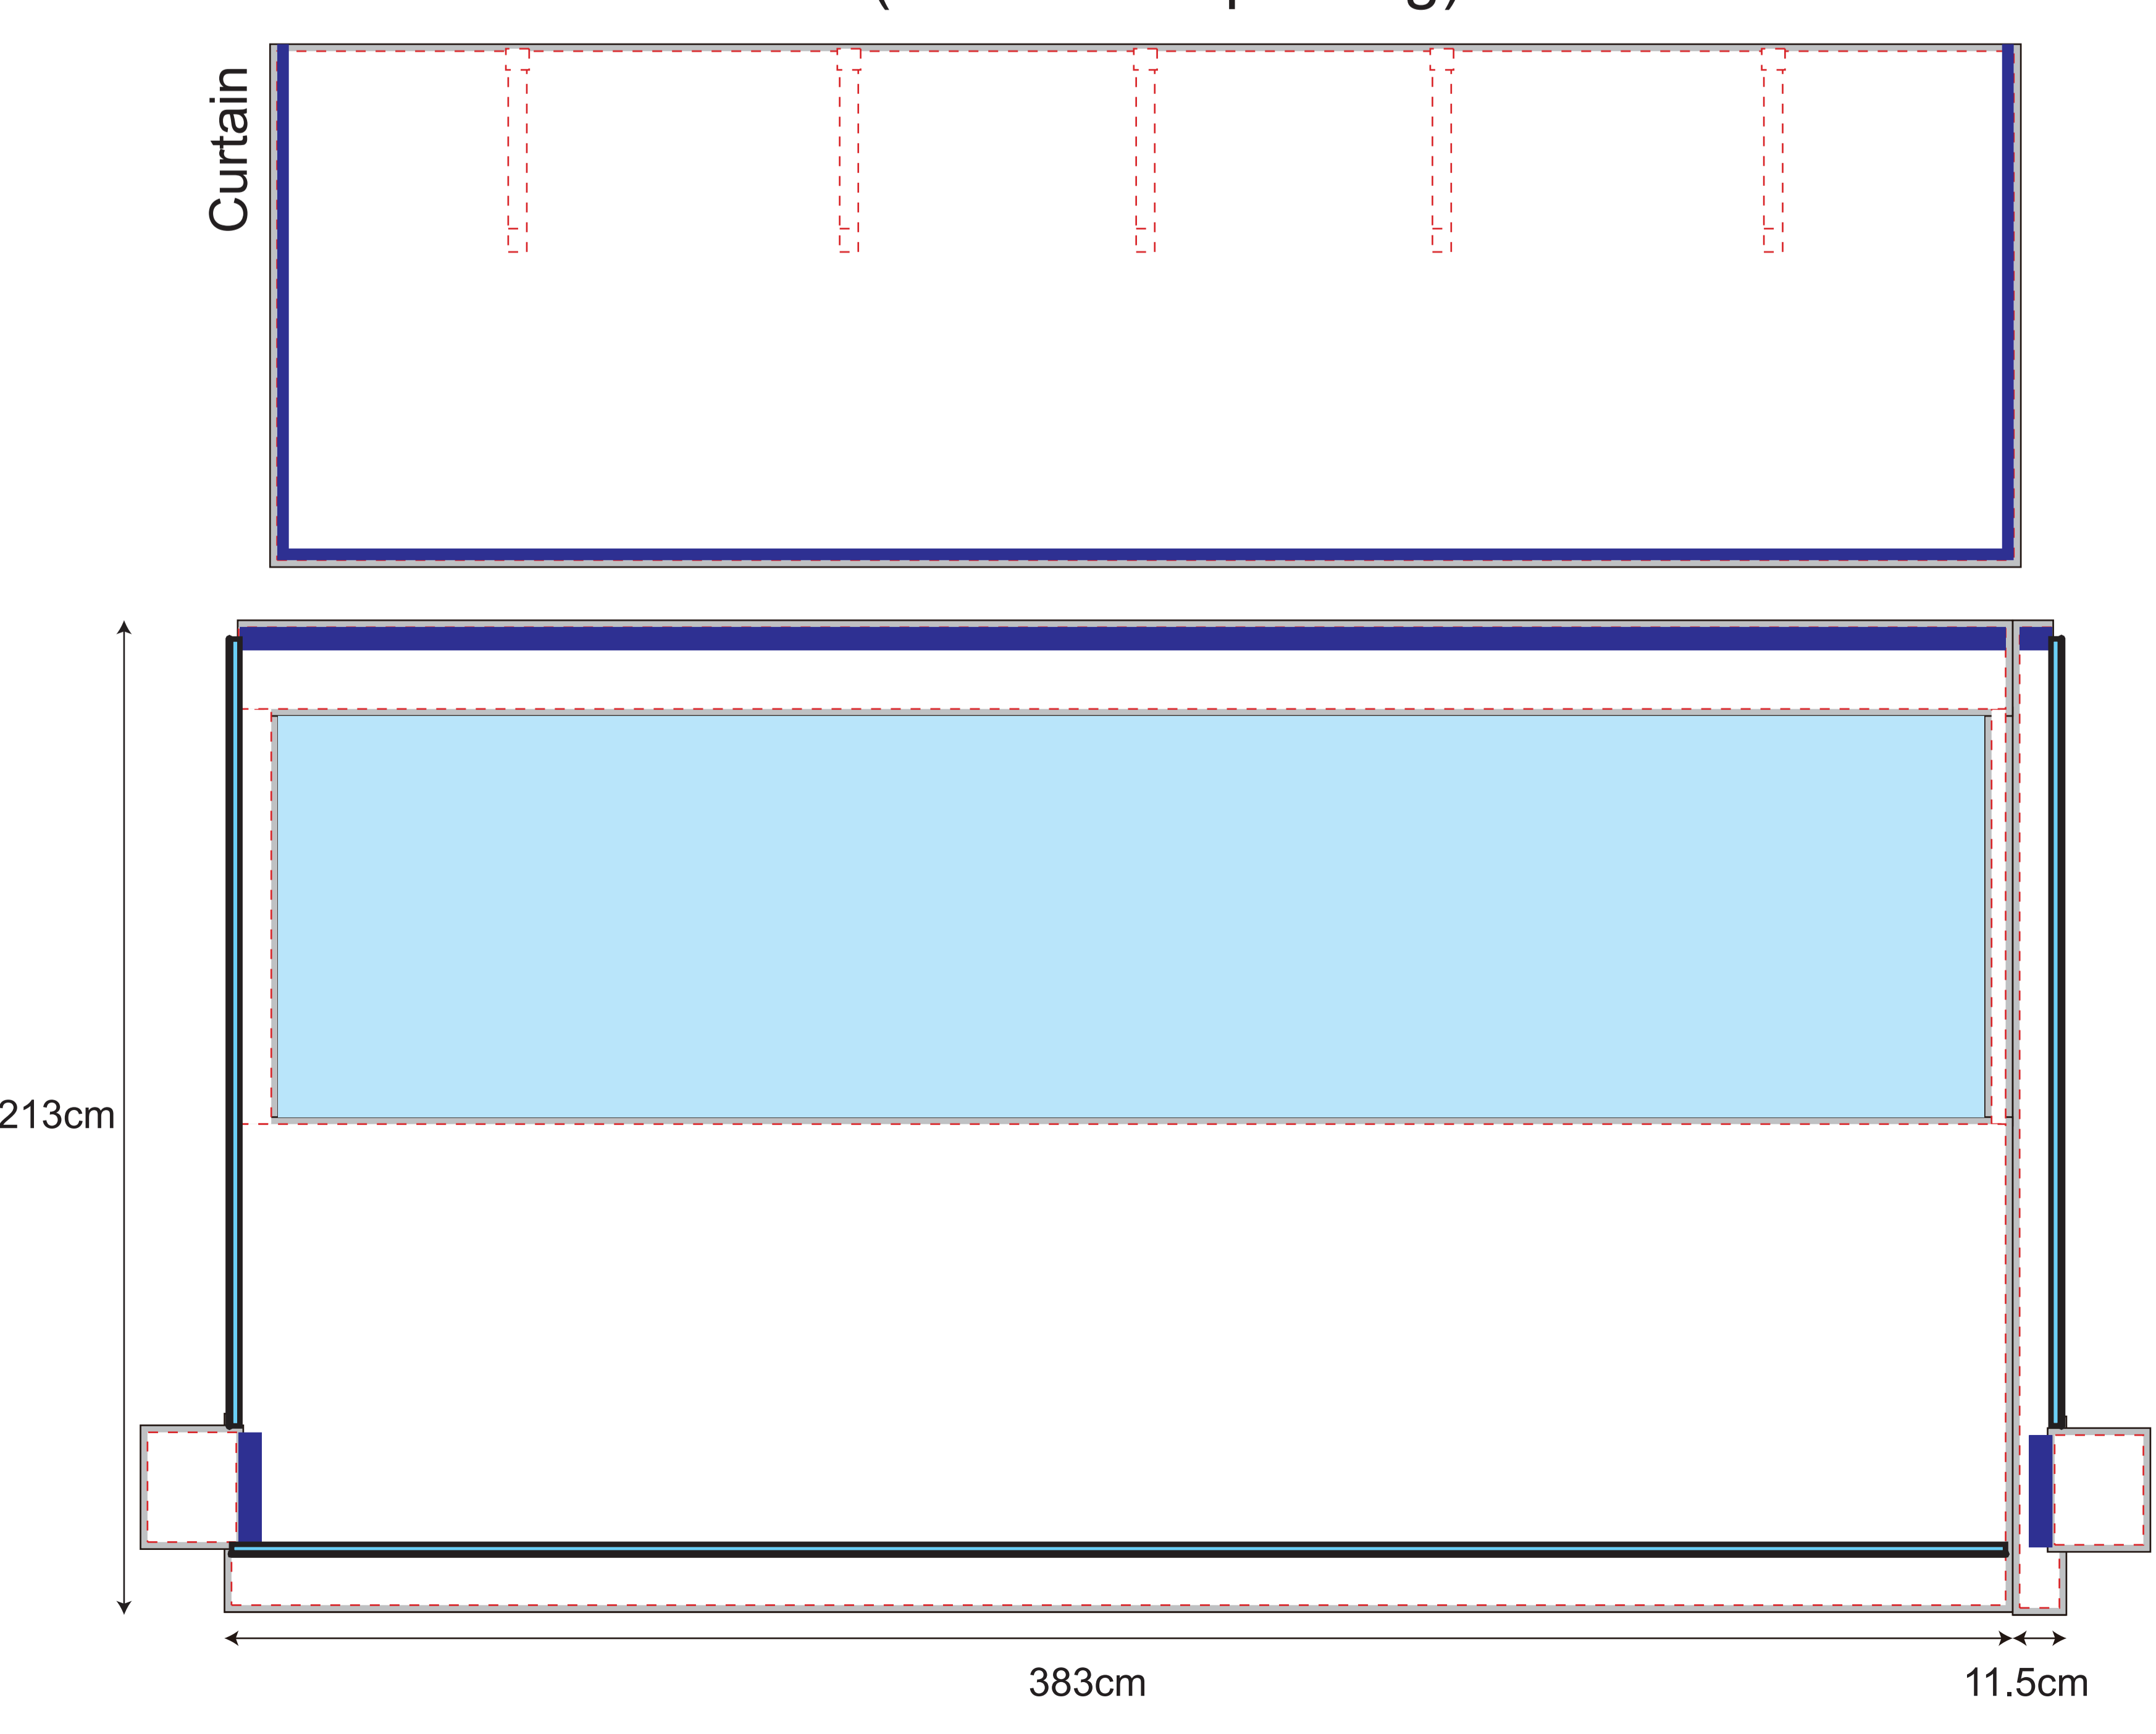

XP440

(1:10)

- - - - - Visual range
- - - - - Cutting line
- Printing line
- - - - - Thread
- - - - - Folding line (upper area fold to the back)
- Bleed (No important information)
- Velcro(inside)
- Velcro(outside)
- Round Plastic
- Label
- welding

Top (For digital printing & screen printing)

4m wall (For digital printing & screen printing)

4m half wall (For digital printing & screen printing)

4m door (For digital printing & screen printing)

4m door (For digital printing & screen printing)

4m window (For screen printing)

4m window (For digital printing & screen printing)