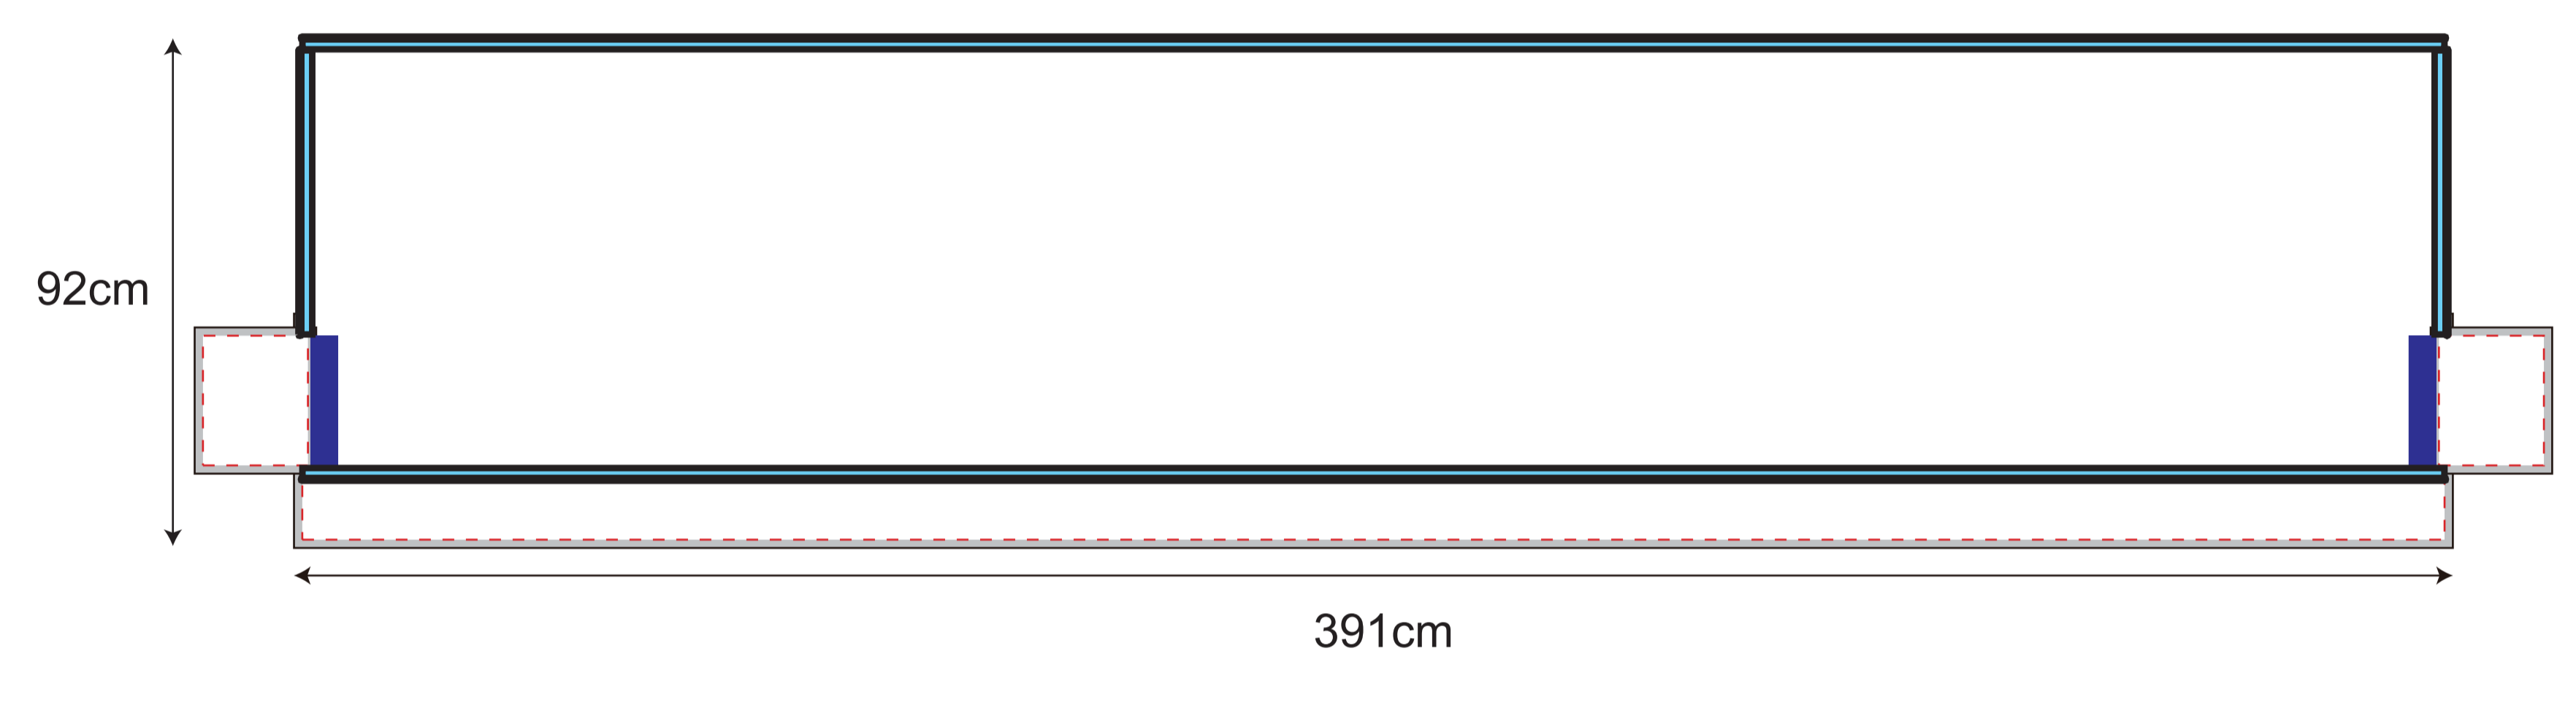

XP440

(1:10)

- - - - - Visual range
- - - - - Cutting line
- Printing line
- - - - - Thread
- - - - - Folding line (upper area fold to the back)
- Bleed (No important information)
- Velcro(inside)
- Velcro(outside)
- Round Plastic
- Label
- welding

Top (For digital printing & screen printing)

4m wall (For digital printing & screen printing)

4m half wall (For digital printing & screen printing)

4m door (For digital printing & screen printing)

4m door (For digital printing & screen printing)

4m window (For screen printing)

4m window (For digital printing & screen printing)