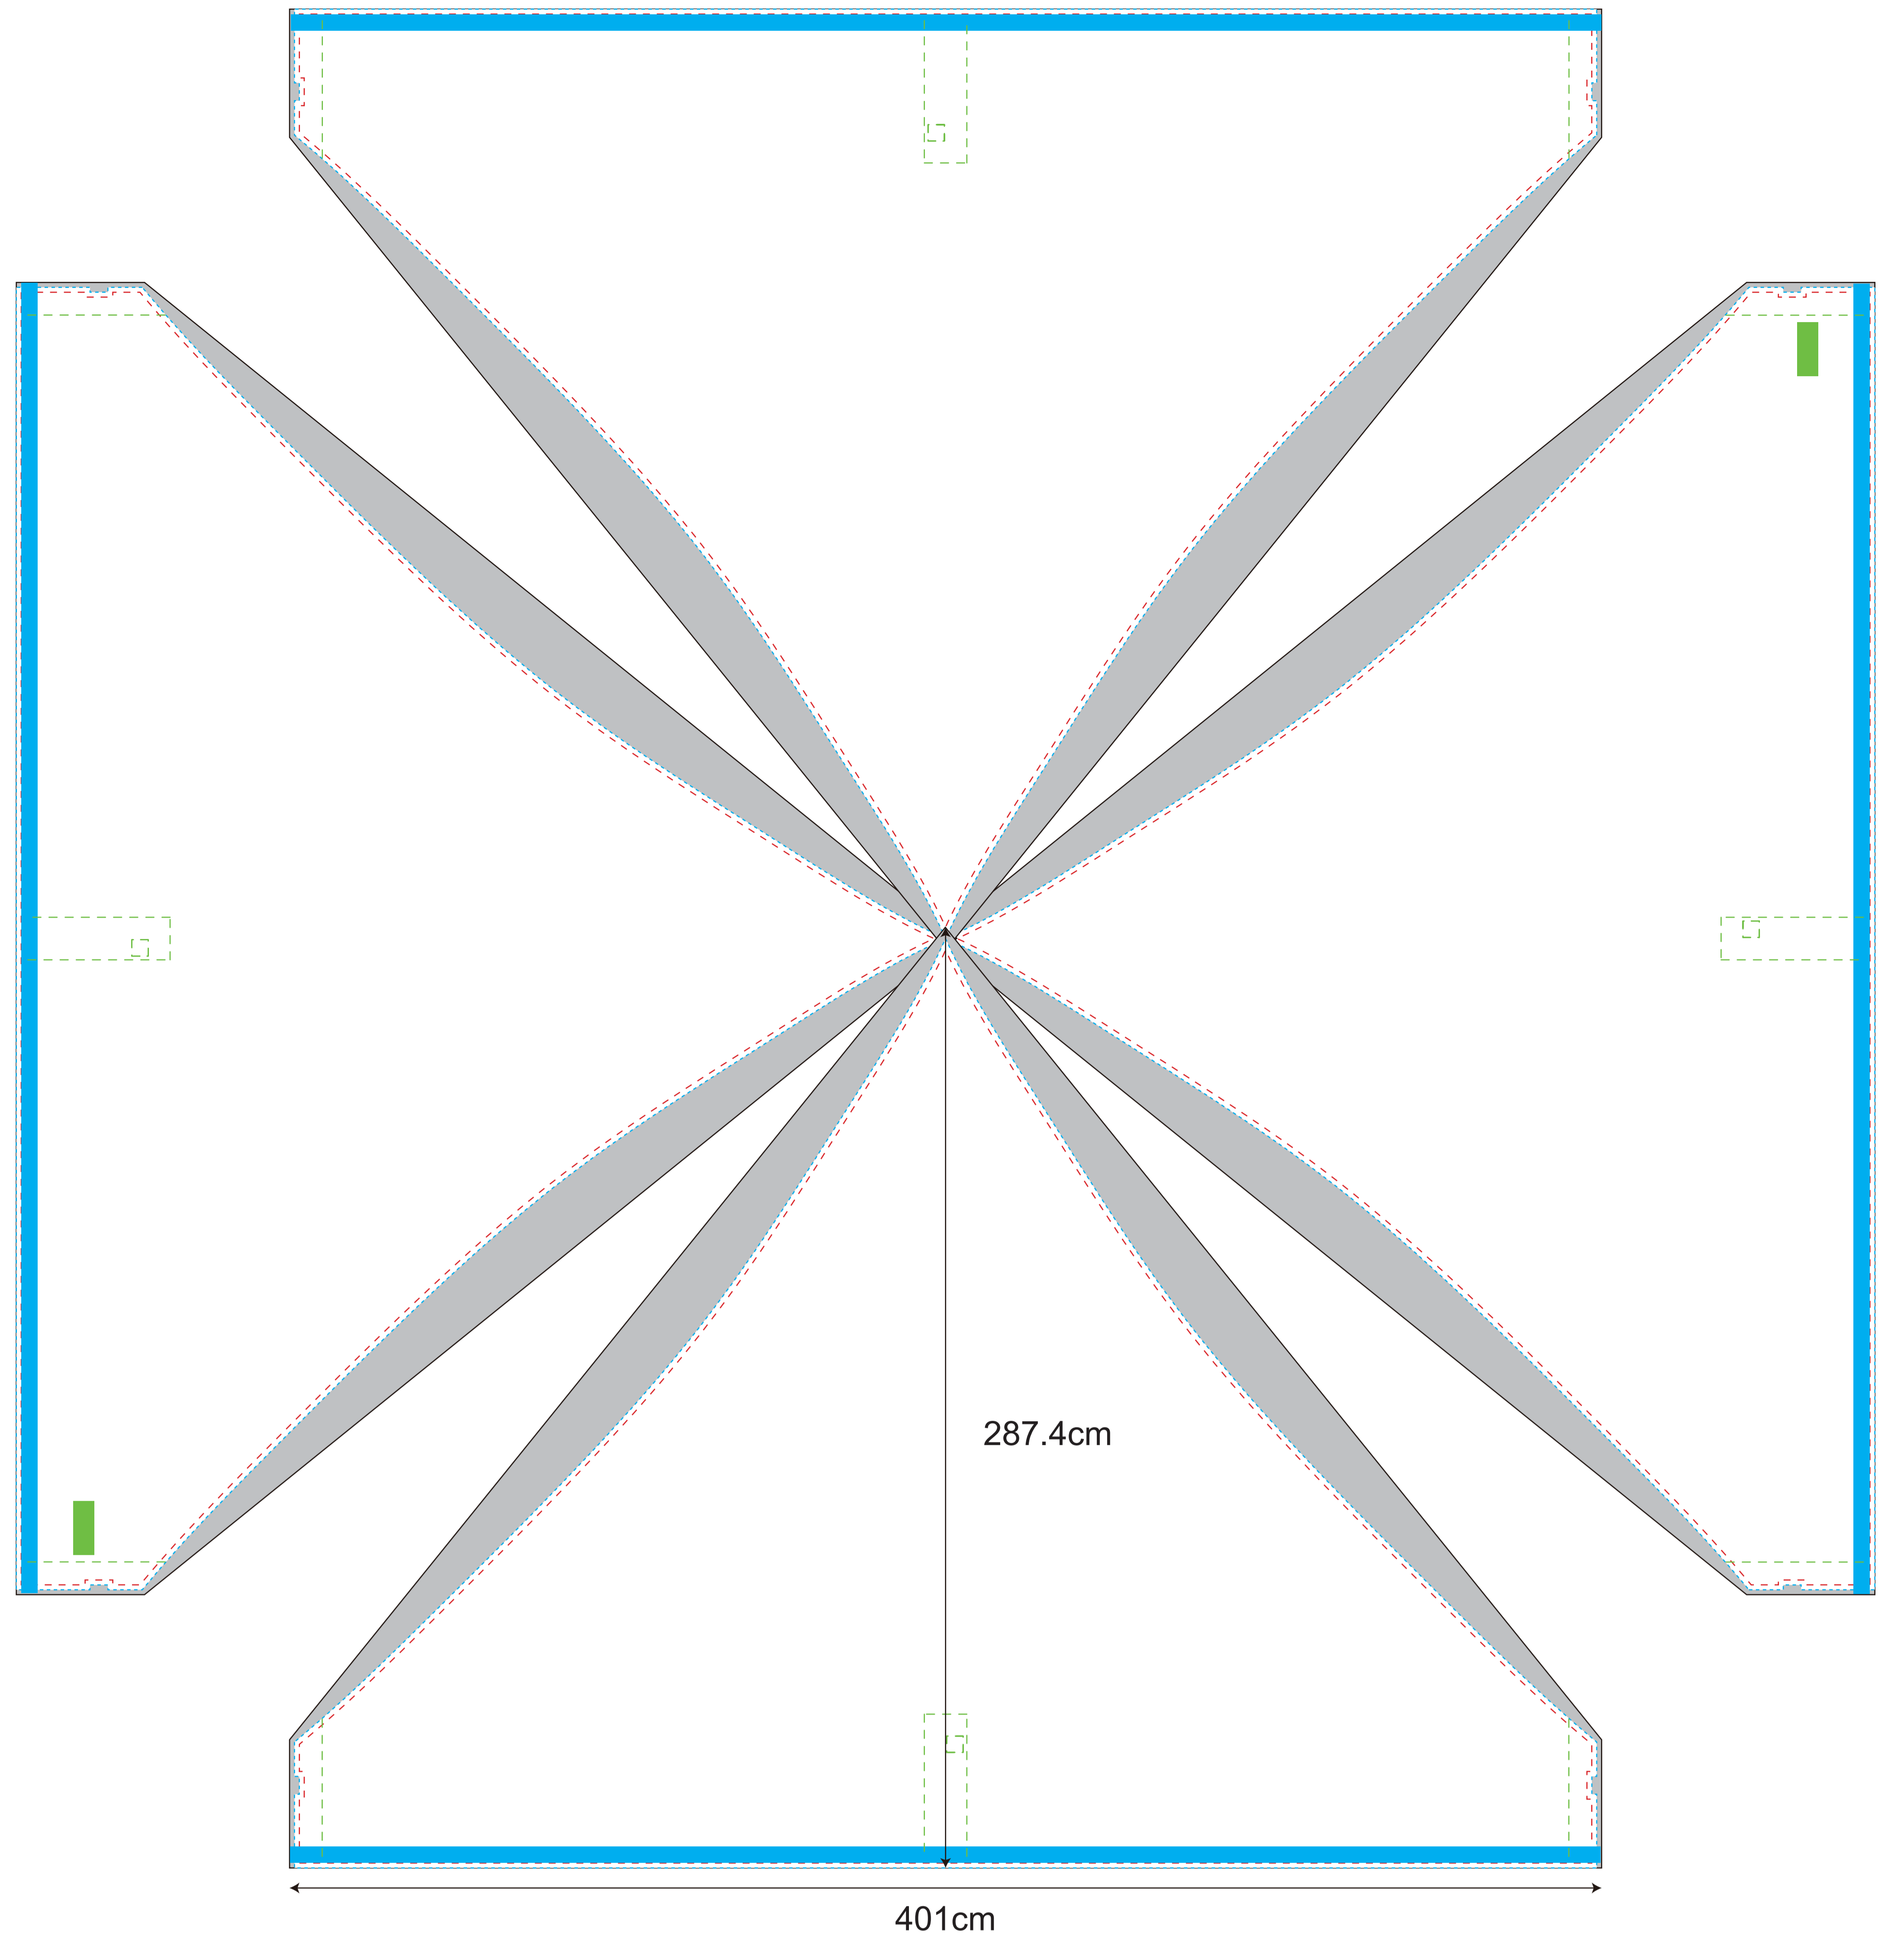

XP440

(1:10)

- - - - - Visual range
- - - - - Cutting line
- Printing line
- - - - - Thread
- - - - - Folding line (upper area fold to the back)
- Bleed (No important information)
- Velcro(inside)
- Velcro(outside)
- Round Plastic
- Label
- welding

Top (For digital printing & screen printing)

4m wall (For digital printing & screen printing)

4m half wall (For digital printing & screen printing)

4m door (For digital printing & screen printing)

4m door (For digital printing & screen printing)

4m window (For screen printing)

4m window (For digital printing & screen printing)