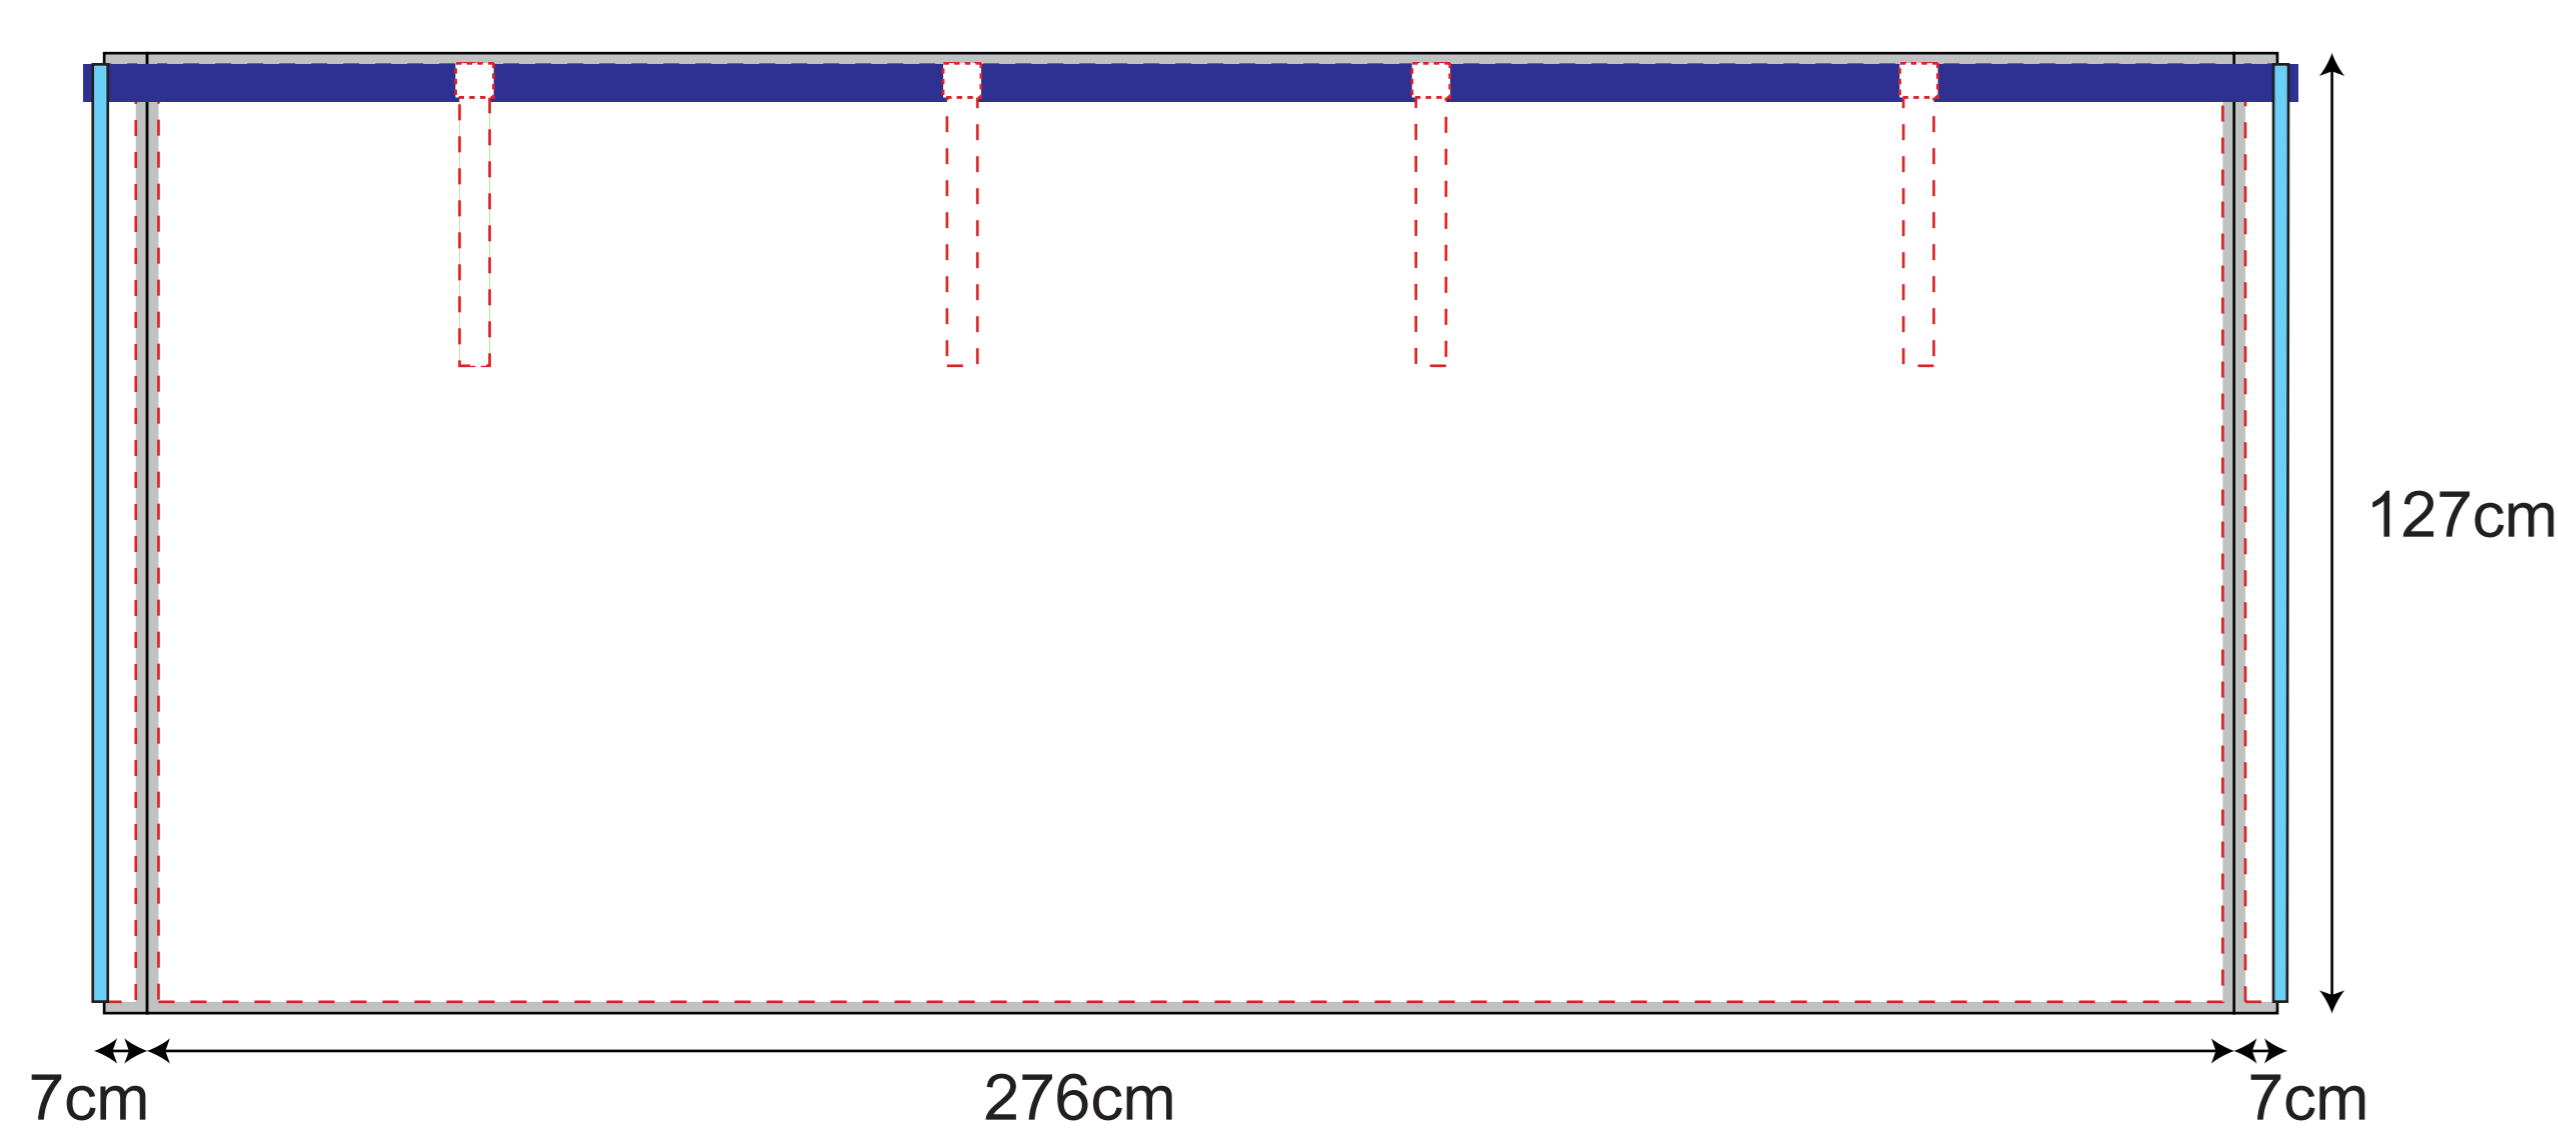

XP330

(1:10)

- - - - - Visual range
- - - - - Cutting line
- Printing line
- - - - - Thread
- - - - - Folding line (upper area fold to the back)
- Bleed (**No important information**)
- Velcro(inside)
- Velcro(outside)
- Round Plastic
- Label
- welding

Top (For digital printing & screen printing)

3m WALL

(For digital printing & screen printing)

3m DOOR WALL

(For digital printing & screen printing)

3m WINDOW WALL

(For digital printing & screen printing)

(For screen printing)

3m HALF WALL

UP
(For digital printing & screen printing)

Up (With Window)
(For digital printing & screen printing)

DOWN
(For digital printing & screen printing)

Up (With Window)
(For screen printing)