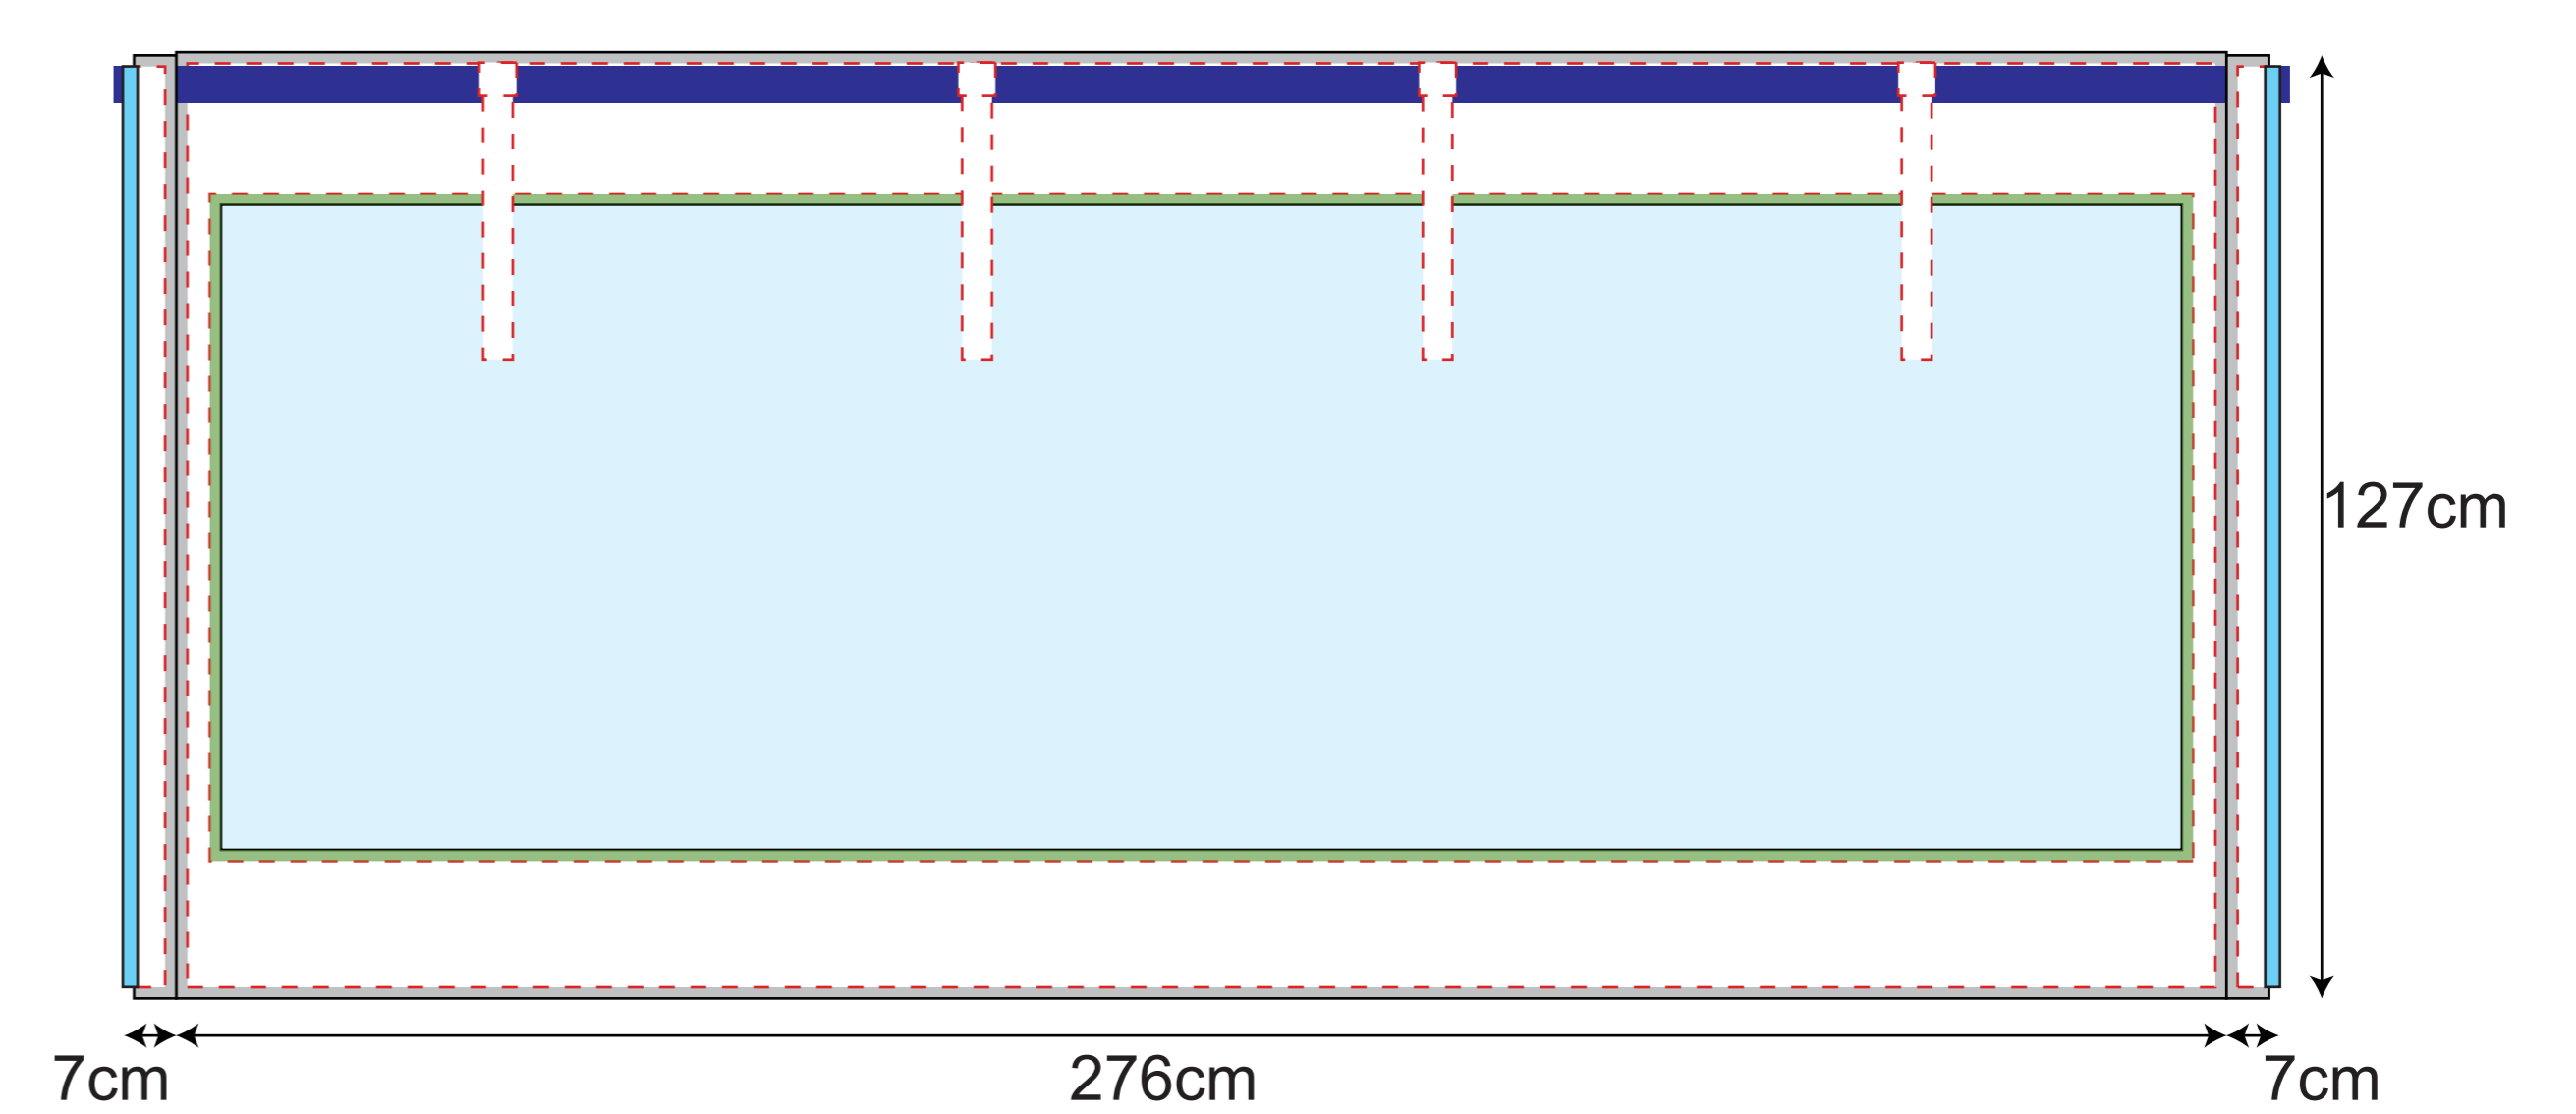

XP330

(1:10)

- - - - - Visual range
- - - - - Cutting line
- Printing line
- - - - - Thread
- - - - - Folding line (upper area fold to the back)
- Bleed (**No important information**)
- Velcro(inside)
- Velcro(outside)
- Round Plastic
- Label
- welding

Top (For digital printing & screen printing)

3m WALL

(For digital printing & screen printing)

3m DOOR WALL

(For digital printing & screen printing)

3m WINDOW WALL

(For digital printing & screen printing)

(For screen printing)

3m HALF WALL

UP
(For digital printing & screen printing)

Up (With Window)
(For digital printing & screen printing)

DOWN
(For digital printing & screen printing)

Up (With Window)
(For screen printing)