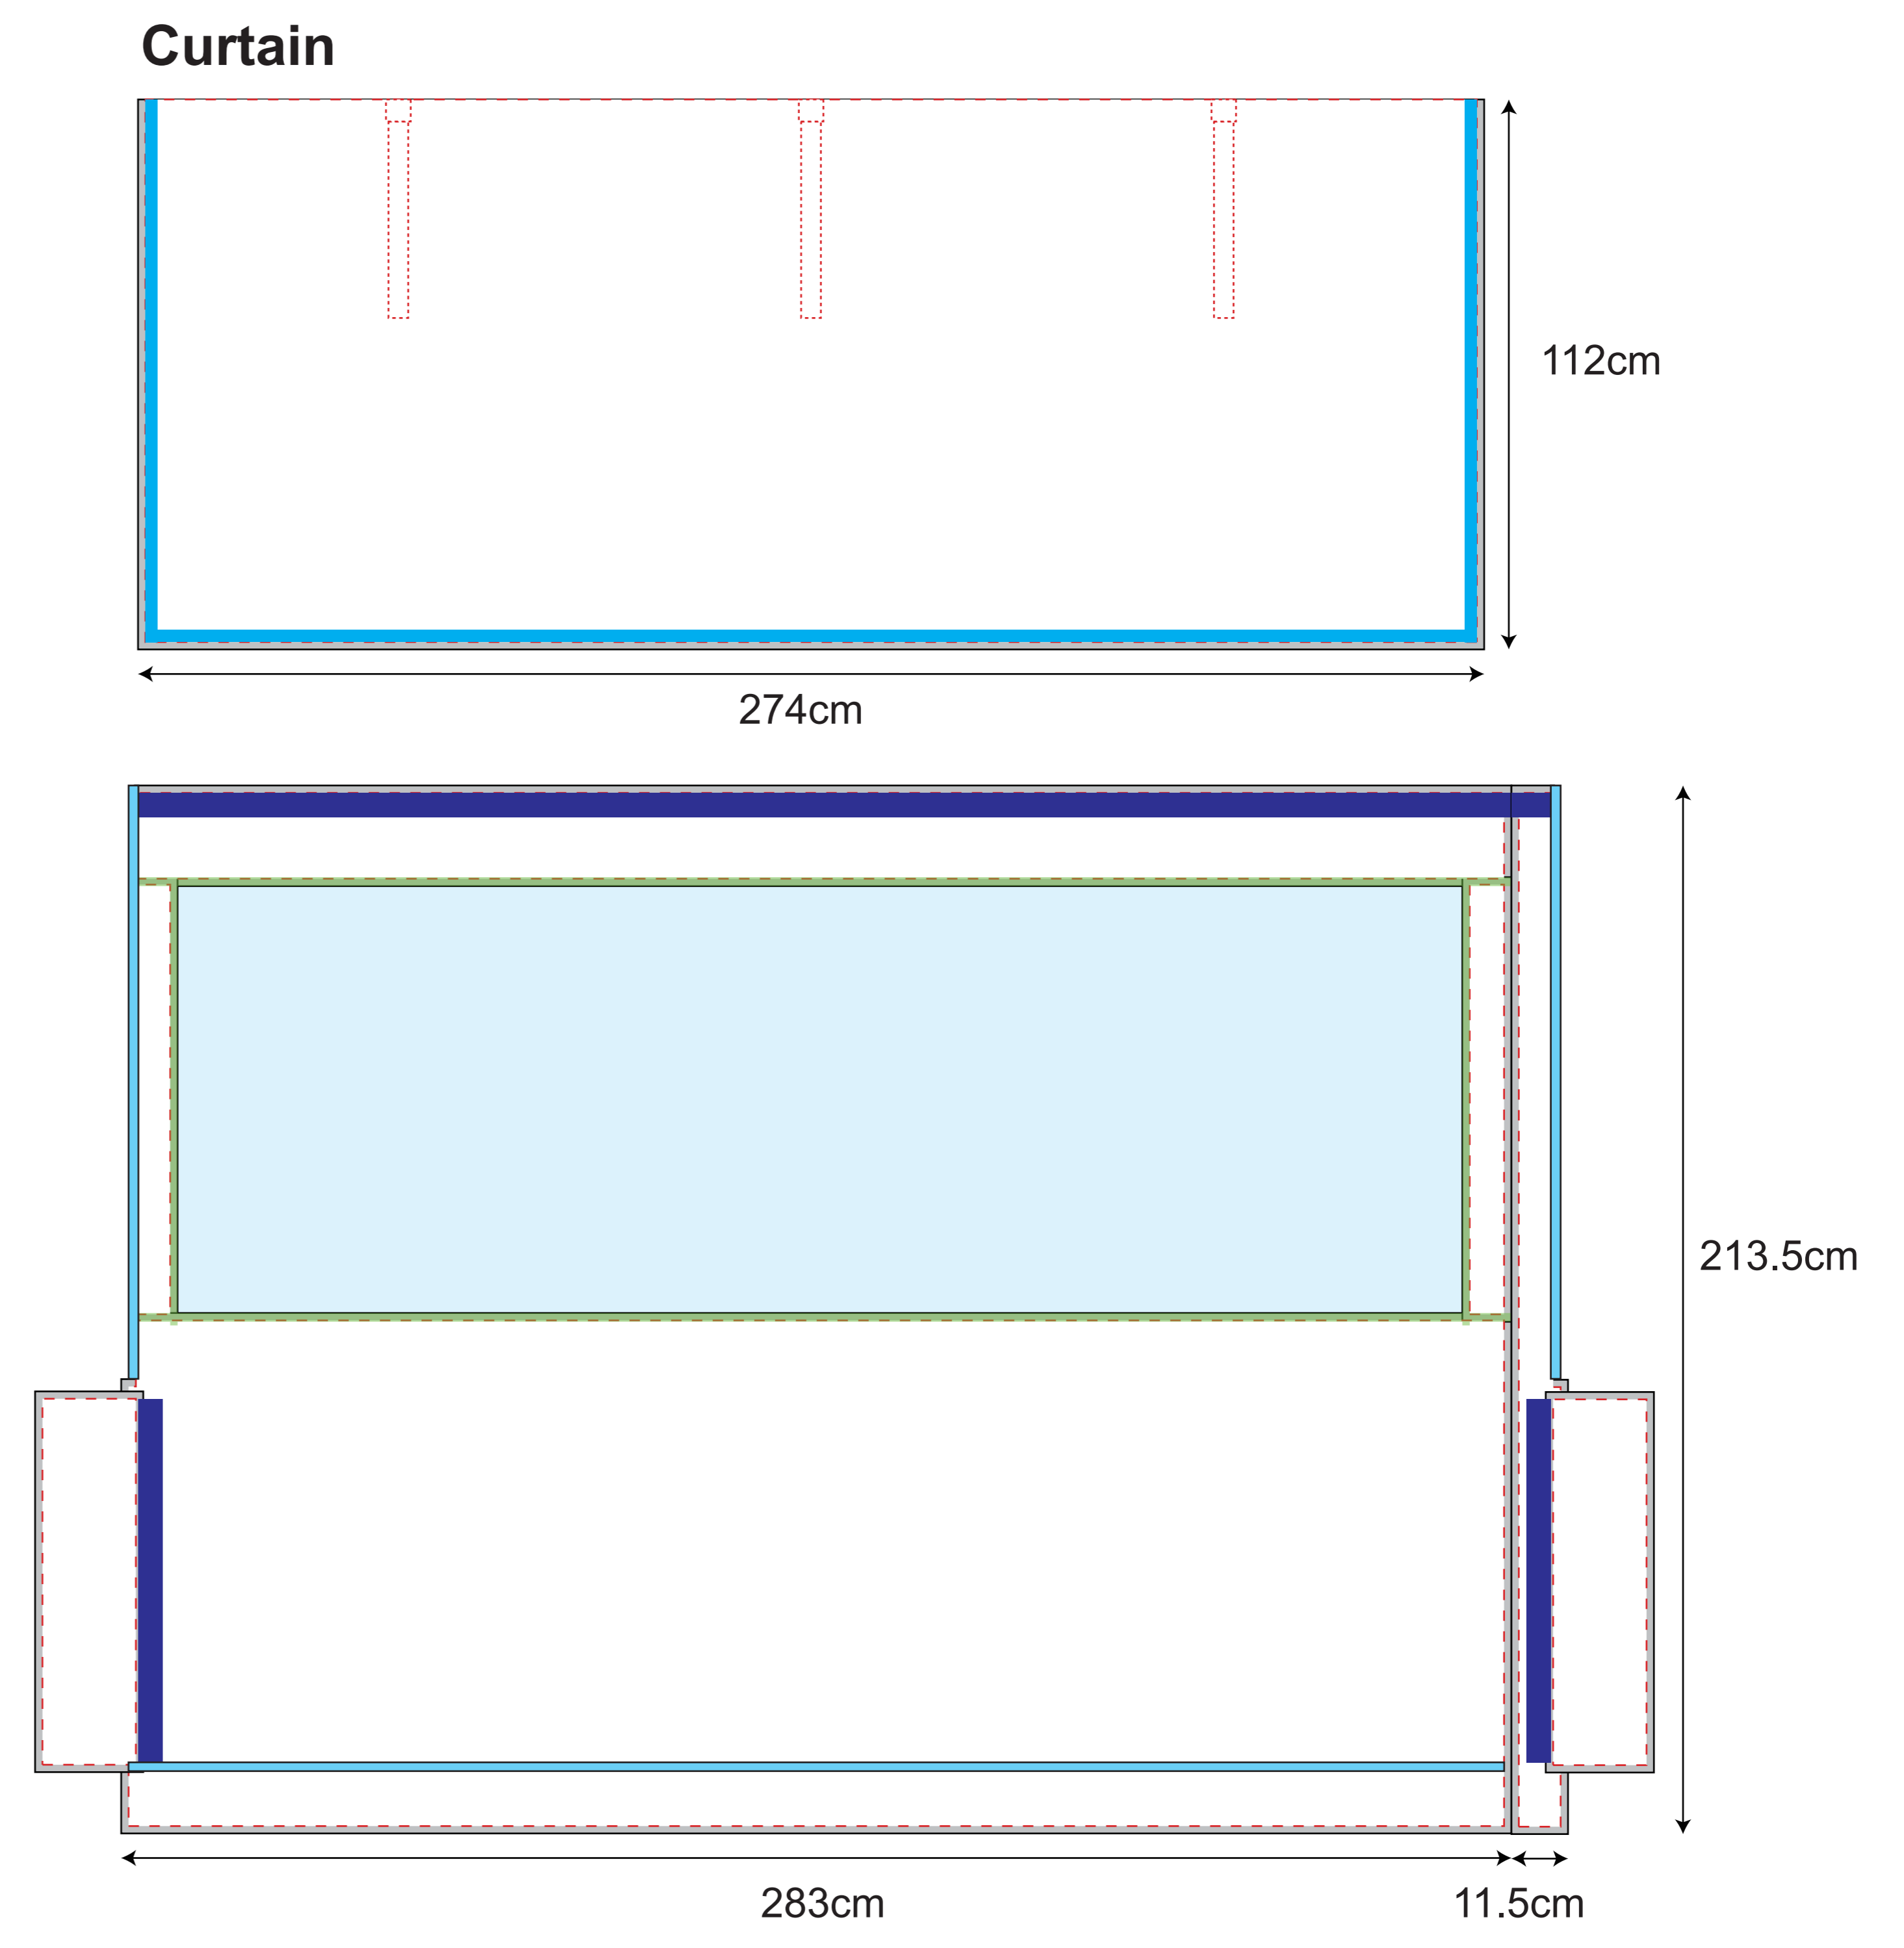

XP330

(1:10)

- - - - - Visual range
- - - - - Cutting line
- Printing line
- - - - - Thread
- - - - - Folding line (upper area fold to the back)
- Bleed (**No important information**)
- Velcro(inside)
- Velcro(outside)
- Round Plastic
- Label
- welding

Top (For digital printing & screen printing)

3m WALL

(For digital printing & screen printing)

3m DOOR WALL

(For digital printing & screen printing)

3m WINDOW WALL

(For digital printing & screen printing)

(For screen printing)

3m HALF WALL

UP
(For digital printing & screen printing)

Up (With Window)
(For digital printing & screen printing)

DOWN
(For digital printing & screen printing)

Up (With Window)
(For screen printing)