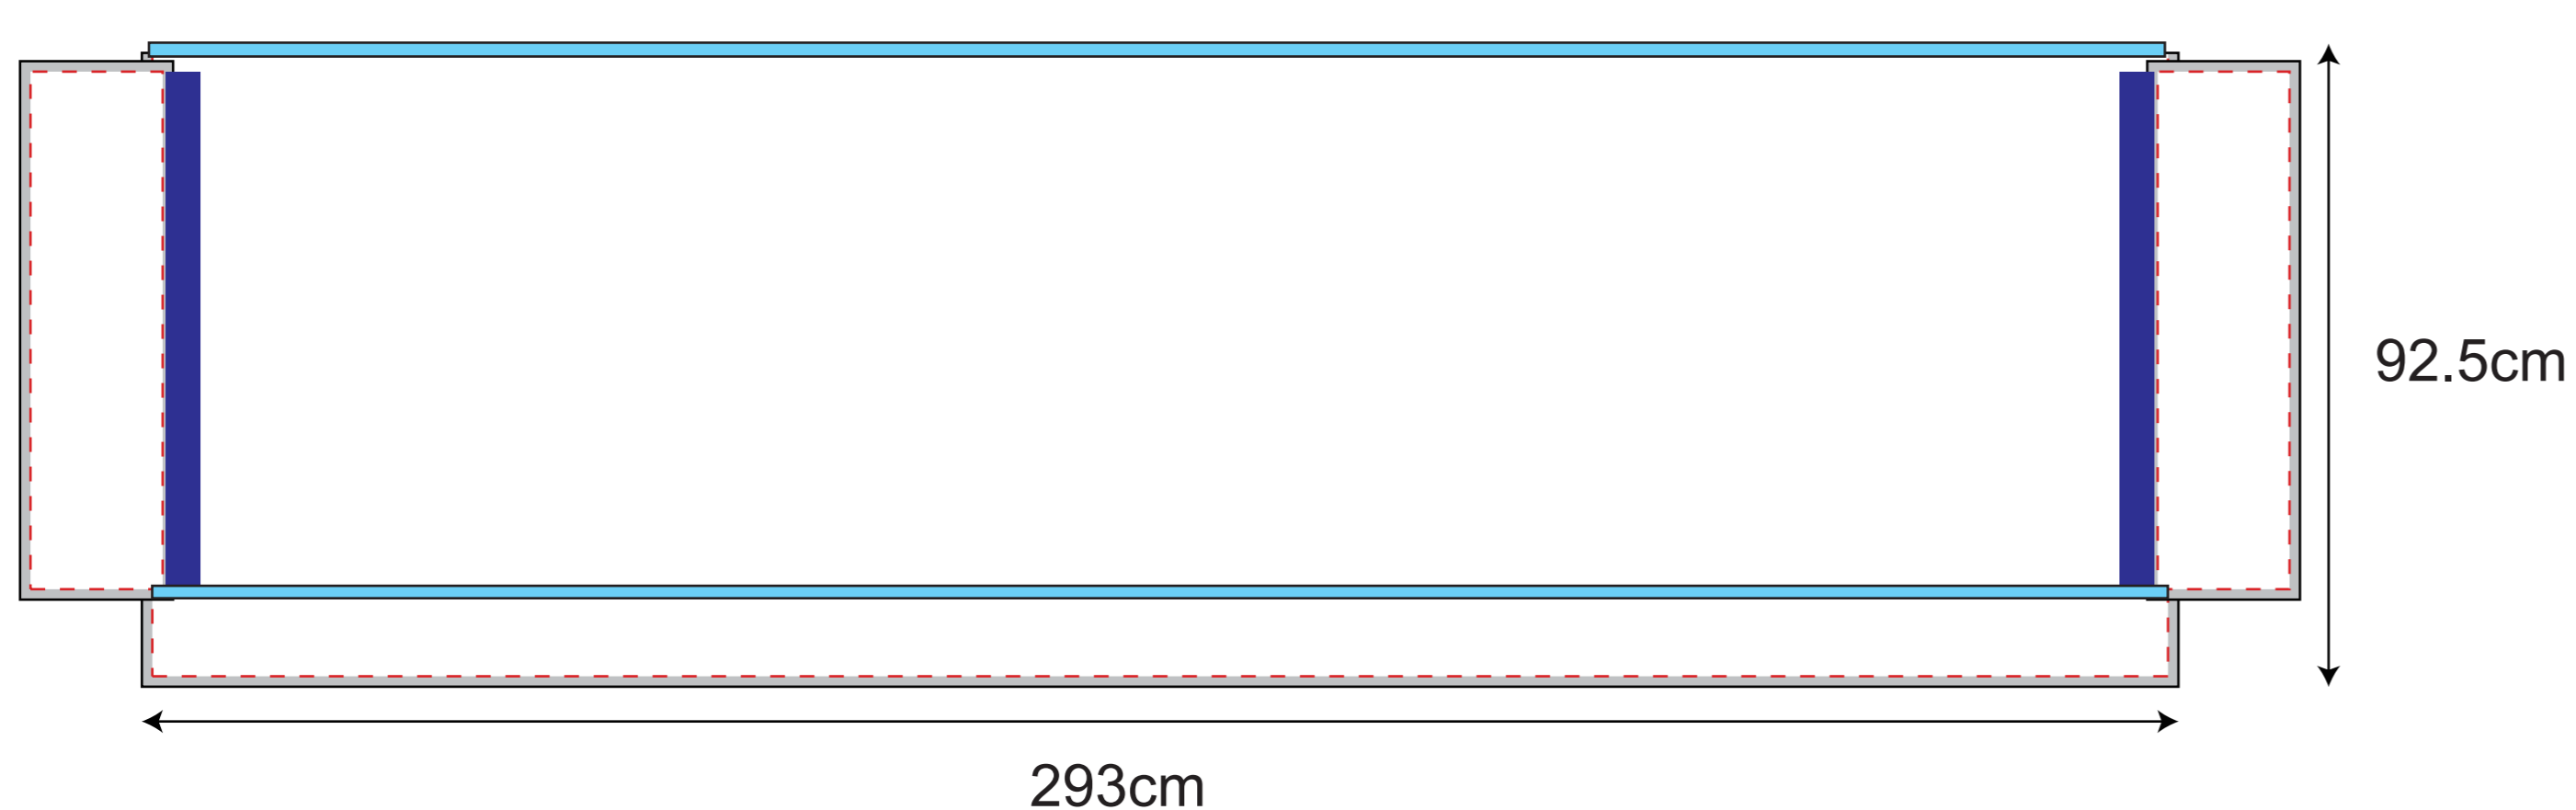

XP330

(1:10)

- - - - - Visual range
- - - - - Cutting line
- Printing line
- - - - - Thread
- - - - - Folding line (upper area fold to the back)
- Bleed (**No important information**)
- Velcro(inside)
- Velcro(outside)
- Round Plastic
- Label
- welding

Top (For digital printing & screen printing)

3m WALL

(For digital printing & screen printing)

3m DOOR WALL

(For digital printing & screen printing)

3m WINDOW WALL

(For digital printing & screen printing)

(For screen printing)

3m HALF WALL

UP
(For digital printing & screen printing)

Up (With Window)
(For digital printing & screen printing)

DOWN
(For digital printing & screen printing)

Up (With Window)
(For screen printing)