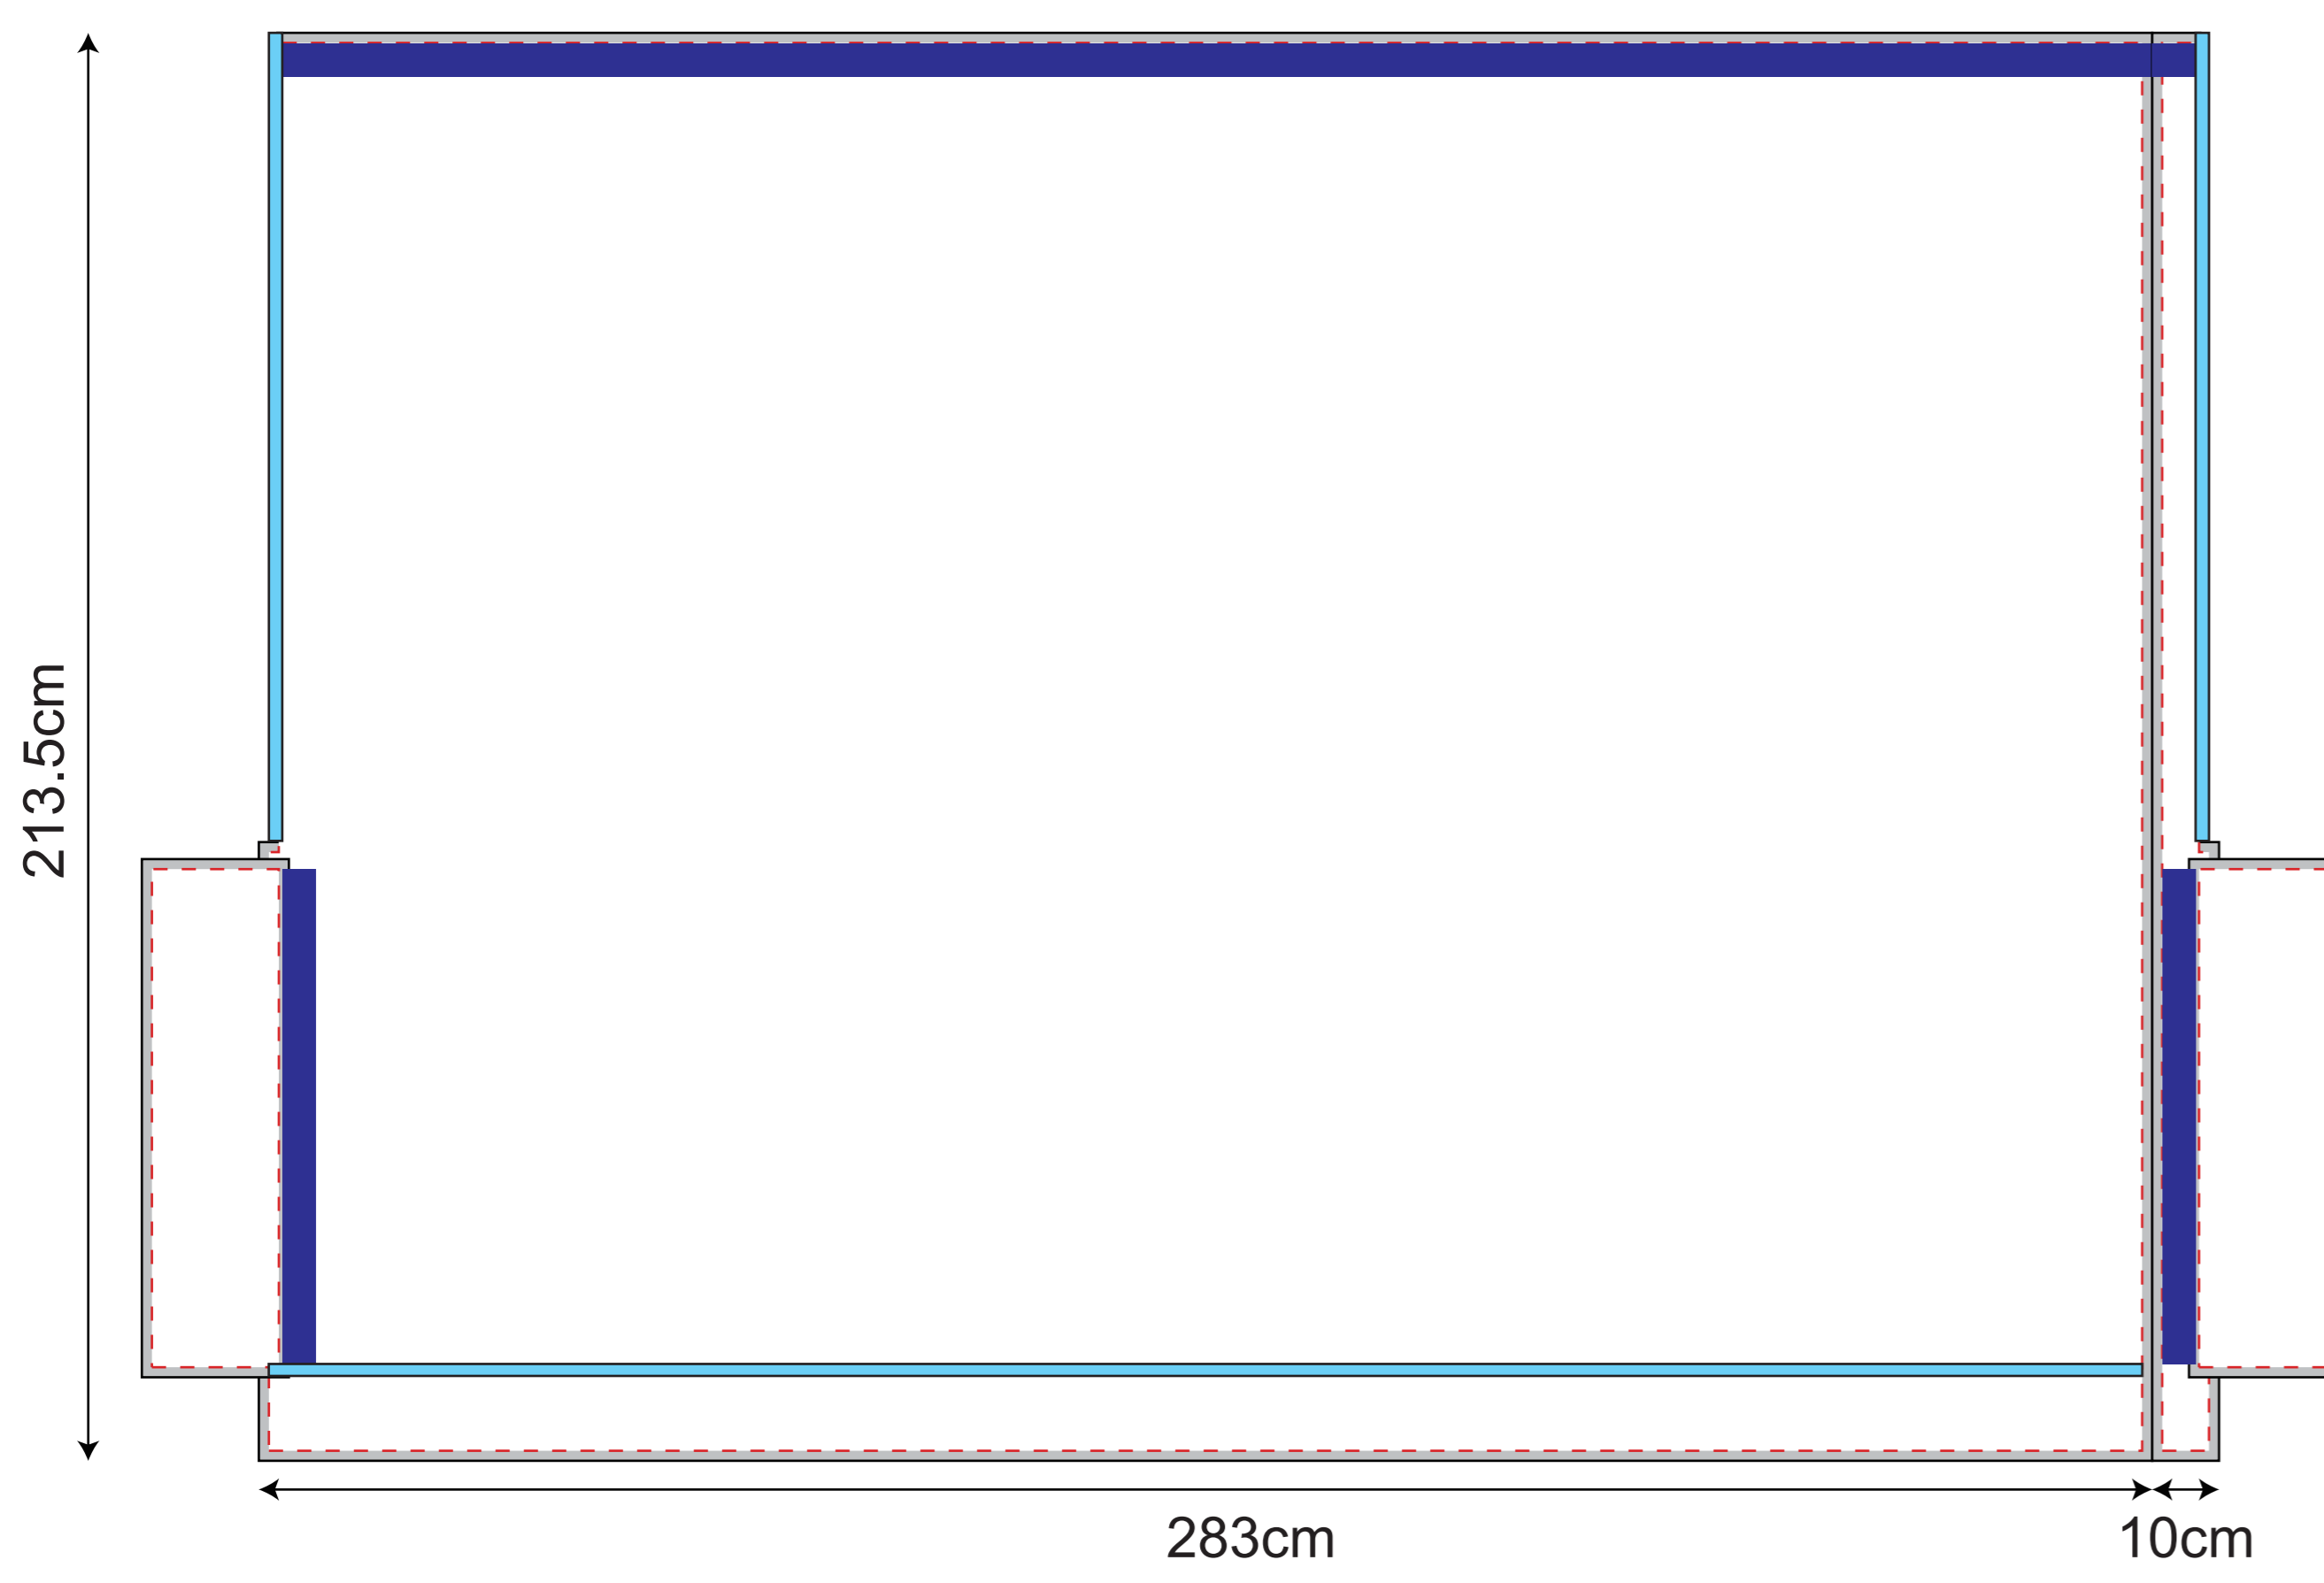

XP330

(1:10)

- - - - - Visual range
- - - - - Cutting line
- Printing line
- - - - - Thread
- - - - - Folding line (upper area fold to the back)
- Bleed (**No important information**)
- Velcro(inside)
- Velcro(outside)
- Round Plastic
- Label
- welding

Top (For digital printing & screen printing)

3m WALL

(For digital printing & screen printing)

3m DOOR WALL

(For digital printing & screen printing)

3m WINDOW WALL

(For digital printing & screen printing)

(For screen printing)

3m HALF WALL

UP
(For digital printing & screen printing)

Up (With Window)
(For digital printing & screen printing)

DOWN
(For digital printing & screen printing)

Up (With Window)
(For screen printing)