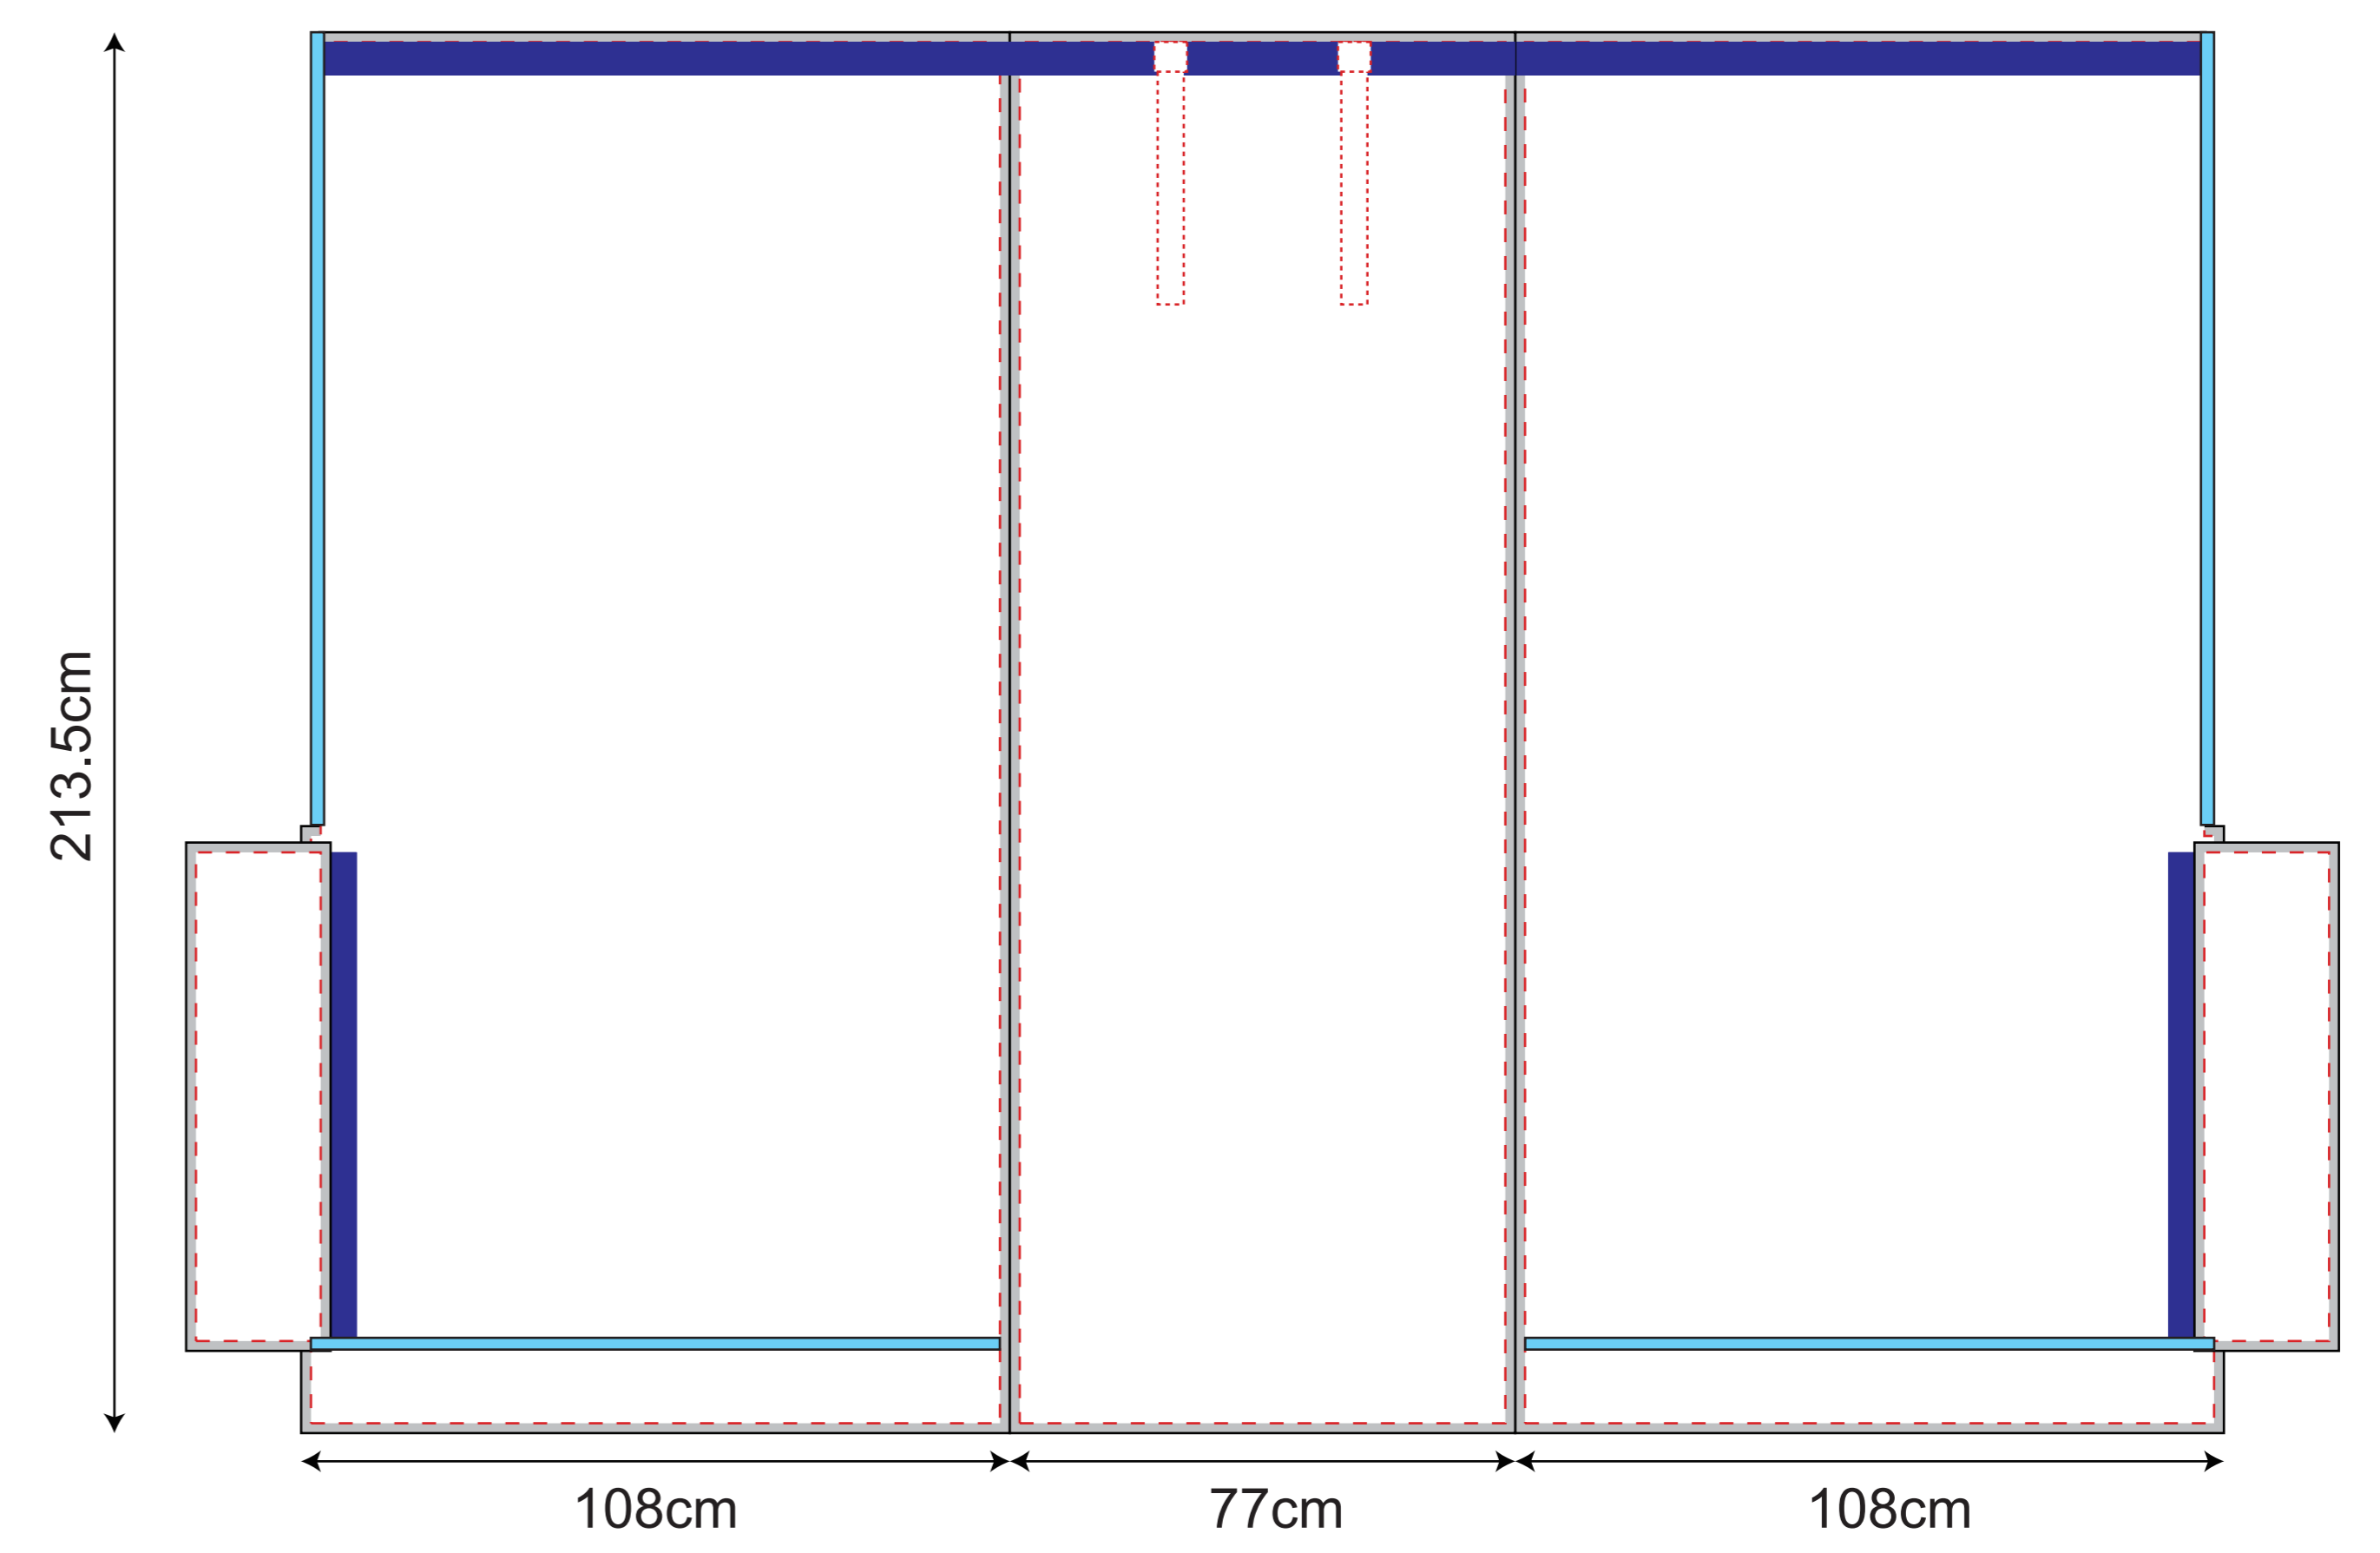

XP330

(1:10)

- - - - - Visual range
- - - - - Cutting line
- Printing line
- - - - - Thread
- - - - - Folding line (upper area fold to the back)
- Bleed (**No important information**)
- Velcro(inside)
- Velcro(outside)
- Round Plastic
- Label
- welding

Top (For digital printing & screen printing)

3m WALL

(For digital printing & screen printing)

3m DOOR WALL

(For digital printing & screen printing)

3m WINDOW WALL

(For digital printing & screen printing)

(For screen printing)

3m HALF WALL

UP
(For digital printing & screen printing)

Up (With Window)
(For digital printing & screen printing)

DOWN
(For digital printing & screen printing)

Up (With Window)
(For screen printing)