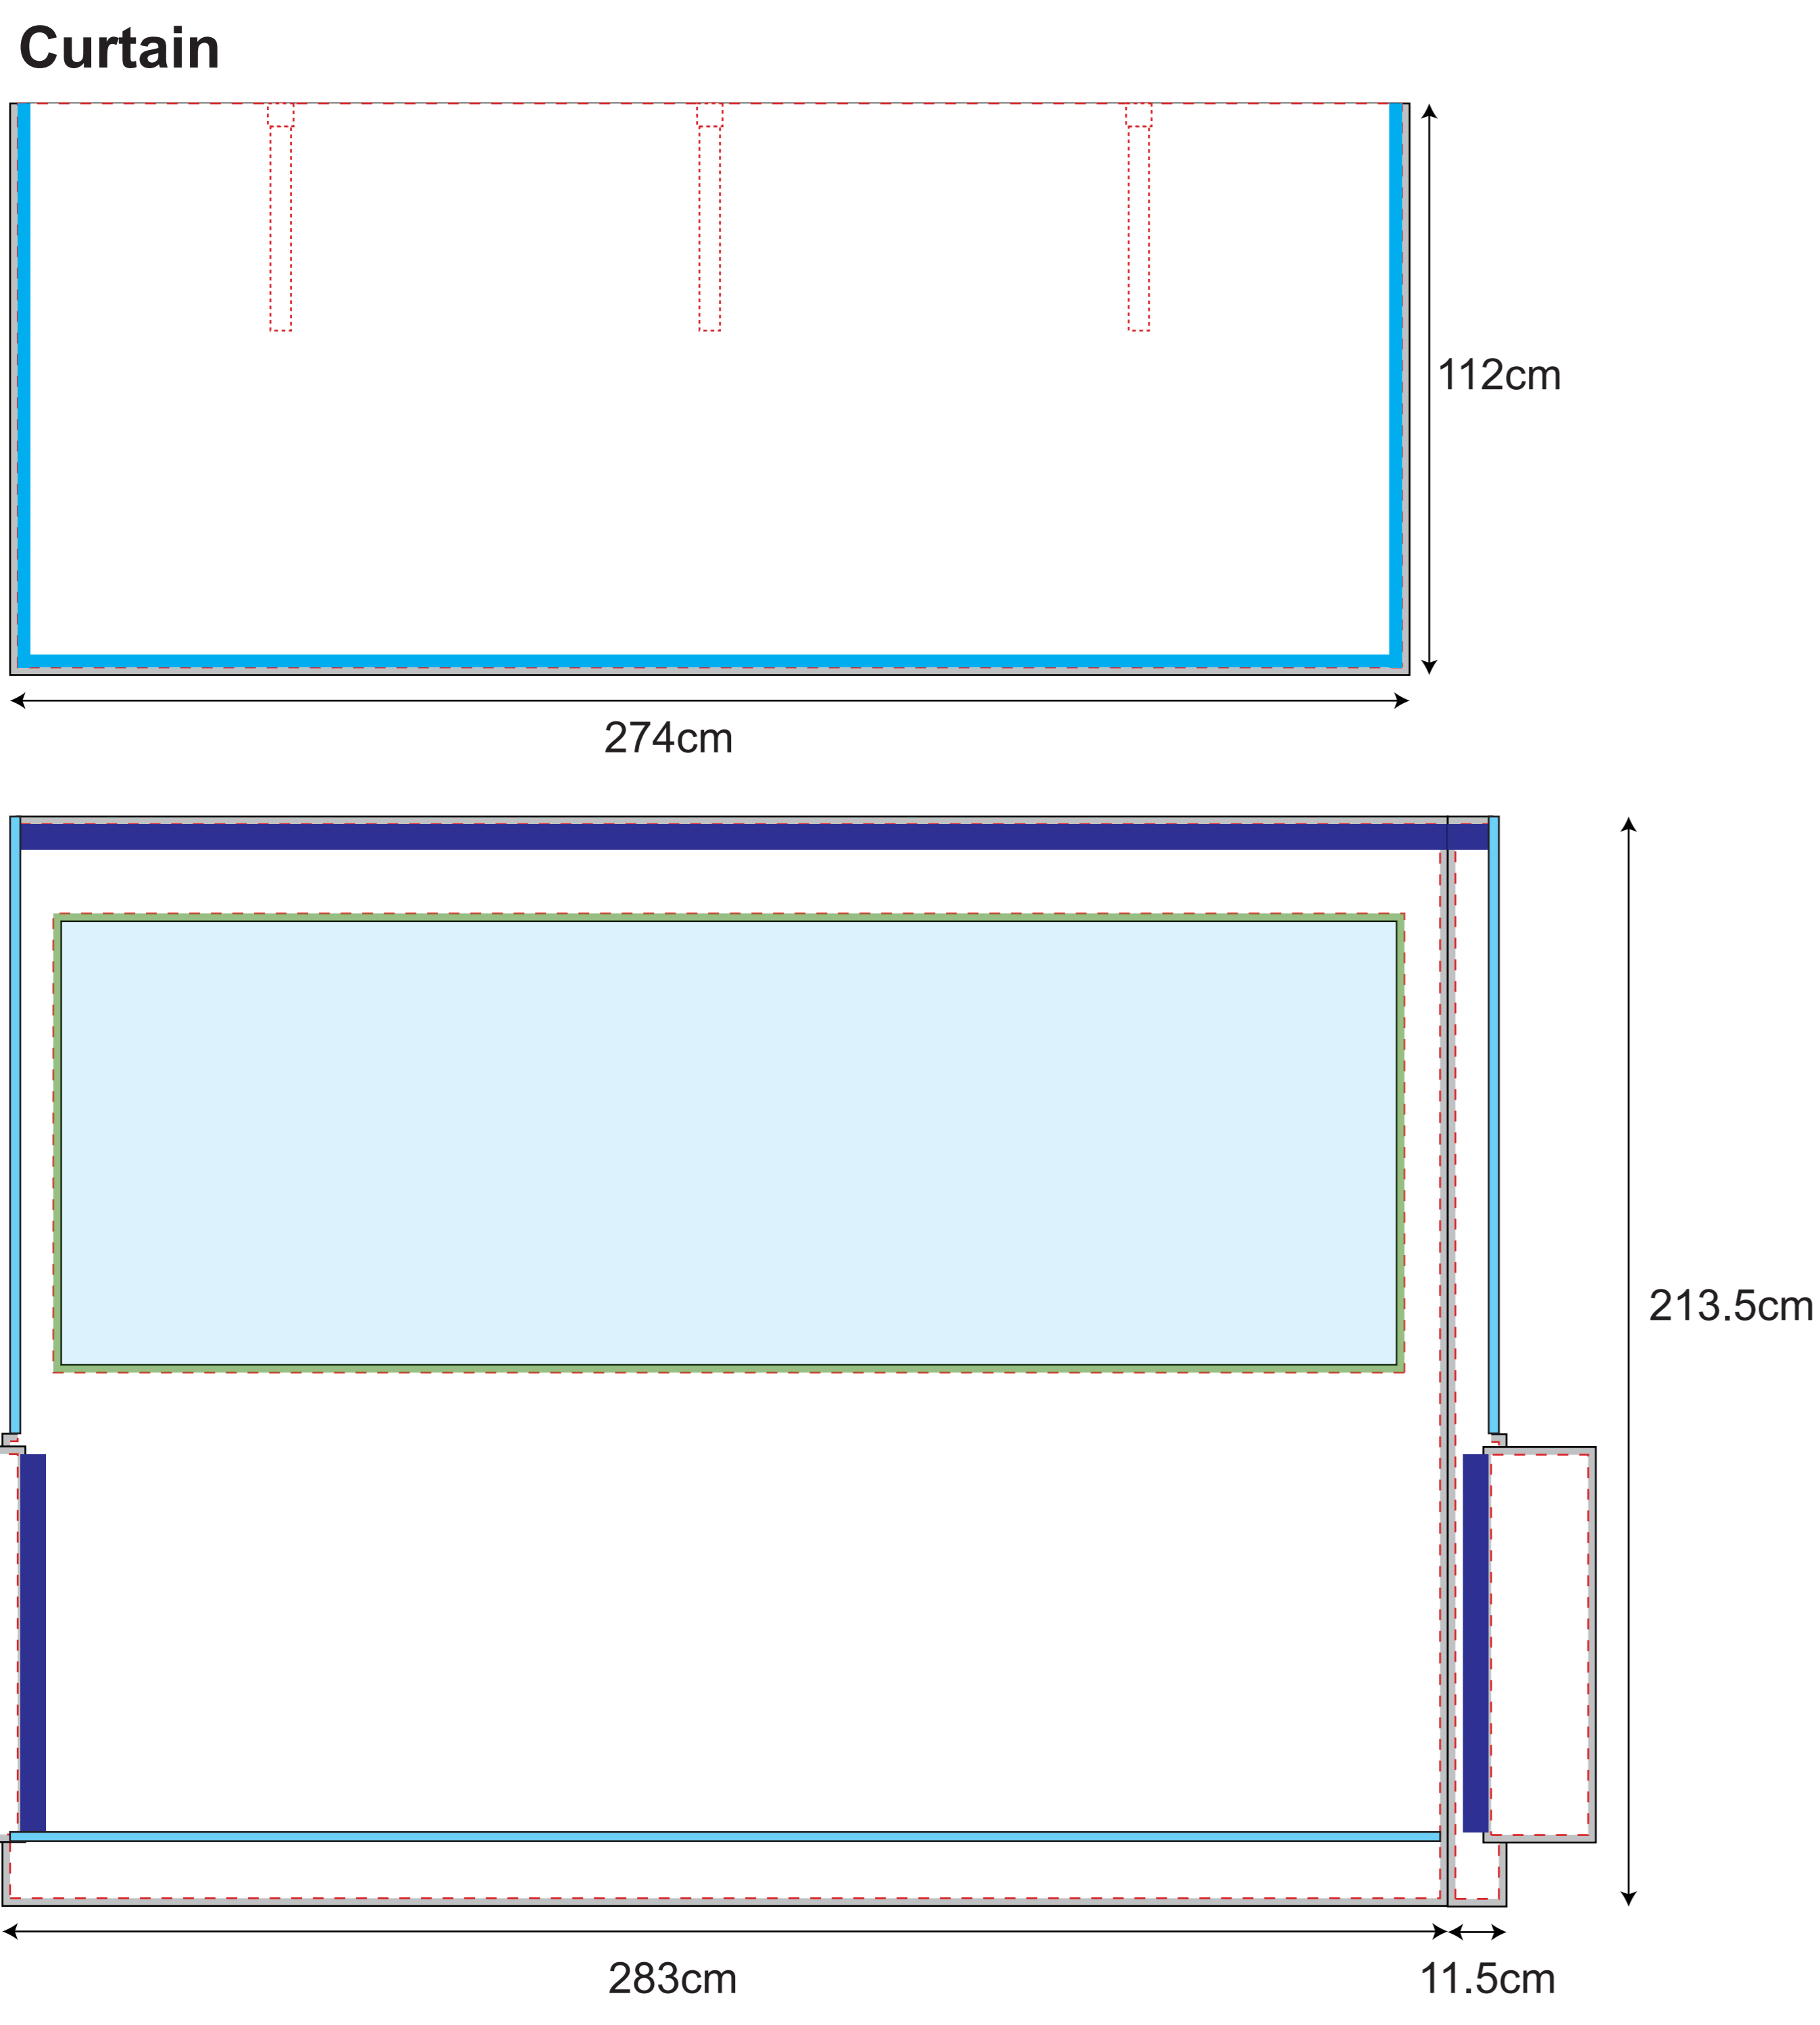

XP330

(1:10)

- - - - - Visual range
- - - - - Cutting line
- Printing line
- - - - - Thread
- - - - - Folding line (upper area fold to the back)
- Bleed (**No important information**)
- Velcro(inside)
- Velcro(outside)
- Round Plastic
- Label
- welding

Top (For digital printing & screen printing)

3m WALL

(For digital printing & screen printing)

3m DOOR WALL

(For digital printing & screen printing)

3m WINDOW WALL

(For digital printing & screen printing)

(For screen printing)

3m HALF WALL

UP
(For digital printing & screen printing)

Up (With Window)
(For digital printing & screen printing)

DOWN
(For digital printing & screen printing)

Up (With Window)
(For screen printing)