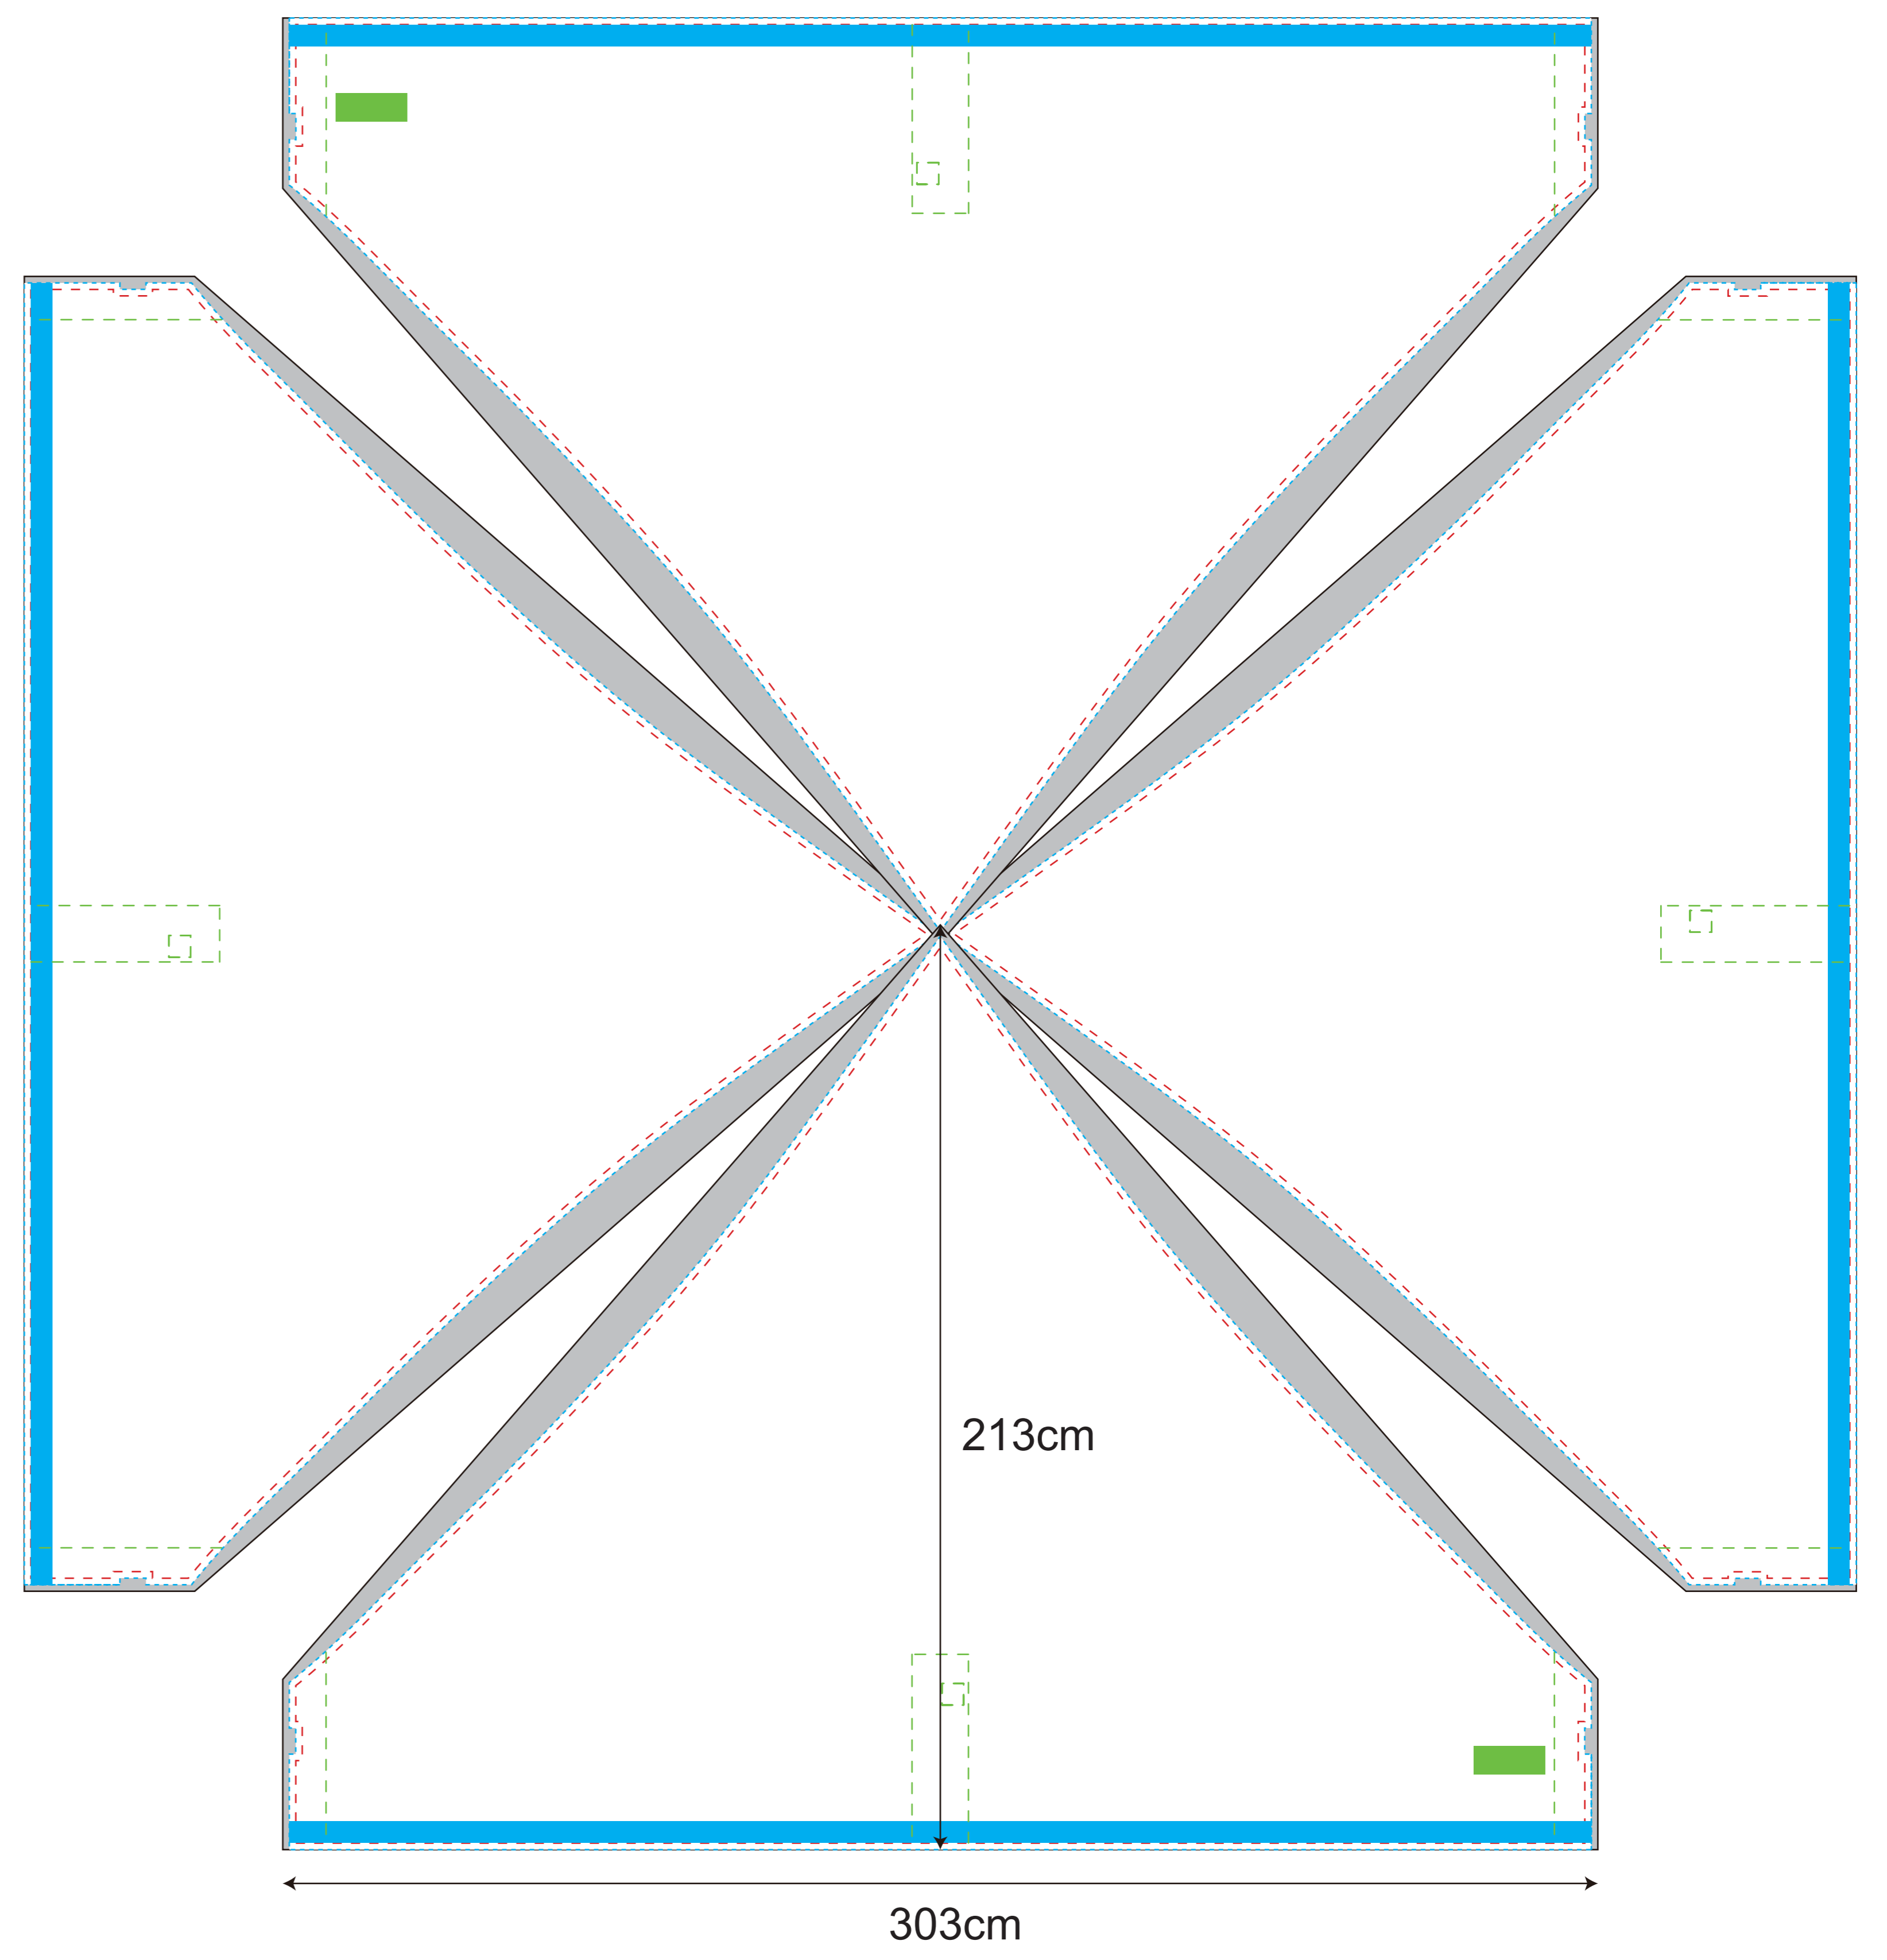

XP330

(1:10)

- - - - - Visual range
- - - - - Cutting line
- Printing line
- - - - - Thread
- - - - - Folding line (upper area fold to the back)
- Bleed (**No important information**)
- Velcro(inside)
- Velcro(outside)
- Round Plastic
- Label
- welding

Top (For digital printing & screen printing)

3m WALL

(For digital printing & screen printing)

3m DOOR WALL

(For digital printing & screen printing)

3m WINDOW WALL

(For digital printing & screen printing)

(For screen printing)

3m HALF WALL

UP
(For digital printing & screen printing)

Up (With Window)
(For digital printing & screen printing)

DOWN
(For digital printing & screen printing)

Up (With Window)
(For screen printing)