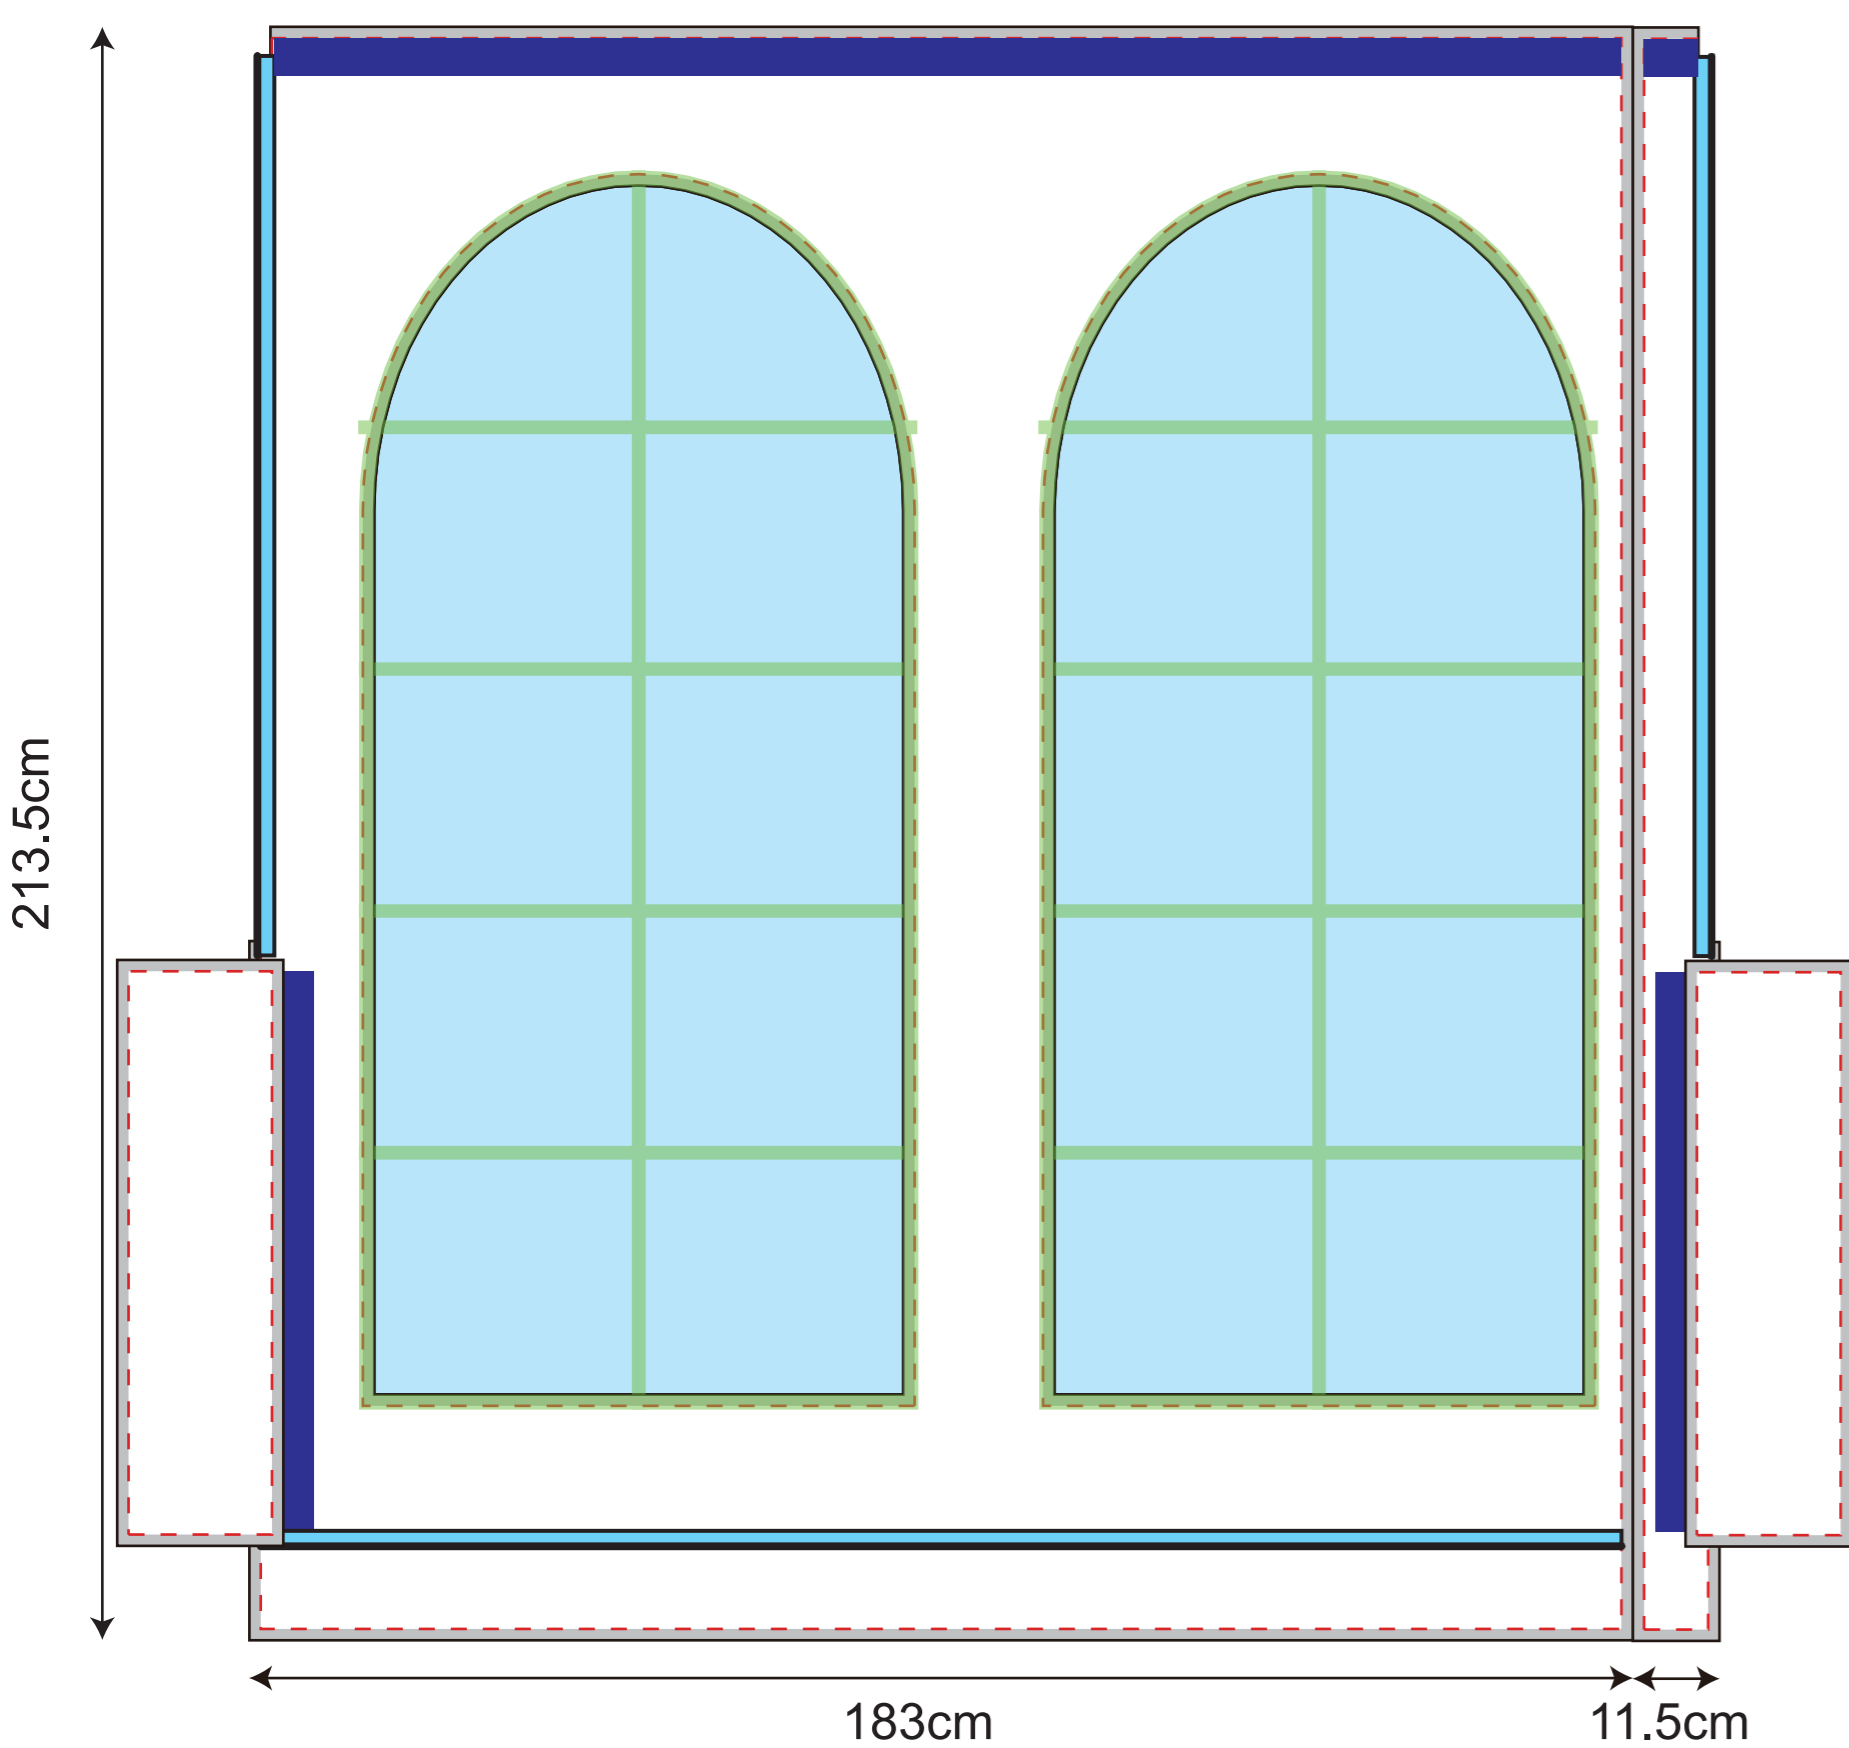

XP220

(1:10)

- - - - - Visual range
- - - - - Cutting line
- — — — — Printing line
- - - - - Thread
- - - - - Folding line (upper area fold to the back)
- Bleed (**No important information**)
- Velcro(inside)
- Velcro(outside)
- Round Plastic
- Label
- welding

Top (For digital printing & screen printing)

2m wall (For digital printing & screen printing)

2m door (For digital printing & screen printing)

2m window France (For digital printing & screen printing)

2m window