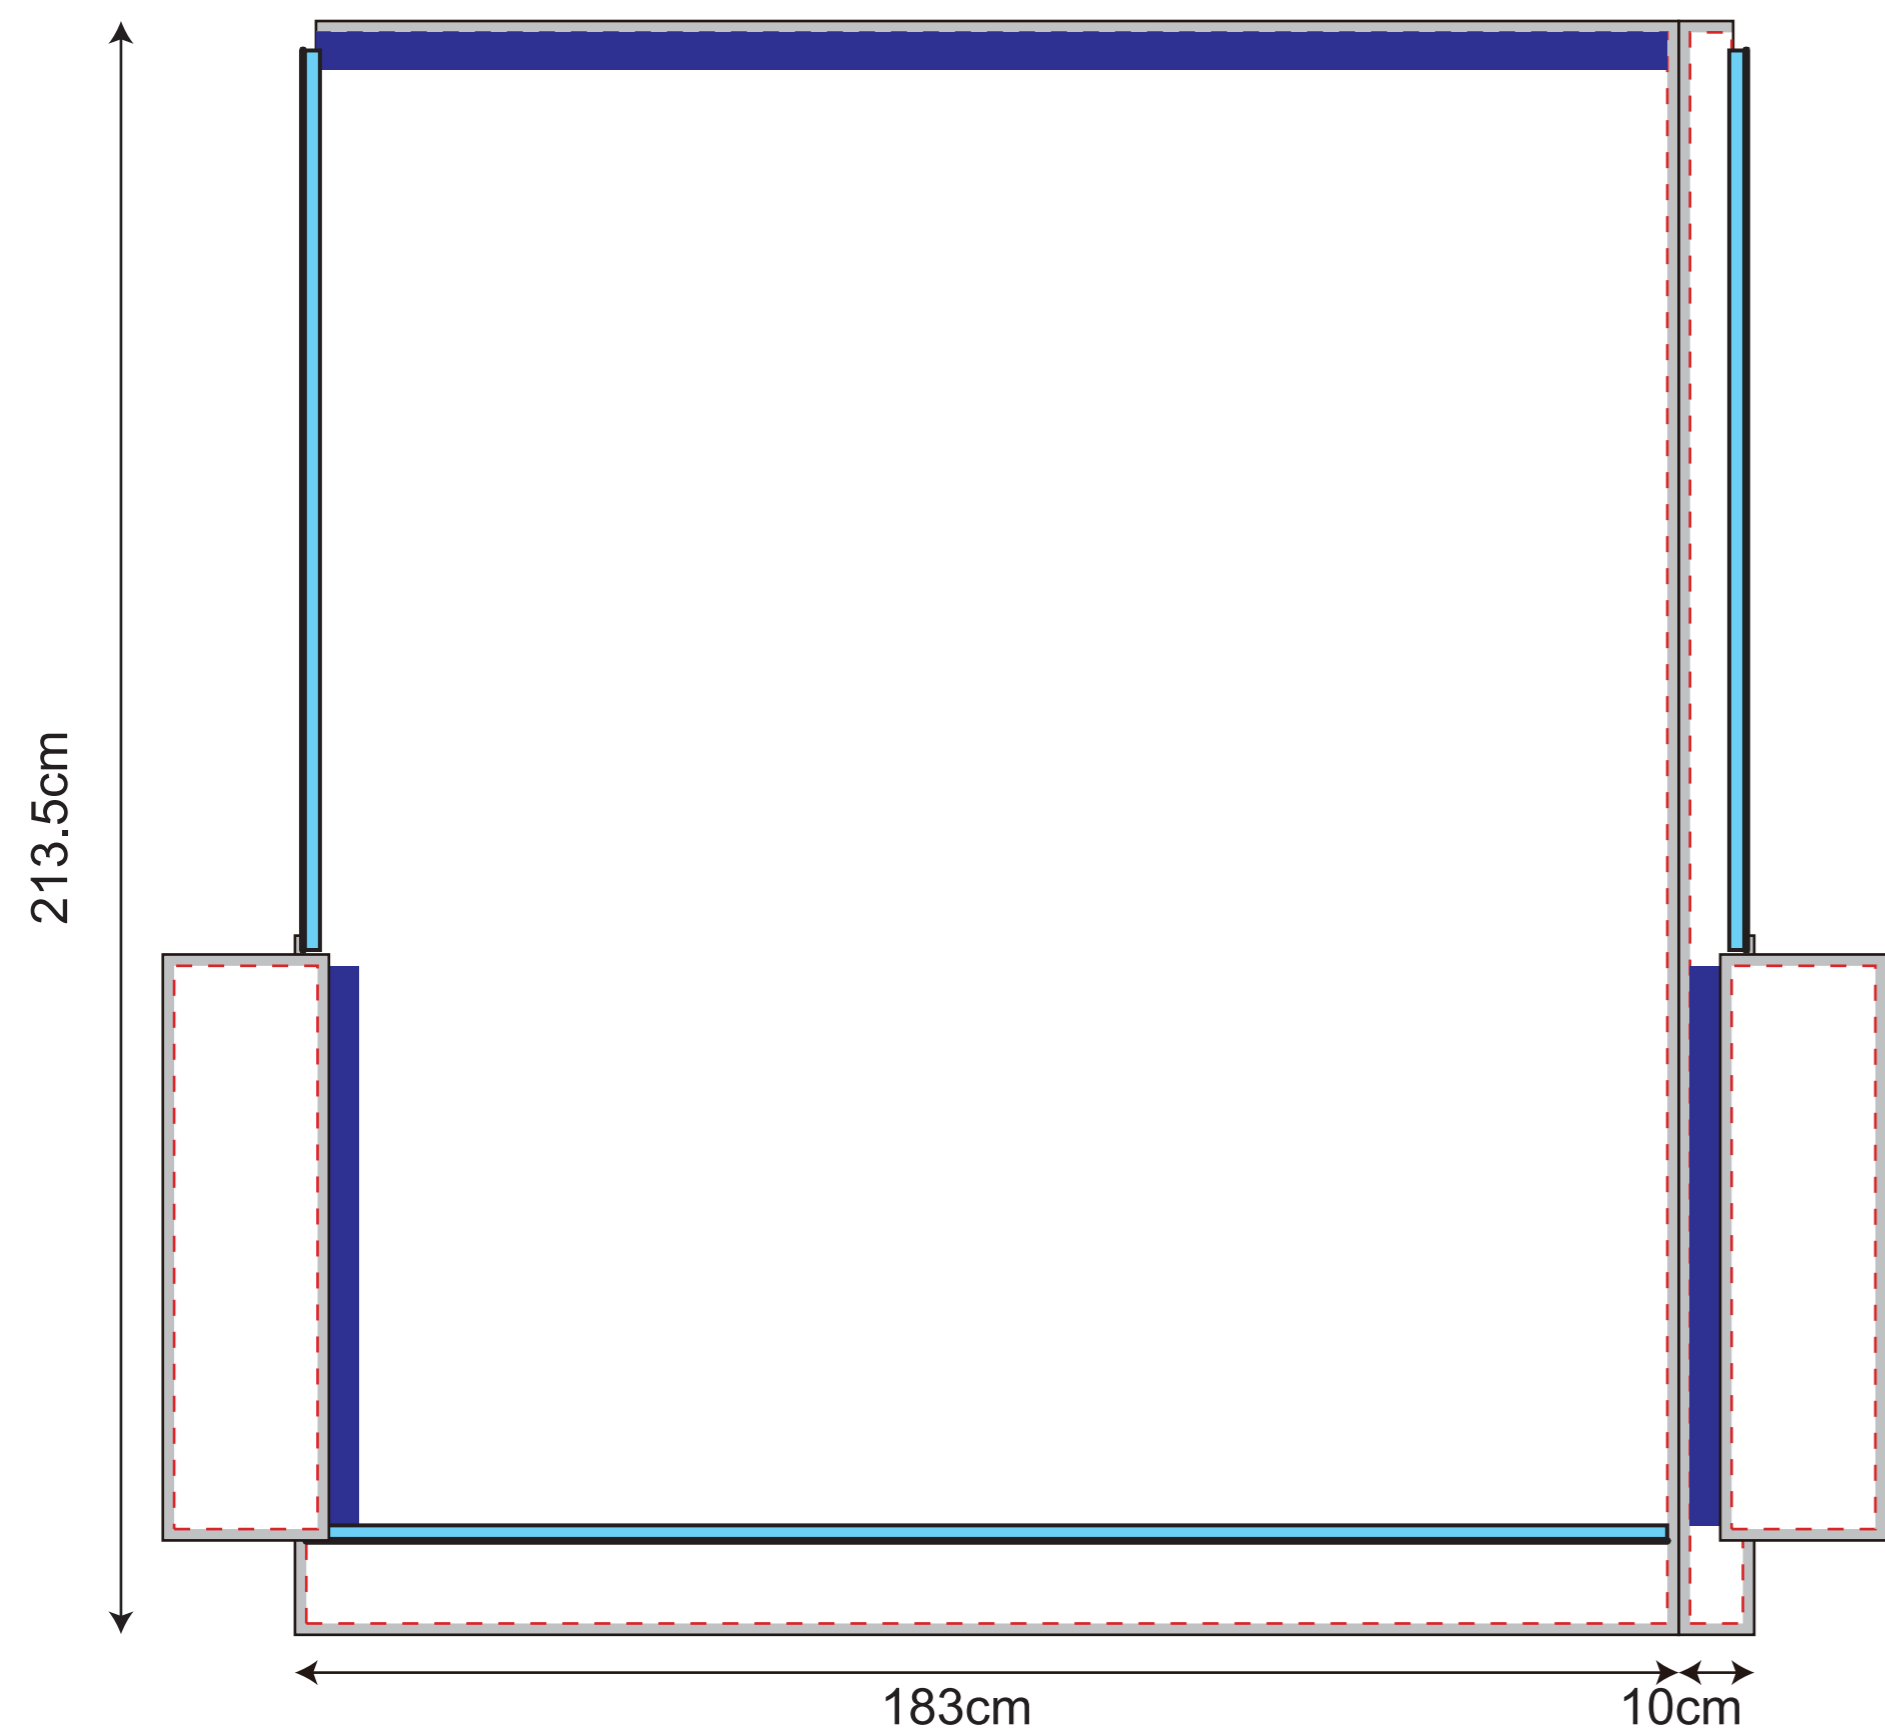

XP220

(1:10)

- - - - - Visual range
- - - - - Cutting line
- — — — — Printing line
- - - - - Thread
- - - - - Folding line (upper area fold to the back)
- Bleed (**No important information**)
- Velcro(inside)
- Velcro(outside)
- Round Plastic
- Label
- welding

Top (For digital printing & screen printing)

2m wall (For digital printing & screen printing)

2m door (For digital printing & screen printing)

2m window France (For digital printing & screen printing)

2m window