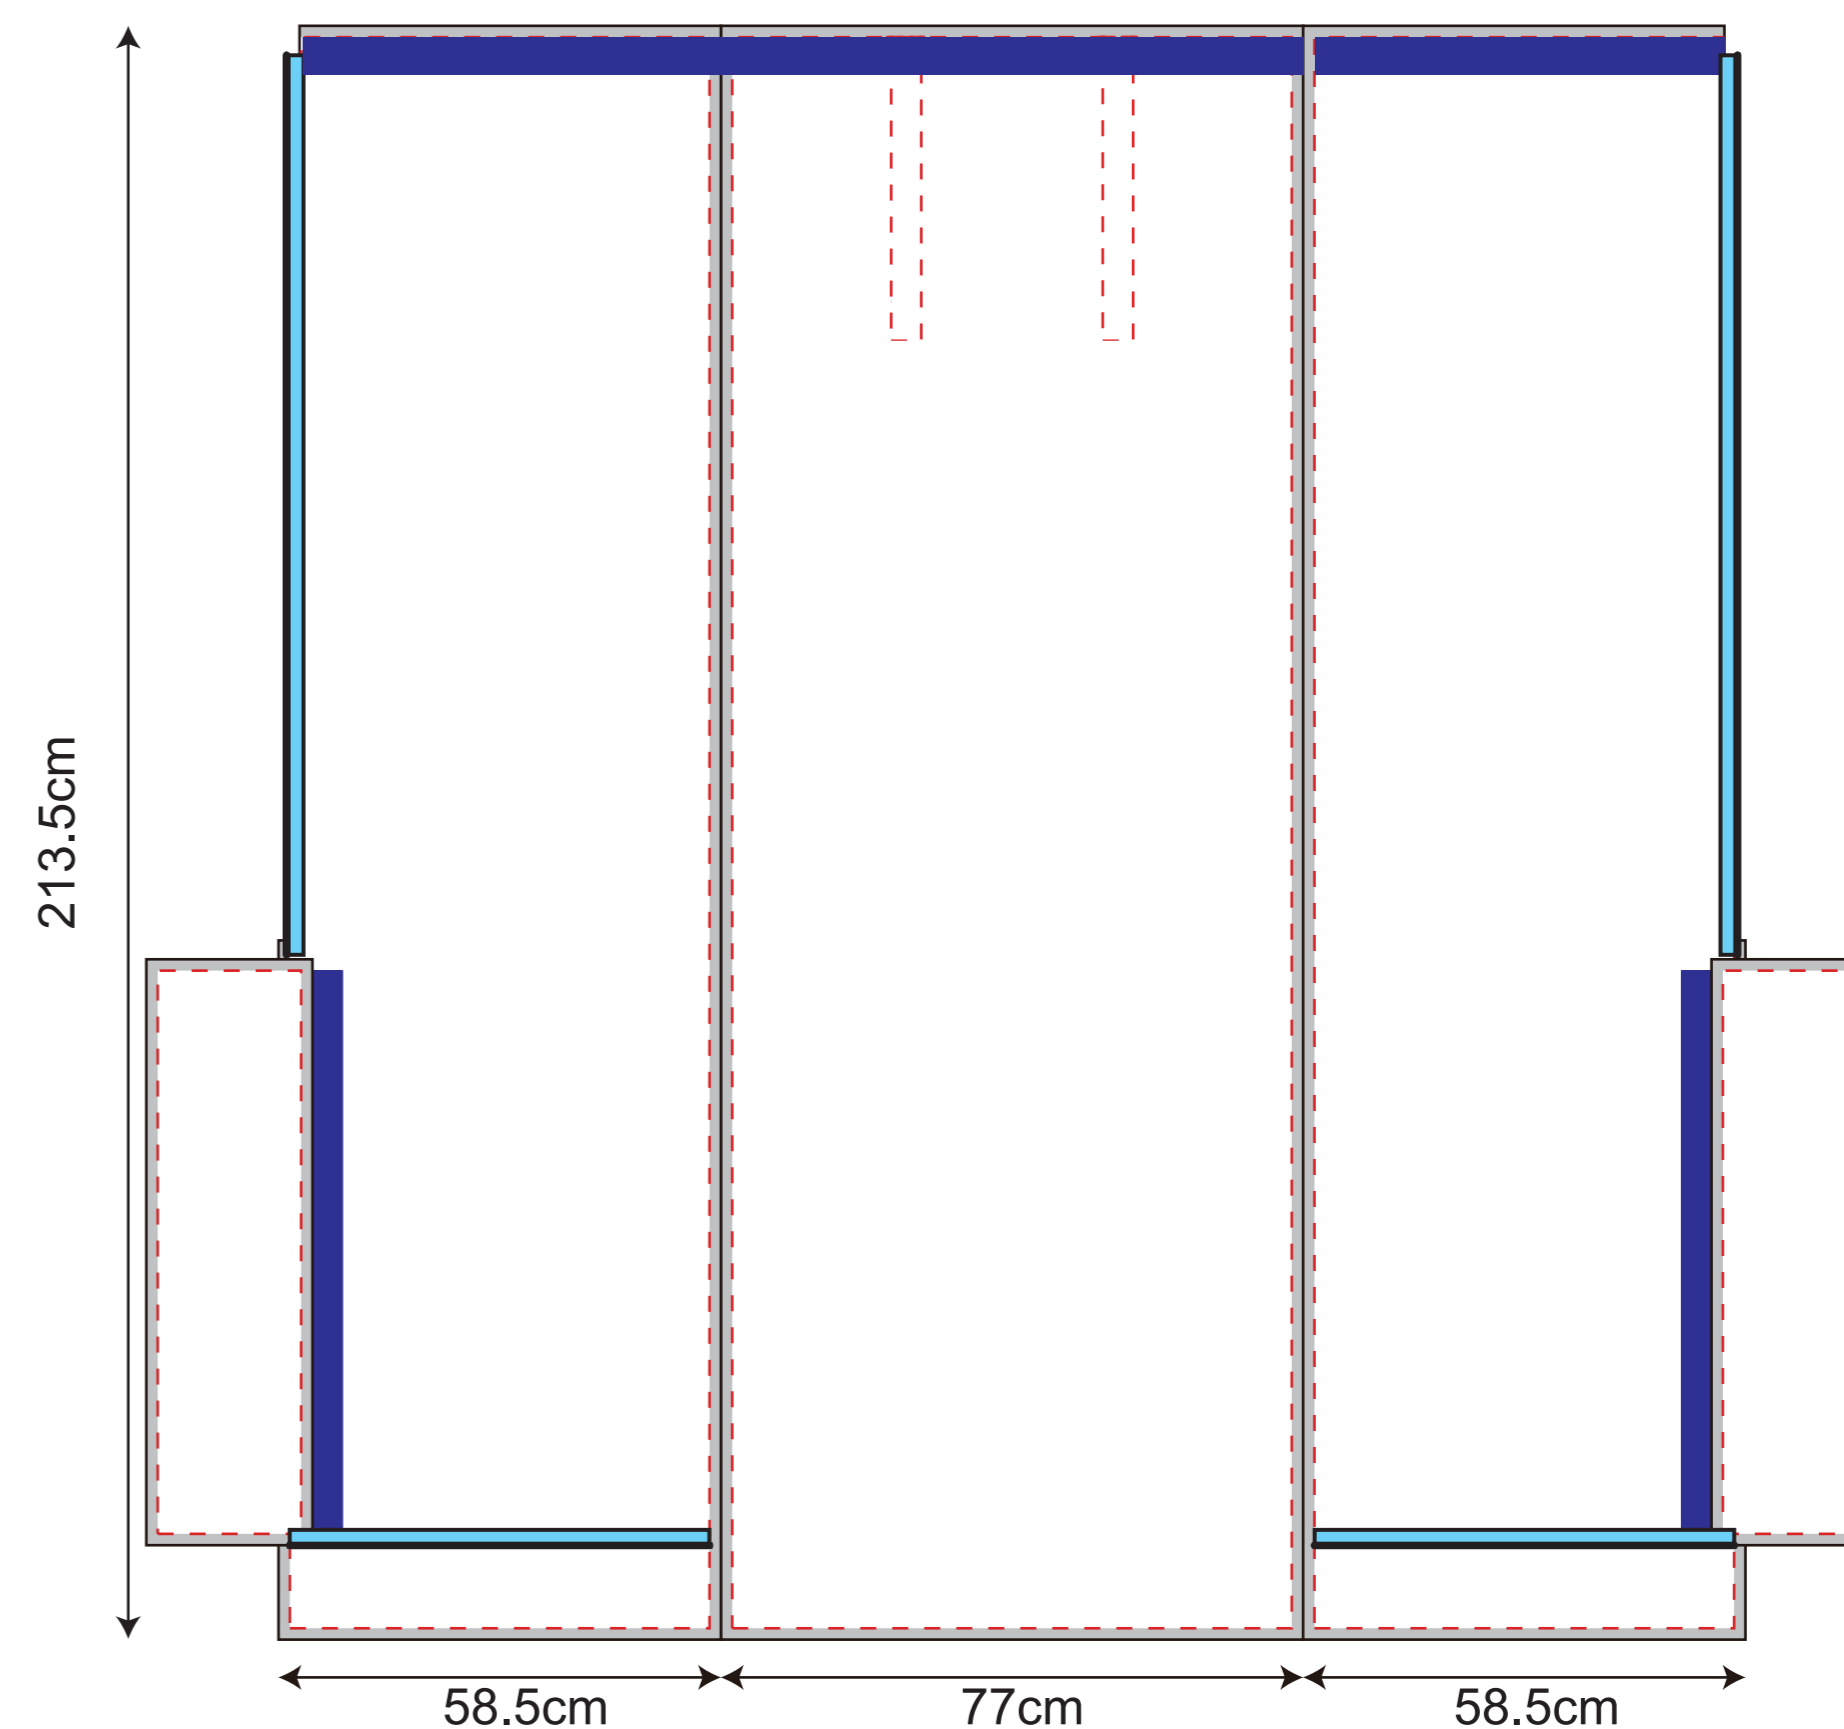

XP220

(1:10)

- - - - - Visual range
- - - - - Cutting line
- — — — — Printing line
- - - - - Thread
- - - - - Folding line (upper area fold to the back)
- Bleed (**No important information**)
- Velcro(inside)
- Velcro(outside)
- Round Plastic
- Label
- welding

Top (For digital printing & screen printing)

2m wall (For digital printing & screen printing)

2m door (For digital printing & screen printing)

2m window France (For digital printing & screen printing)

2m window