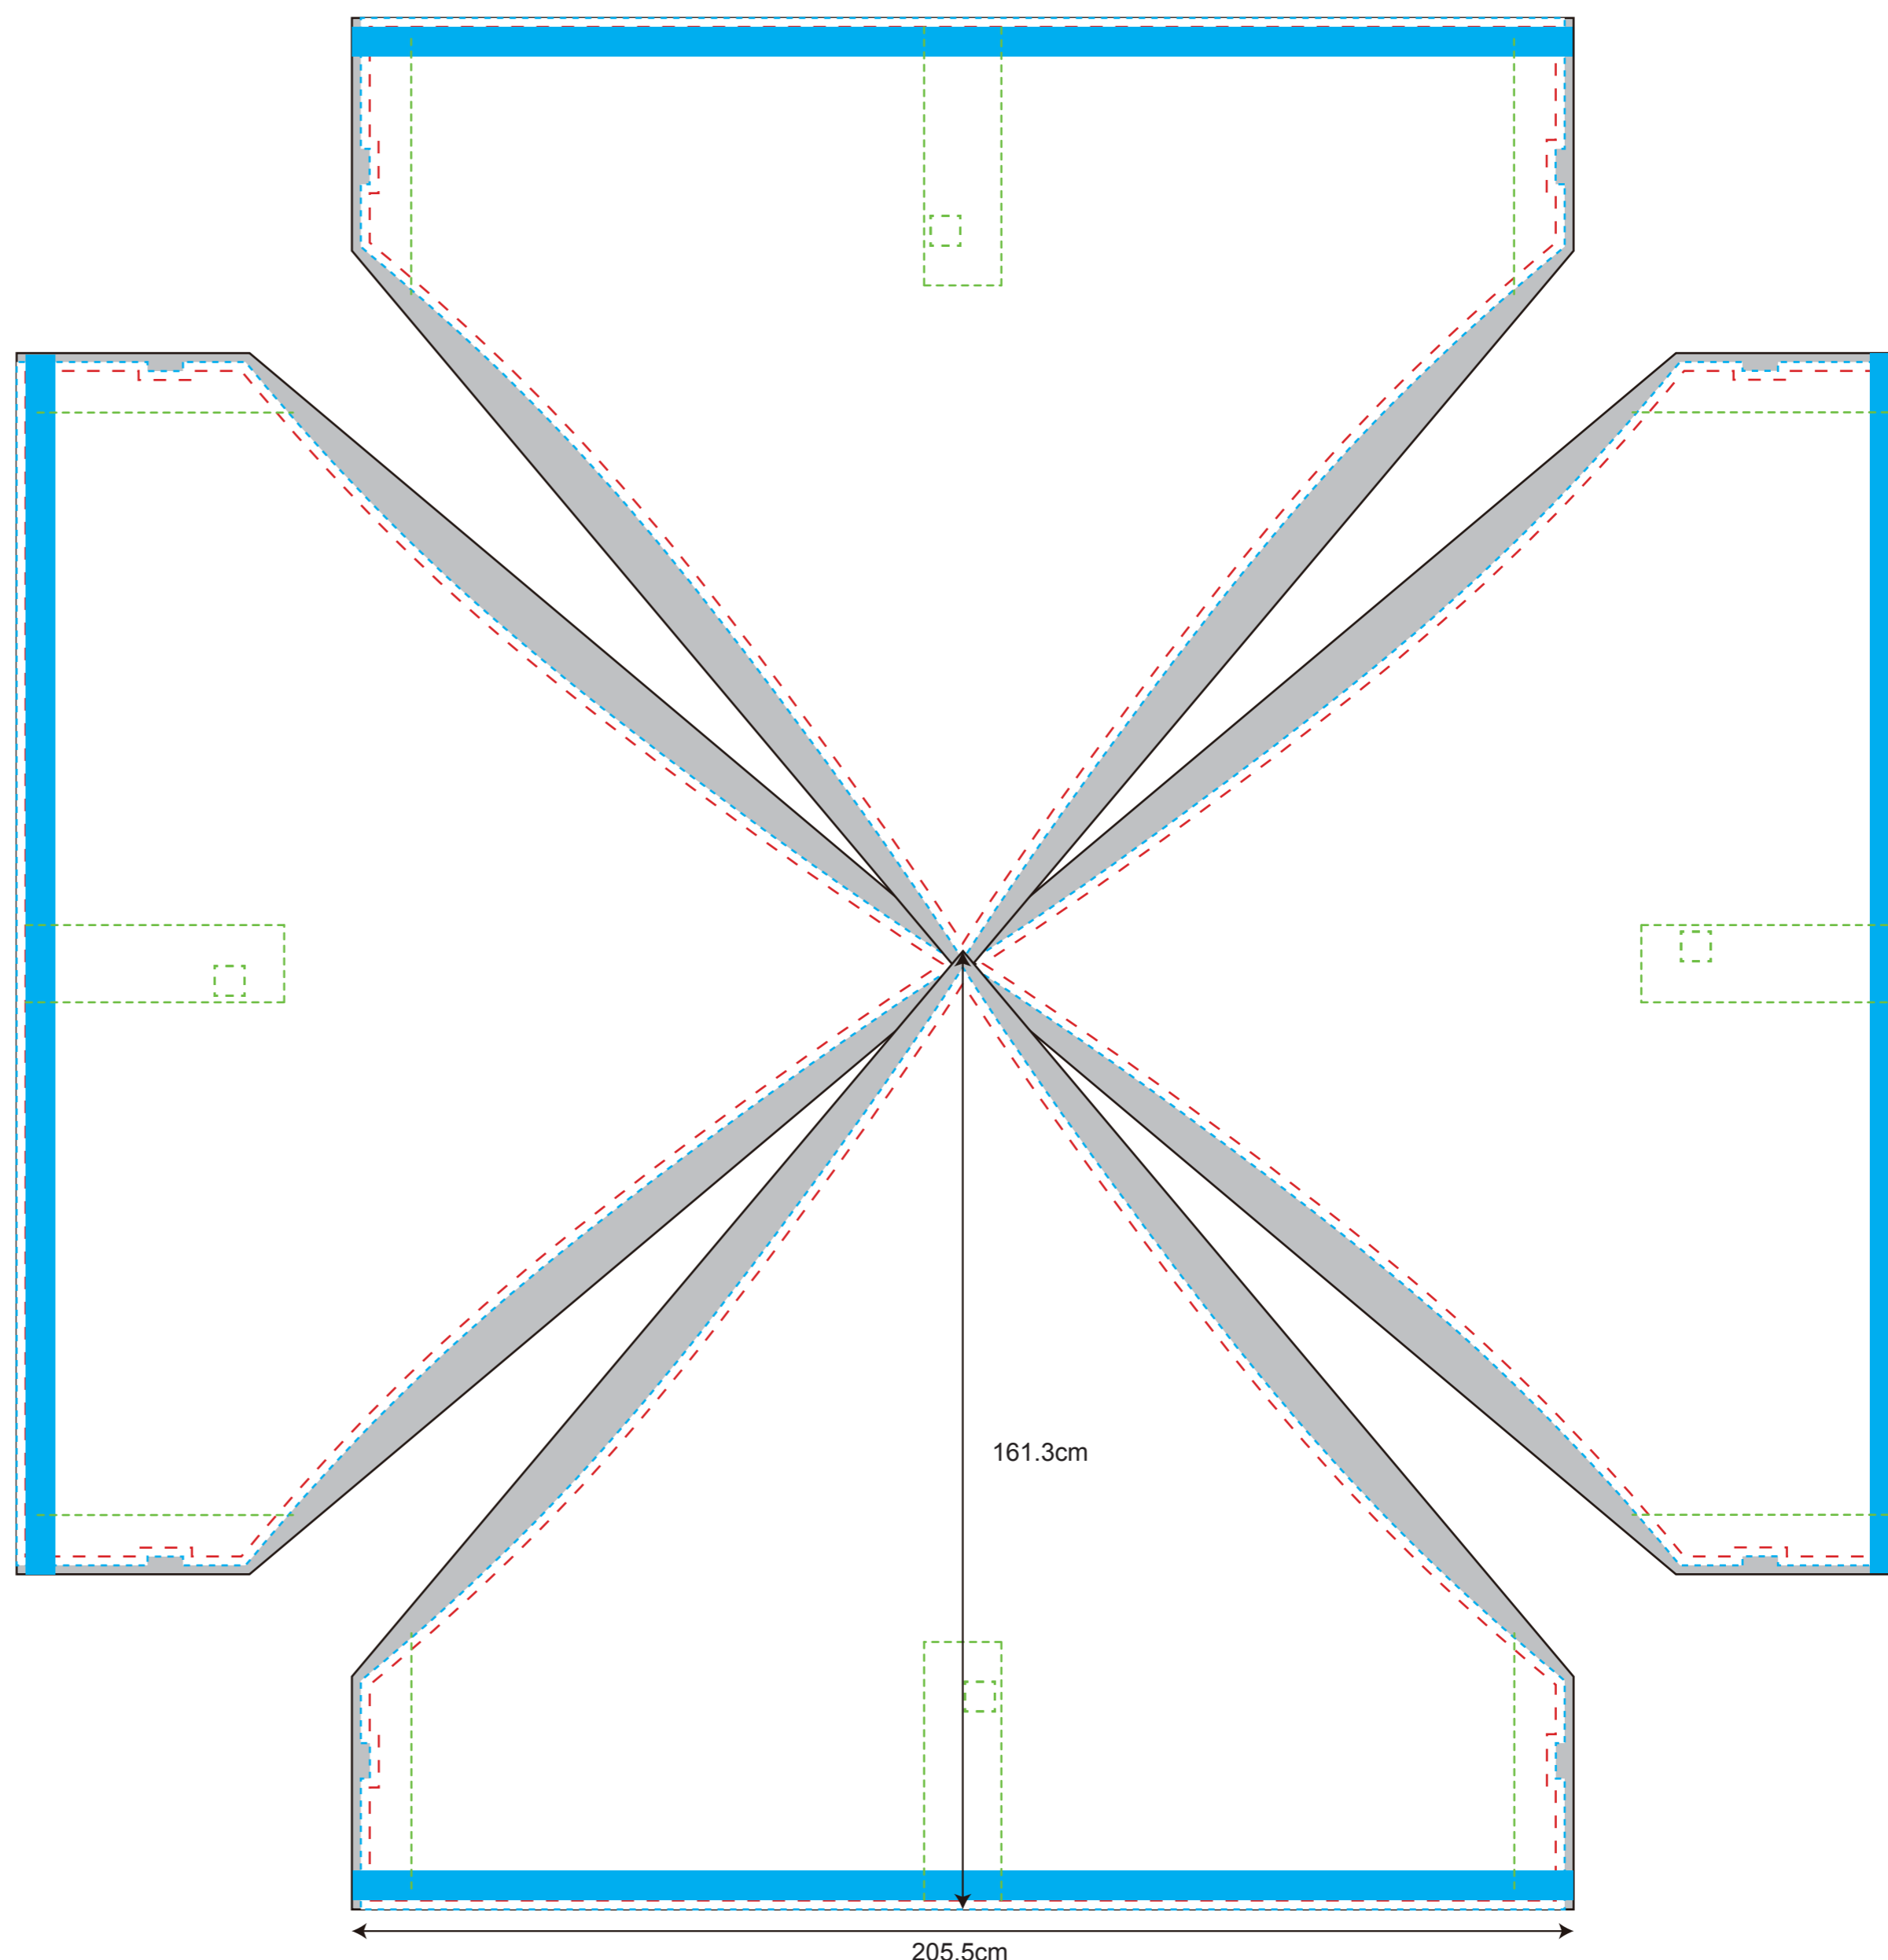

XP220

(1:10)

- - - - - Visual range
- - - - - Cutting line
- — — — — Printing line
- - - - - Thread
- - - - - Folding line (upper area fold to the back)
- Bleed (**No important information**)
- Velcro(inside)
- Velcro(outside)
- Round Plastic
- Label
- welding

Top (For digital printing & screen printing)

2m wall (For digital printing & screen printing)

2m door (For digital printing & screen printing)

2m window France (For digital printing & screen printing)

2m window