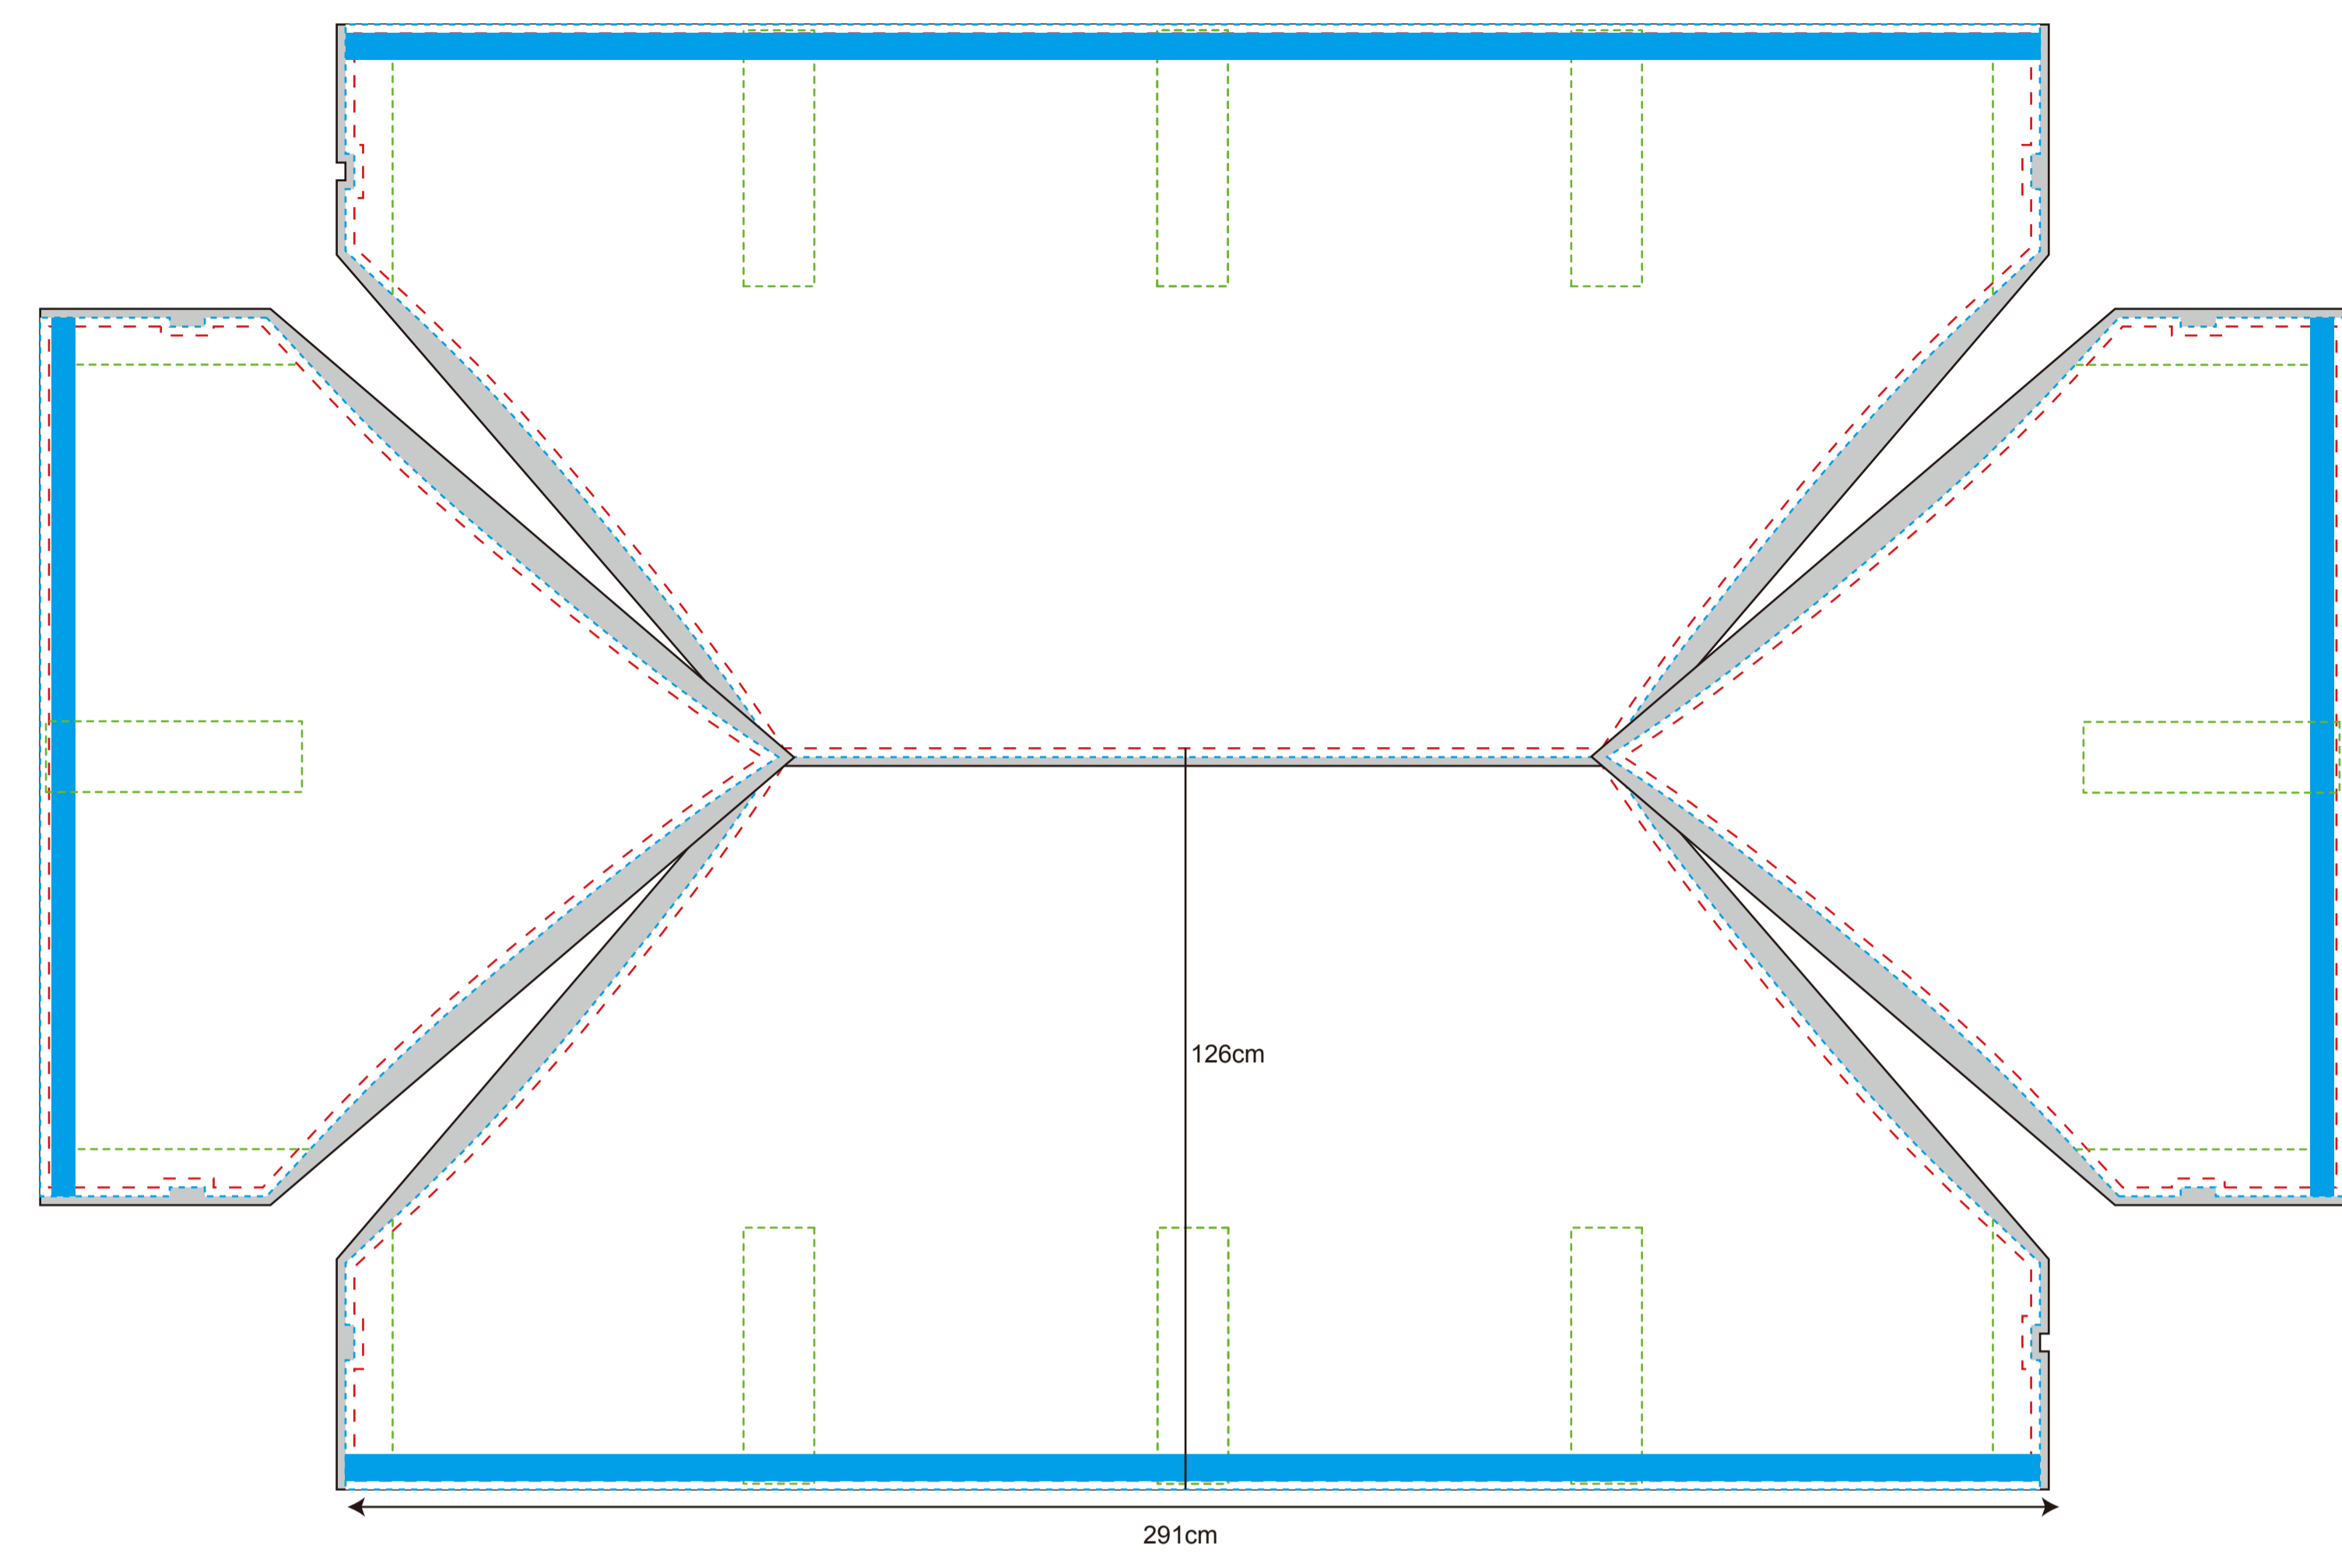

XP 3X1.5m

(1:10)

- - - - - Visual range
- - - - - Cutting line
- Printing line
- - - - - Thread
- - - - - Folding line (upper area fold to the back)
- Bleed (No important information)
- Velcro(inside)
- Velcro(outside)
- Round Plastic
- Label
- welding

Top (For digital printing & screen printing)

1.5m Wall (For digital printing & screen printing)

3m Wall (For digital printing & screen printing)

3m Door (For digital printing & screen printing)