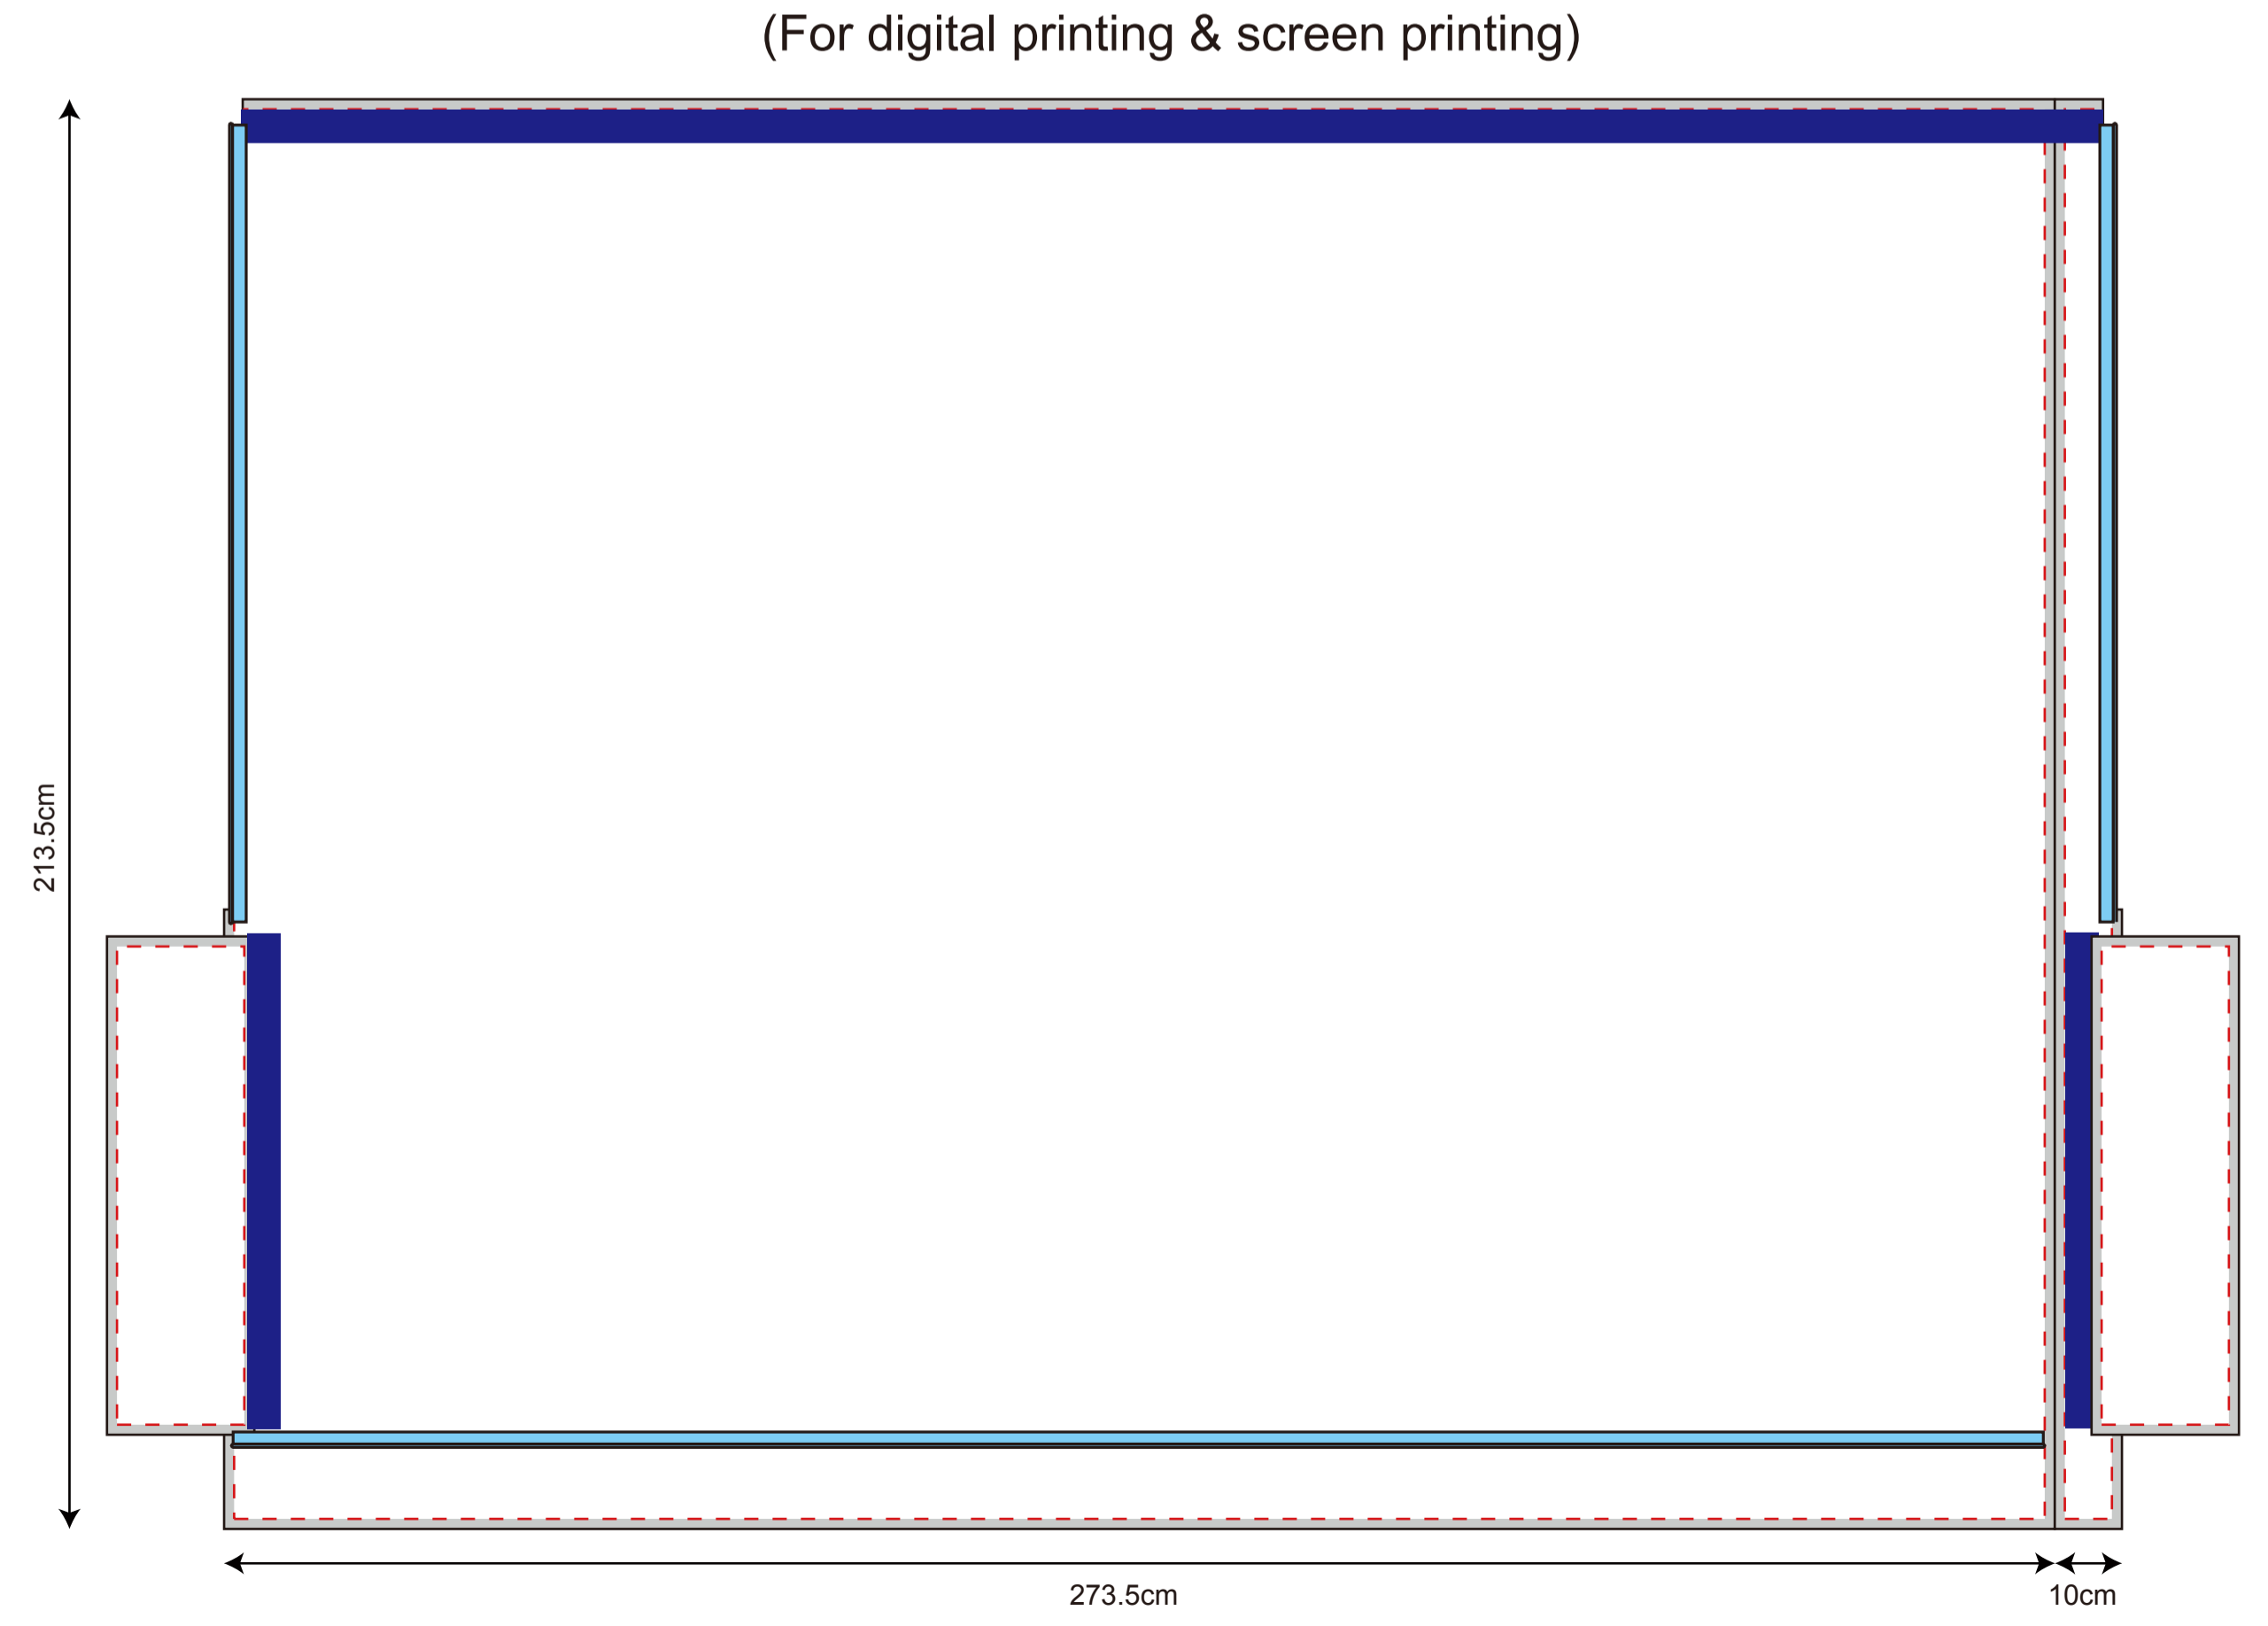

XP 3X1.5m

(1:10)

- - - - - Visual range
- - - - - Cutting line
- Printing line
- - - - - Thread
- - - - - Folding line (upper area fold to the back)
- Bleed (No important information)
- Velcro(inside)
- Velcro(outside)
- Round Plastic
- Label
- welding

Top (For digital printing & screen printing)

1.5m Wall (For digital printing & screen printing)

3m Wall (For digital printing & screen printing)

3m Door (For digital printing & screen printing)