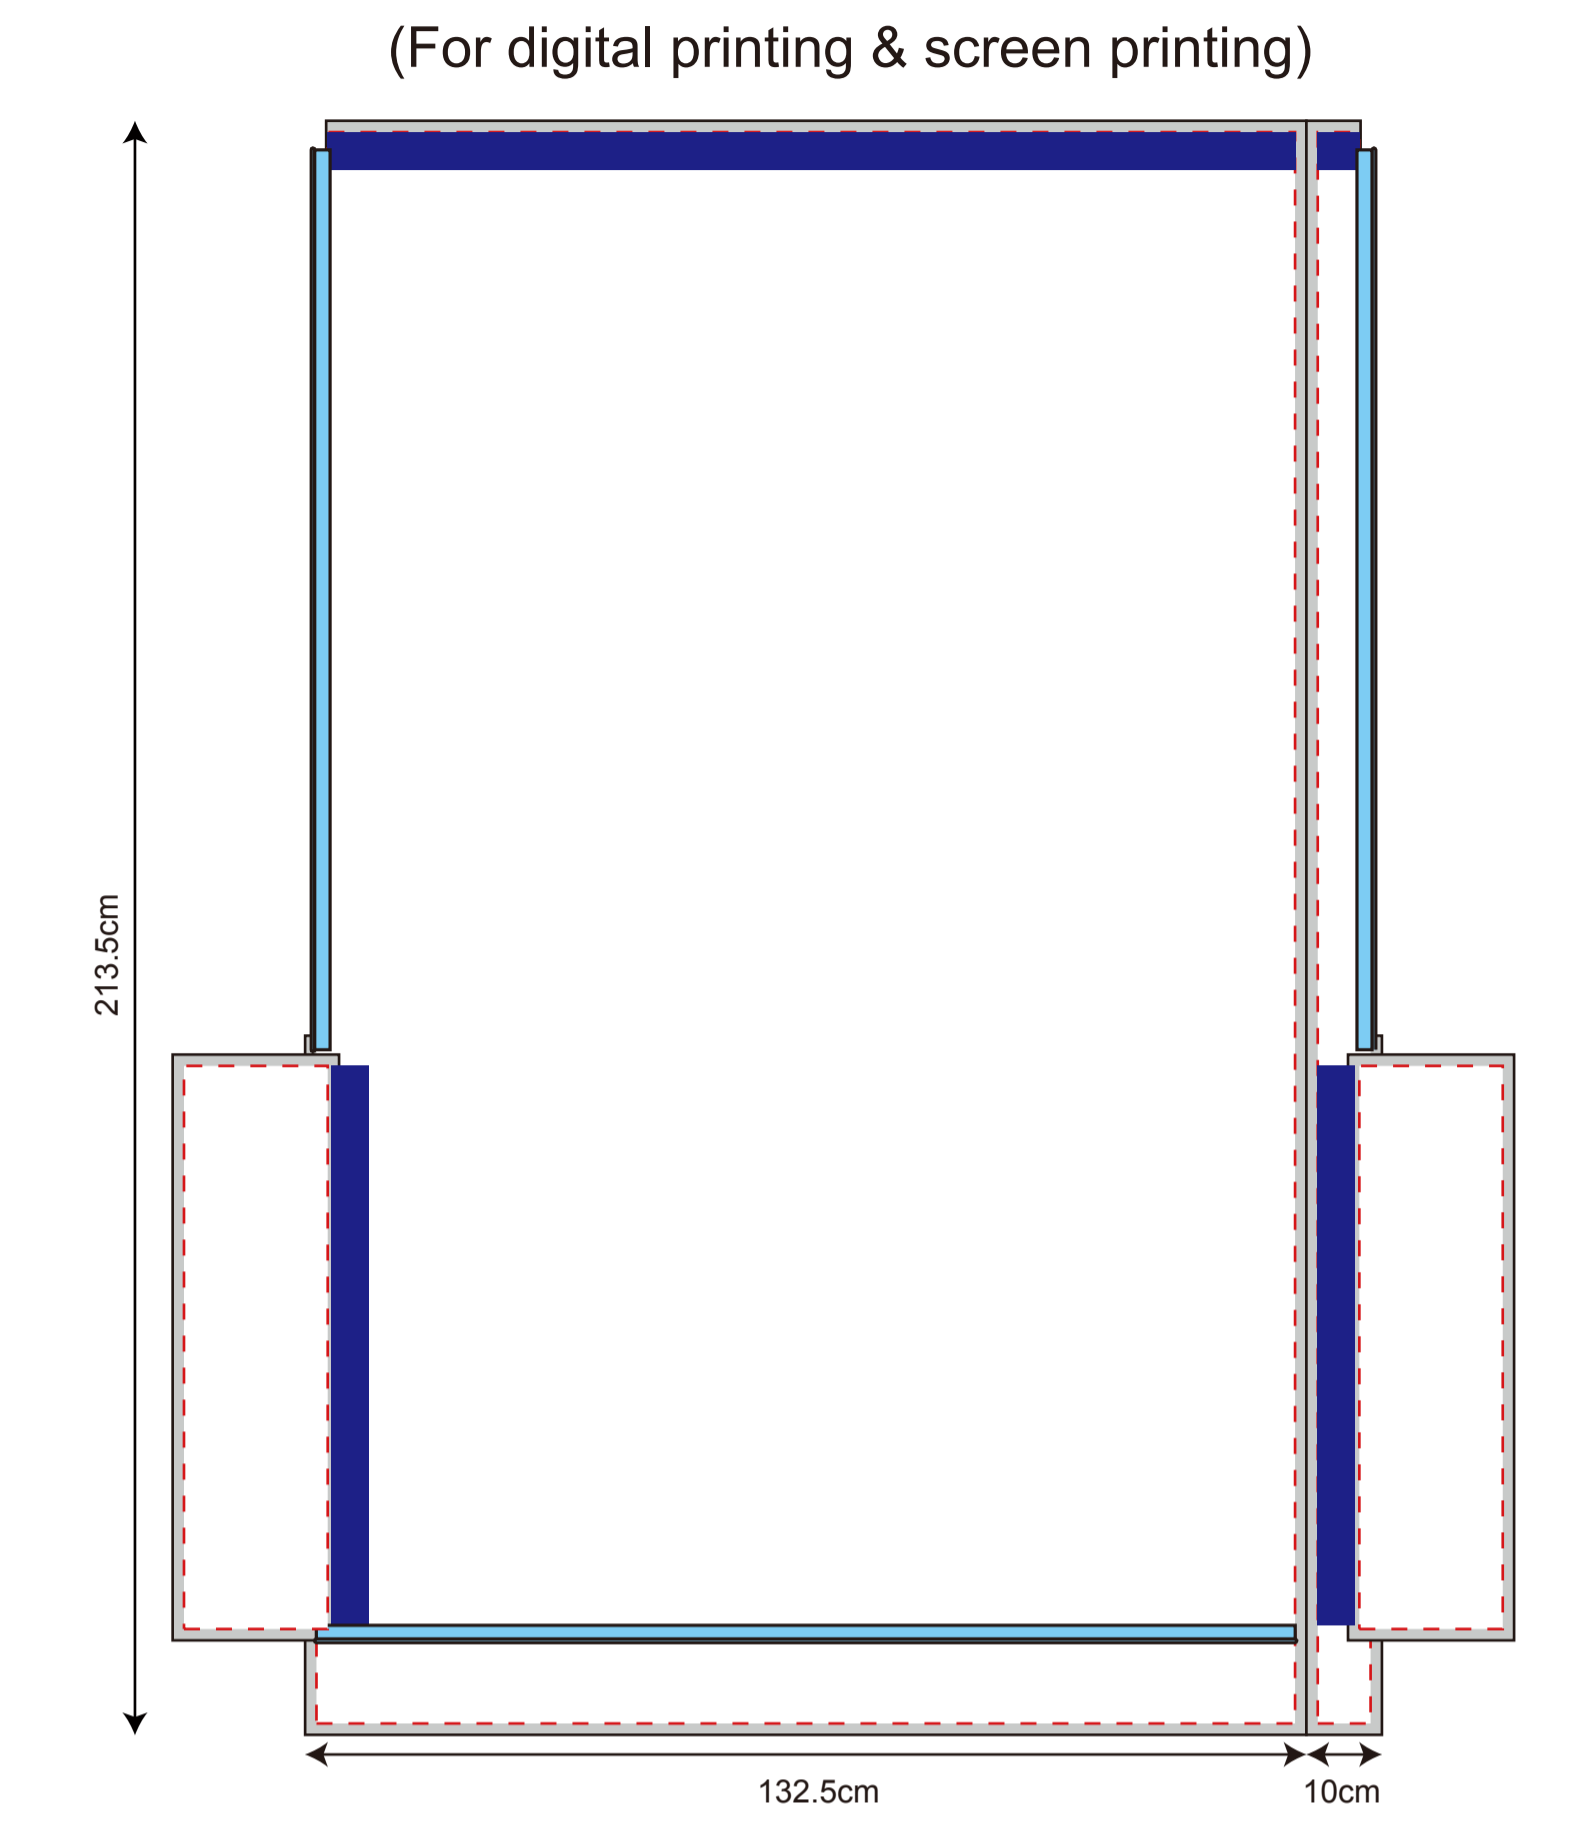

XP 3X1.5m

(1:10)

- - - - - Visual range
- - - - - Cutting line
- Printing line
- - - - - Thread
- - - - - Folding line (upper area fold to the back)
- Bleed (No important information)
- Velcro(inside)
- Velcro(outside)
- Round Plastic
- Label
- welding

Top (For digital printing & screen printing)

1.5m Wall (For digital printing & screen printing)

3m Wall (For digital printing & screen printing)

3m Door (For digital printing & screen printing)