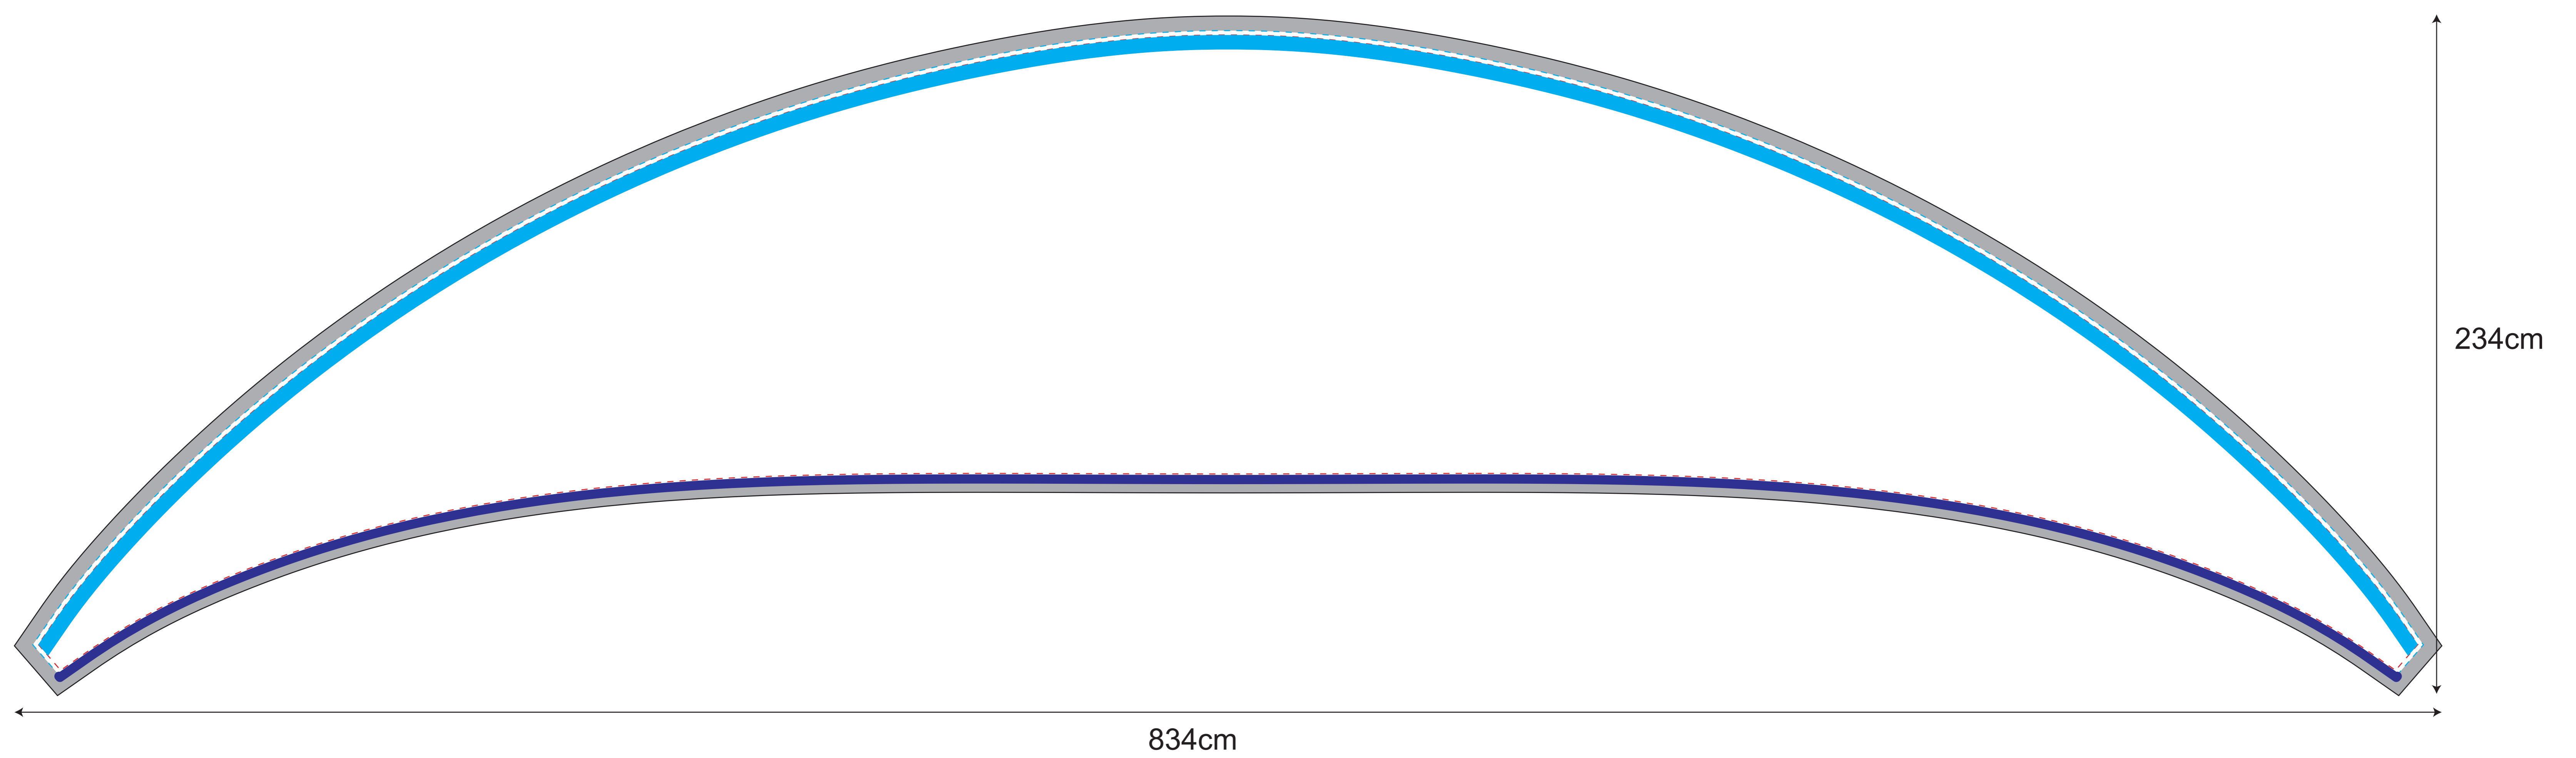

Awning

(1:10)

--- Visual range

- - - Cutting line

— Printing line

- - - Thread

█ Bleed (No important information)

█ Velcro(inside)

█ Zipper

Airtent 6m new modle(2015)
PVC & Polyester

Airtent 3m new modle(2015)
PVC & Polyester