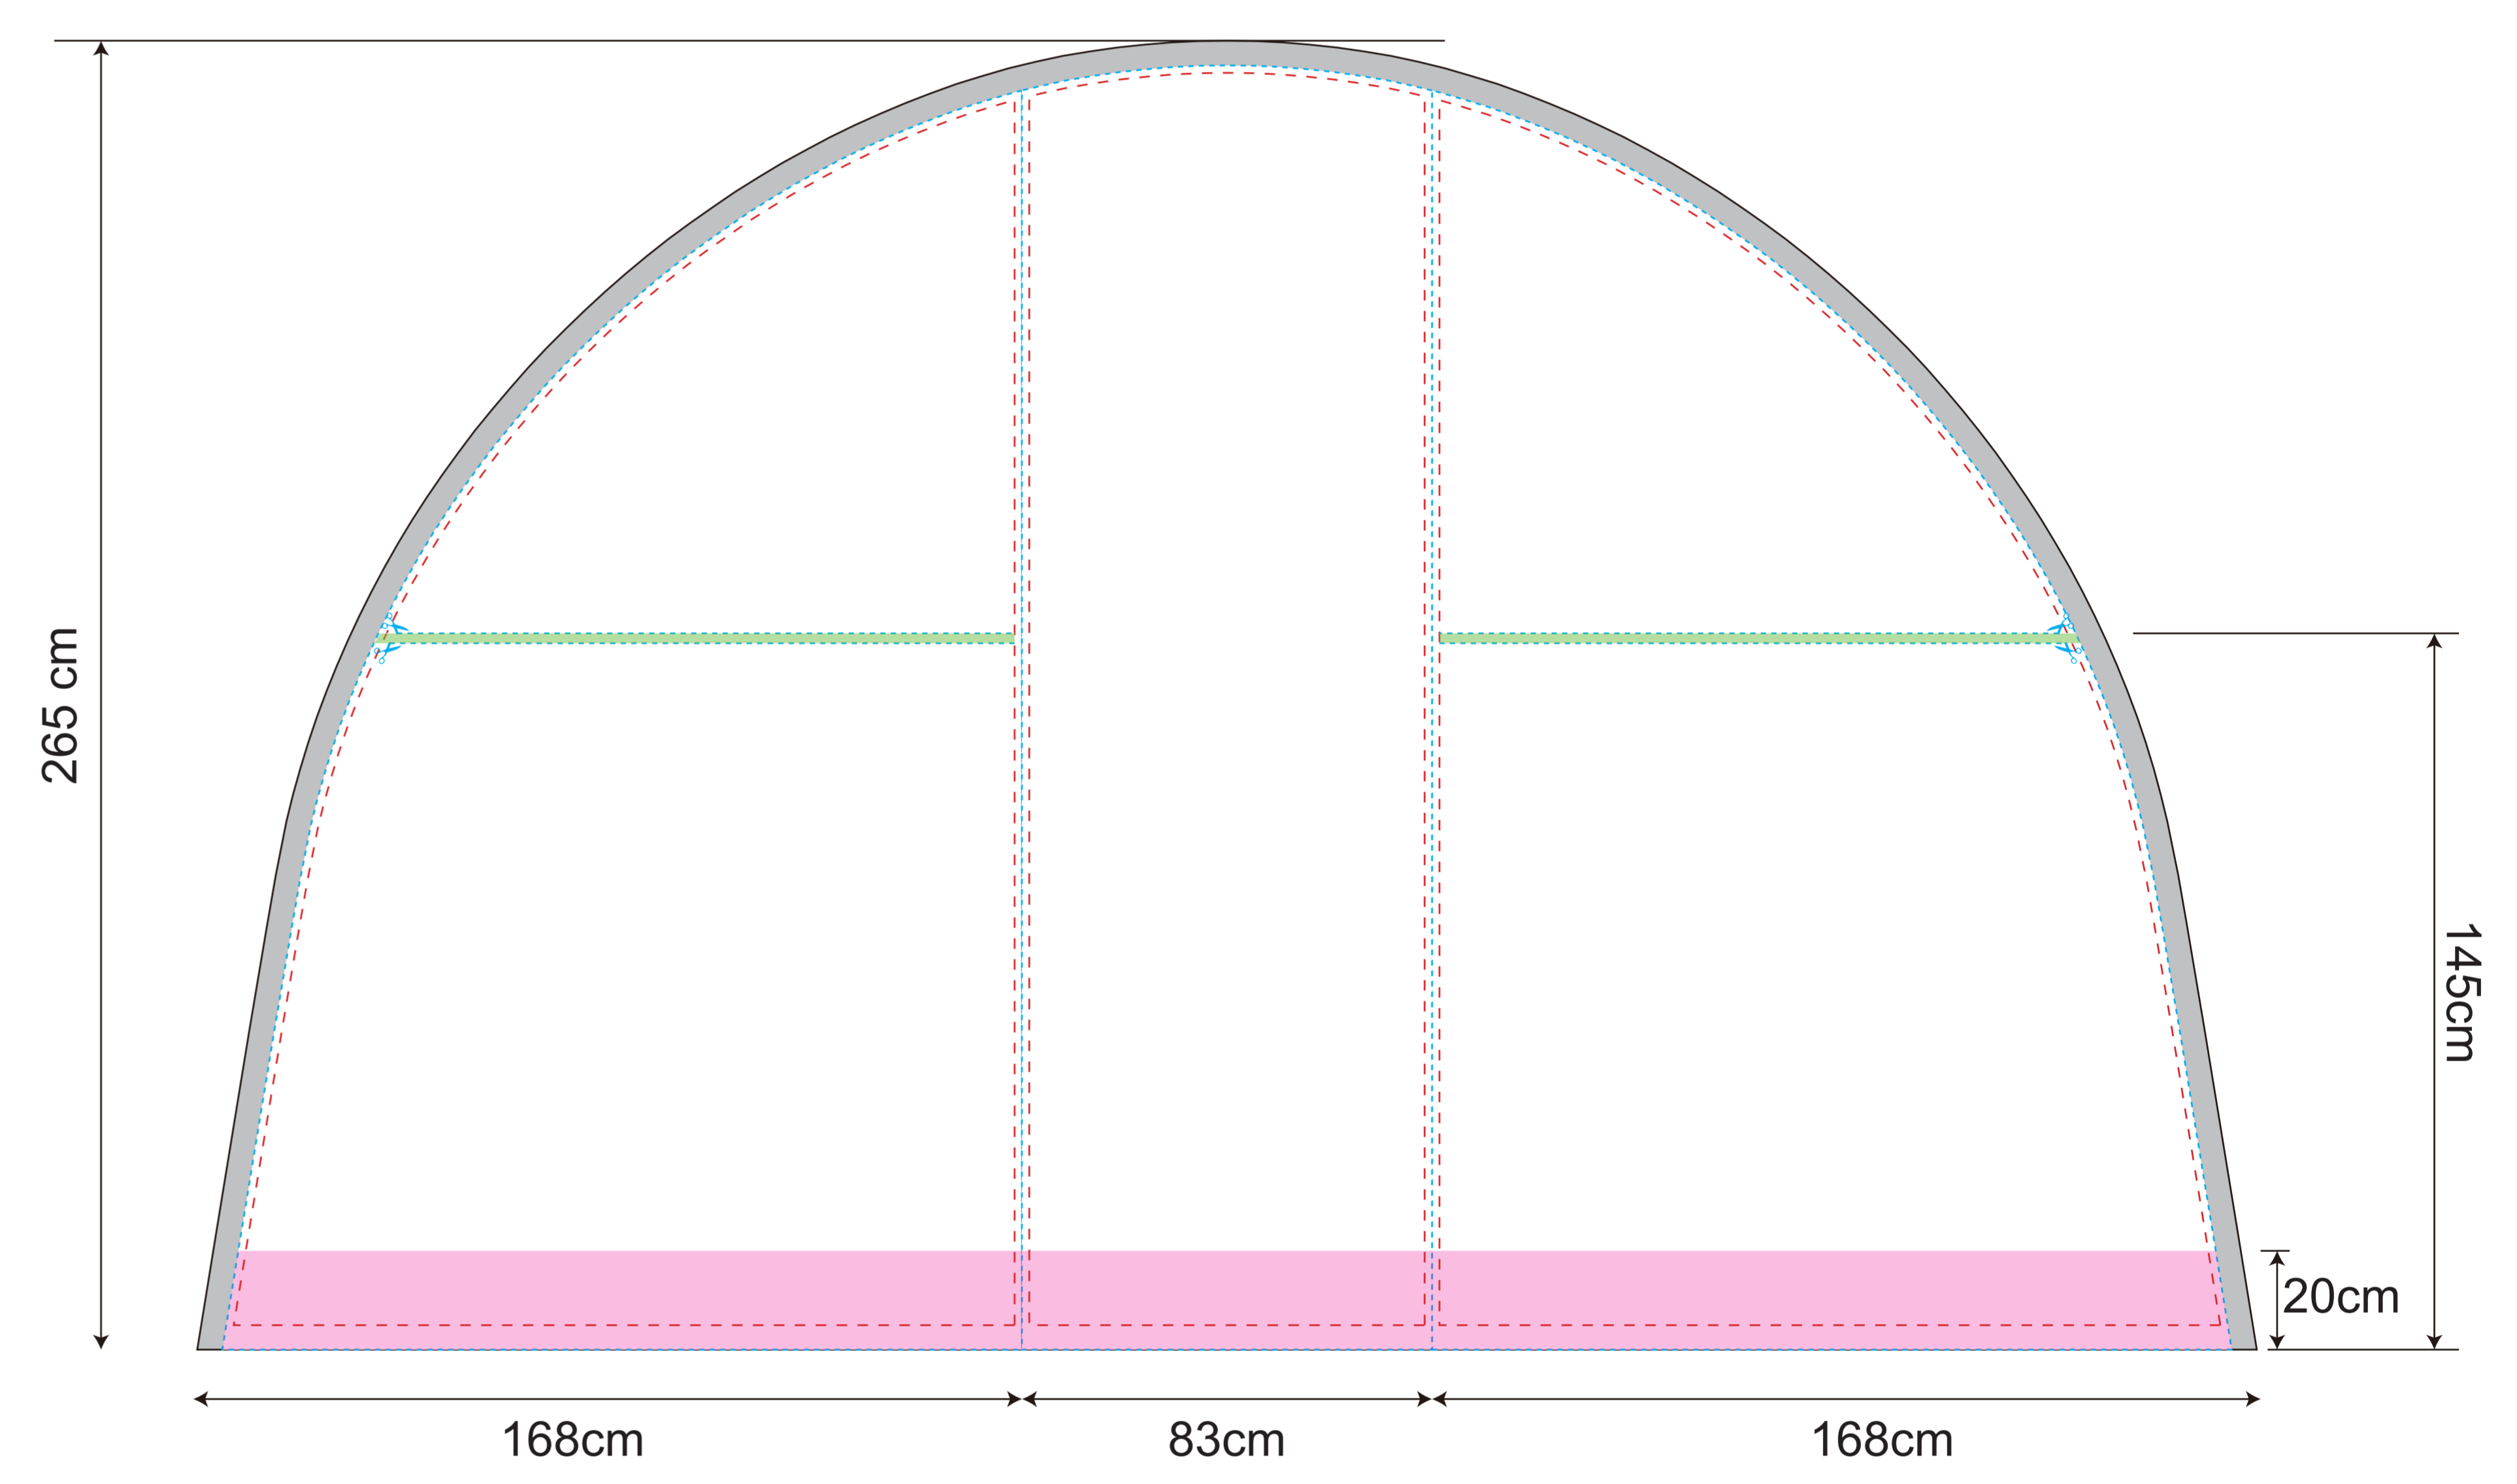

# Airtent 4X4 (NEW) POLYESTER

(1:10)

- - - - - Visual range
- - - - - Cutting line
- Printing line
- - - - - Thread
- - - - - Folding line (upper area fold to the back)
- Bleed (No important information)
- Velcro(inside)
- Velcro(outside)
- Round Plastic
- Label
- welding
- Margin on ground

## WALL

## DOOR

## WINDOW