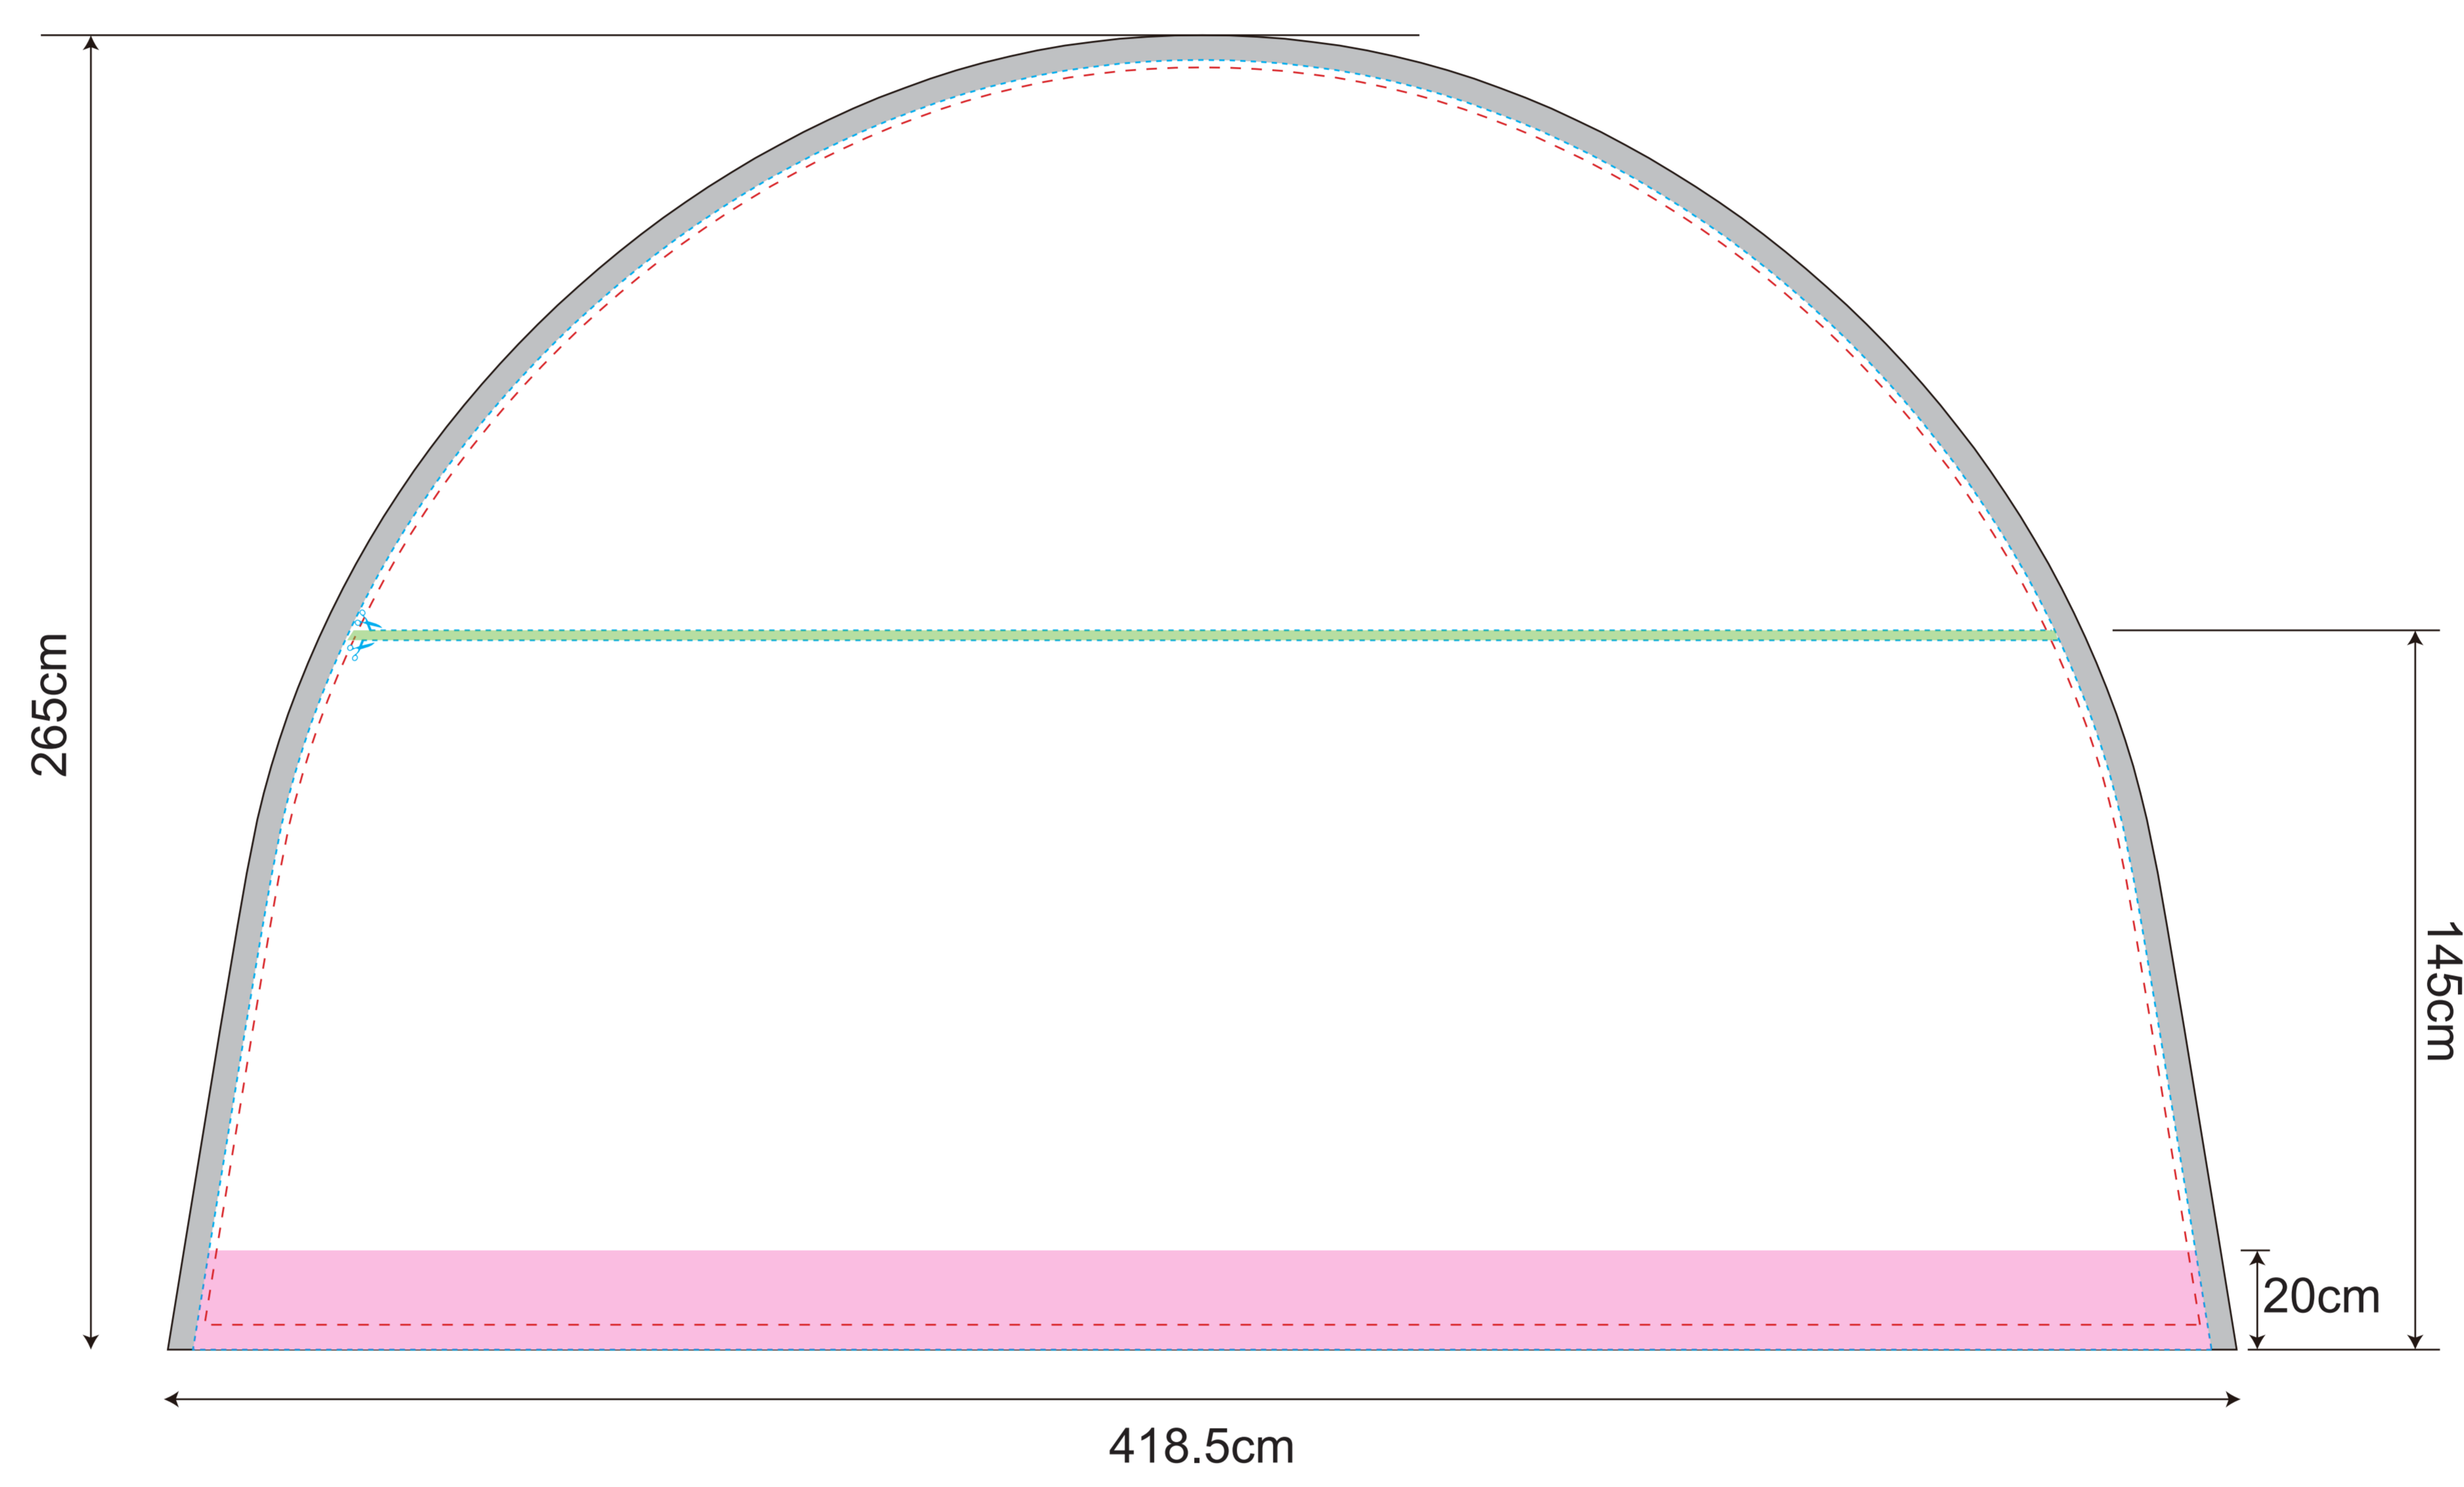

# Airtent 4X4 (NEW) POLYESTER

(1:10)

- - - - - Visual range
- - - - - Cutting line
- Printing line
- - - - - Thread
- - - - - Folding line (upper area fold to the back)
- Bleed (No important information)
- Velcro(inside)
- Velcro(outside)
- Round Plastic
- Label
- welding
- Margin on ground

## WALL

## DOOR

## WINDOW