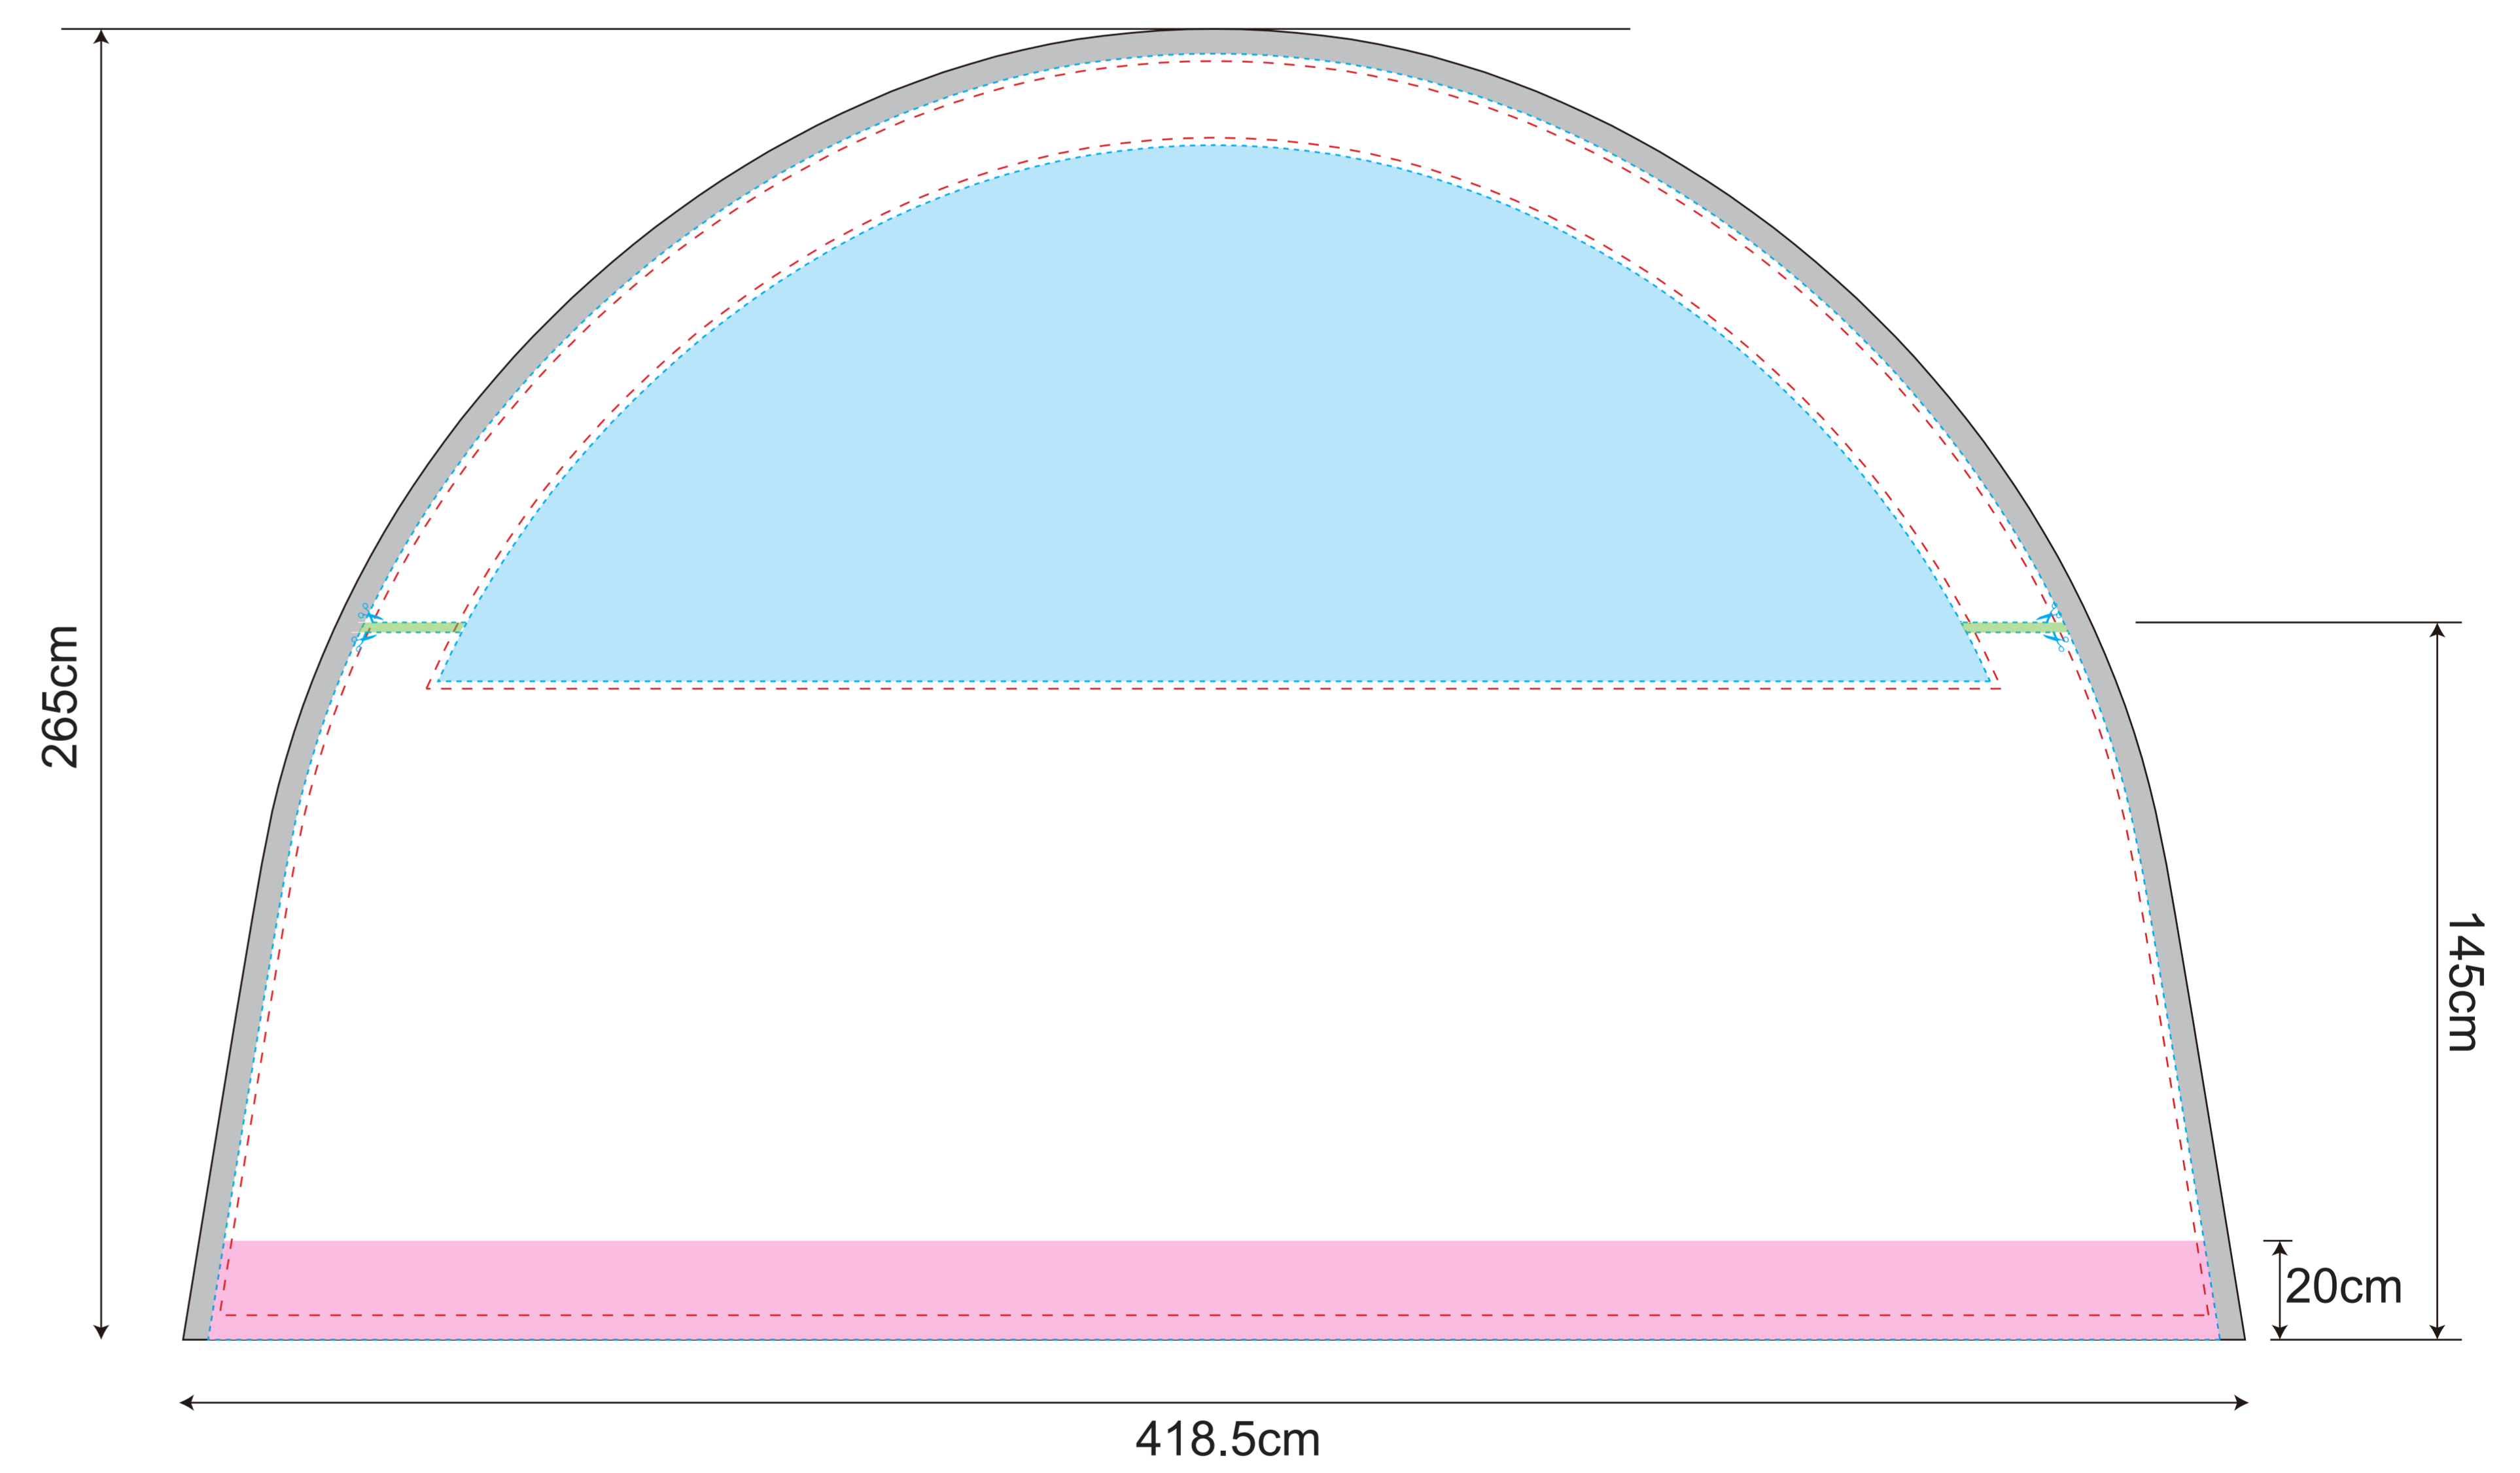

# Airtent 4X4 (NEW) POLYESTER

(1:10)

- - - - - Visual range
- - - - - Cutting line
- Printing line
- - - - - Thread
- - - - - Folding line (upper area fold to the back)
- Bleed (No important information)
- Velcro(inside)
- Velcro(outside)
- Round Plastic
- Label
- welding
- Margin on ground

## WALL

## DOOR

## WINDOW