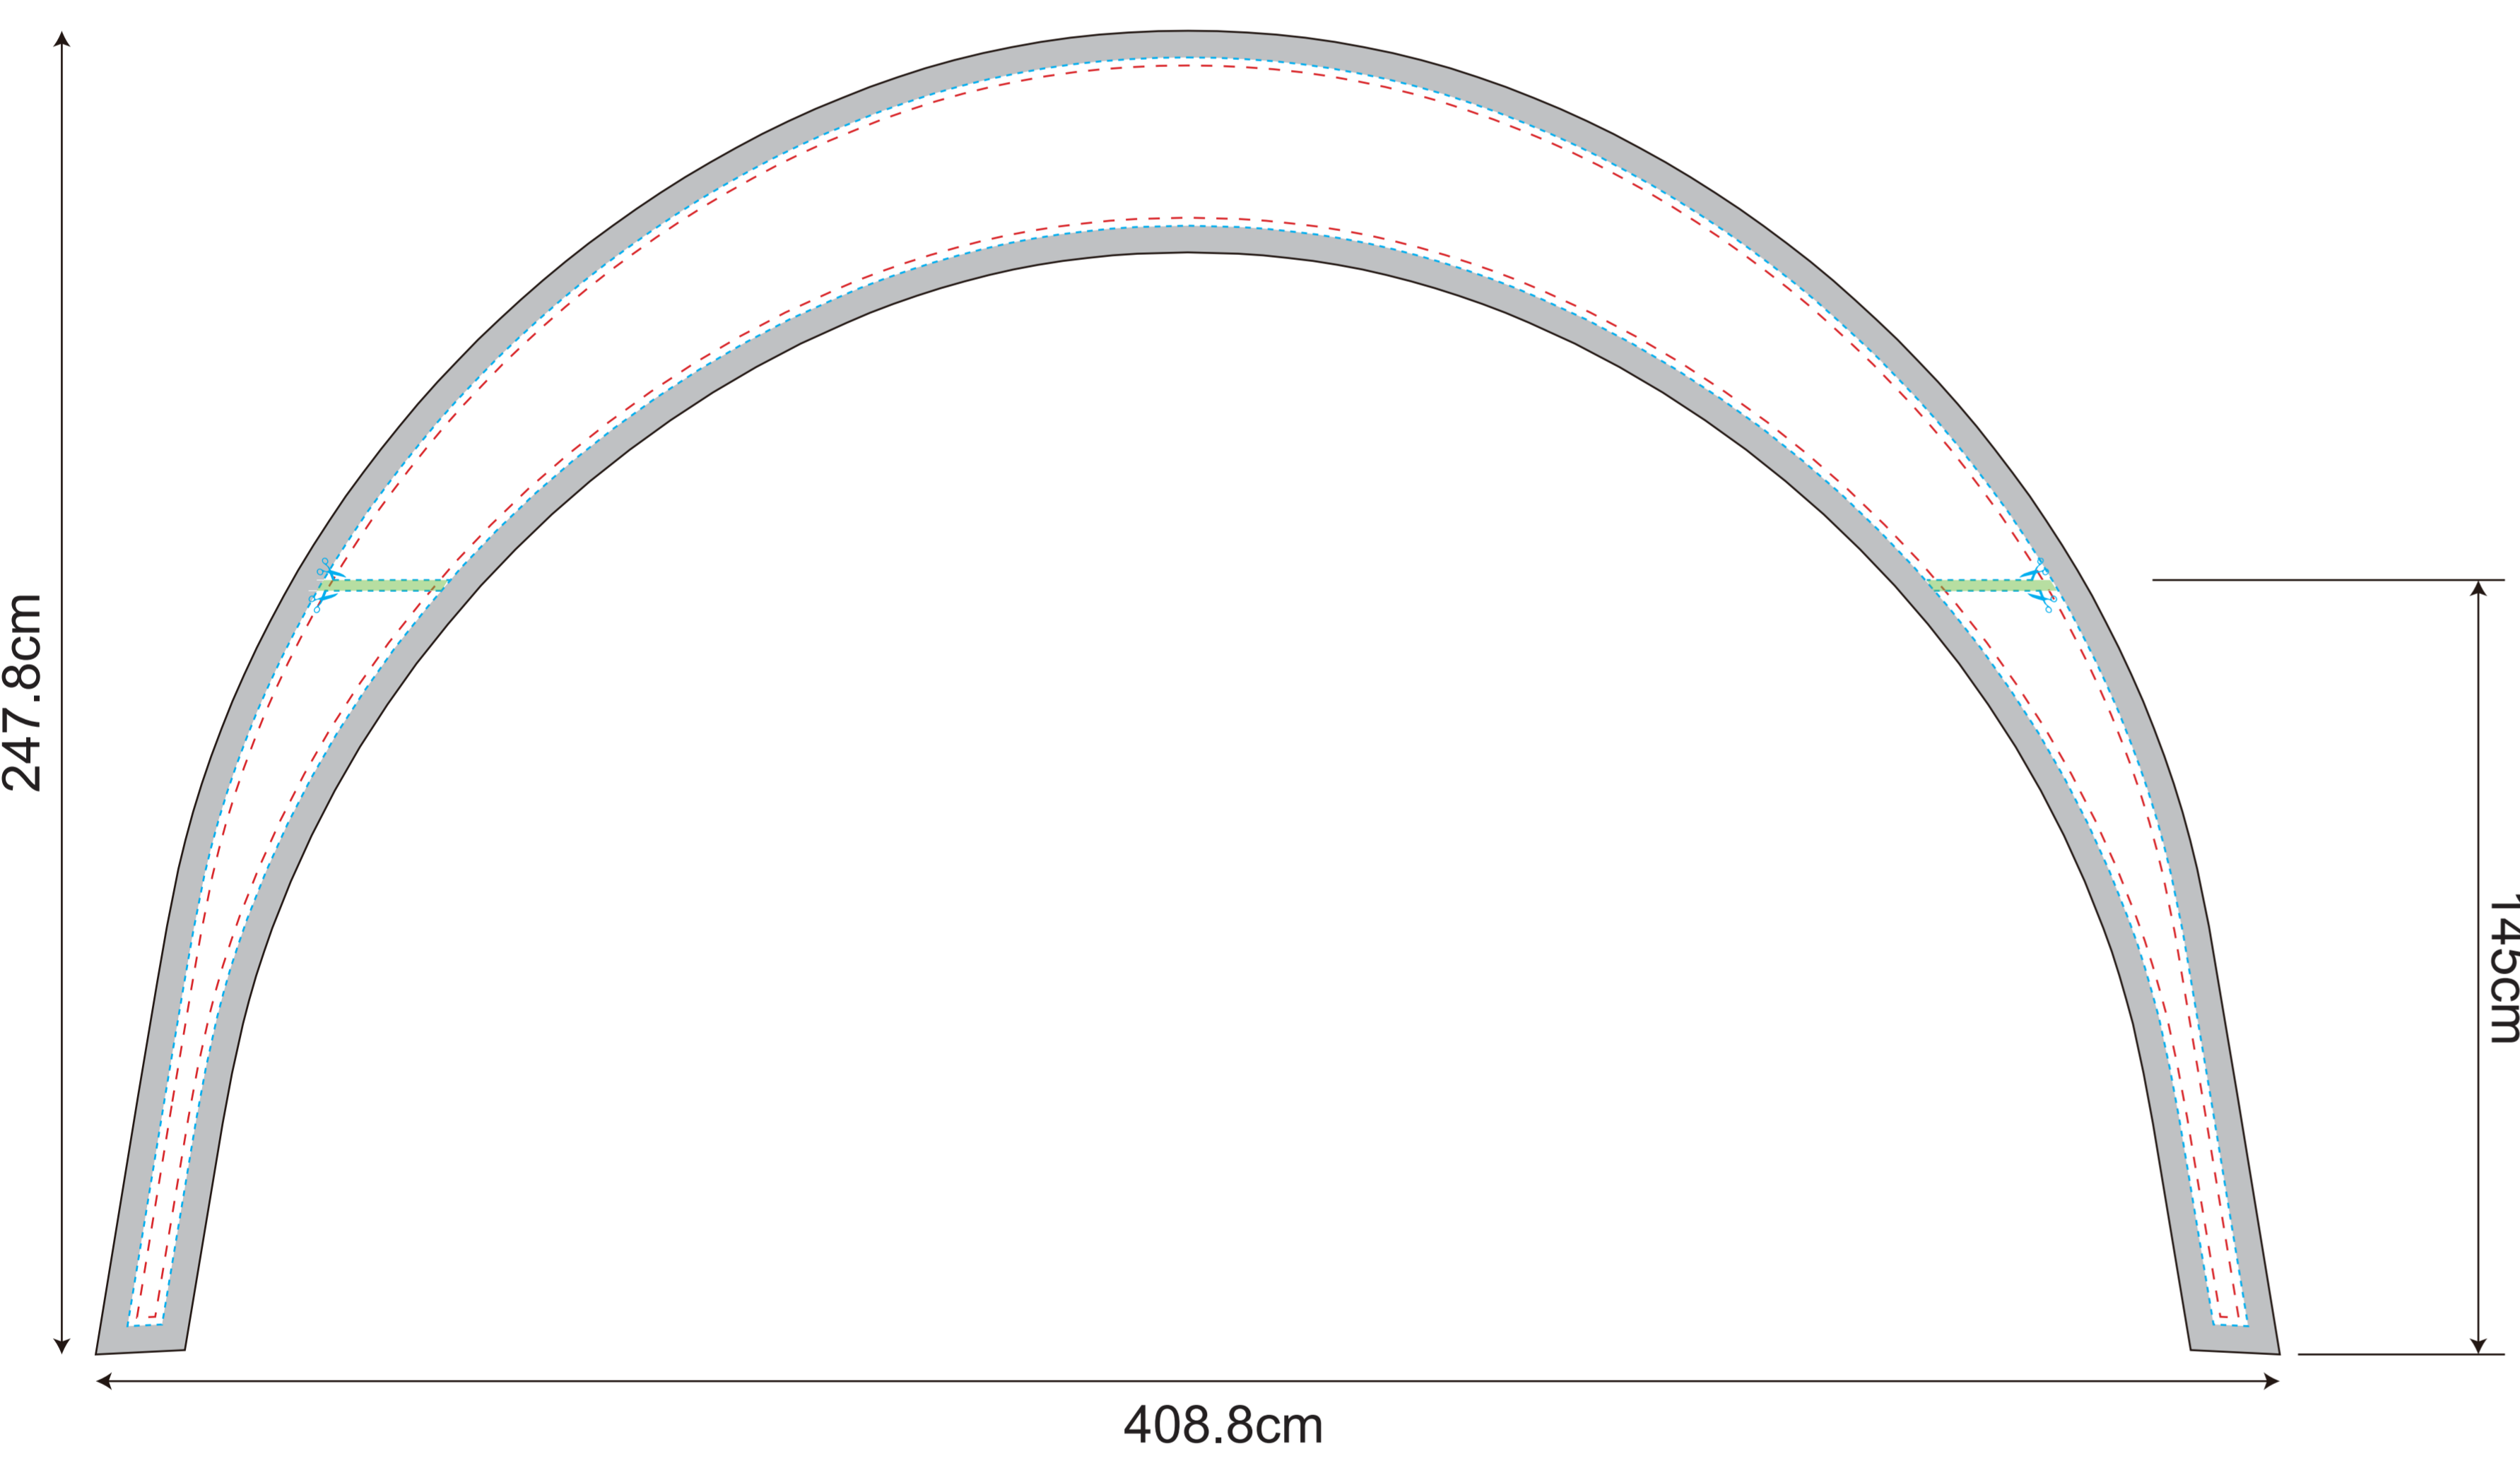

# Airtent 4X4 (NEW) POLYESTER

(1:10)

- - - - - Visual range
- - - - - Cutting line
- Printing line
- - - - - Thread
- - - - - Folding line (upper area fold to the back)
- Bleed (No important information)
- Velcro(inside)
- Velcro(outside)
- Round Plastic
- Label
- welding
- Margin on ground

## WALL

## DOOR

## WINDOW