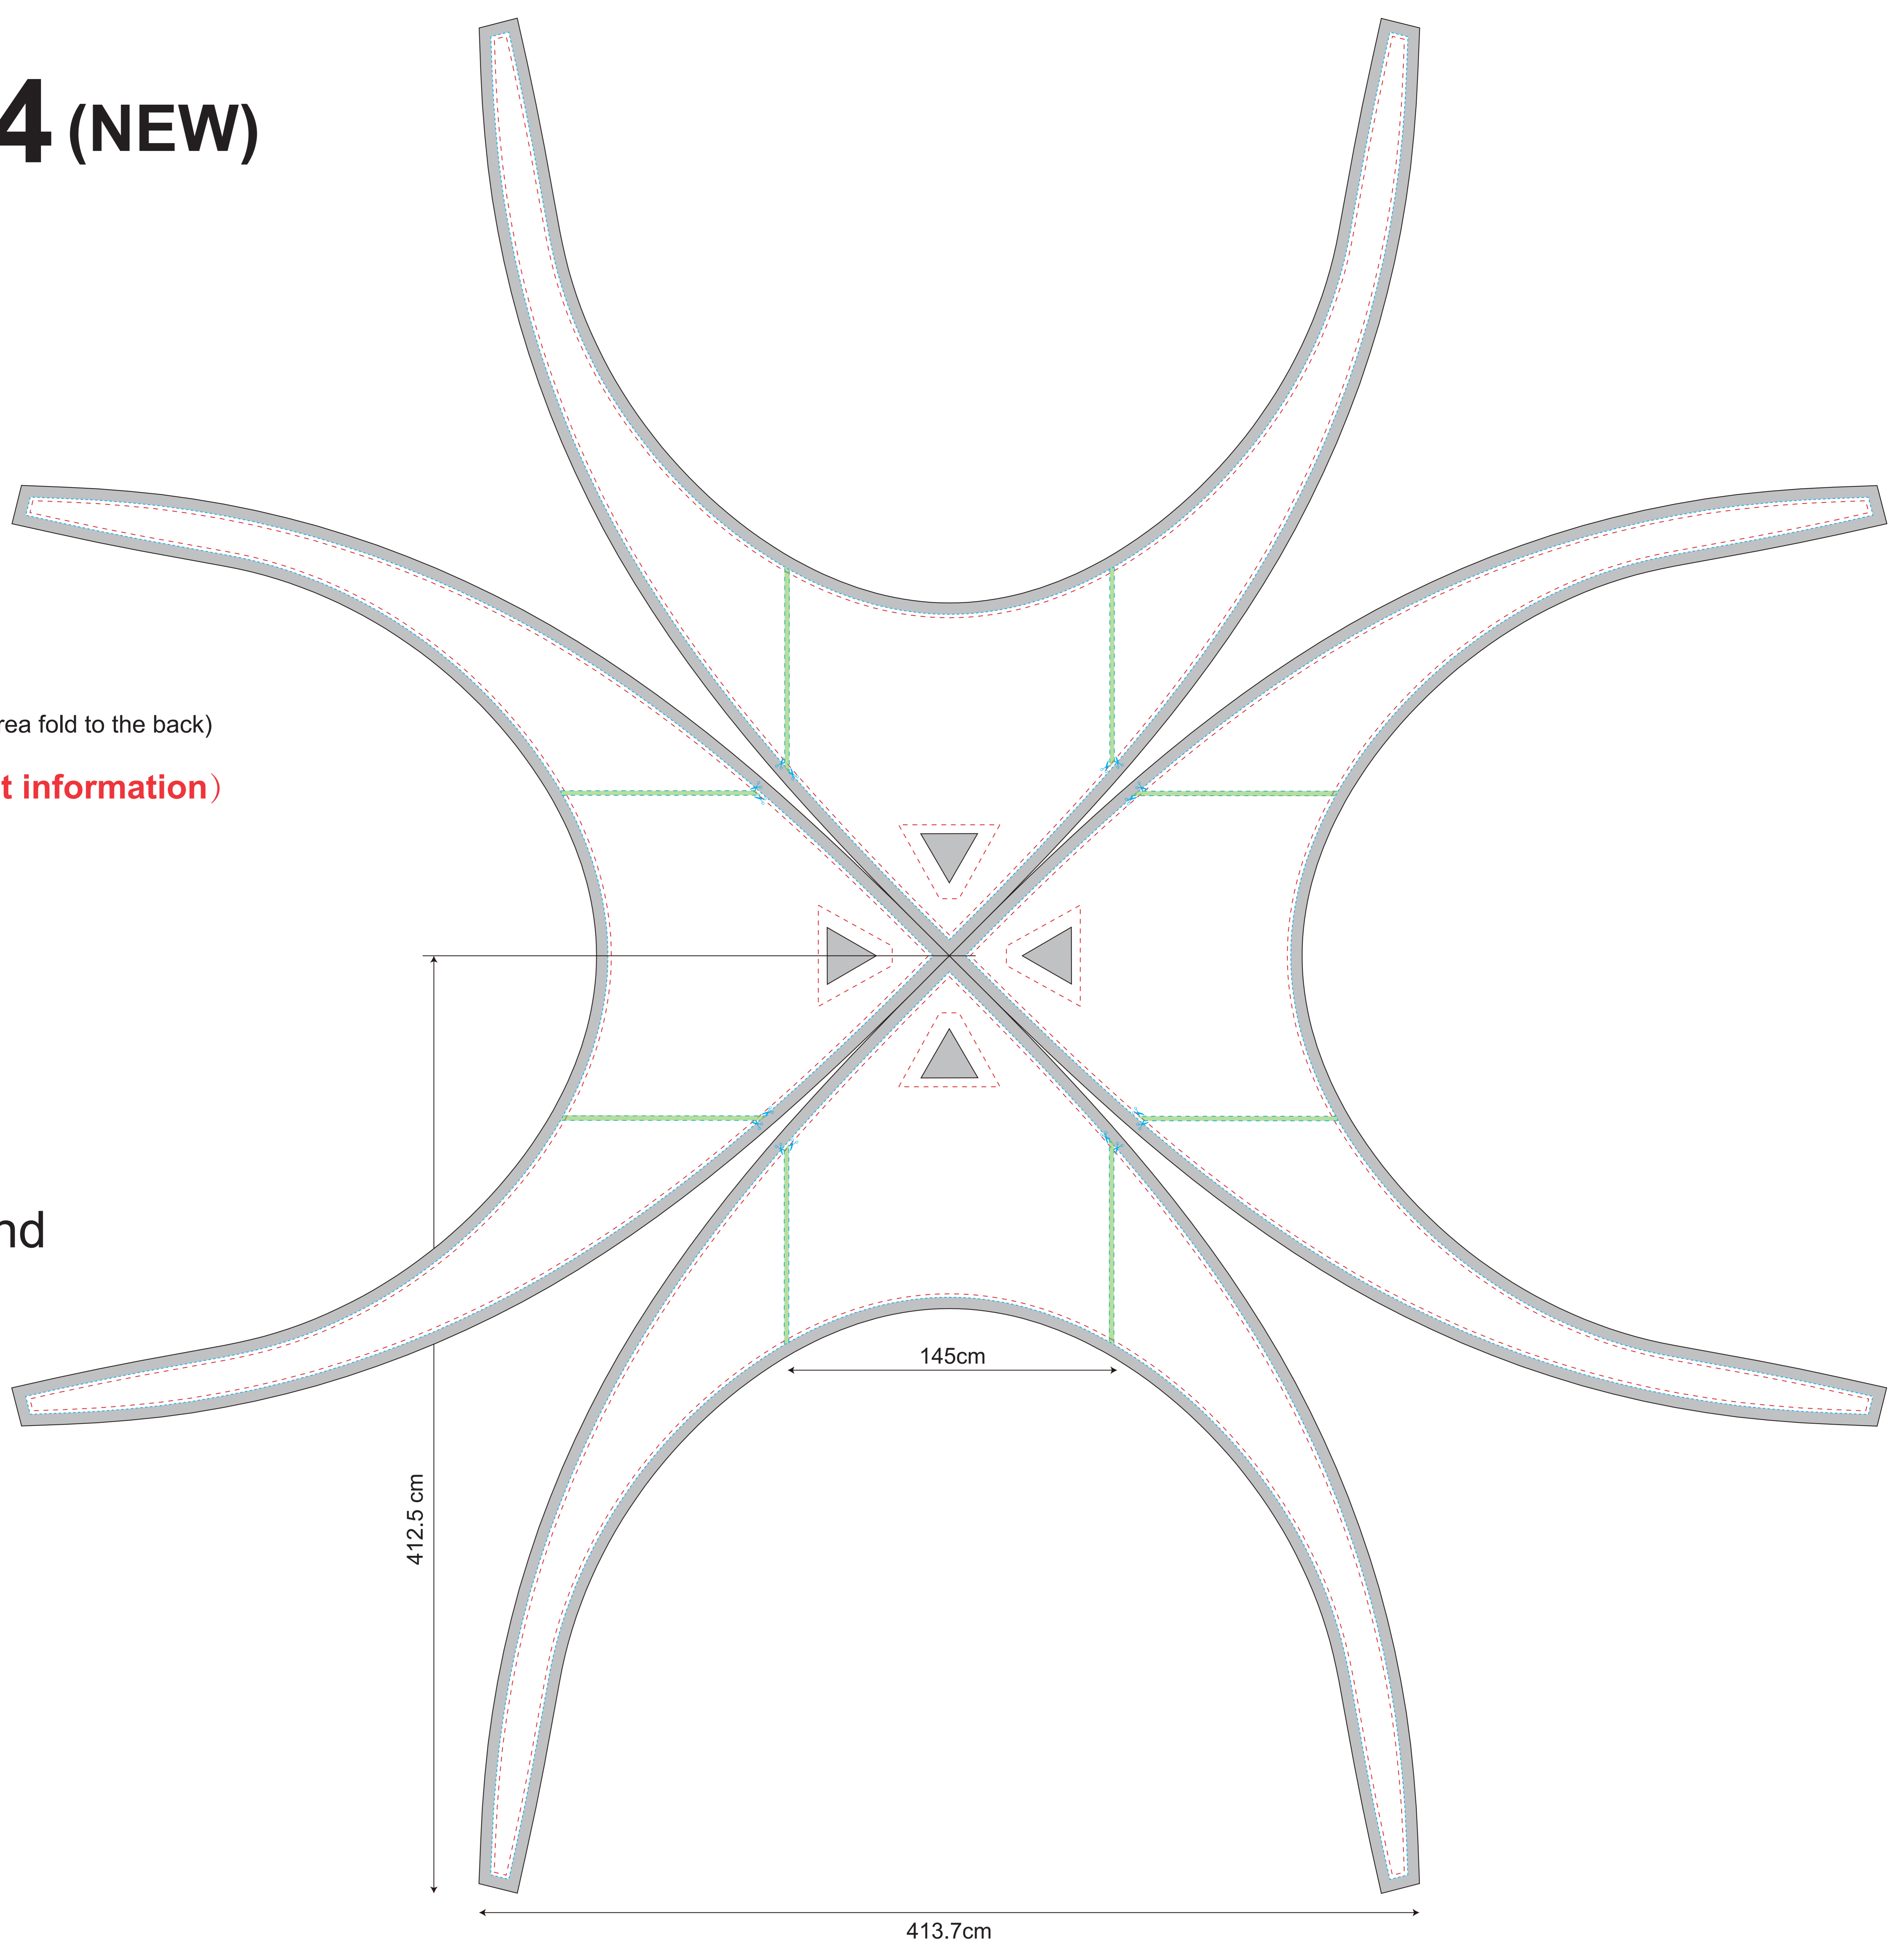

# Airtent 4X4 (NEW) POLYESTER

(1:10)

- - - - - Visual range
- - - - - Cutting line
- Printing line
- - - - - Thread
- - - - - Folding line (upper area fold to the back)
- Bleed (No important information)
- Velcro(inside)
- Velcro(outside)
- Round Plastic
- Label
- welding
- Margin on ground

## WALL

## DOOR

## WINDOW