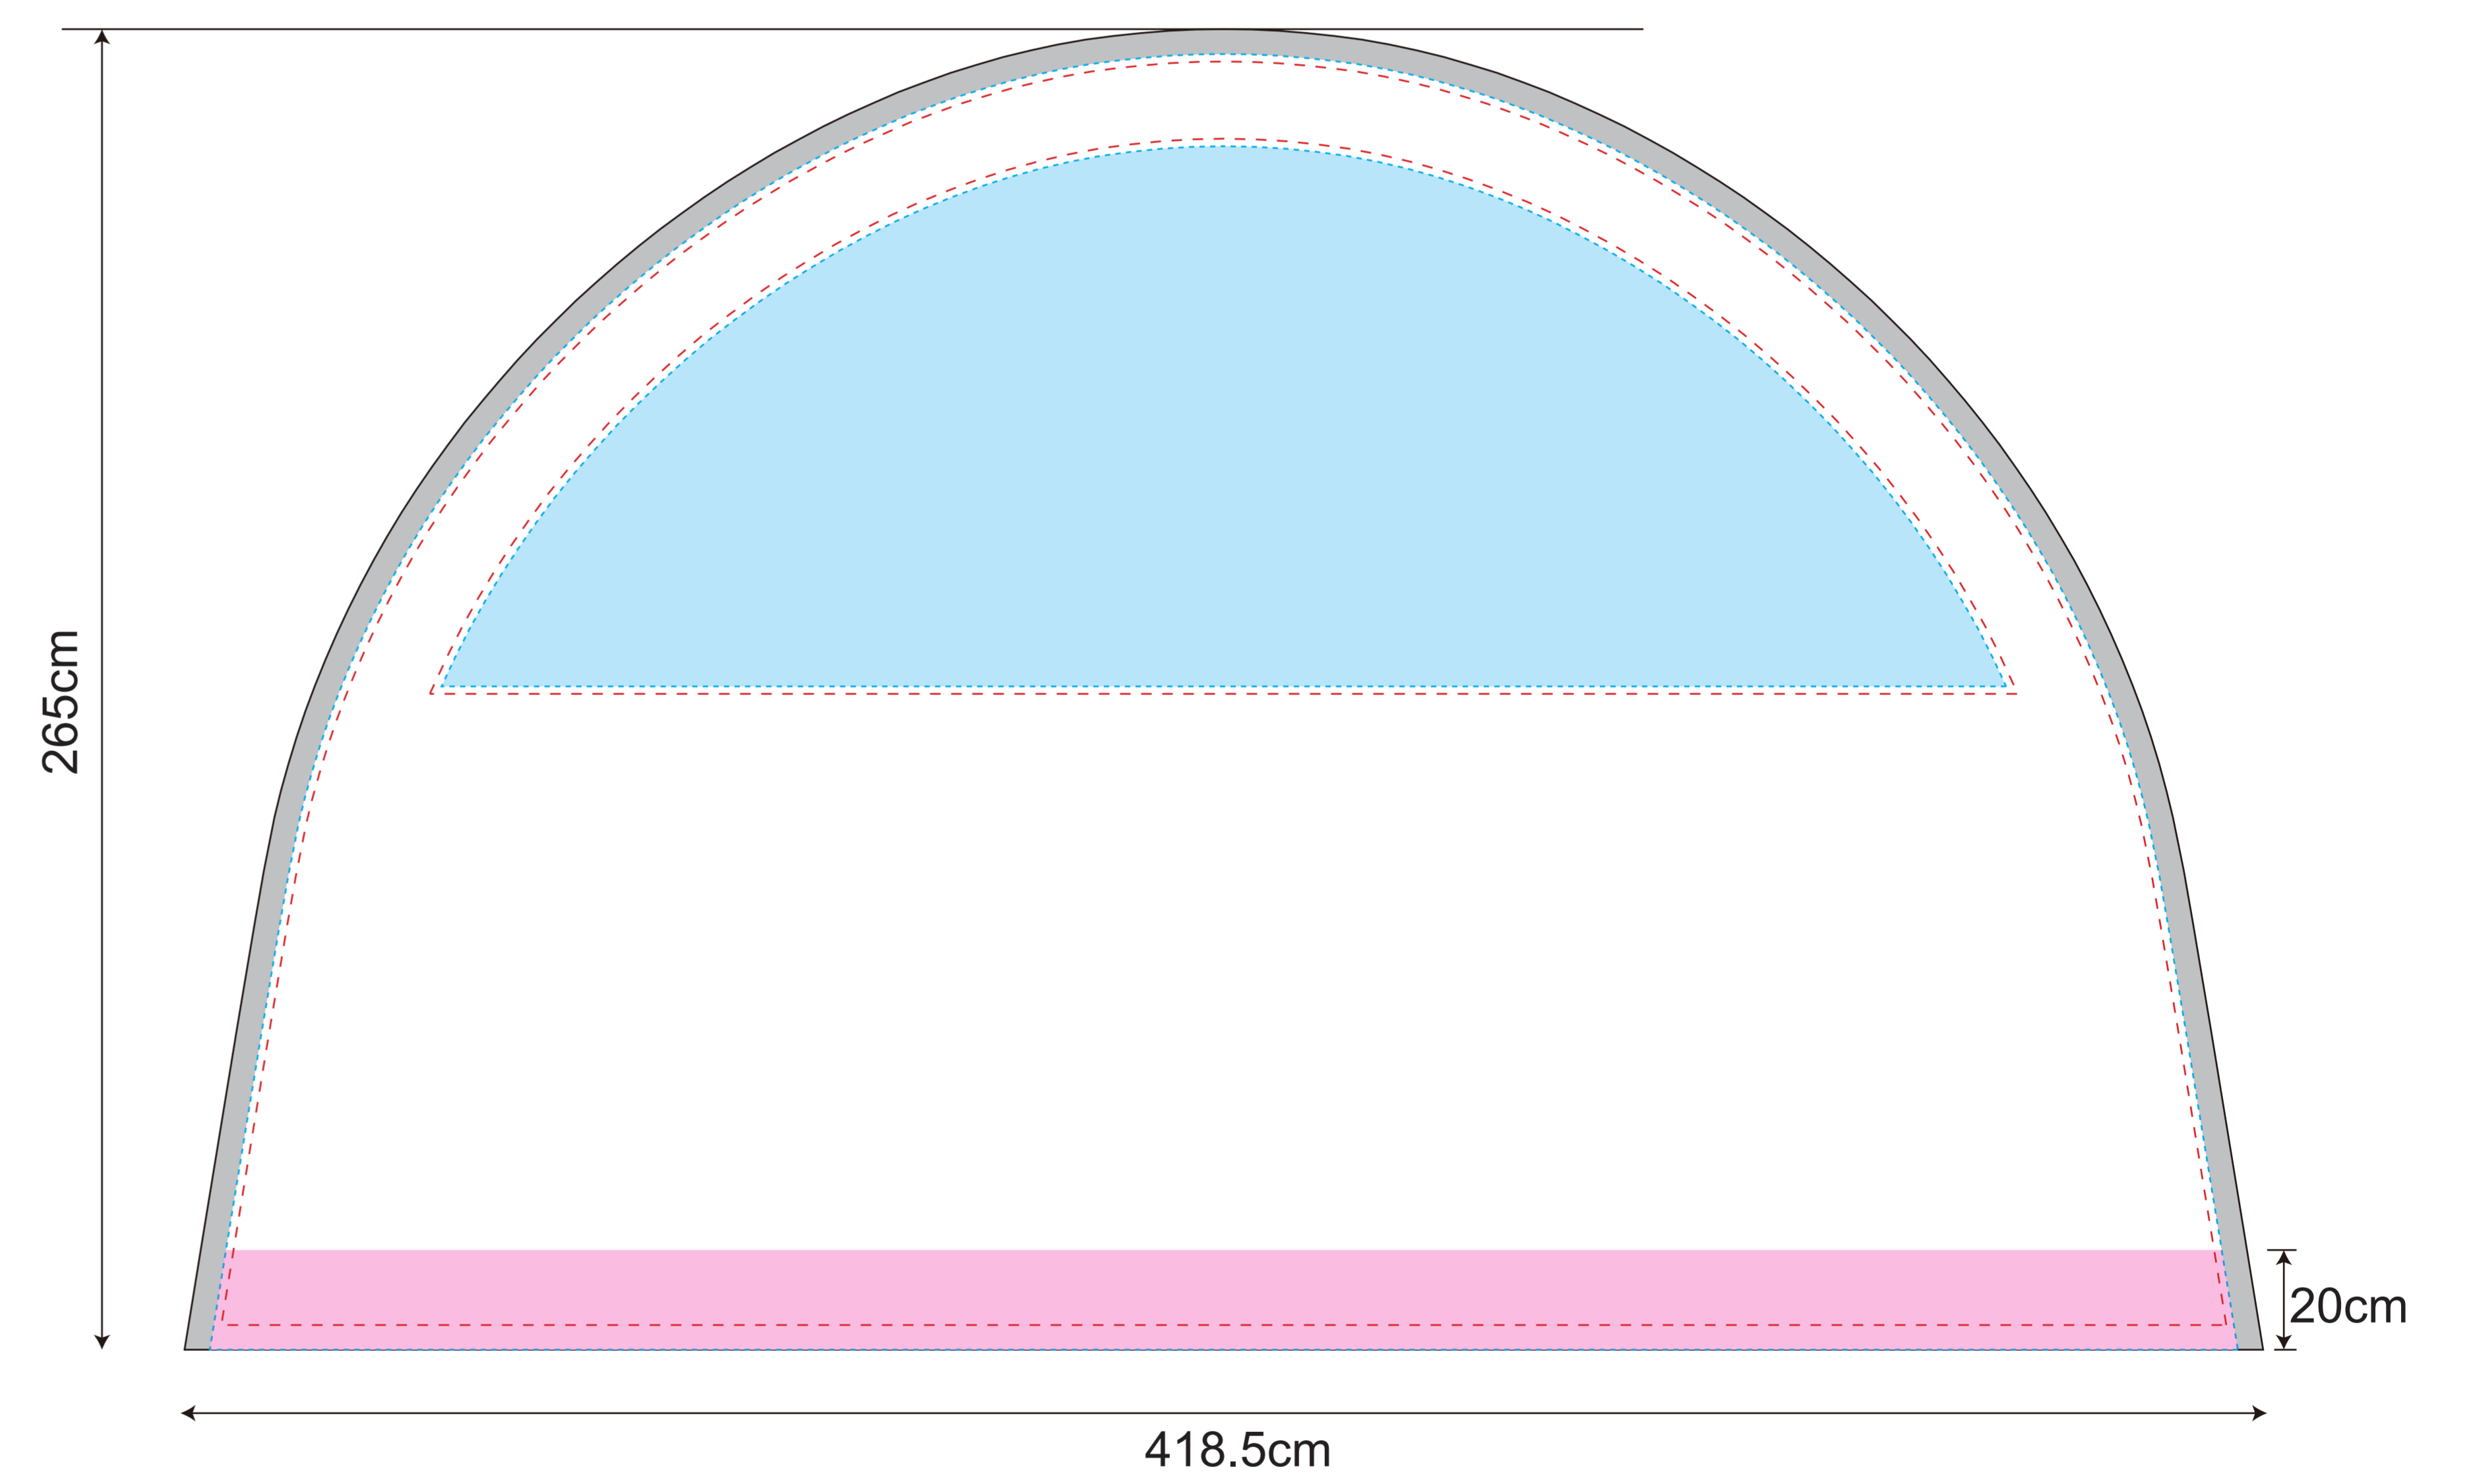

# Airtent 4X4 (NEW) PVC & POLYESTER

(1:10)

- - - - - Visual range
- - - - - Cutting line
- Printing line
- - - - - Thread
- - - - - Folding line (upper area fold to the back)
- Bleed (No important information)
- Velcro(inside)
- Velcro(outside)
- Round Plastic
- Label
- welding
- Margin on ground

## WALL

## DOOR

## WINDOW