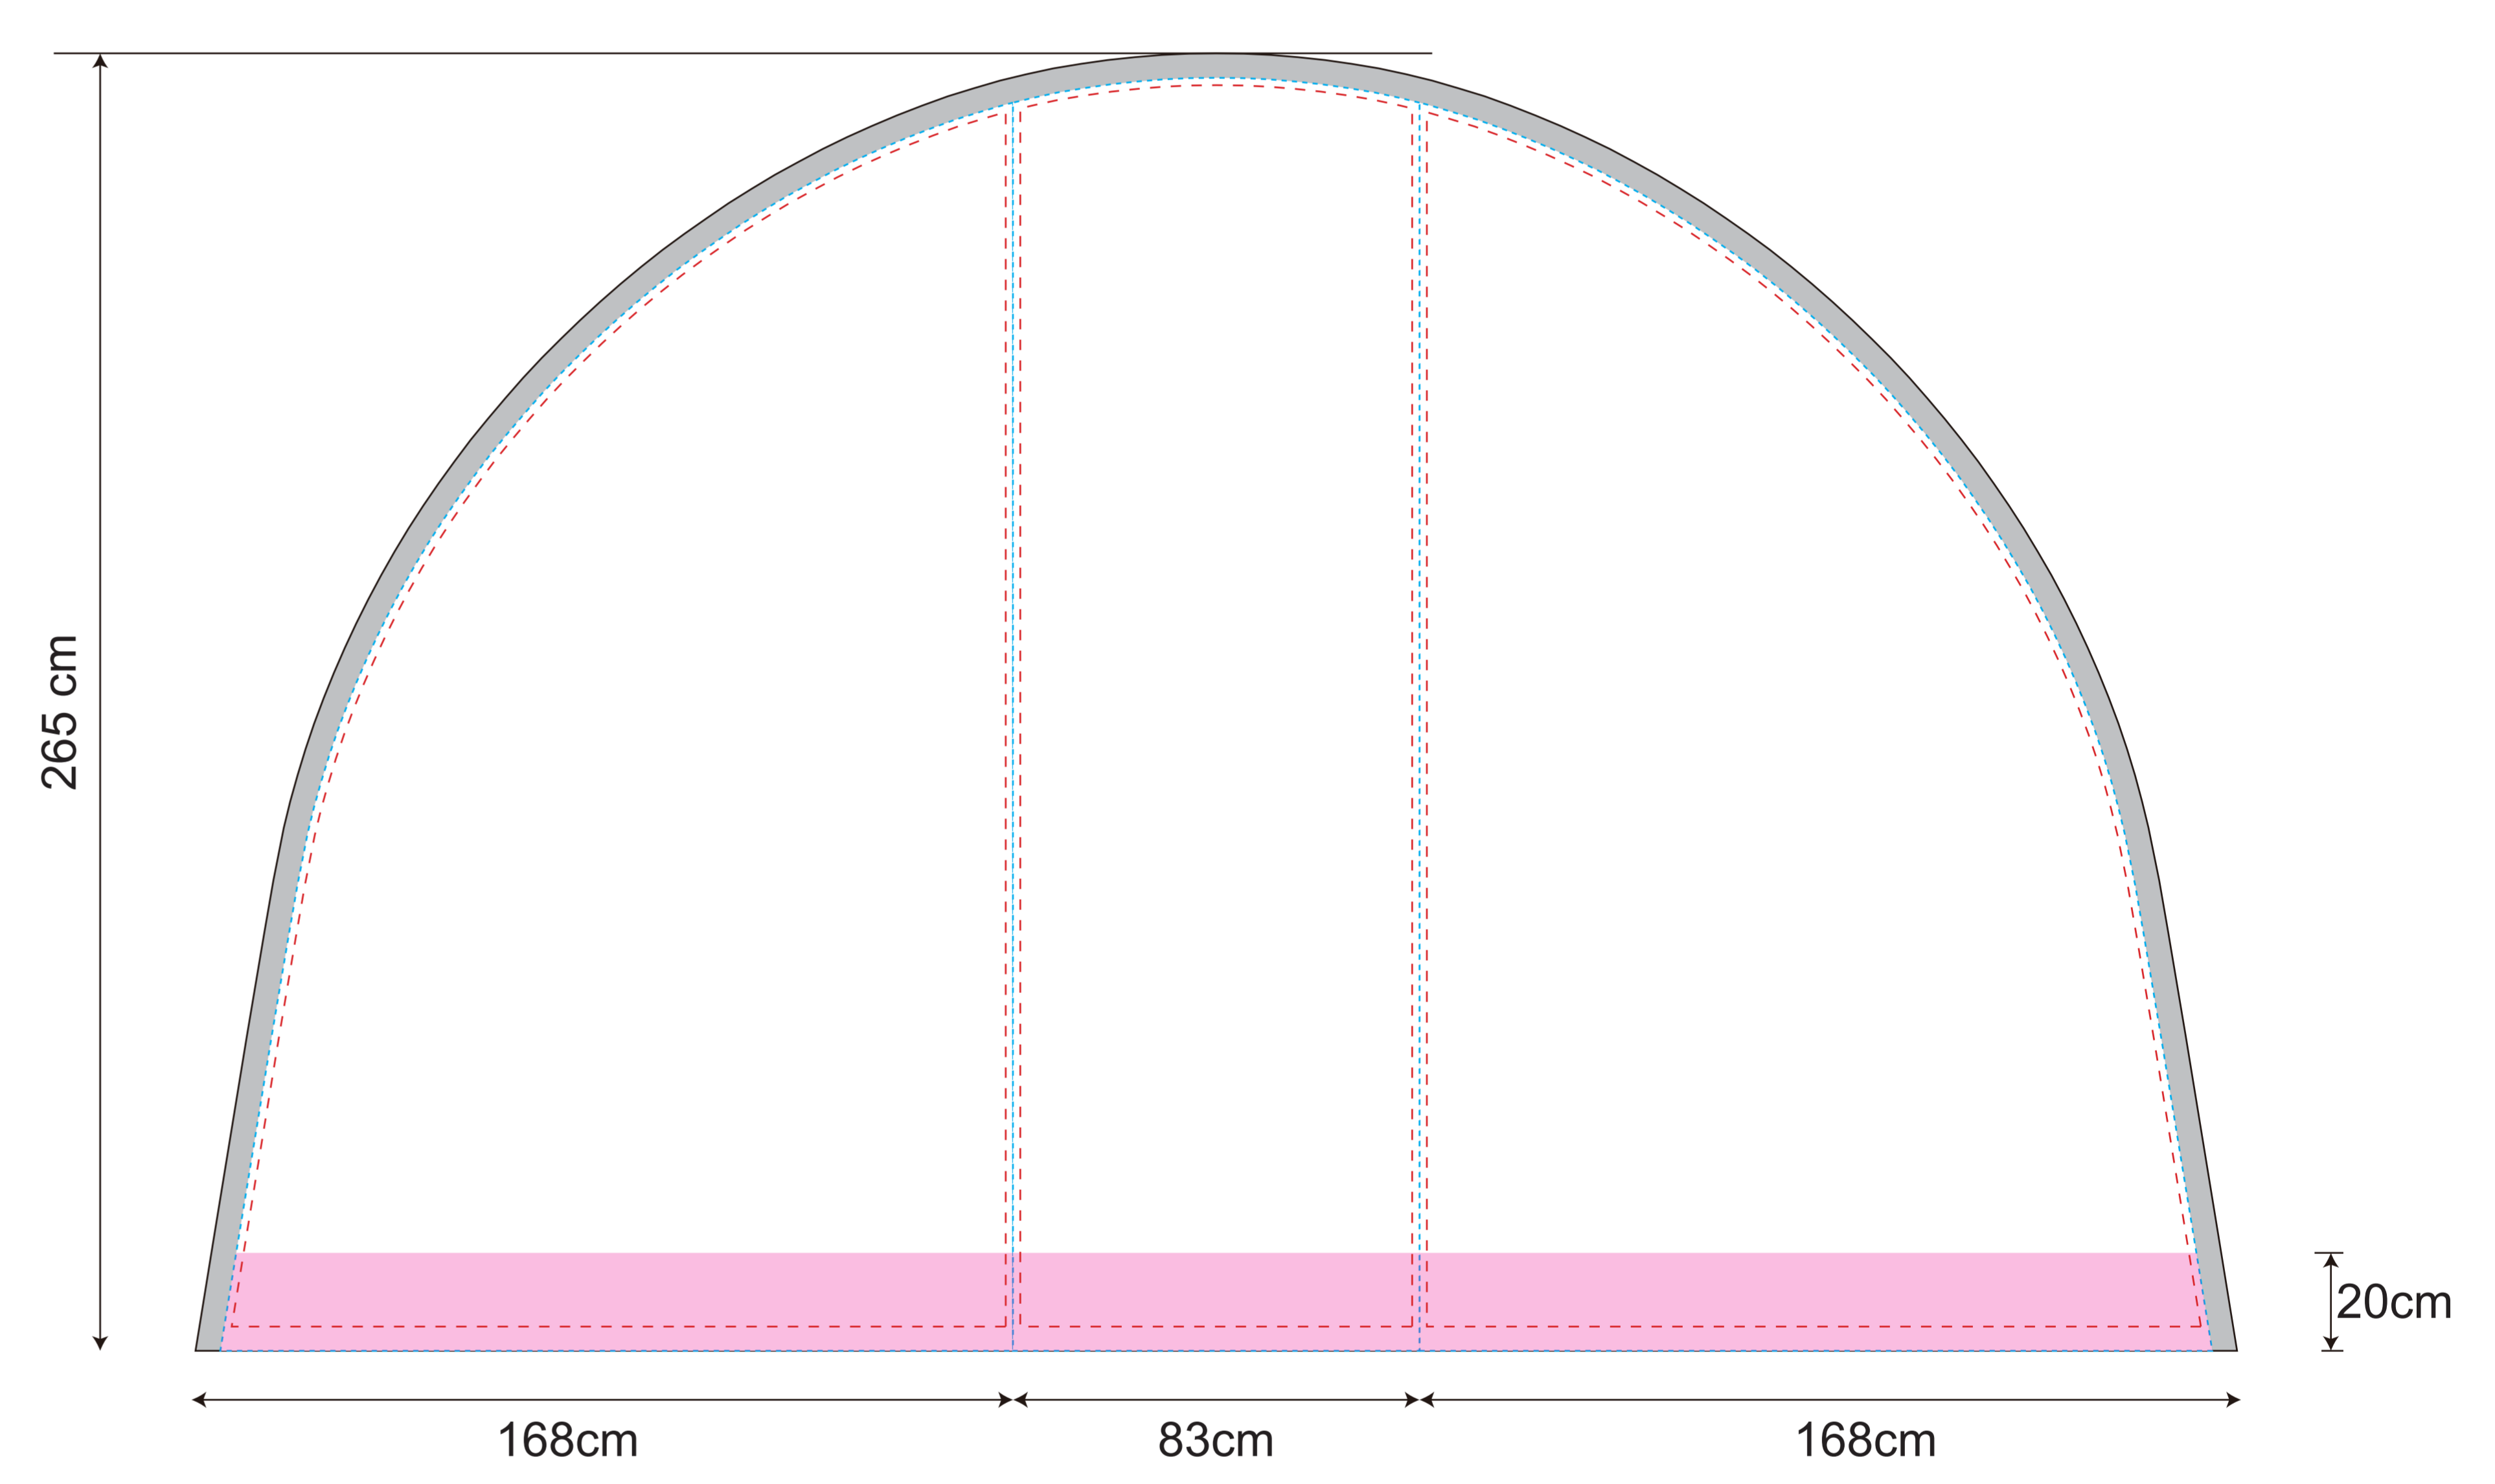

# Airtent 4X4 (NEW) PVC & POLYESTER

(1:10)

- - - - - Visual range
- - - - - Cutting line
- Printing line
- - - - - Thread
- - - - - Folding line (upper area fold to the back)
- Bleed (No important information)
- Velcro(inside)
- Velcro(outside)
- Round Plastic
- Label
- welding
- Margin on ground

## WALL

## DOOR

## WINDOW