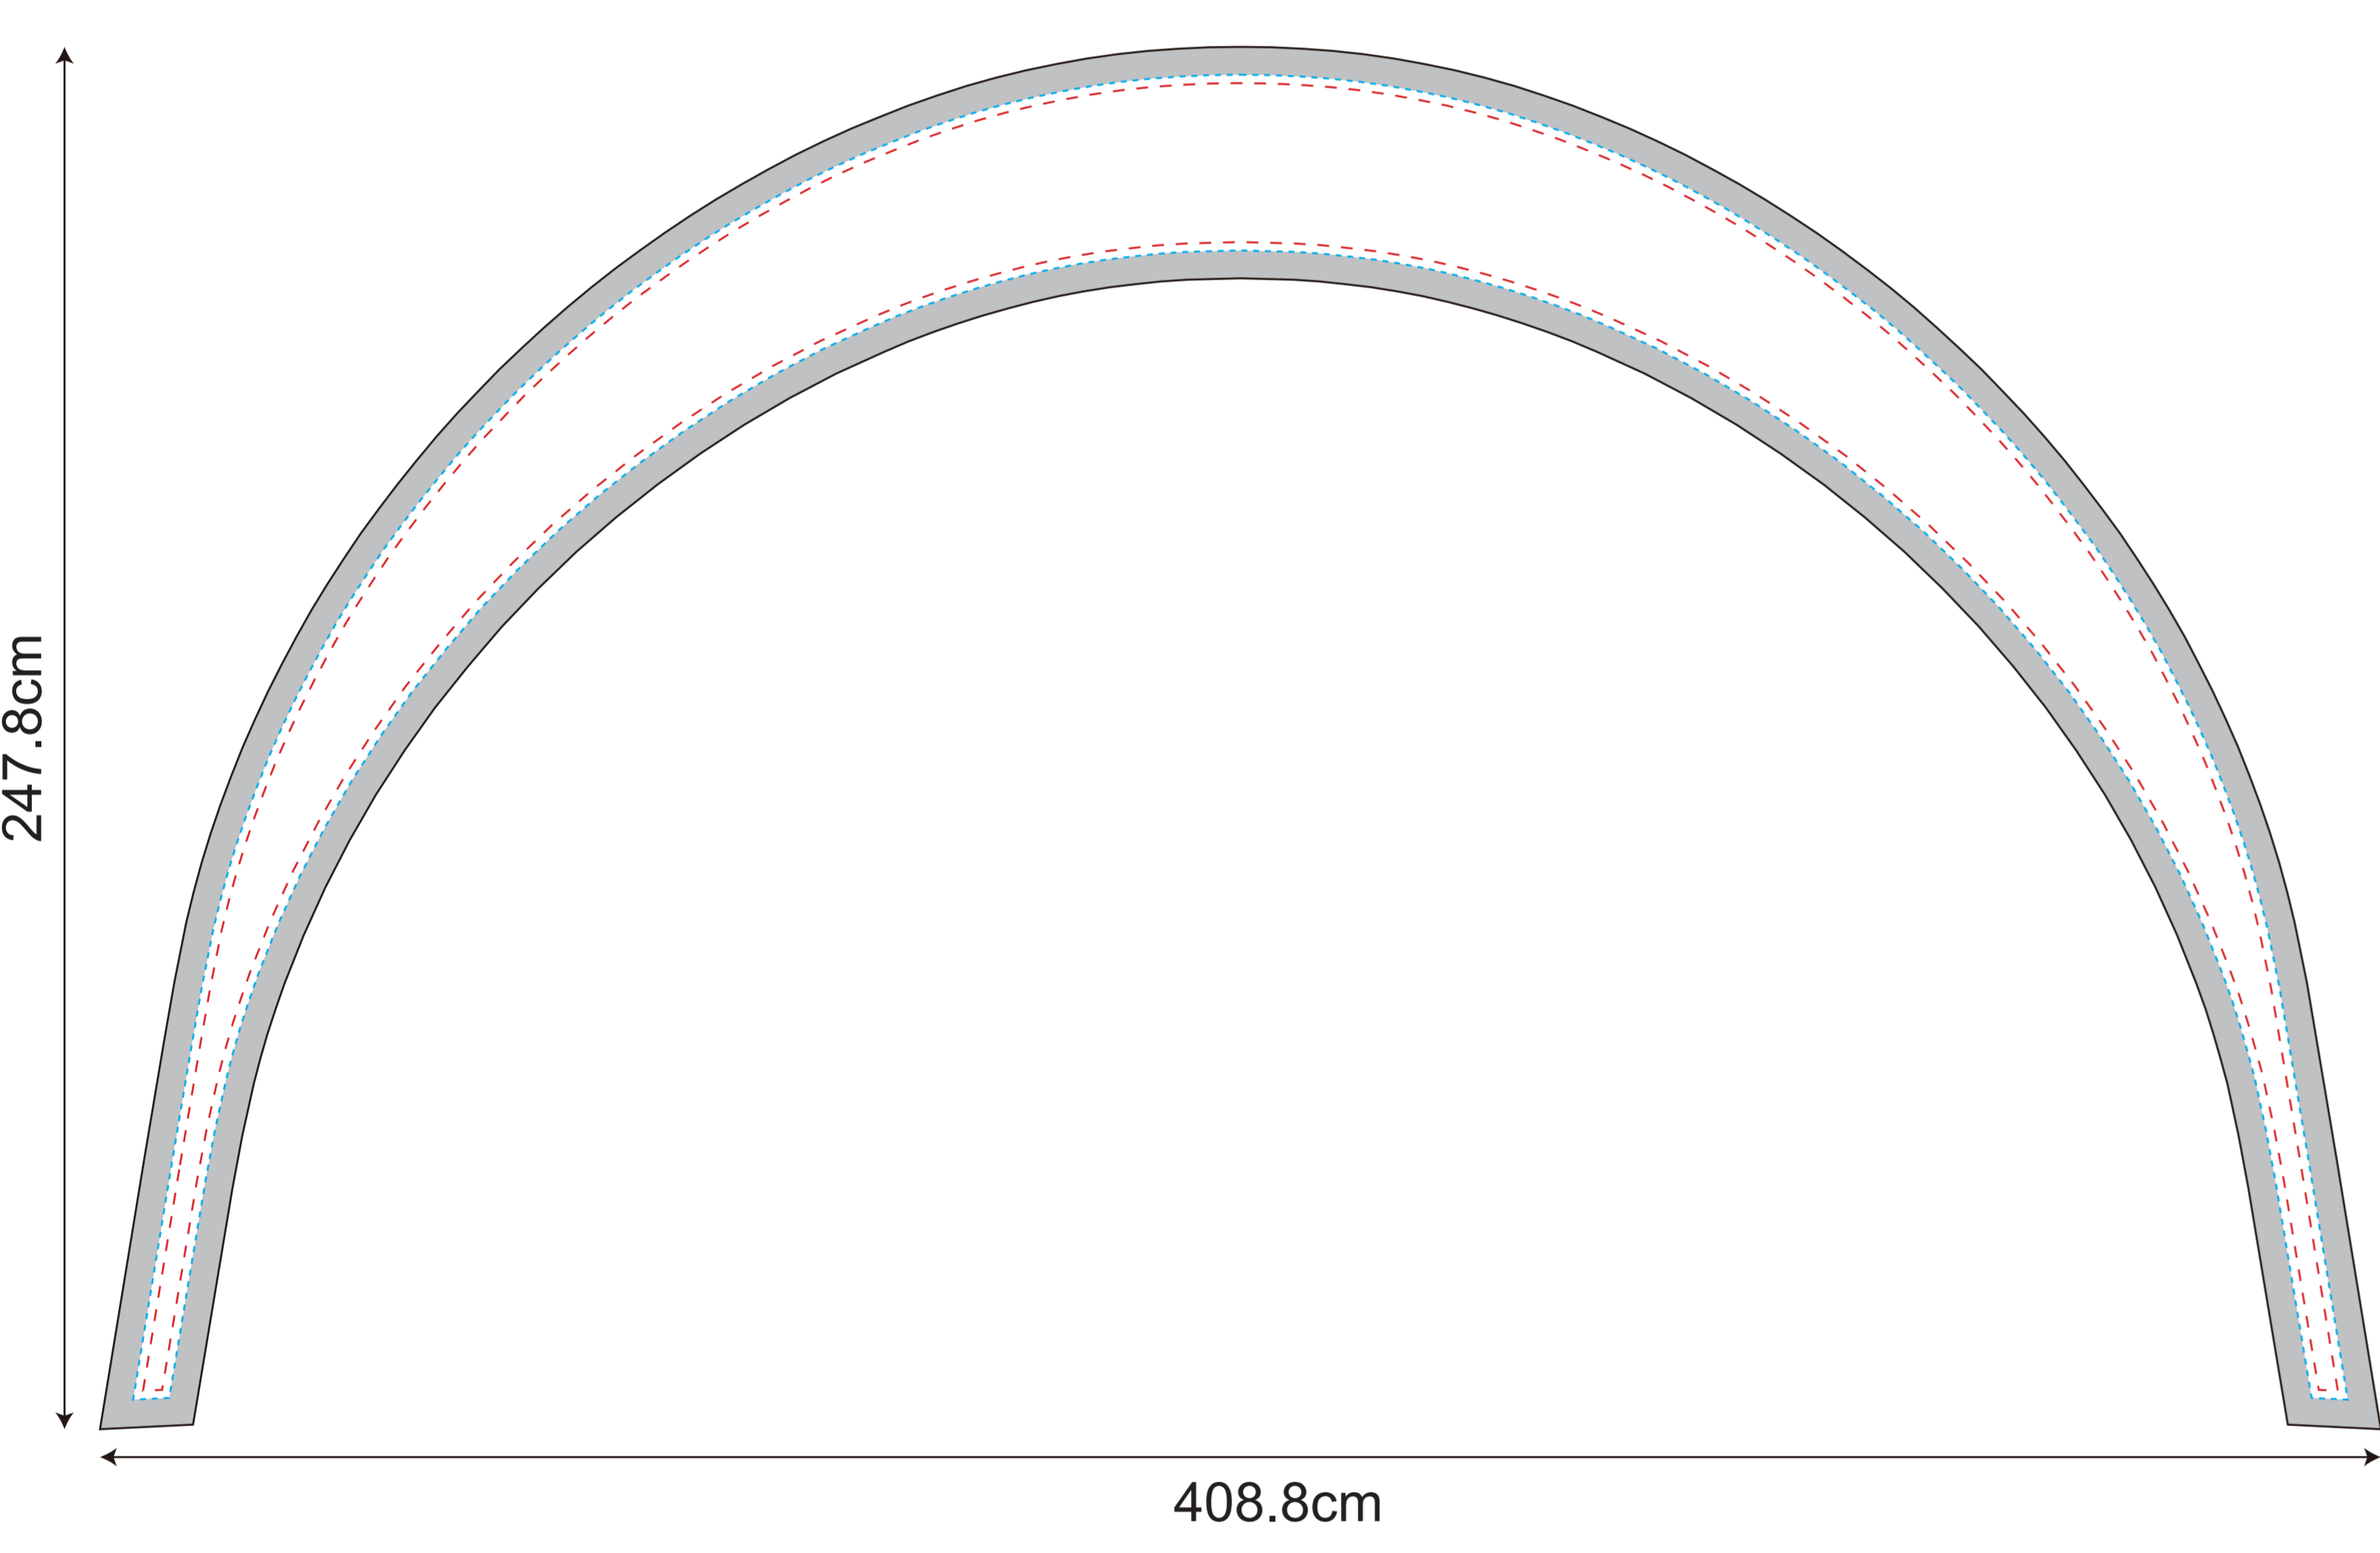

# Airtent 4X4 (NEW) PVC & POLYESTER

(1:10)

- - - - - Visual range
- - - - - Cutting line
- Printing line
- - - - - Thread
- - - - - Folding line (upper area fold to the back)
- Bleed (No important information)
- Velcro(inside)
- Velcro(outside)
- Round Plastic
- Label
- welding
- Margin on ground

## WALL

## DOOR

## WINDOW