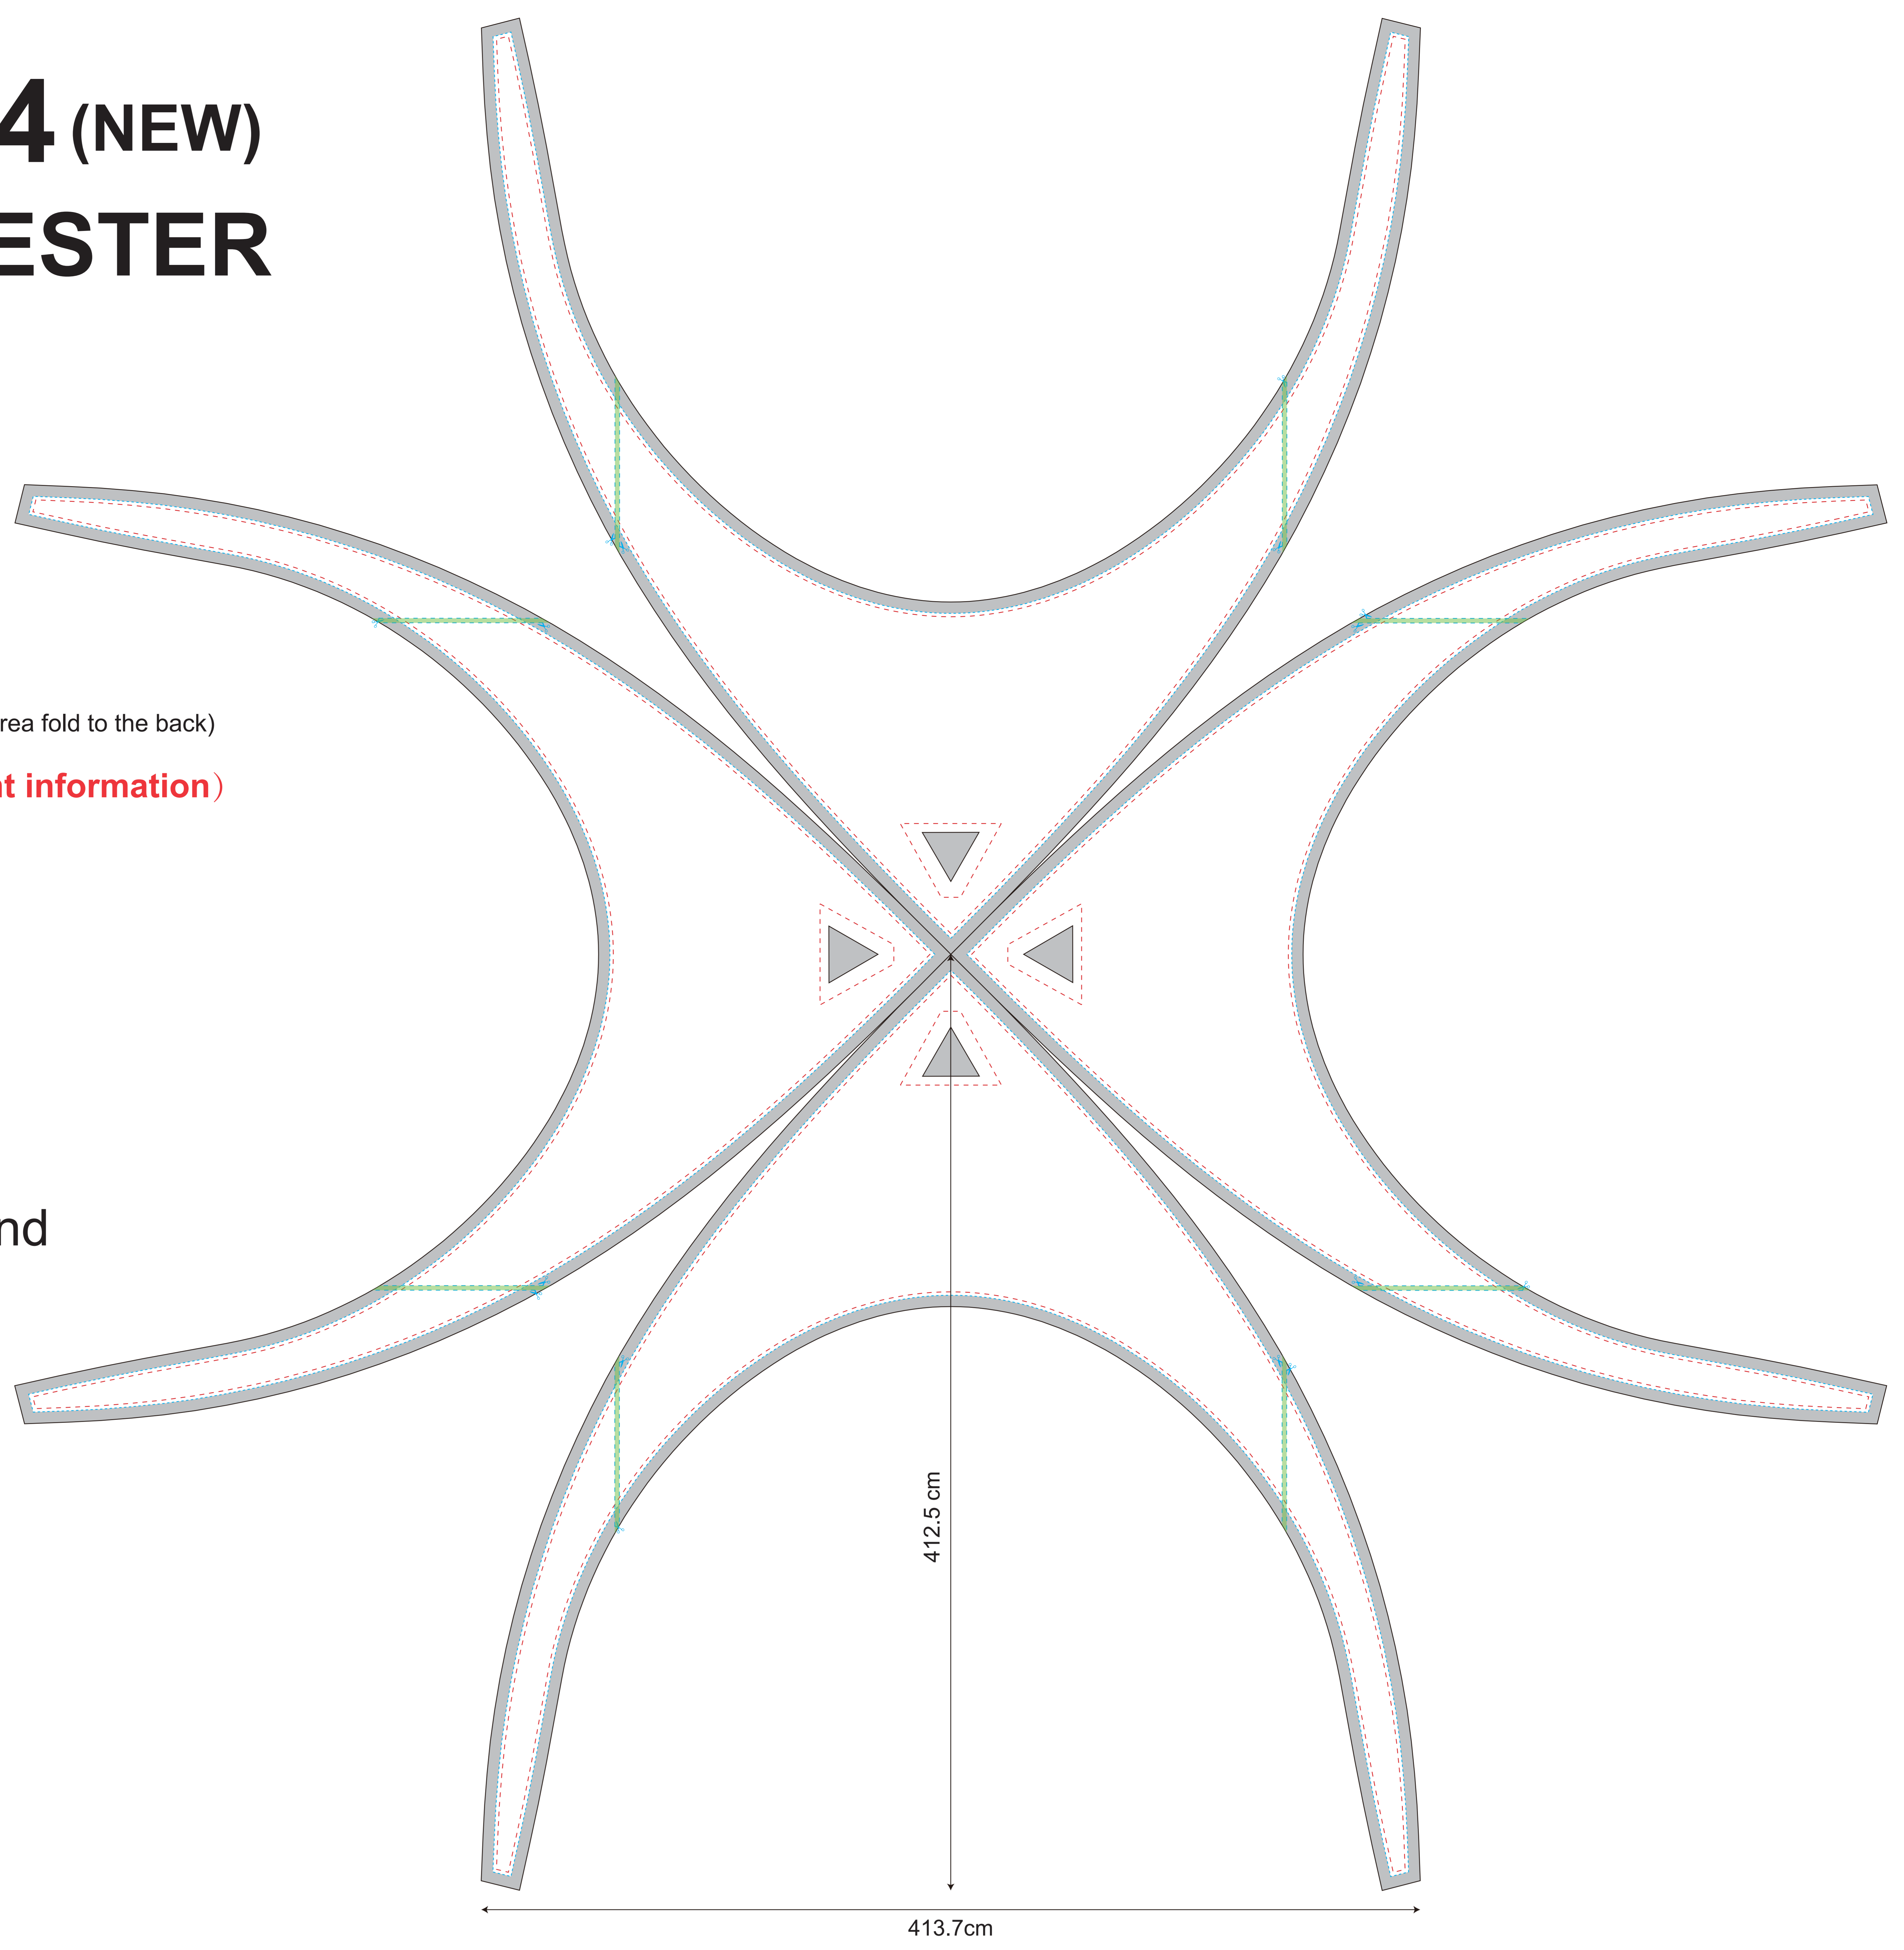

# Airtent 4X4 (NEW) PVC & POLYESTER

(1:10)

- - - - - Visual range
- - - - - Cutting line
- Printing line
- - - - - Thread
- - - - - Folding line (upper area fold to the back)
- Bleed (No important information)
- Velcro(inside)
- Velcro(outside)
- Round Plastic
- Label
- welding
- Margin on ground

## WALL

## DOOR

## WINDOW