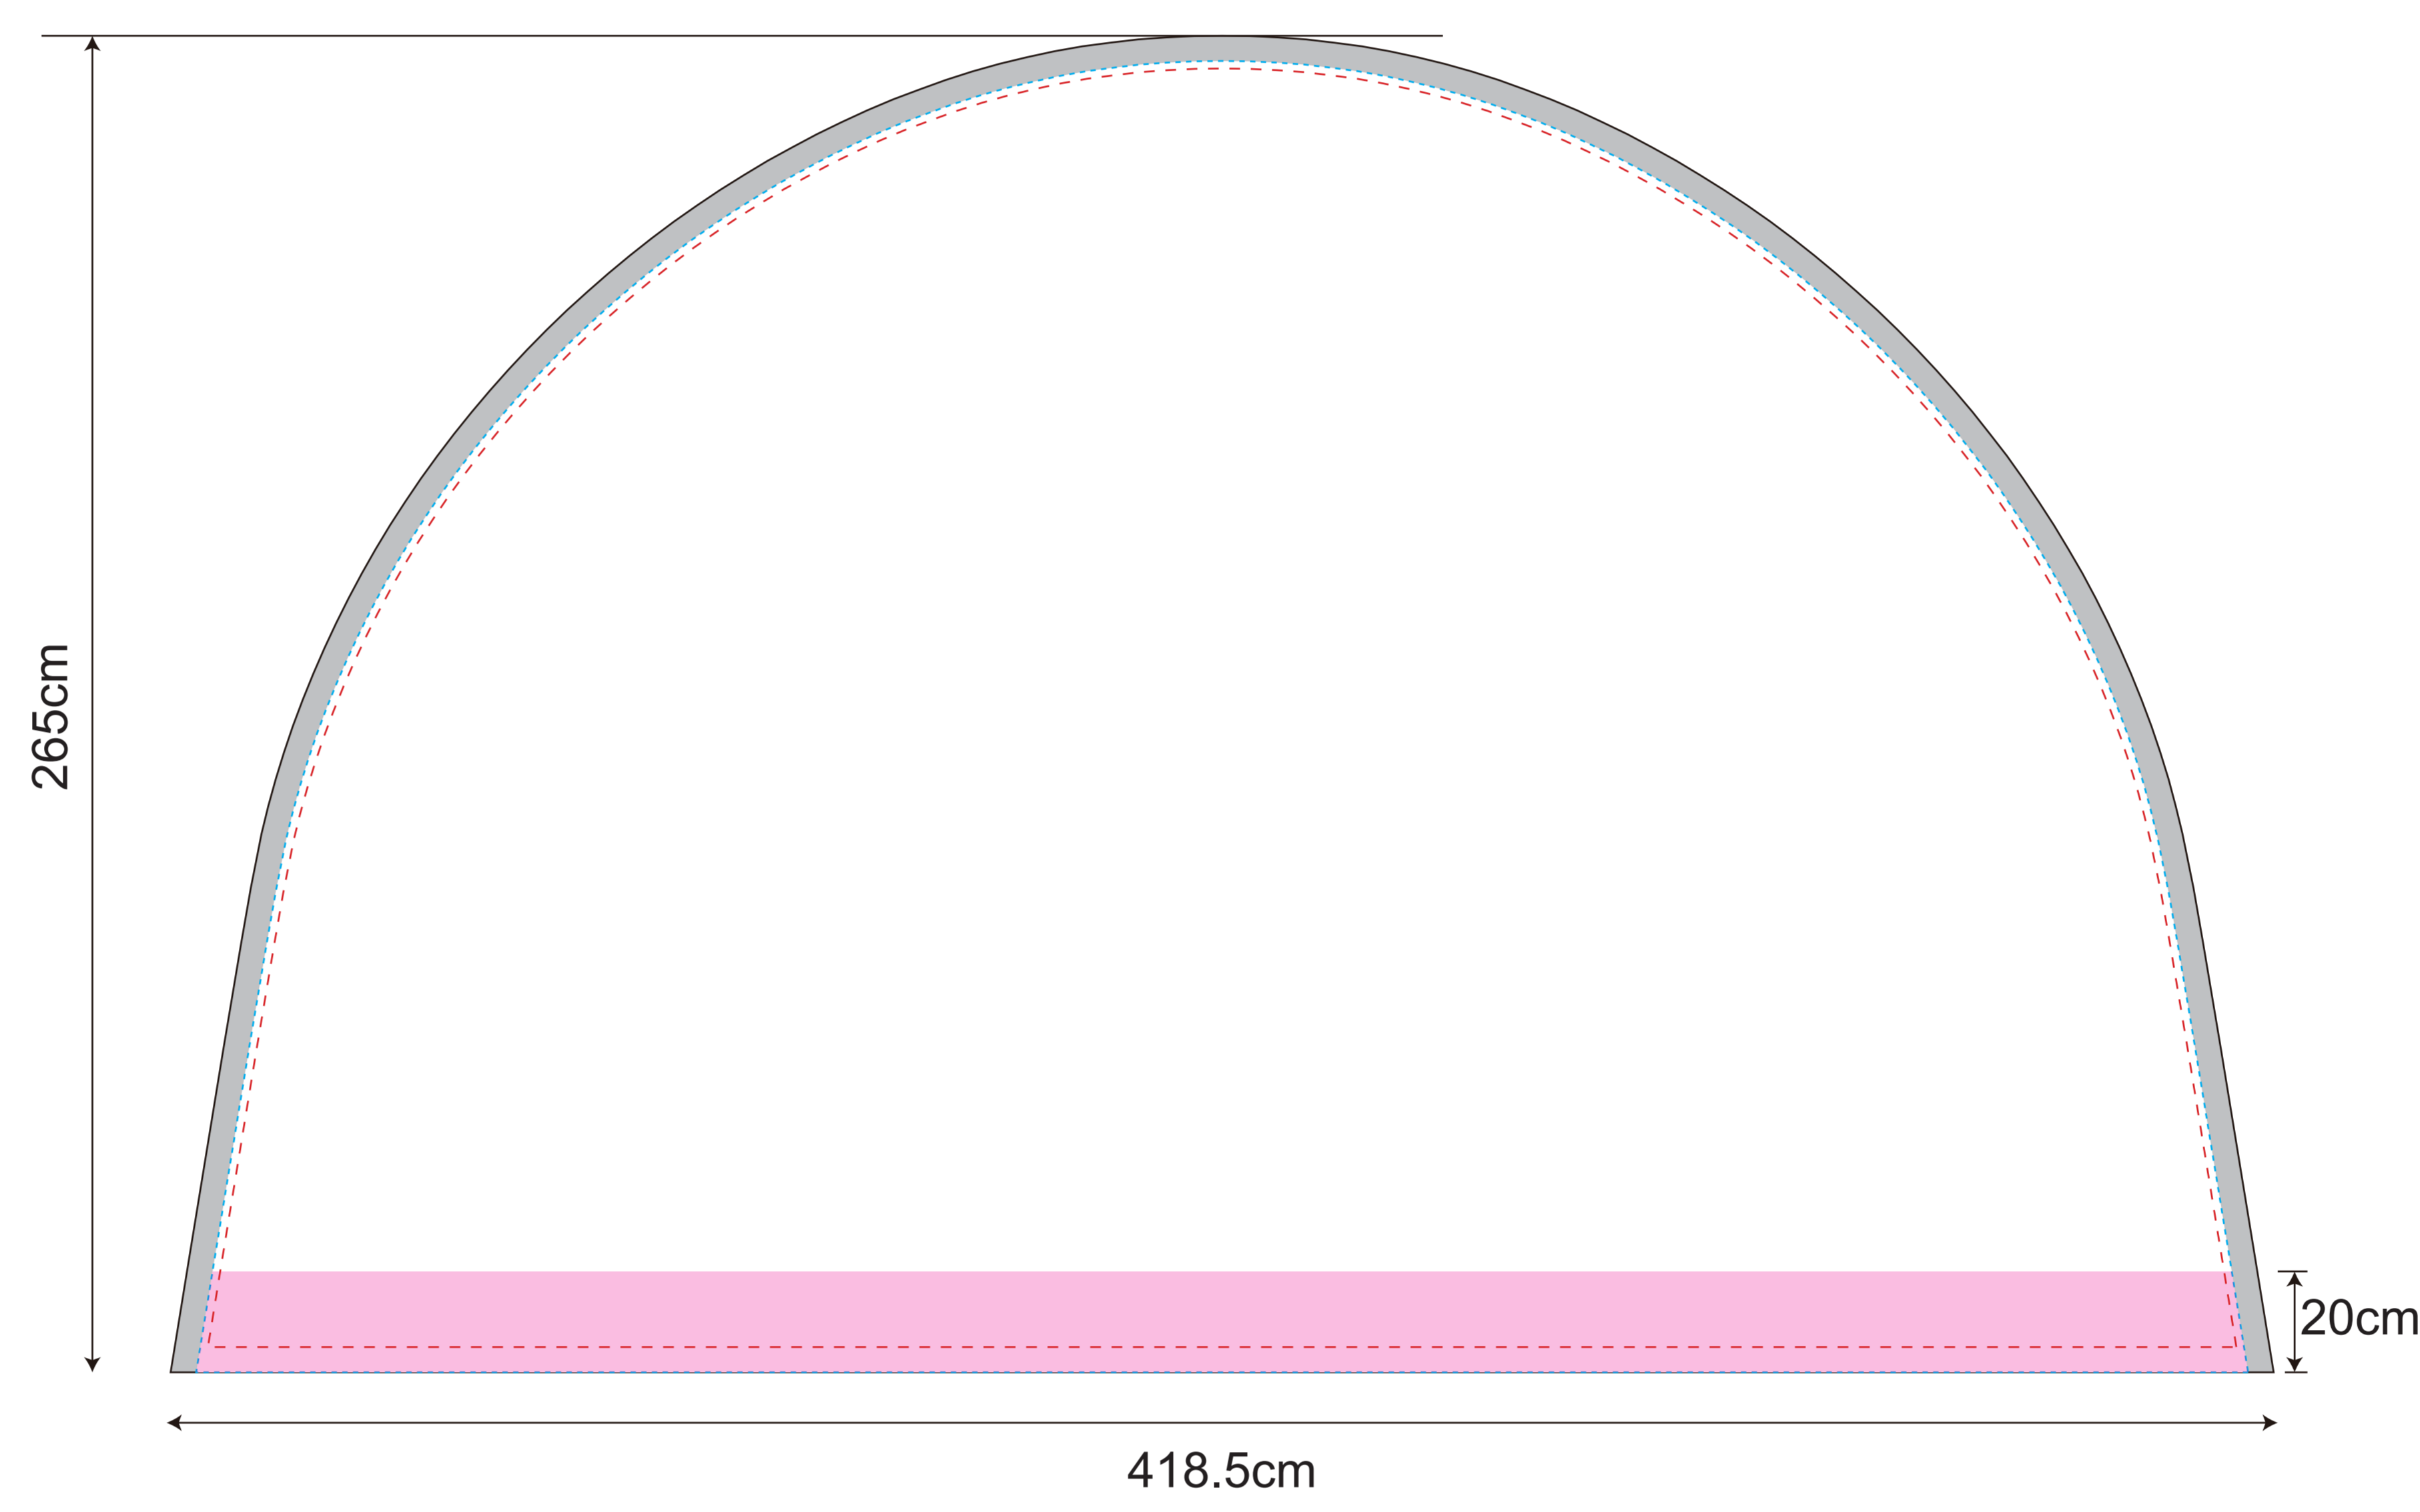

# Airtent 4X4 (NEW) PVC & POLYESTER

(1:10)

- - - - - Visual range
- - - - - Cutting line
- Printing line
- - - - - Thread
- - - - - Folding line (upper area fold to the back)
- Bleed (No important information)
- Velcro(inside)
- Velcro(outside)
- Round Plastic
- Label
- welding
- Margin on ground

## WALL

## DOOR

## WINDOW