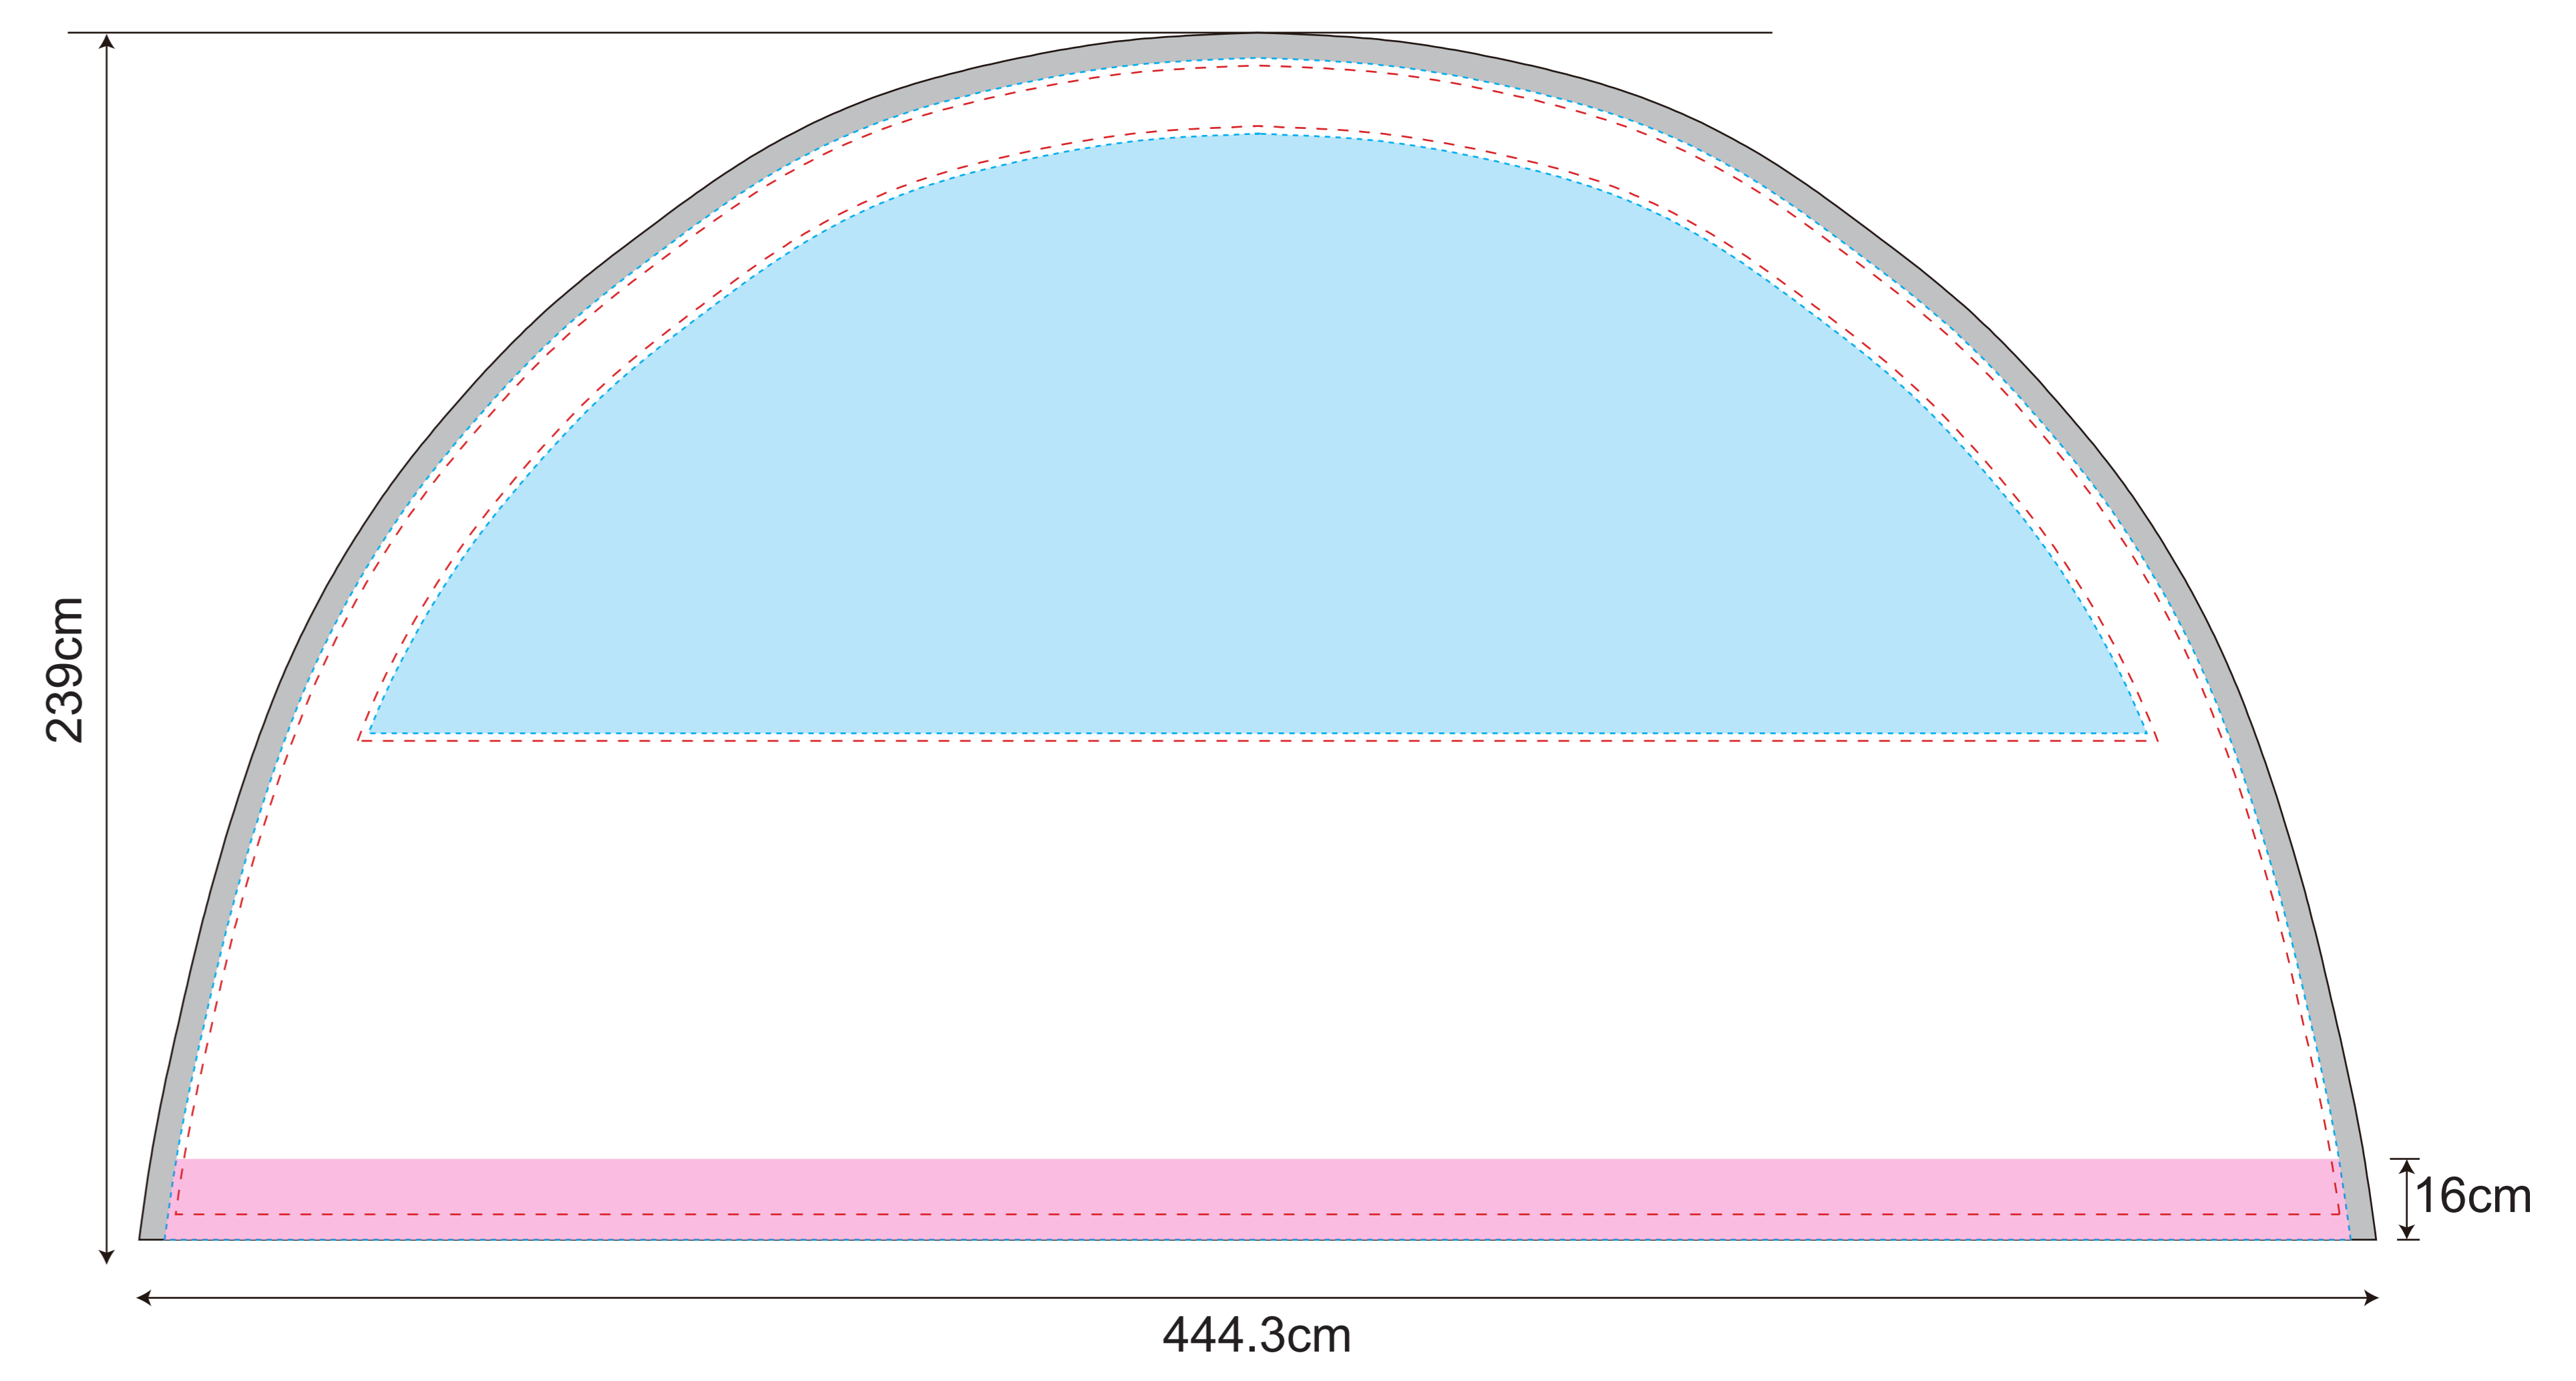

Airtent 4X4

PVC & POLYESTER

(1:10)

- - - - - Visual range
- - - - - Cutting line
- Printing line
- - - - - Thread
- - - - - Folding line (upper area fold to the back)
- Bleed (No important information)
- Velcro(inside)
- Velcro(outside)
- Round Plastic
- Label
- welding
- Margin on ground

WALL

DOOR

FULL WINDOW

WINDOW

Airtent 4m modle(2015) PVC