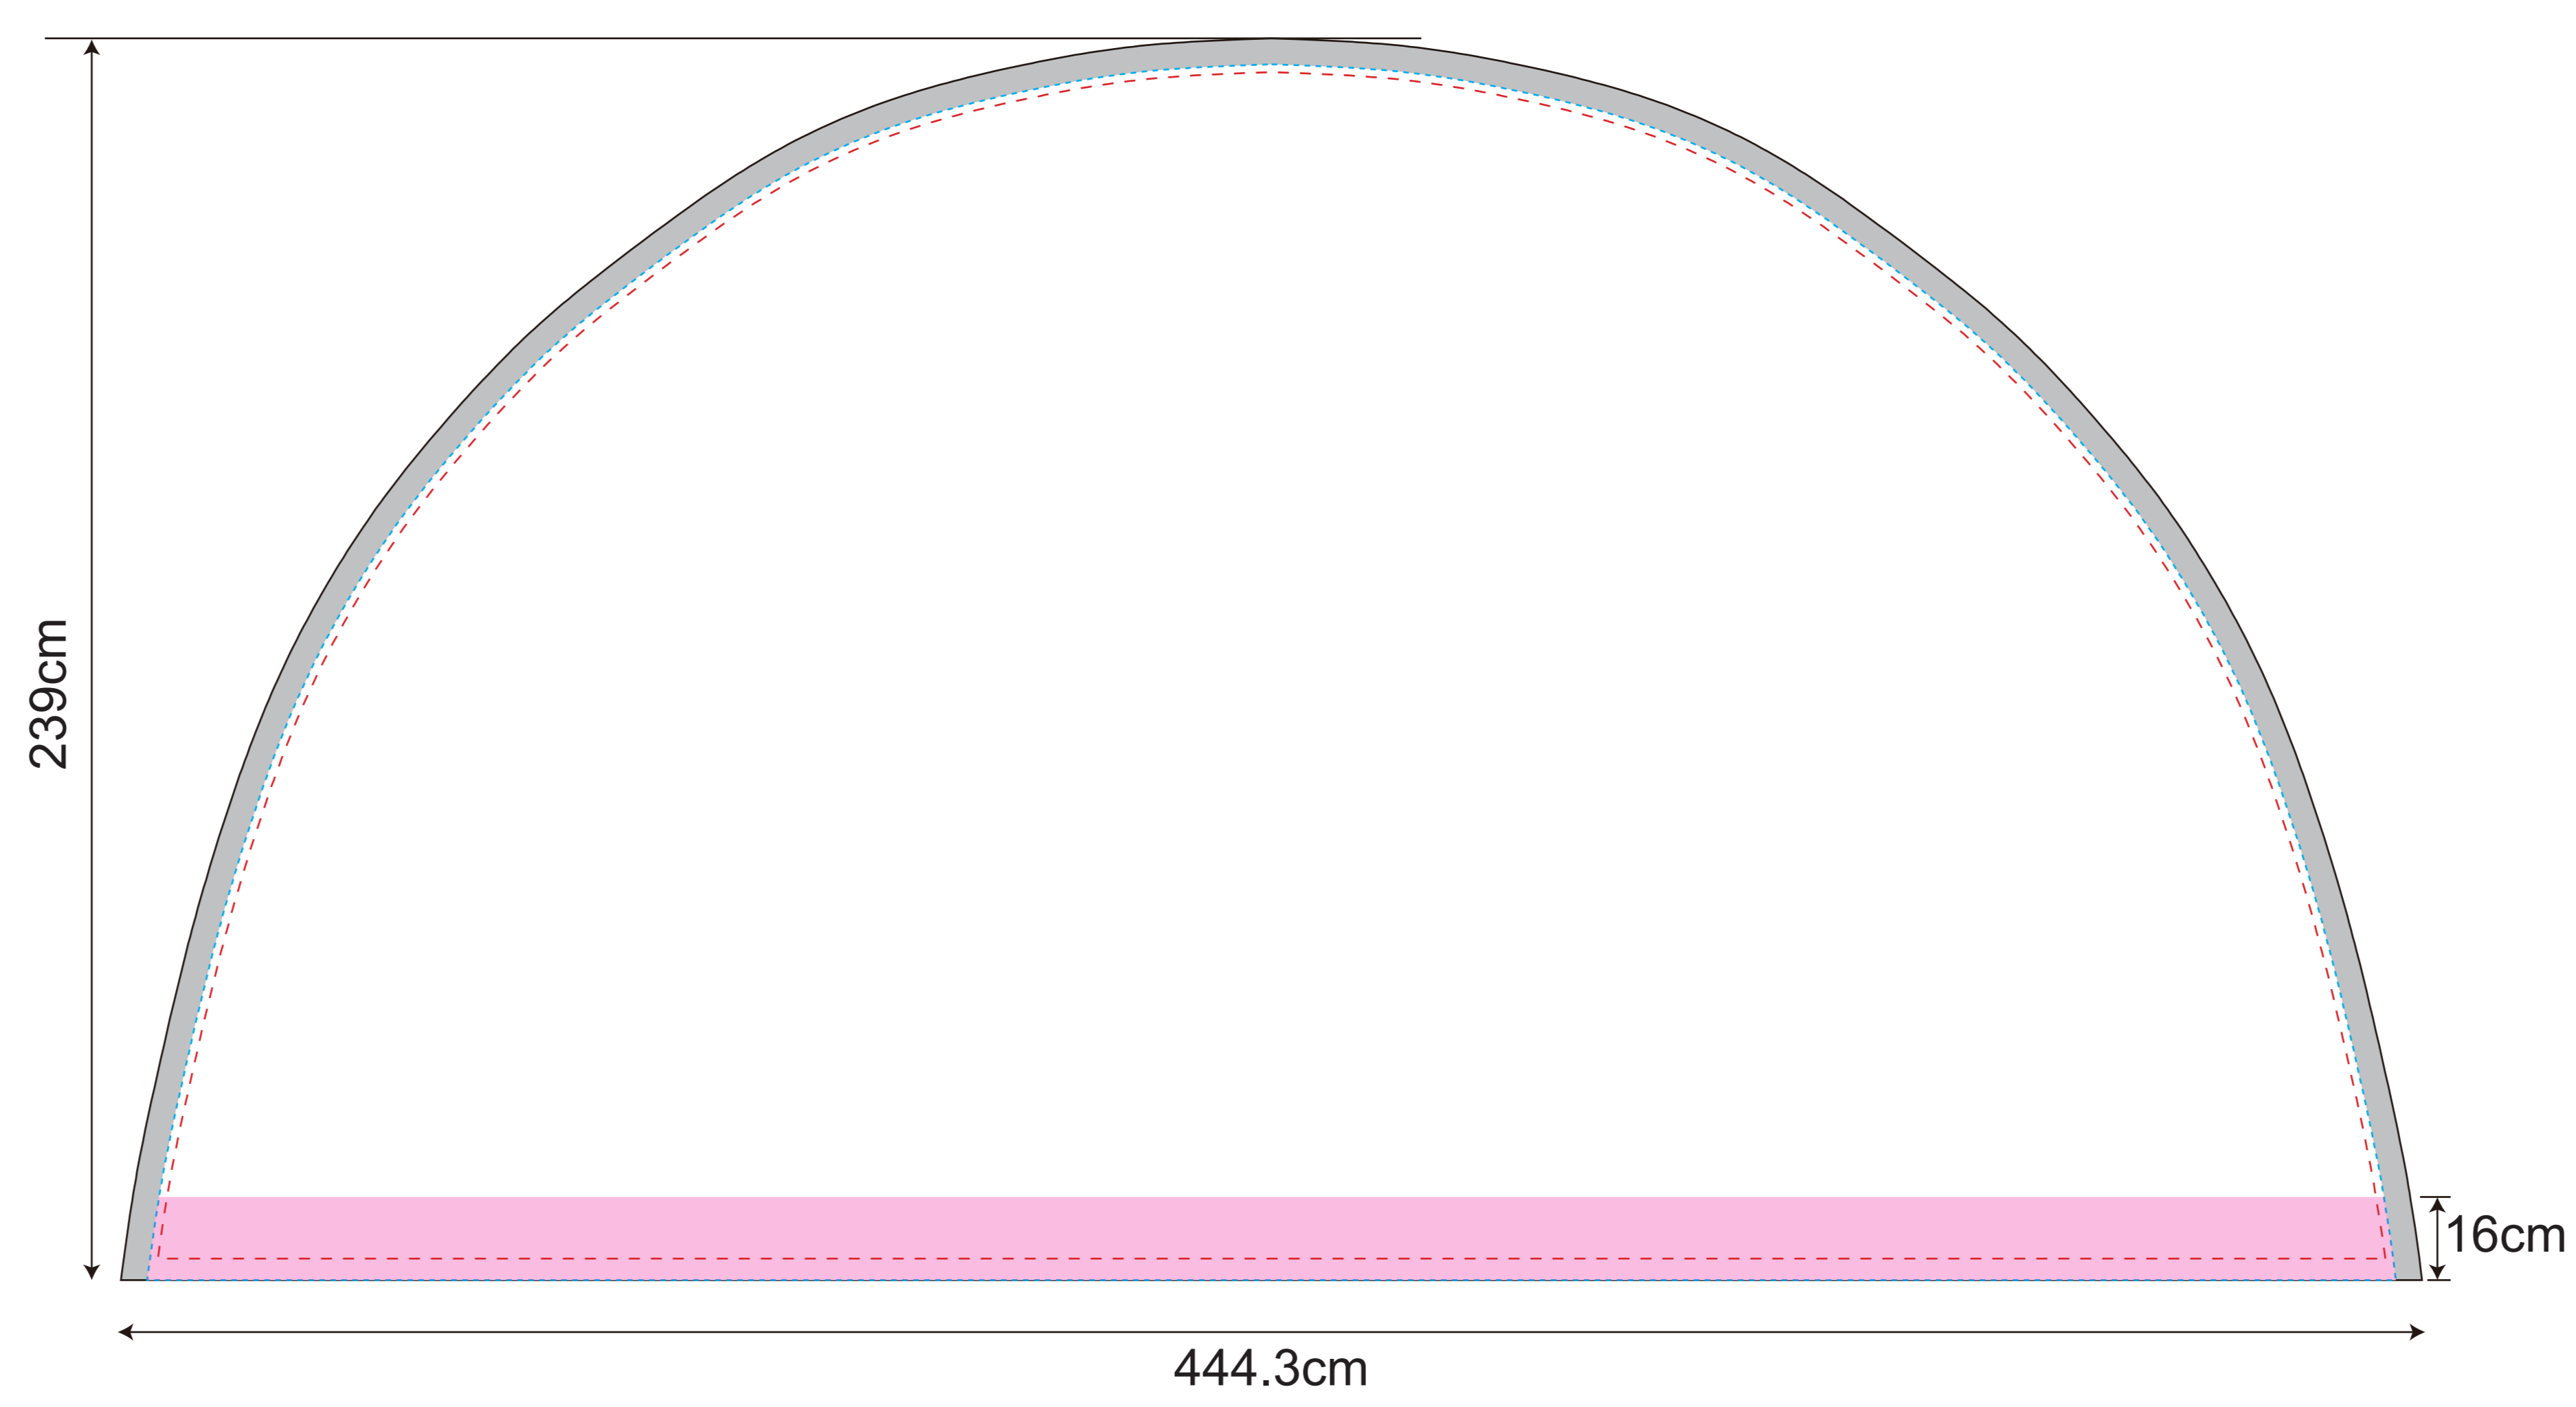

## PVC & POLYESTER

(1:10)

- - - - - Visual range
- - - - - Cutting line
- Printing line
- - - - - Thread
- - - - - Folding line (upper area fold to the back)
- Bleed (No important information)
- Velcro(inside)
- Velcro(outside)
- Round Plastic
- Label
- welding
- Margin on ground

### WALL