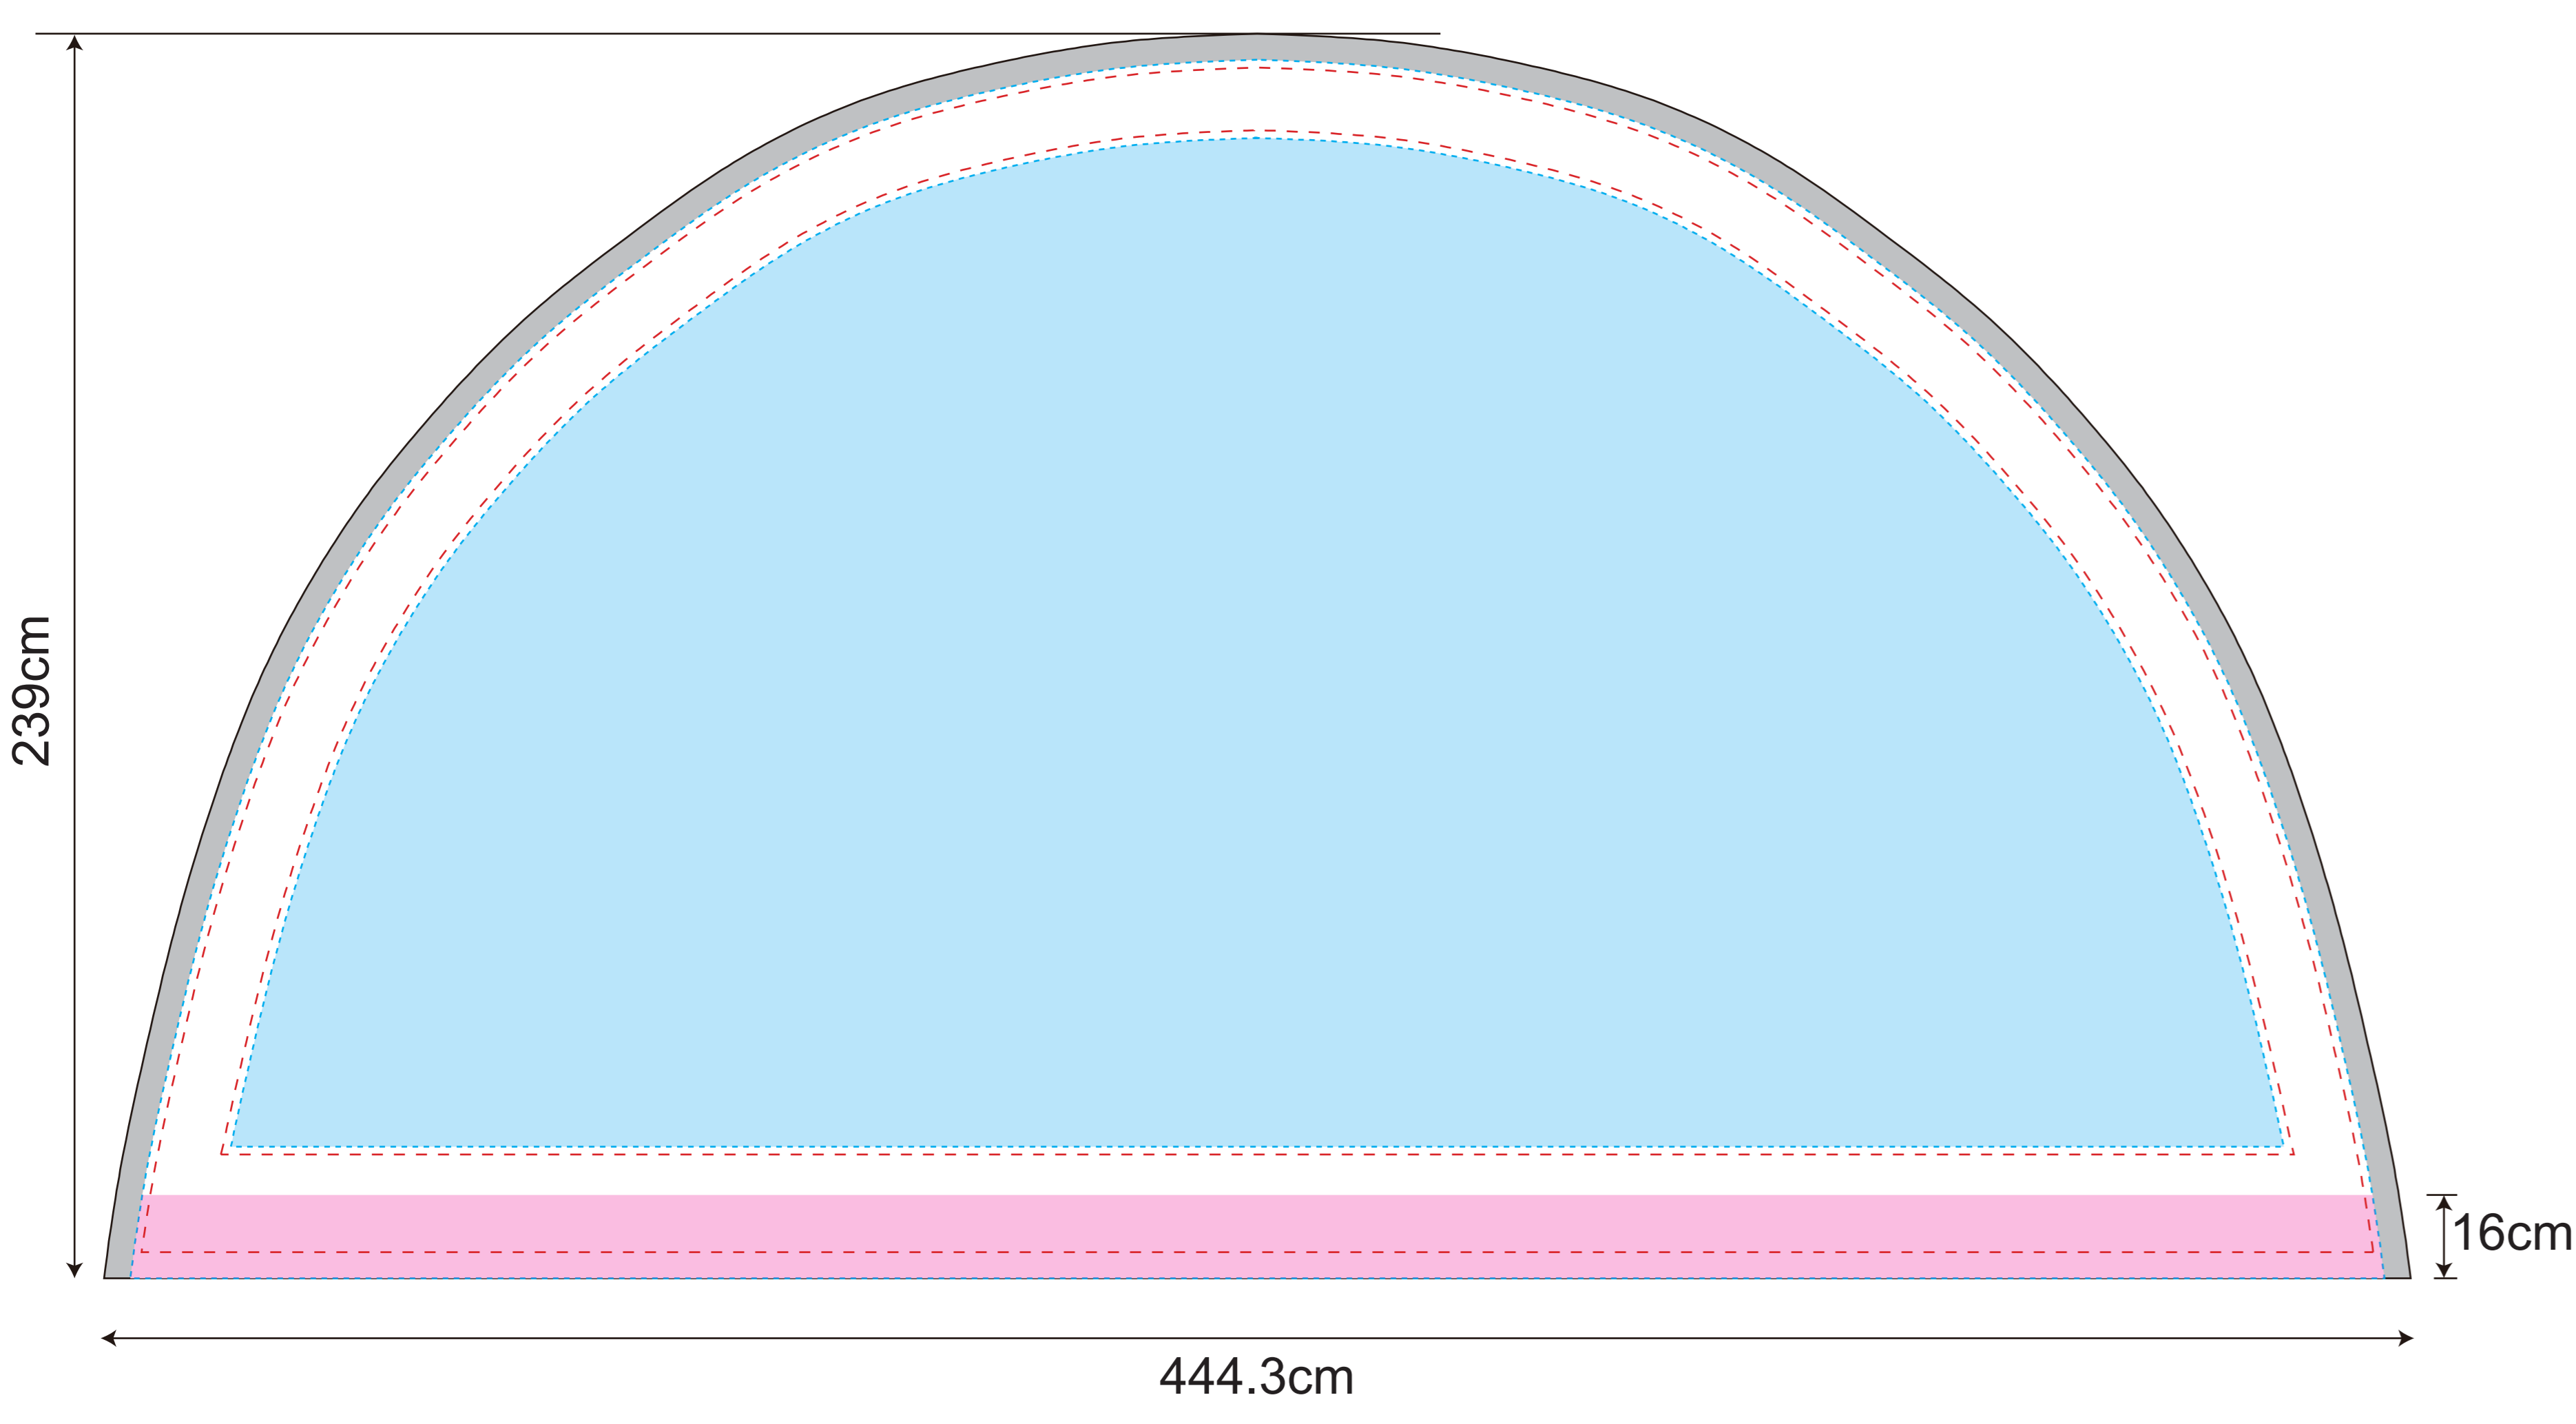

FULL WINDOW