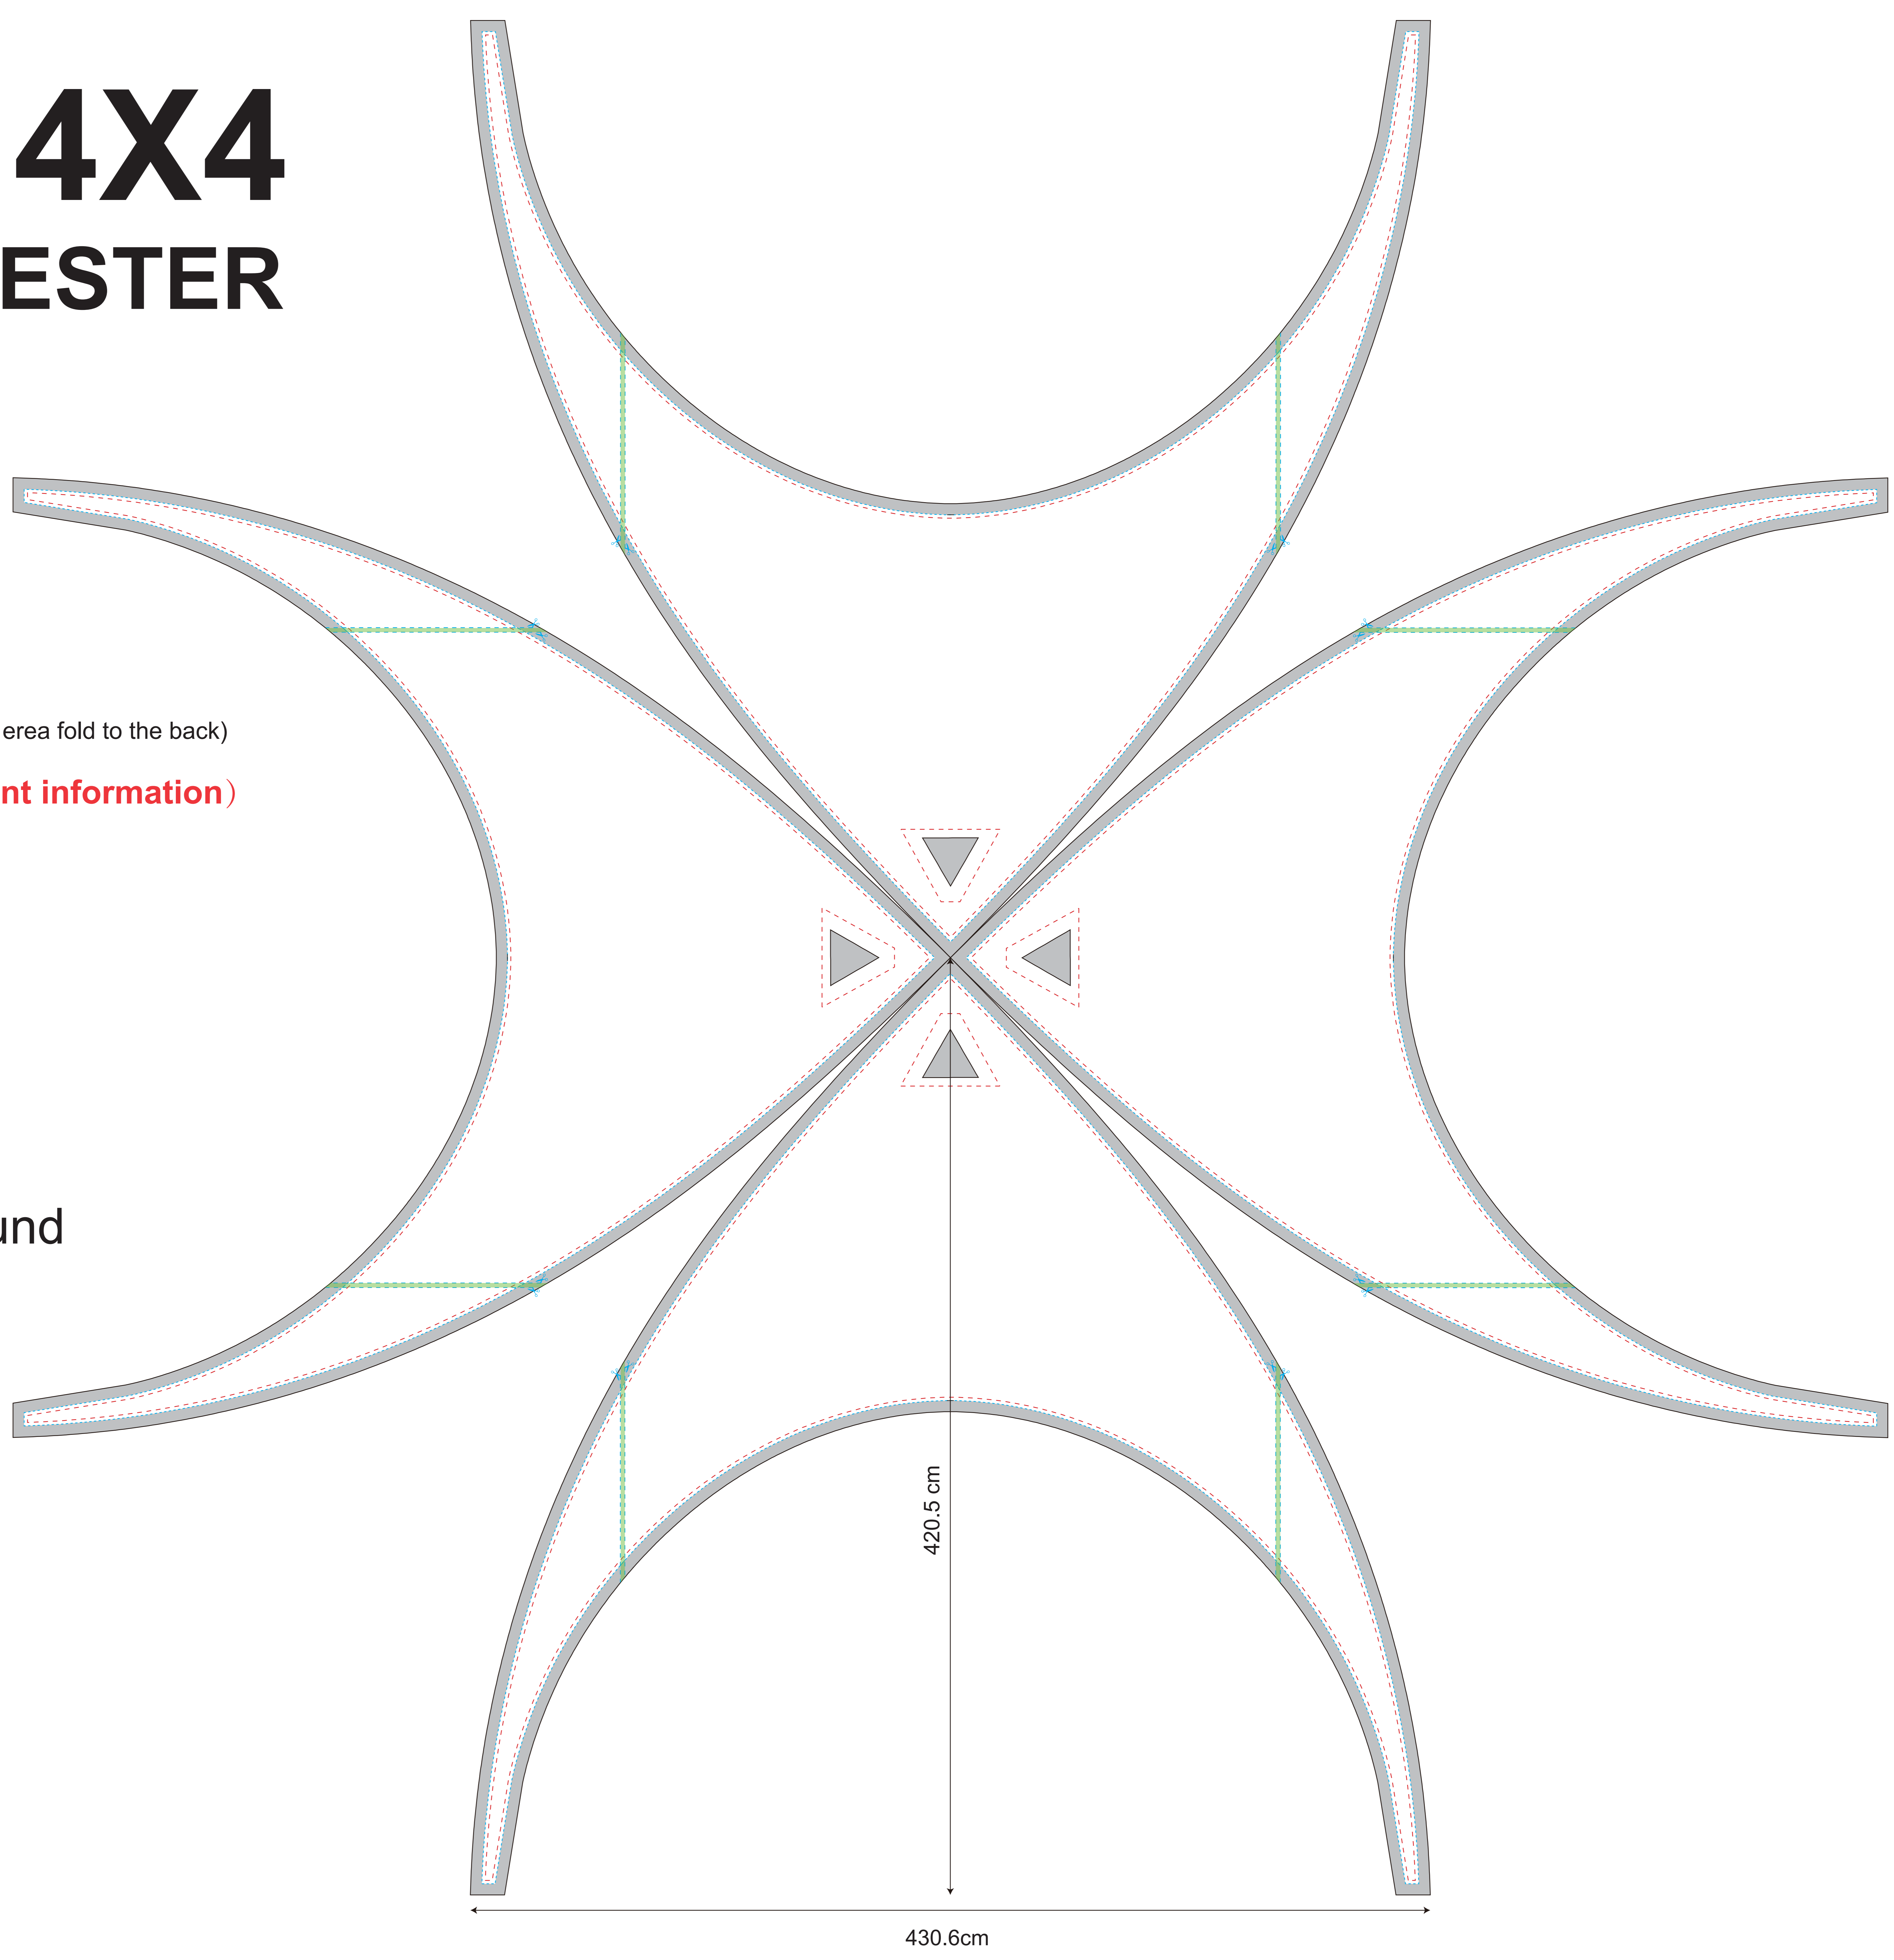

## PVC & POLYESTER

(1:10)

- - - - - Visual range
- - - - - Cutting line
- Printing line
- - - - - Thread
- - - - - Folding line (upper area fold to the back)
- Bleed (No important information)
- Velcro(inside)
- Velcro(outside)
- Round Plastic
- Label
- welding
- Margin on ground

### WALL

### DOOR