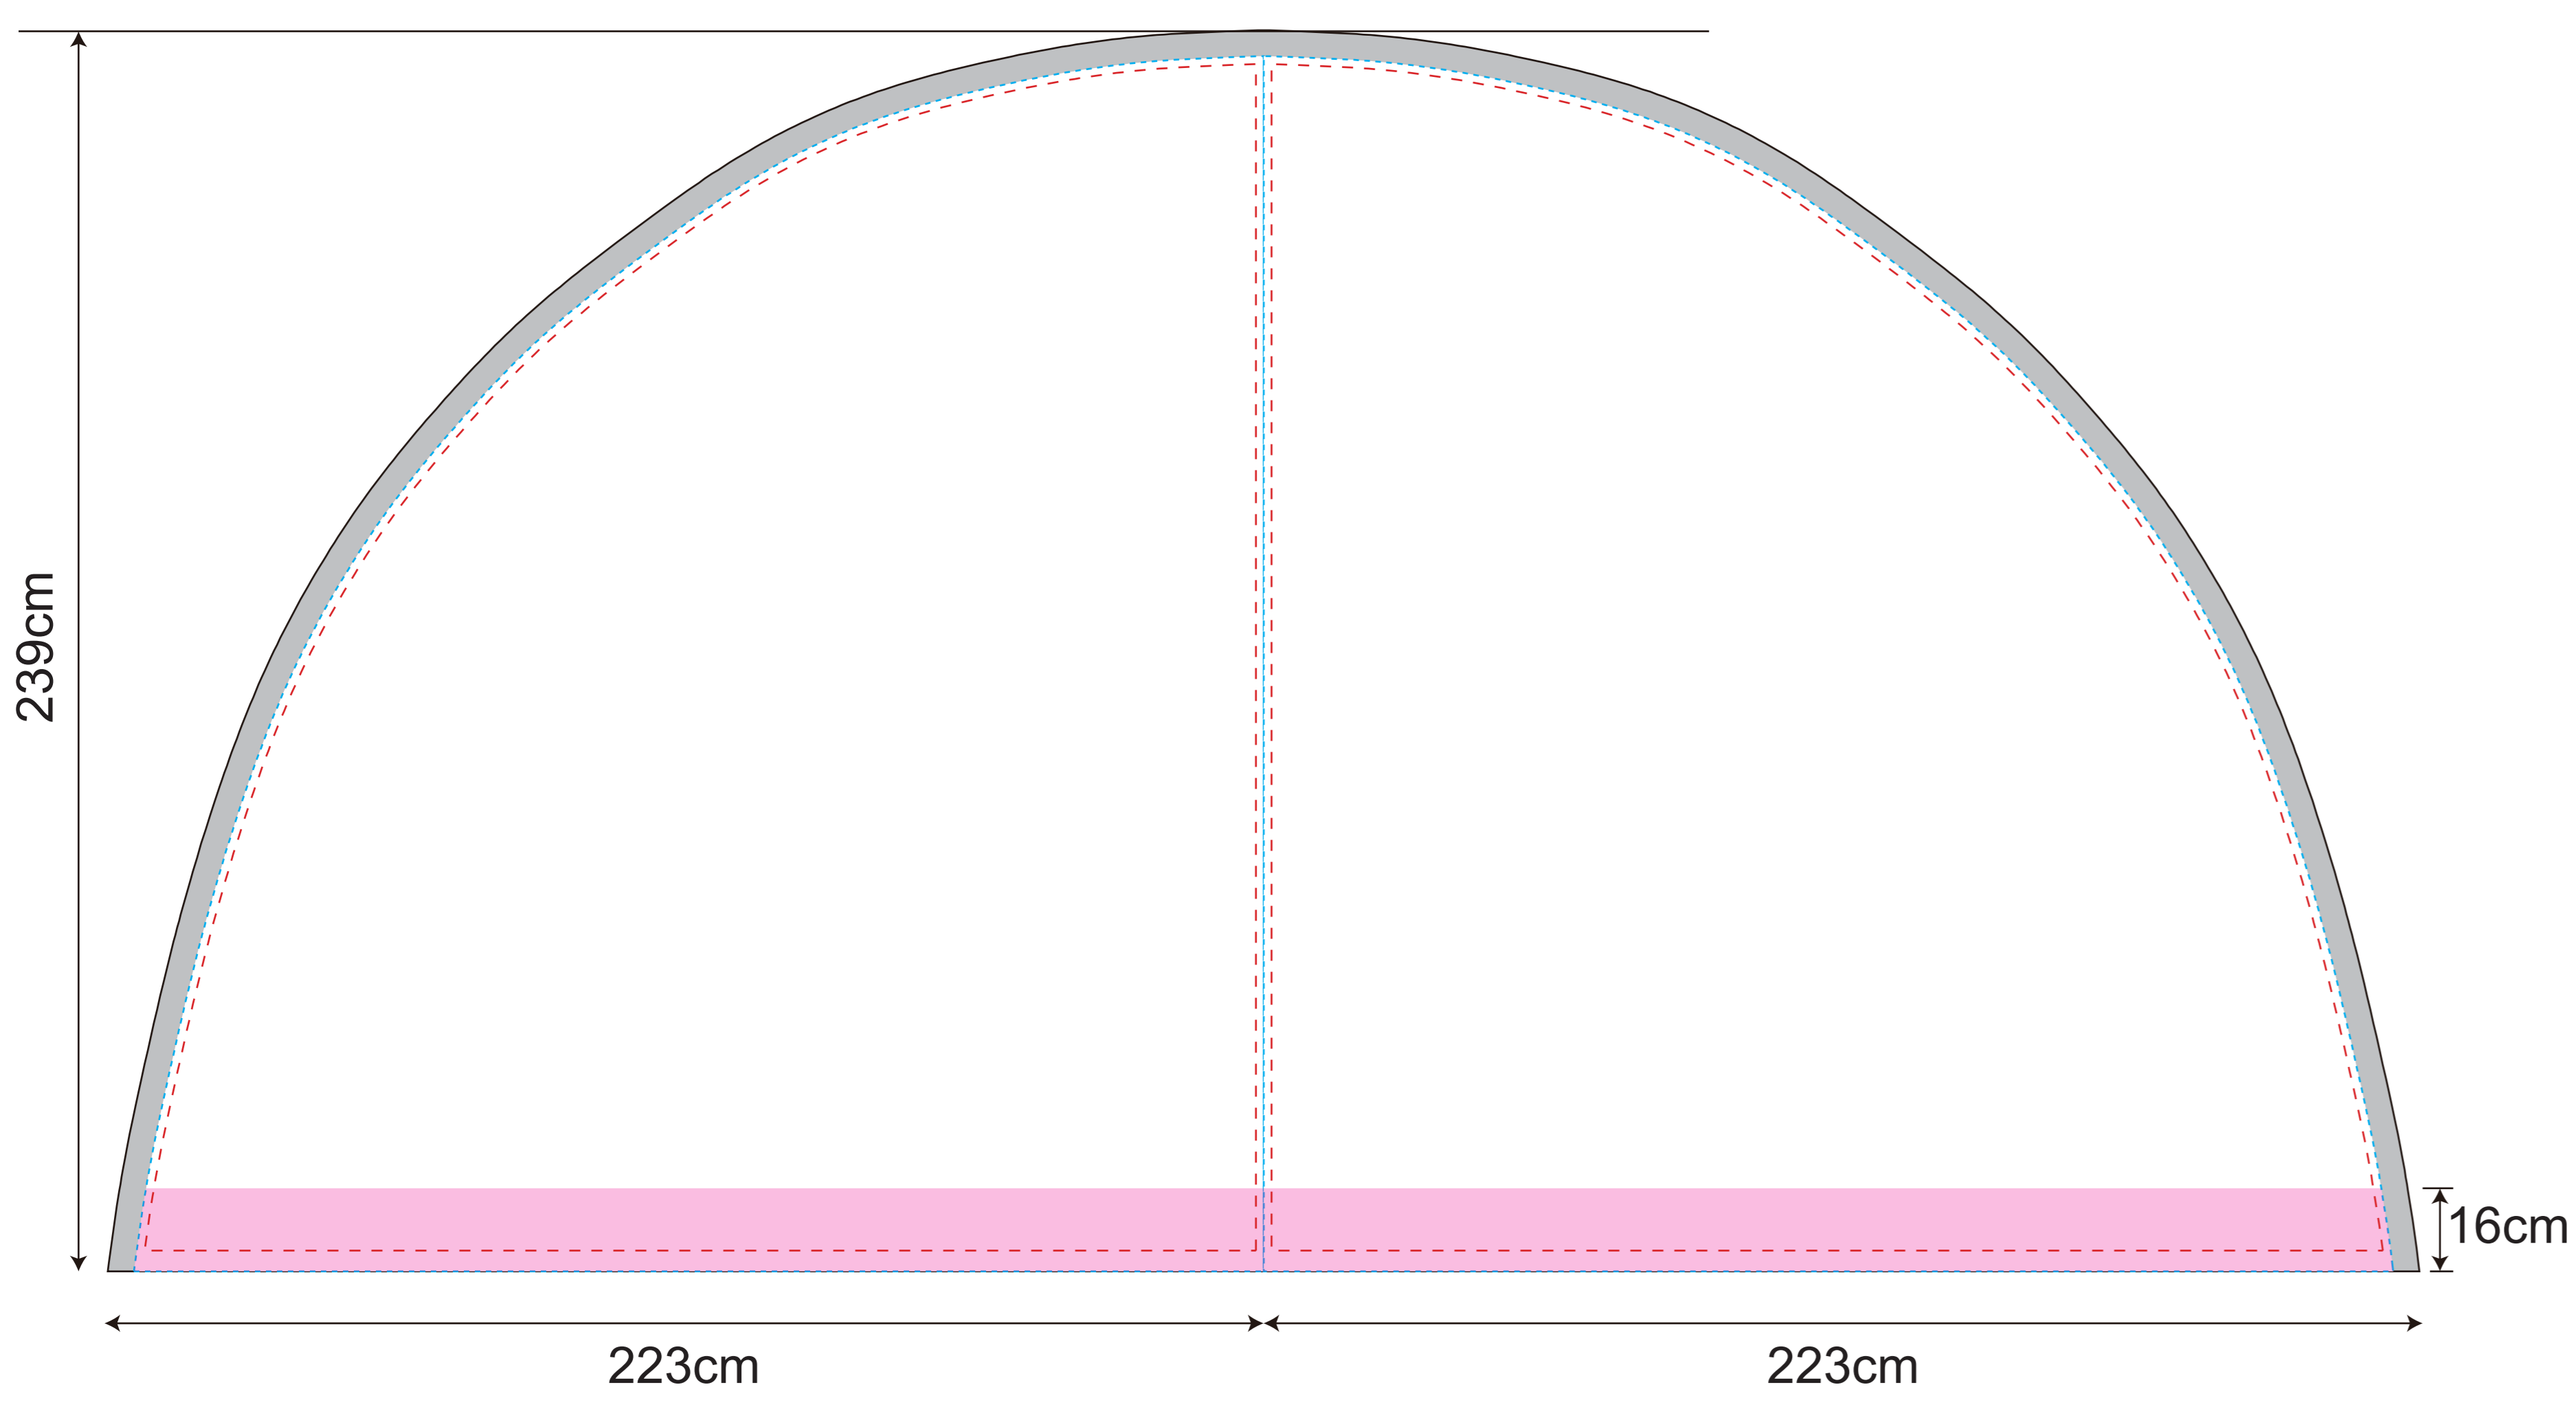

Airtent 4X4

PVC & POLYESTER

(1:10)

- - - - - Visual range
- - - - - Cutting line
- Printing line
- - - - - Thread
- - - - - Folding line (upper area fold to the back)
- Bleed (No important information)
- Velcro(inside)
- Velcro(outside)
- Round Plastic
- Label
- welding
- Margin on ground

WALL

DOOR

FULL WINDOW

WINDOW

Airtent 4m modle(2015) PVC