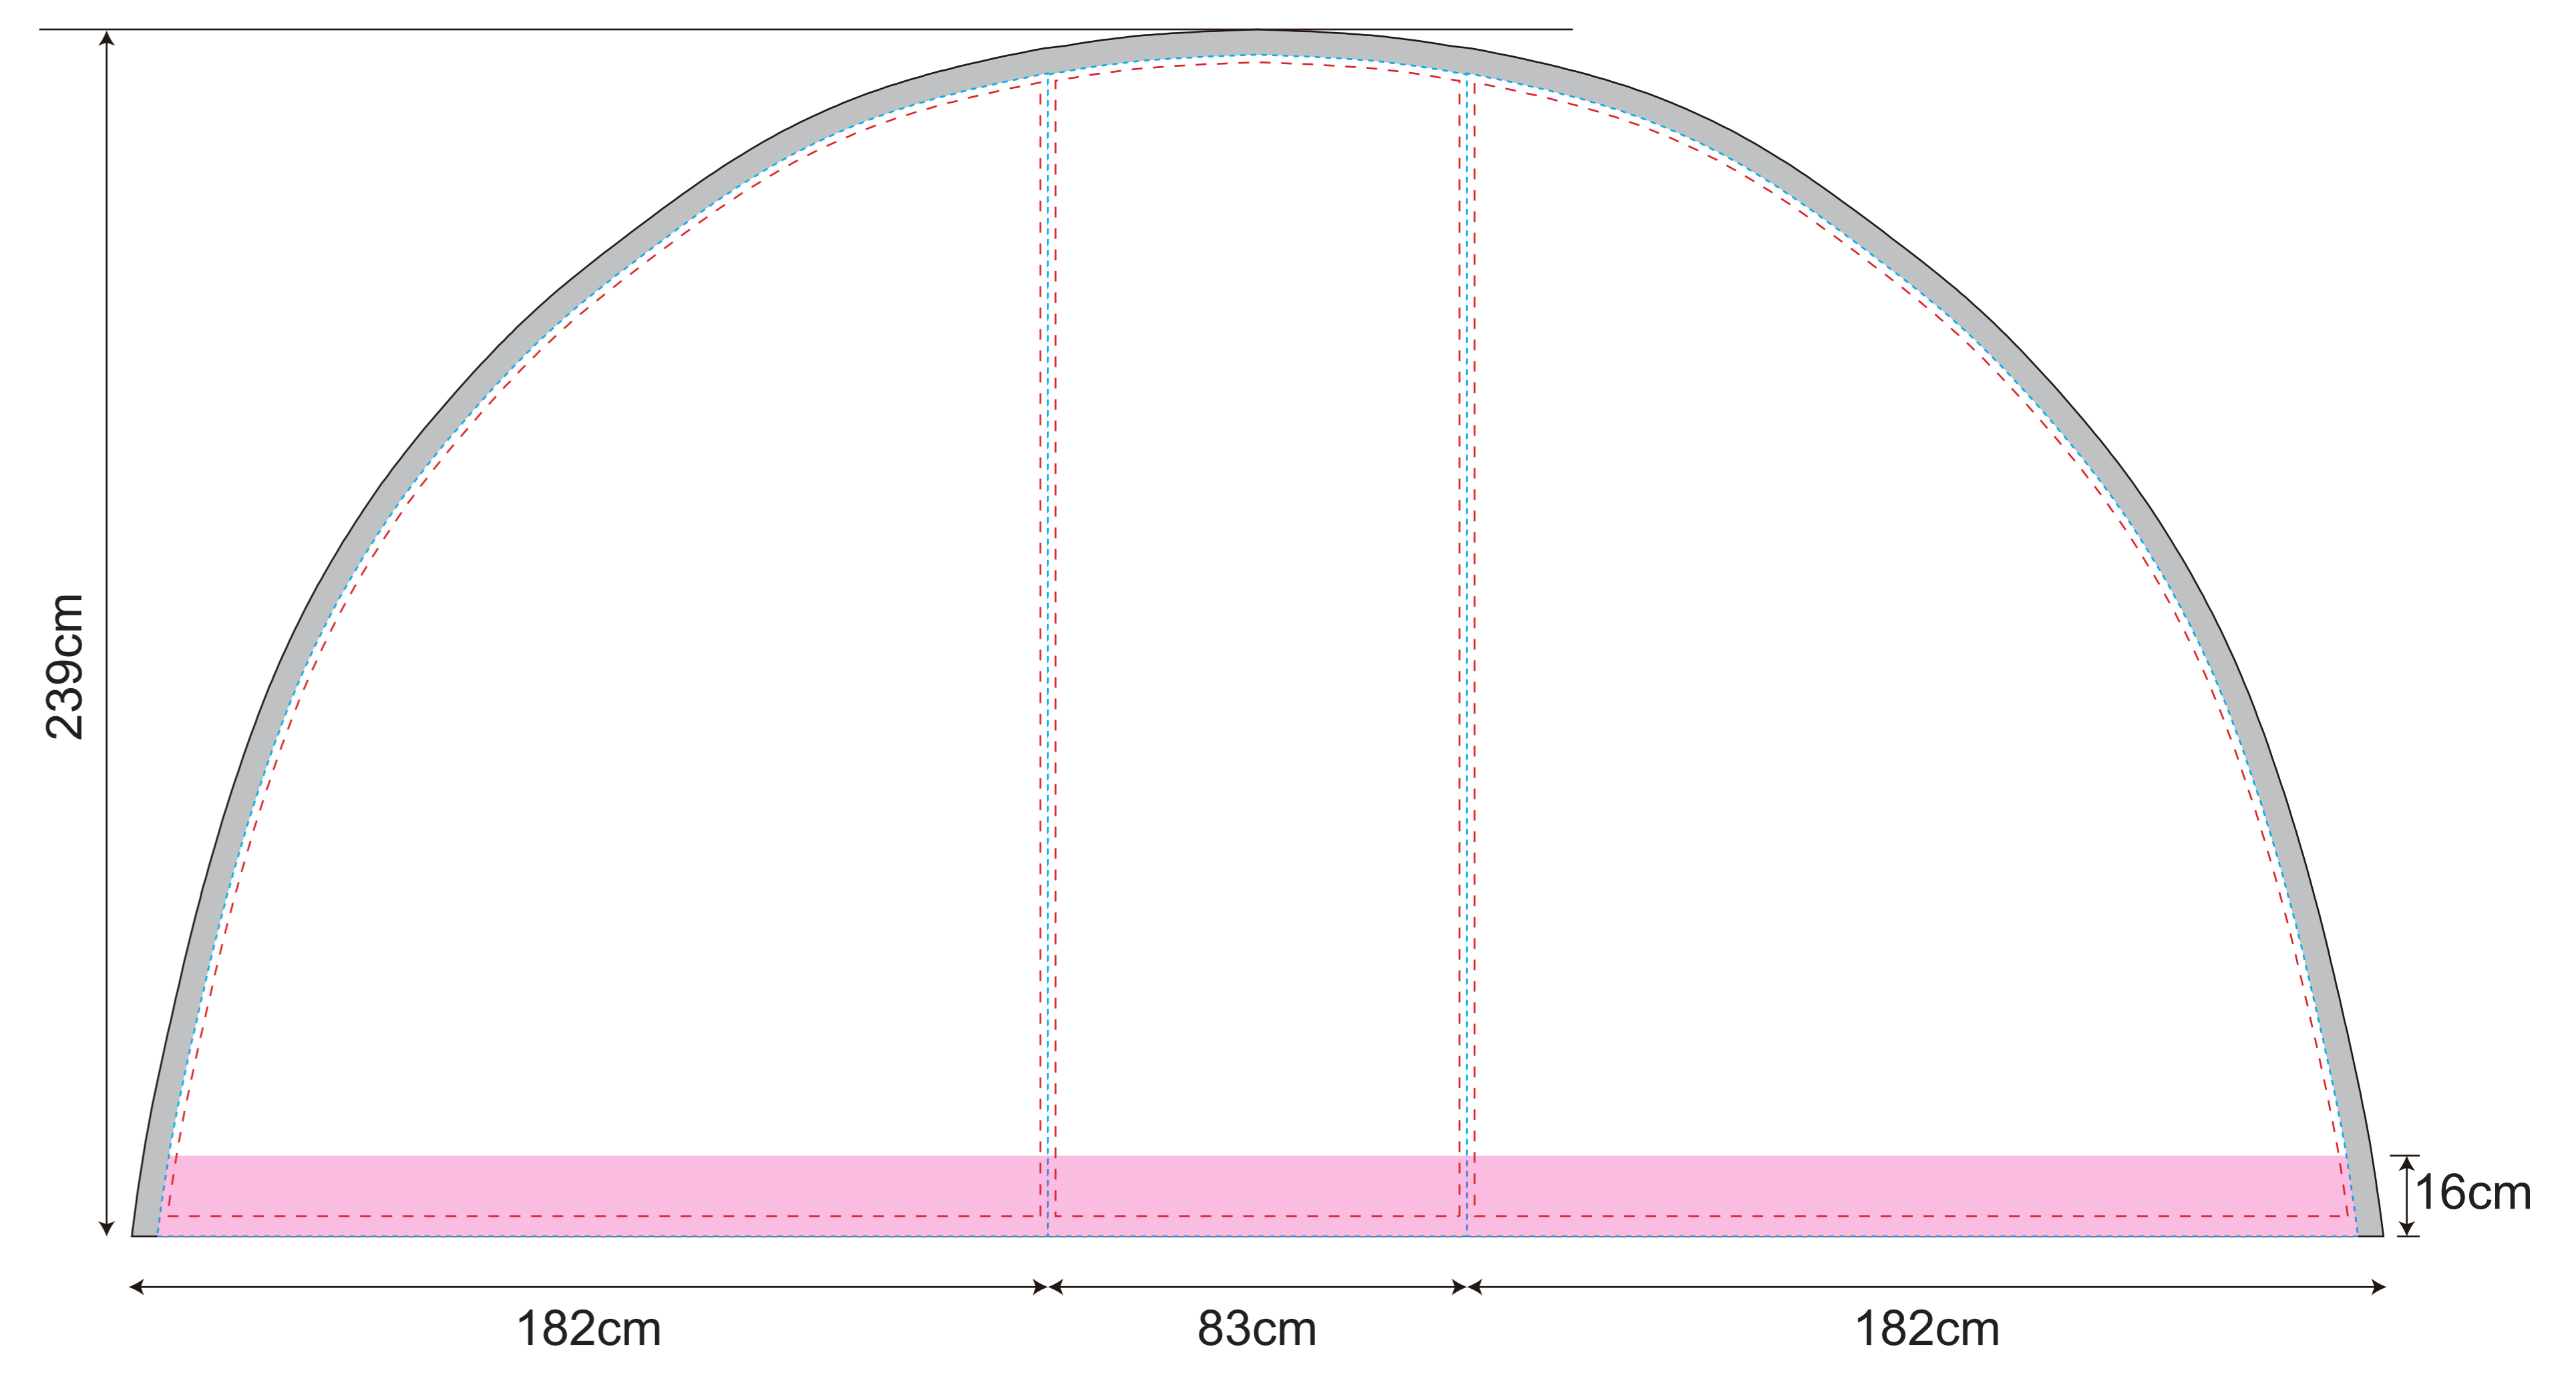

Airtent 4X4

PVC & POLYESTER

(1:10)

- - - - - Visual range
- - - - - Cutting line
- Printing line
- - - - - Thread
- - - - - Folding line (upper area fold to the back)
- Bleed (No important information)
- Velcro(inside)
- Velcro(outside)
- Round Plastic
- Label
- welding
- Margin on ground

WALL

DOOR

FULL WINDOW

WINDOW

Airtent 4m modle(2015) PVC