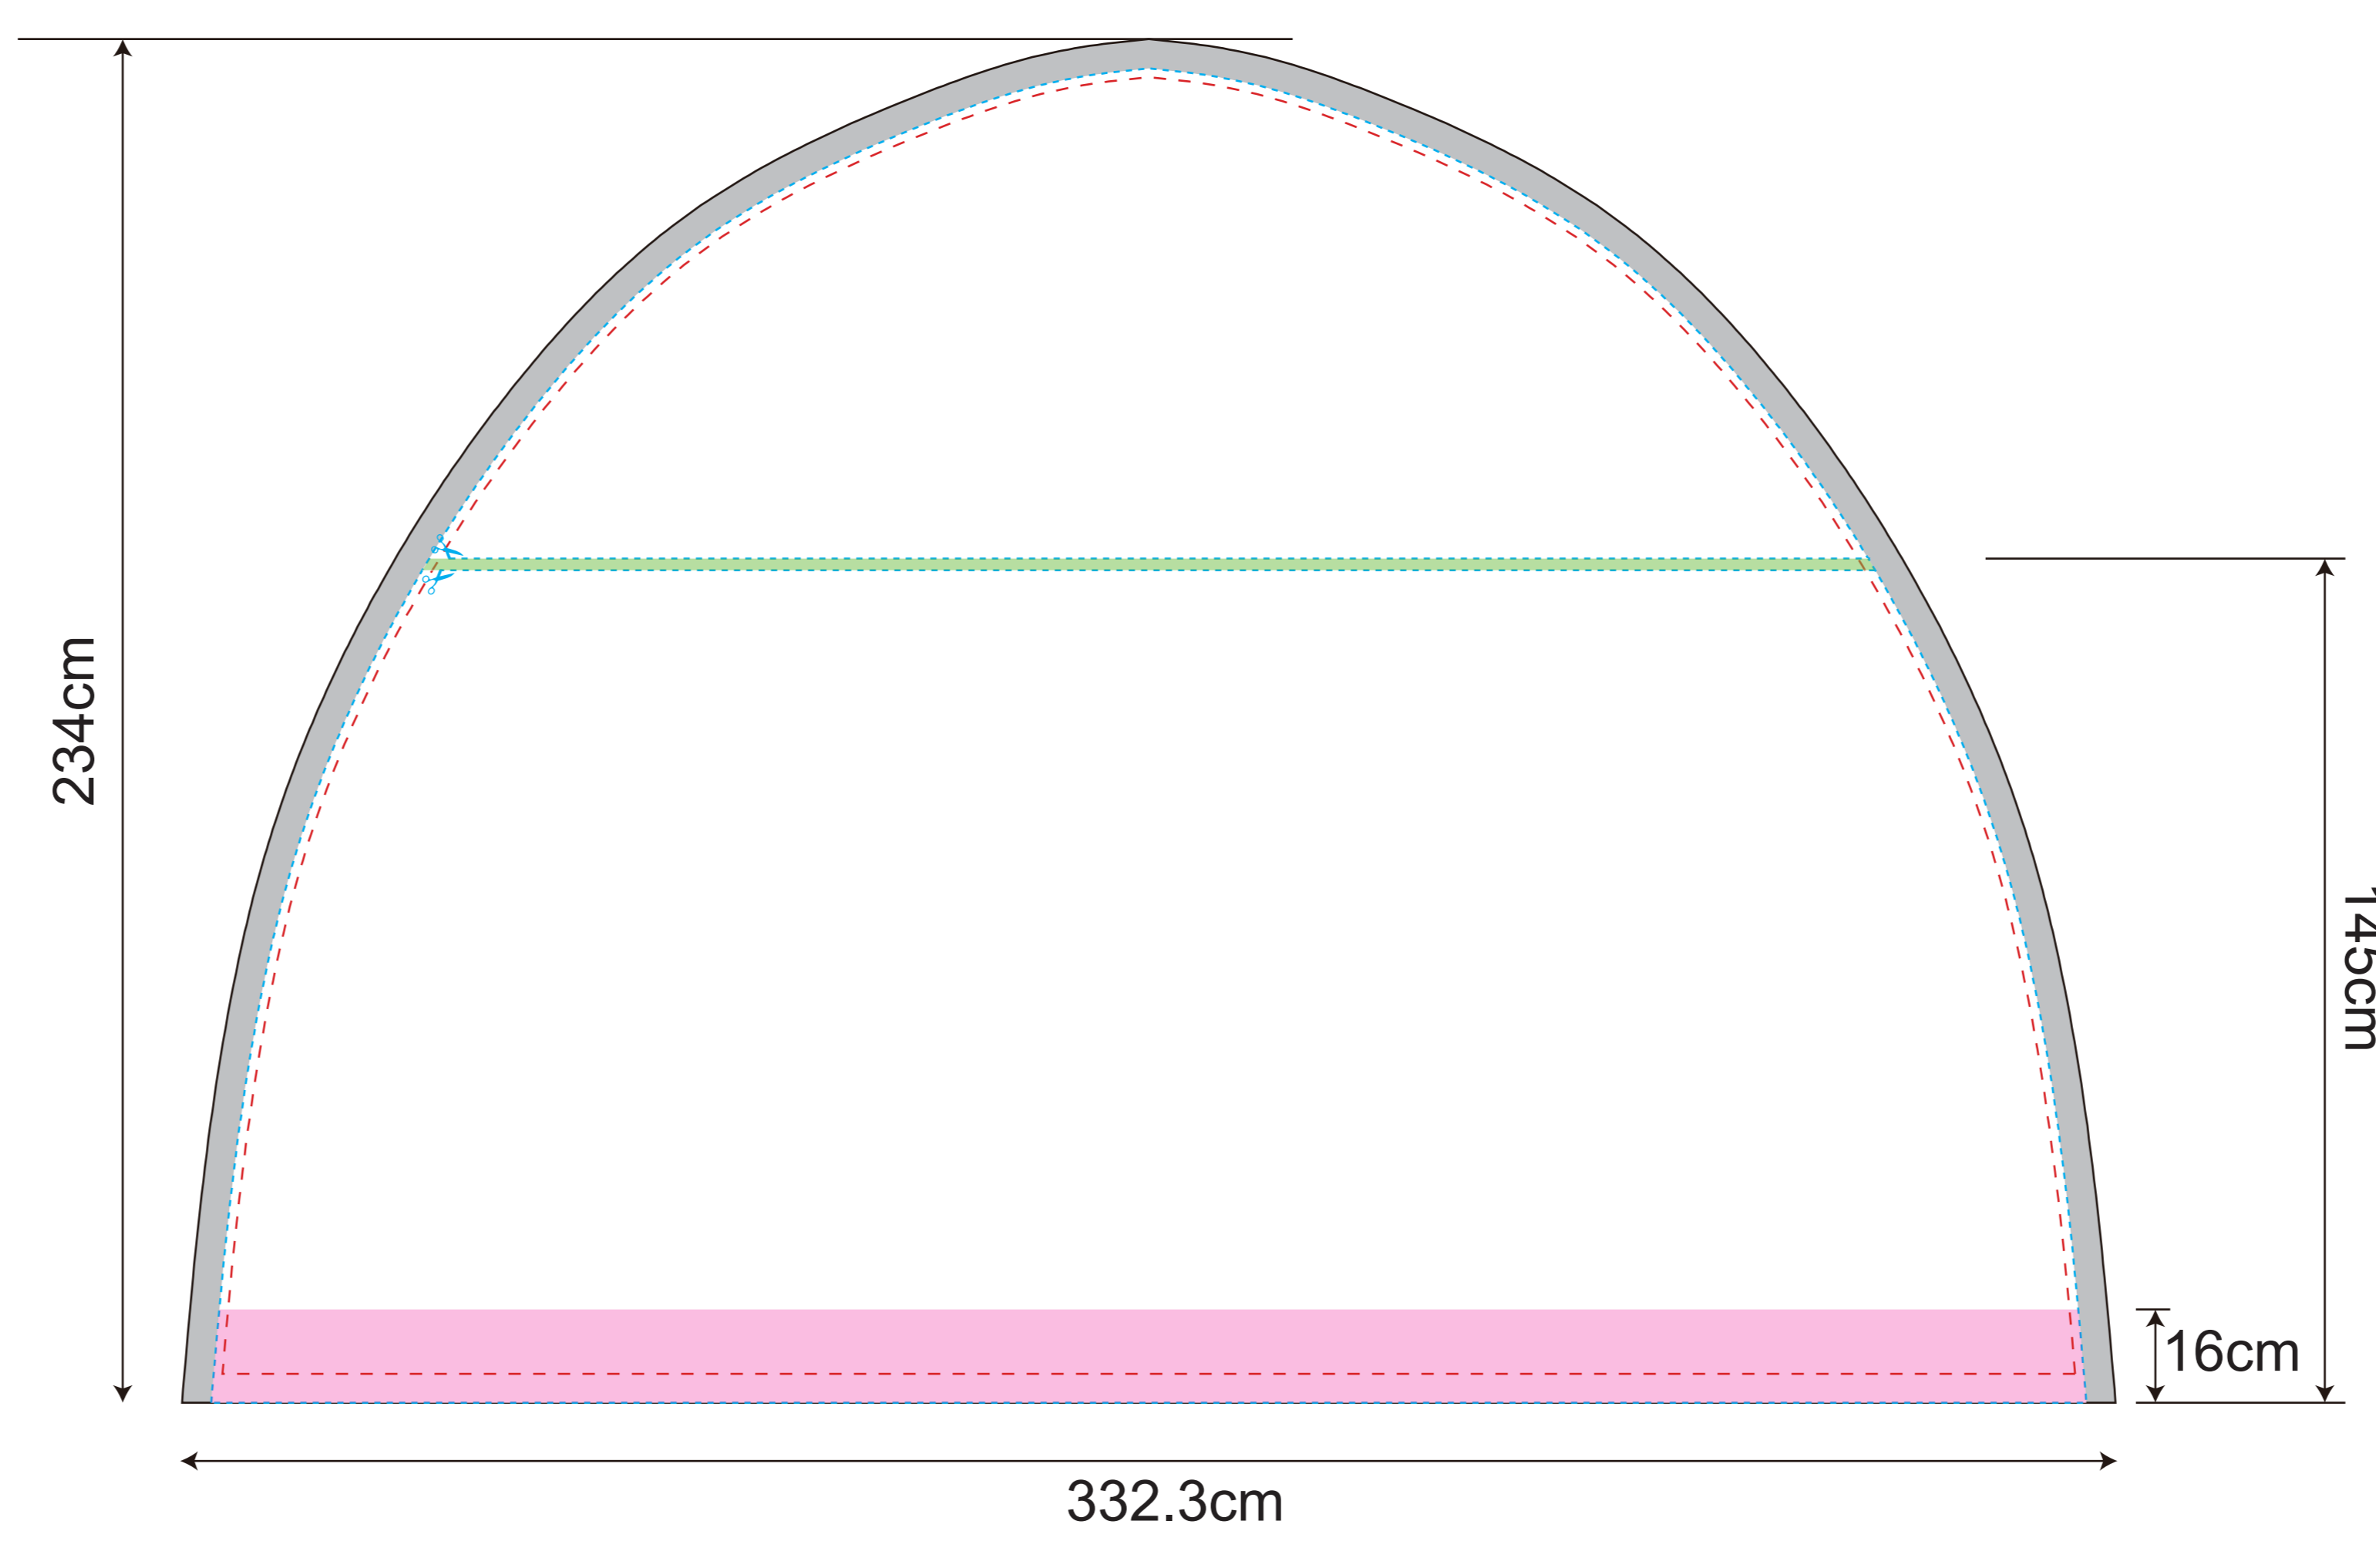

Airtent 3X3

POLYESTER

(1:10)

- - - - - Visual range
- - - - - Cutting line
- Printing line
- - - - - Thread
- - - - - Folding line (upper area fold to the back)
- Bleed (No important information)
- Velcro(inside)
- Velcro(outside)
- Round Plastic
- Label
- welding
- Margin on ground

WALL

DOOR

FULL WINDOW

WINDOW

Airtent 3m modle(2015) Polyester