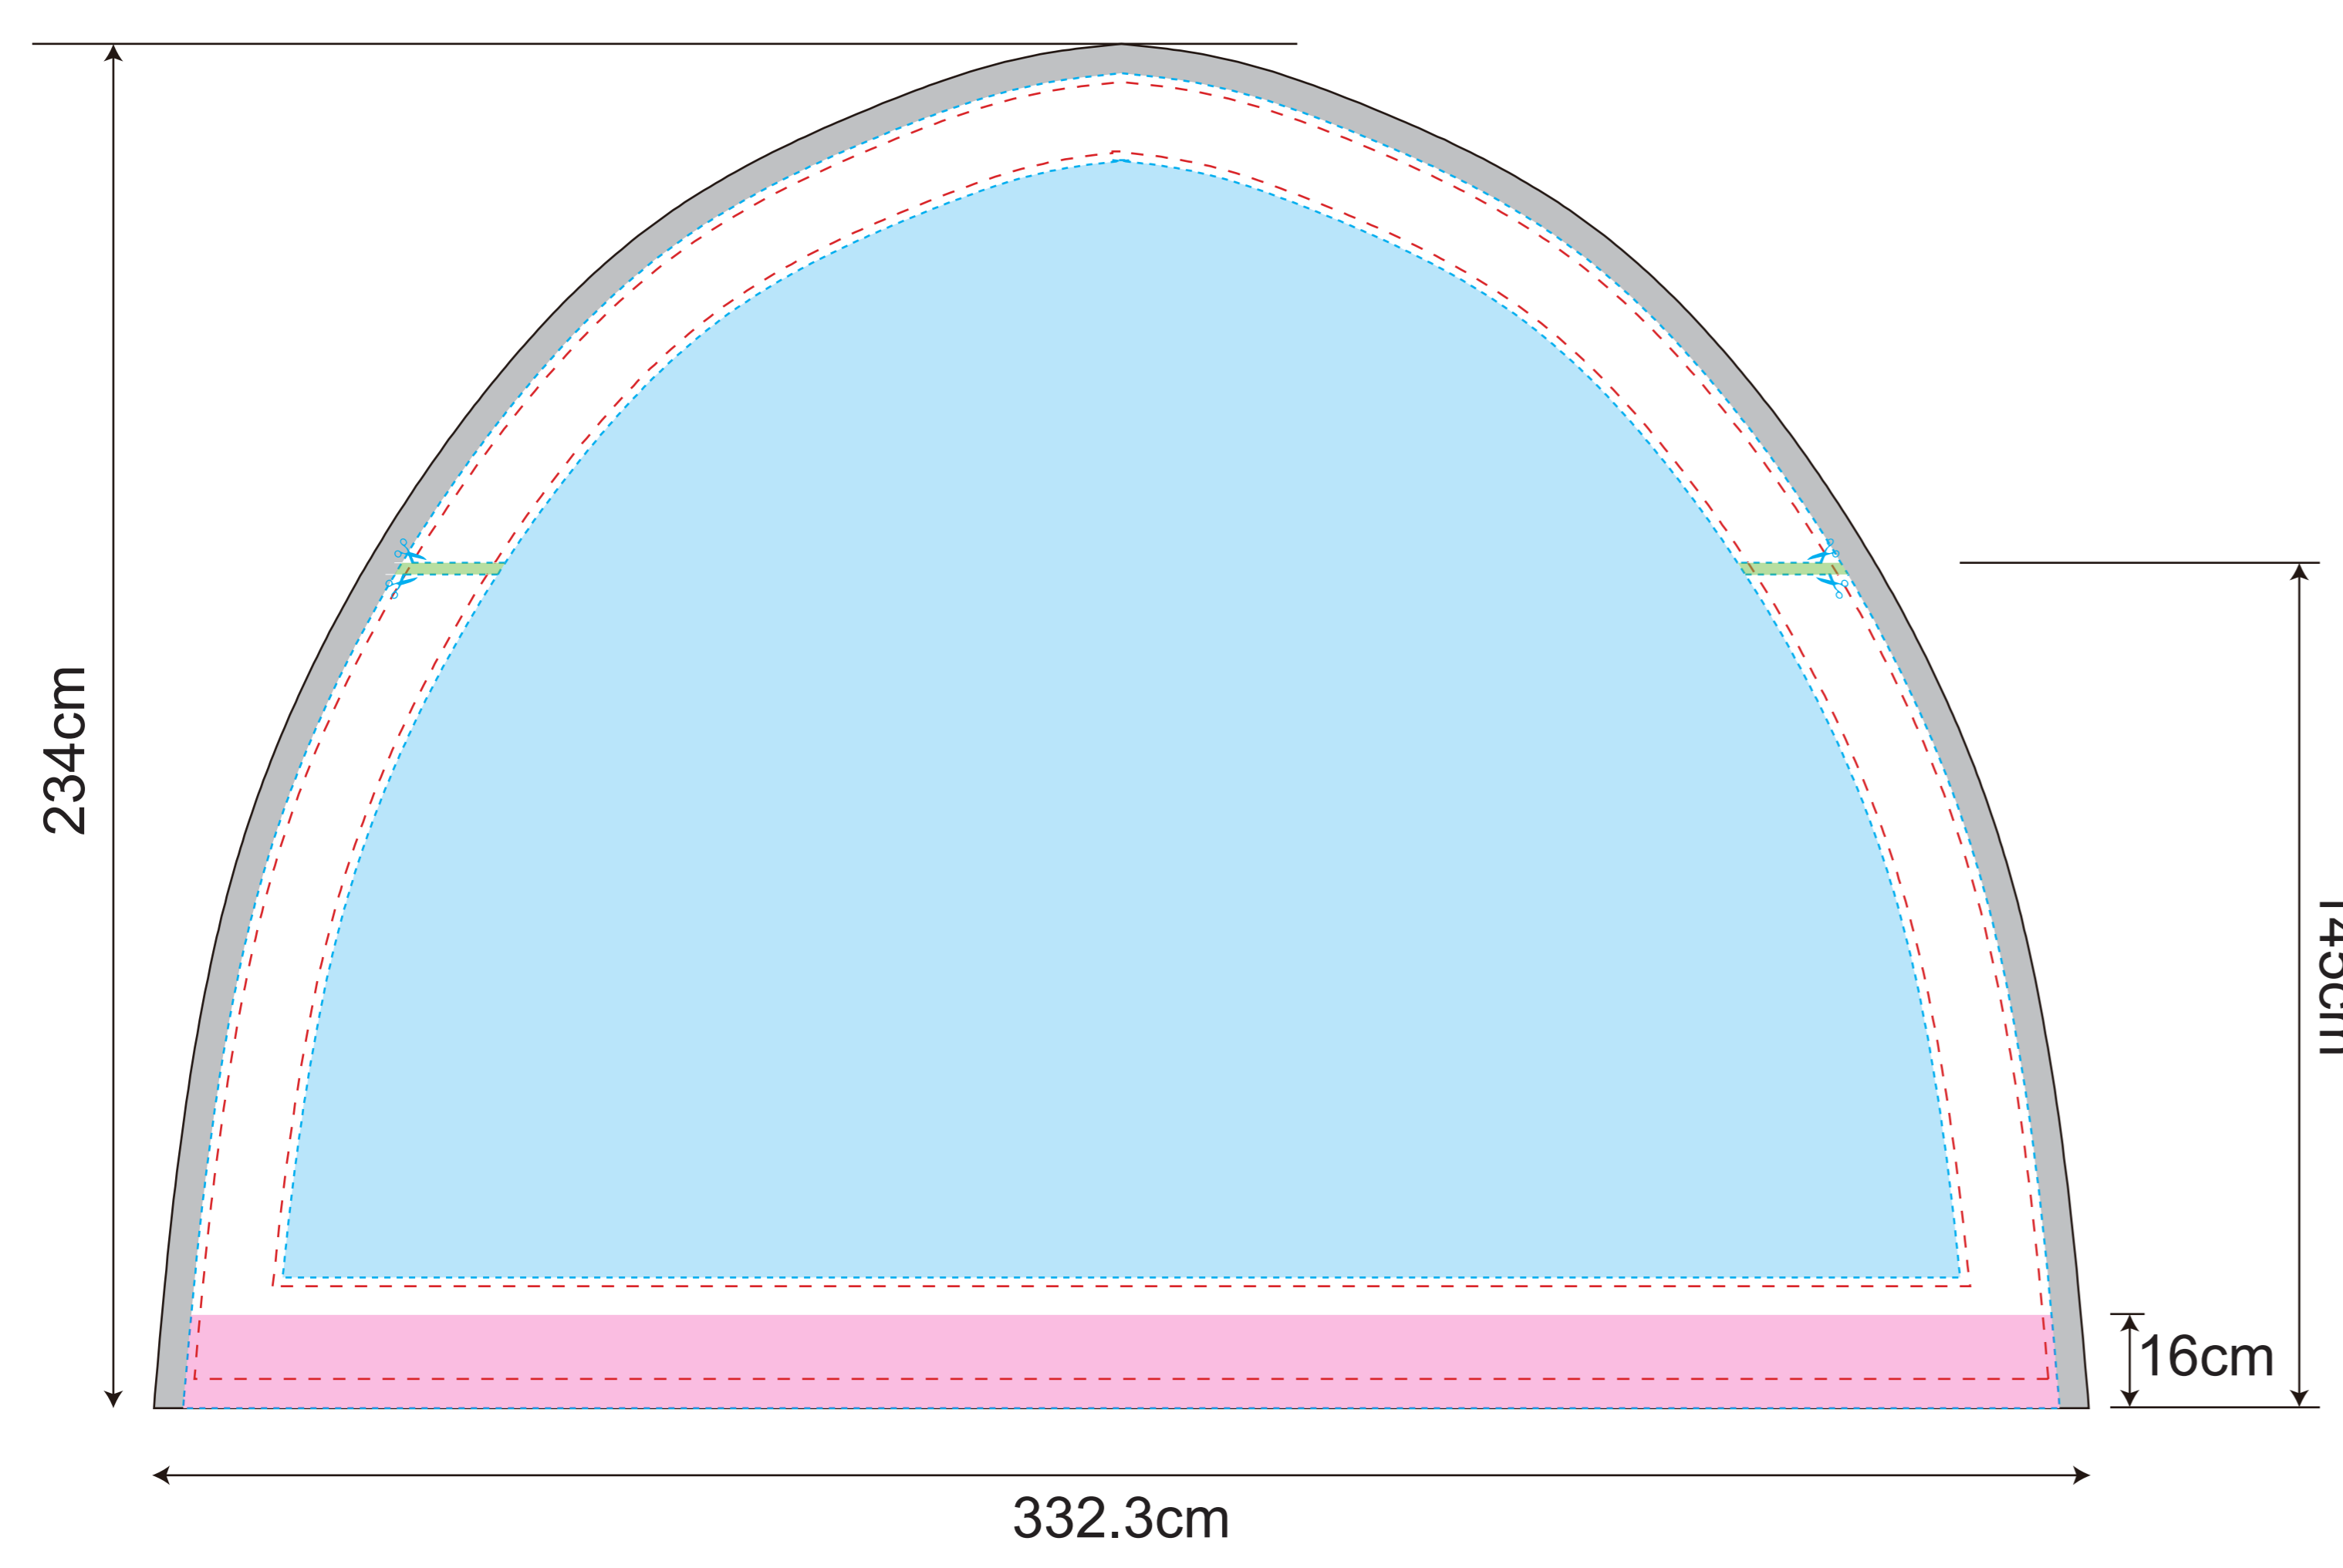

Airtent 3X3

POLYESTER

(1:10)

- - - - - Visual range
- - - - - Cutting line
- Printing line
- - - - - Thread
- - - - - Folding line (upper area fold to the back)
- Bleed (No important information)
- Velcro(inside)
- Velcro(outside)
- Round Plastic
- Label
- welding
- Margin on ground

WALL

DOOR

FULL WINDOW

WINDOW

Airtent 3m modle(2015) Polyester