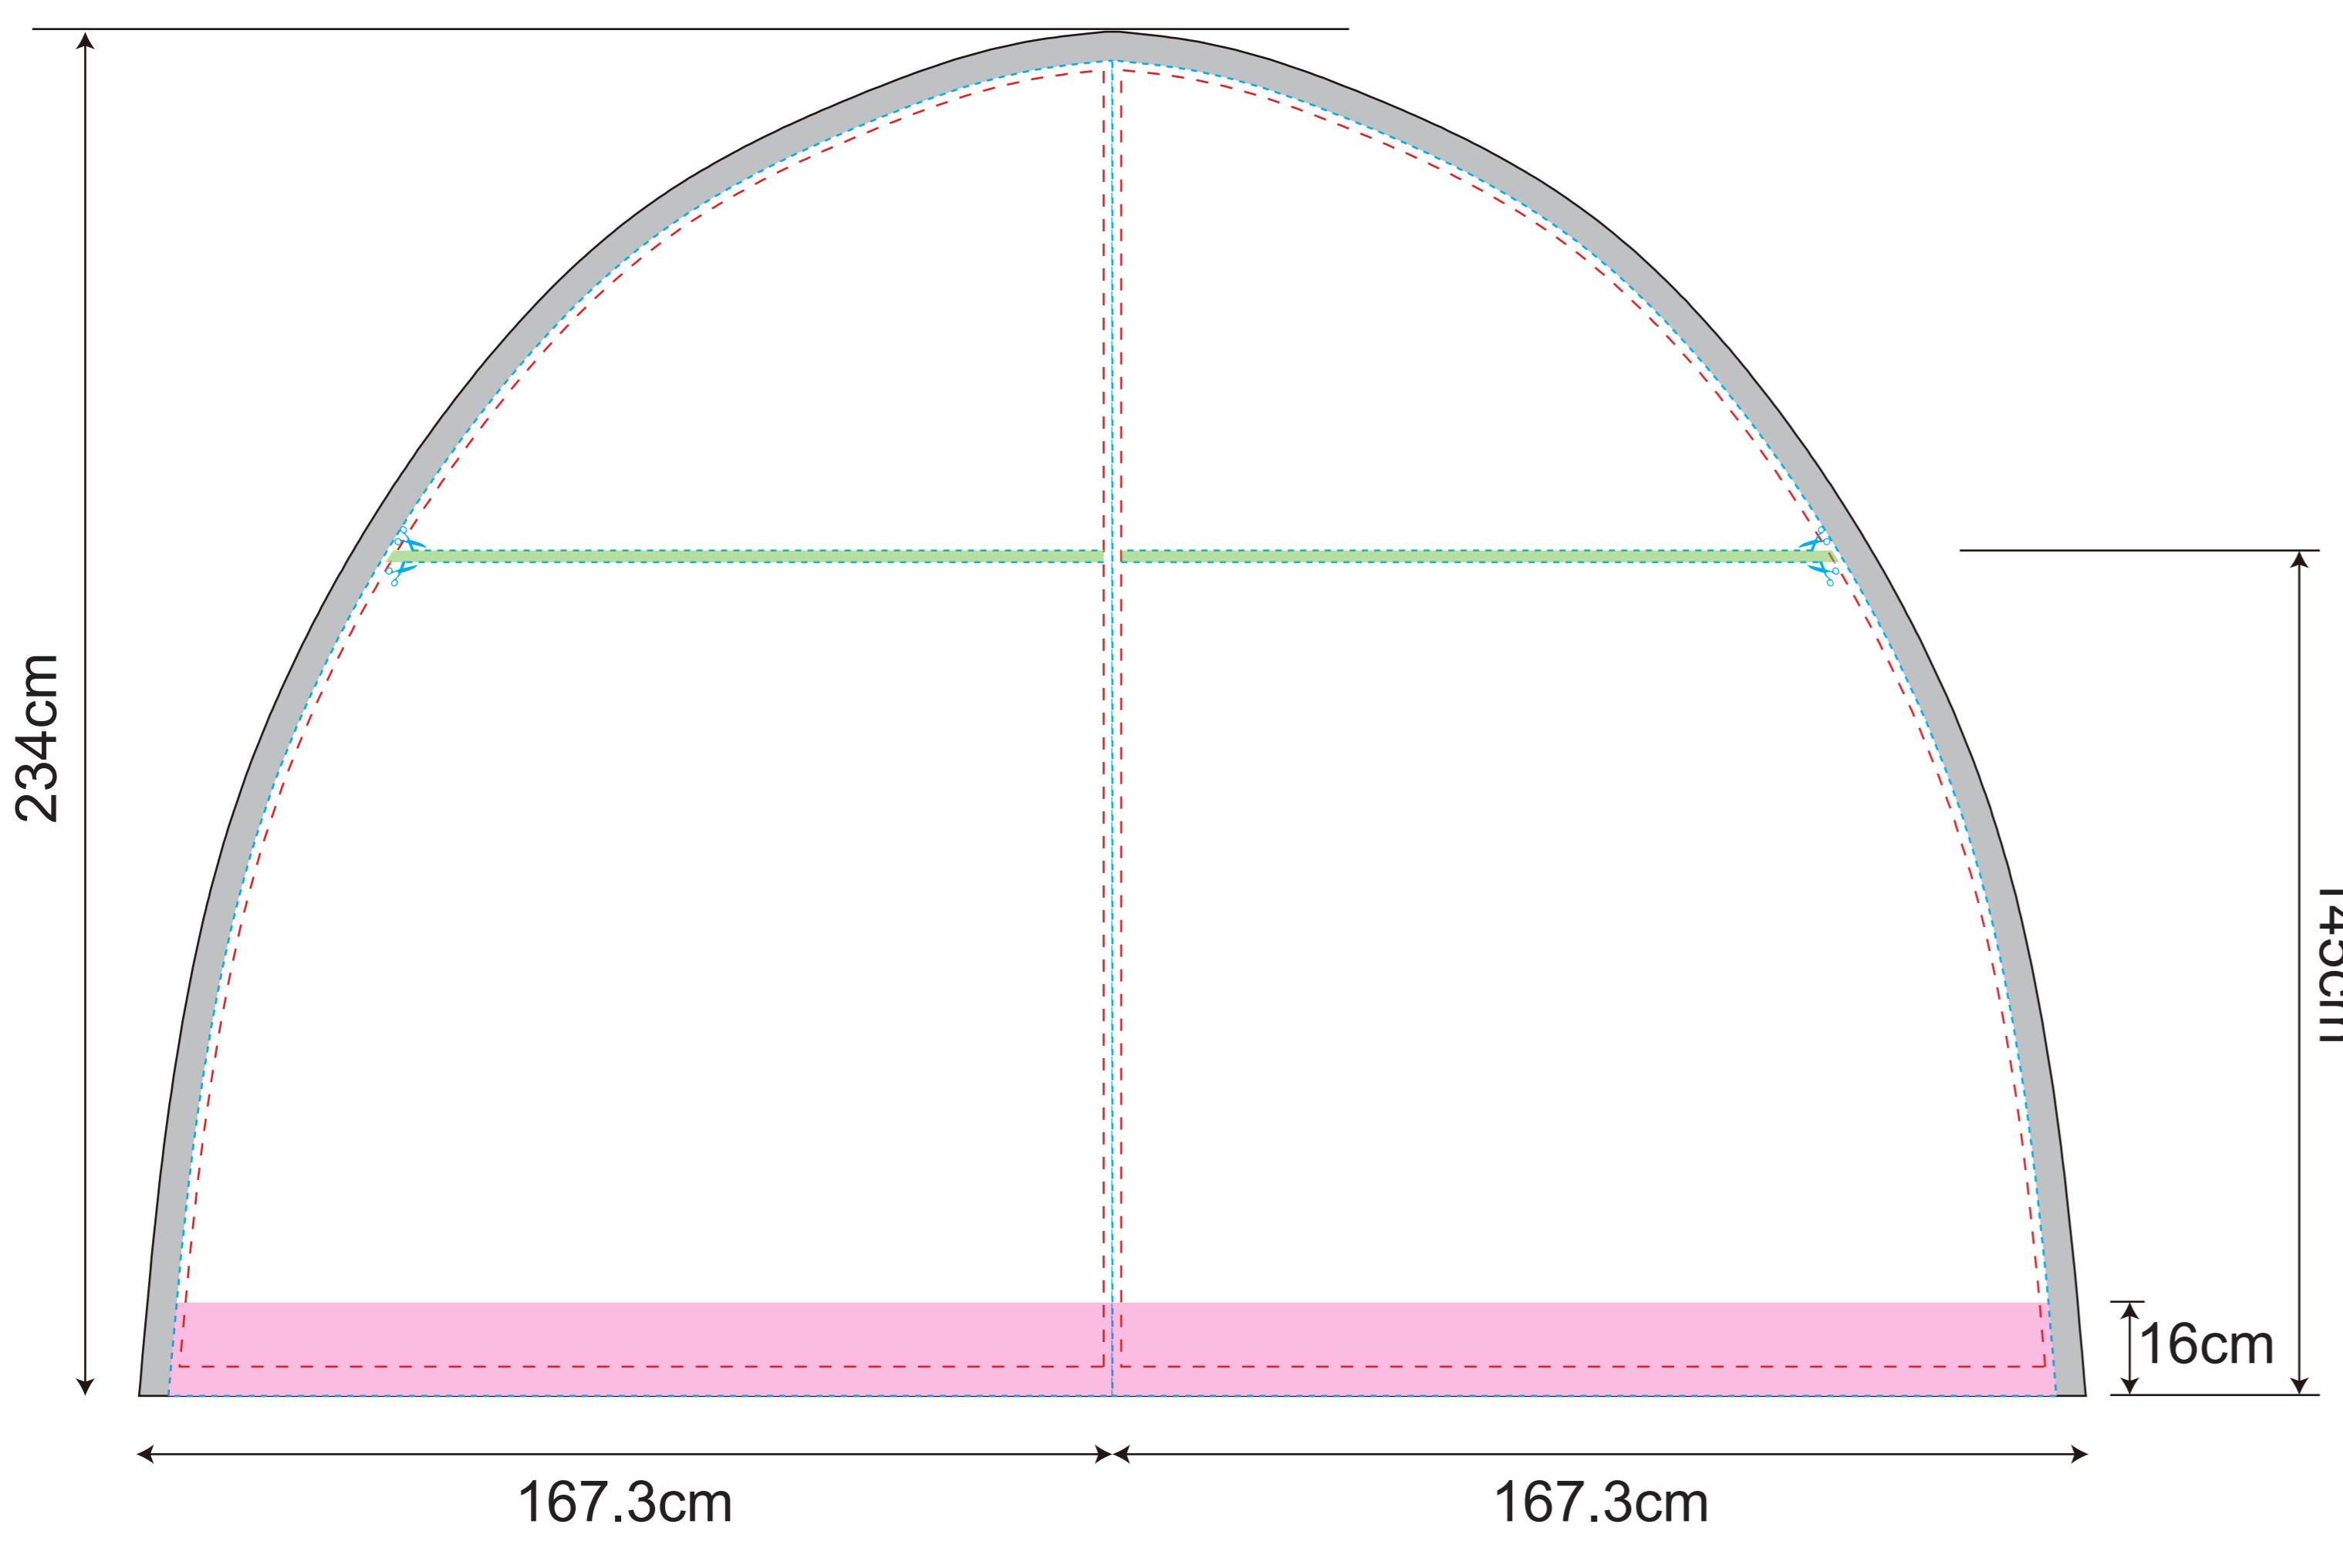

Airtent 3X3

POLYESTER

(1:10)

- - - - - Visual range
- - - - - Cutting line
- Printing line
- - - - - Thread
- - - - - Folding line (upper area fold to the back)
- Bleed (No important information)
- Velcro(inside)
- Velcro(outside)
- Round Plastic
- Label
- welding
- Margin on ground

WALL

DOOR

FULL WINDOW

WINDOW

Airtent 3m modle(2015) Polyester