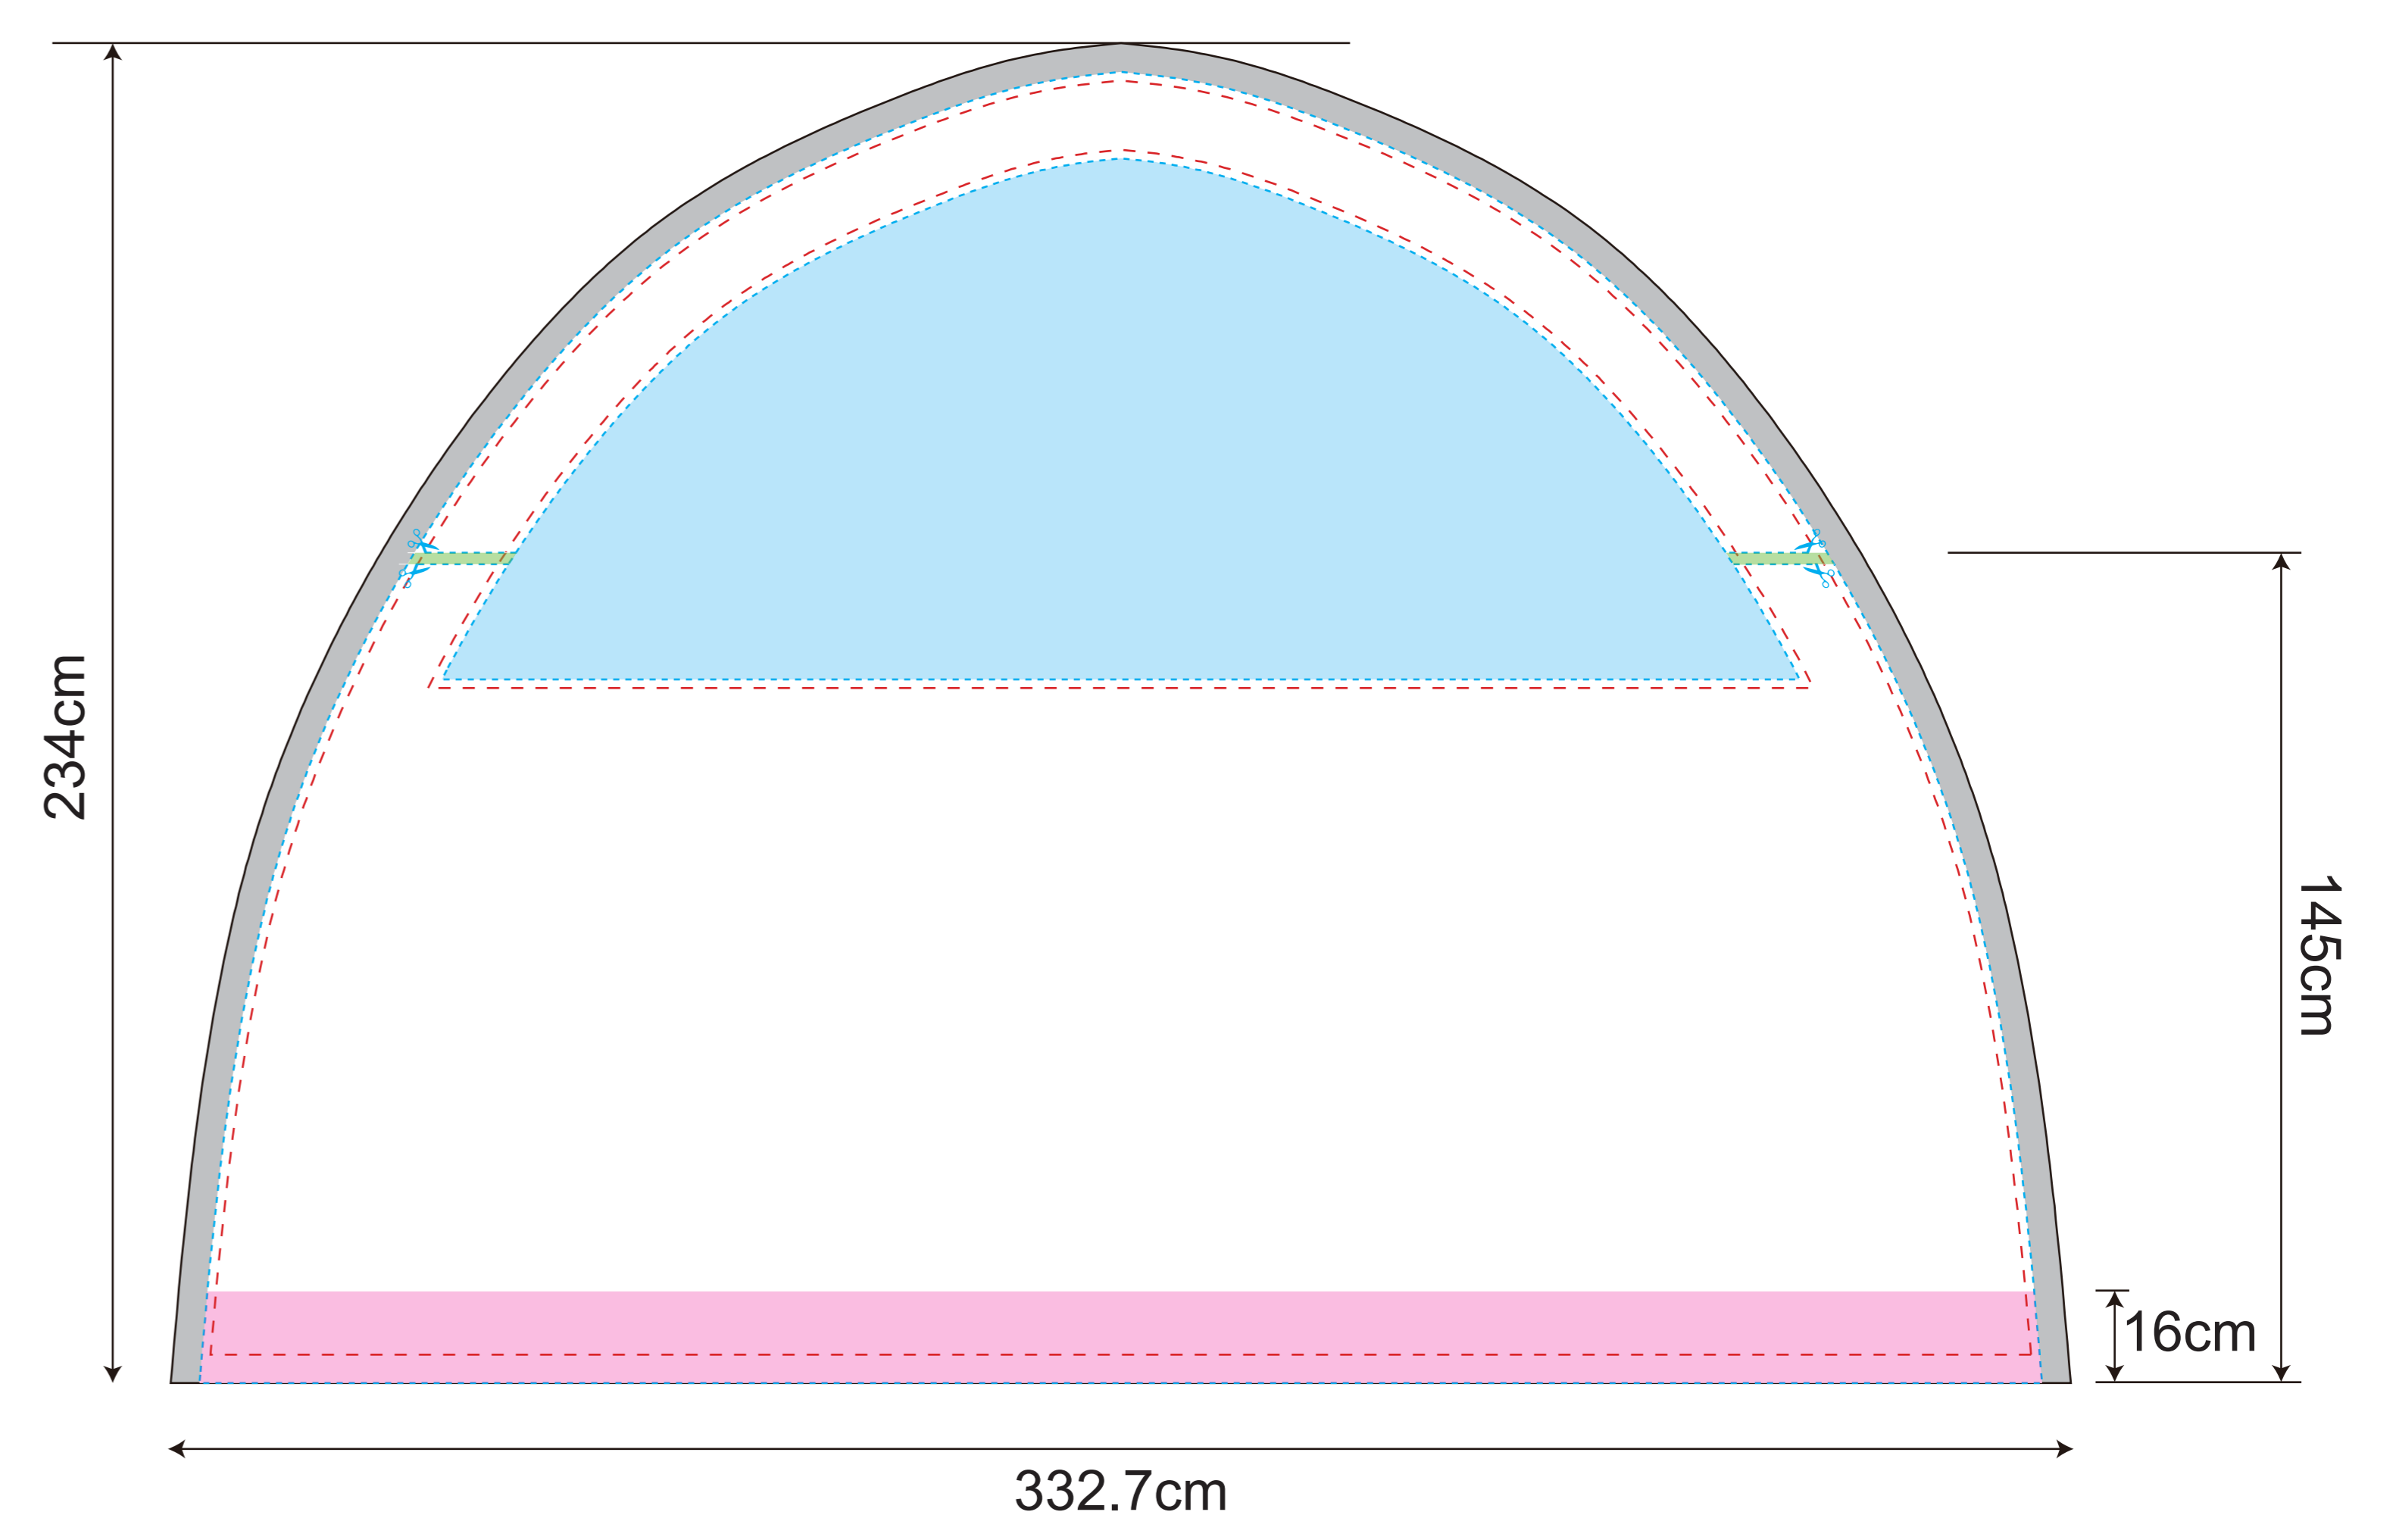

Airtent 3X3

POLYESTER

(1:10)

- - - - - Visual range
- - - - - Cutting line
- Printing line
- - - - - Thread
- - - - - Folding line (upper area fold to the back)
- Bleed (No important information)
- Velcro(inside)
- Velcro(outside)
- Round Plastic
- Label
- welding
- Margin on ground

WALL

DOOR

FULL WINDOW

WINDOW

Airtent 3m modle(2015) Polyester