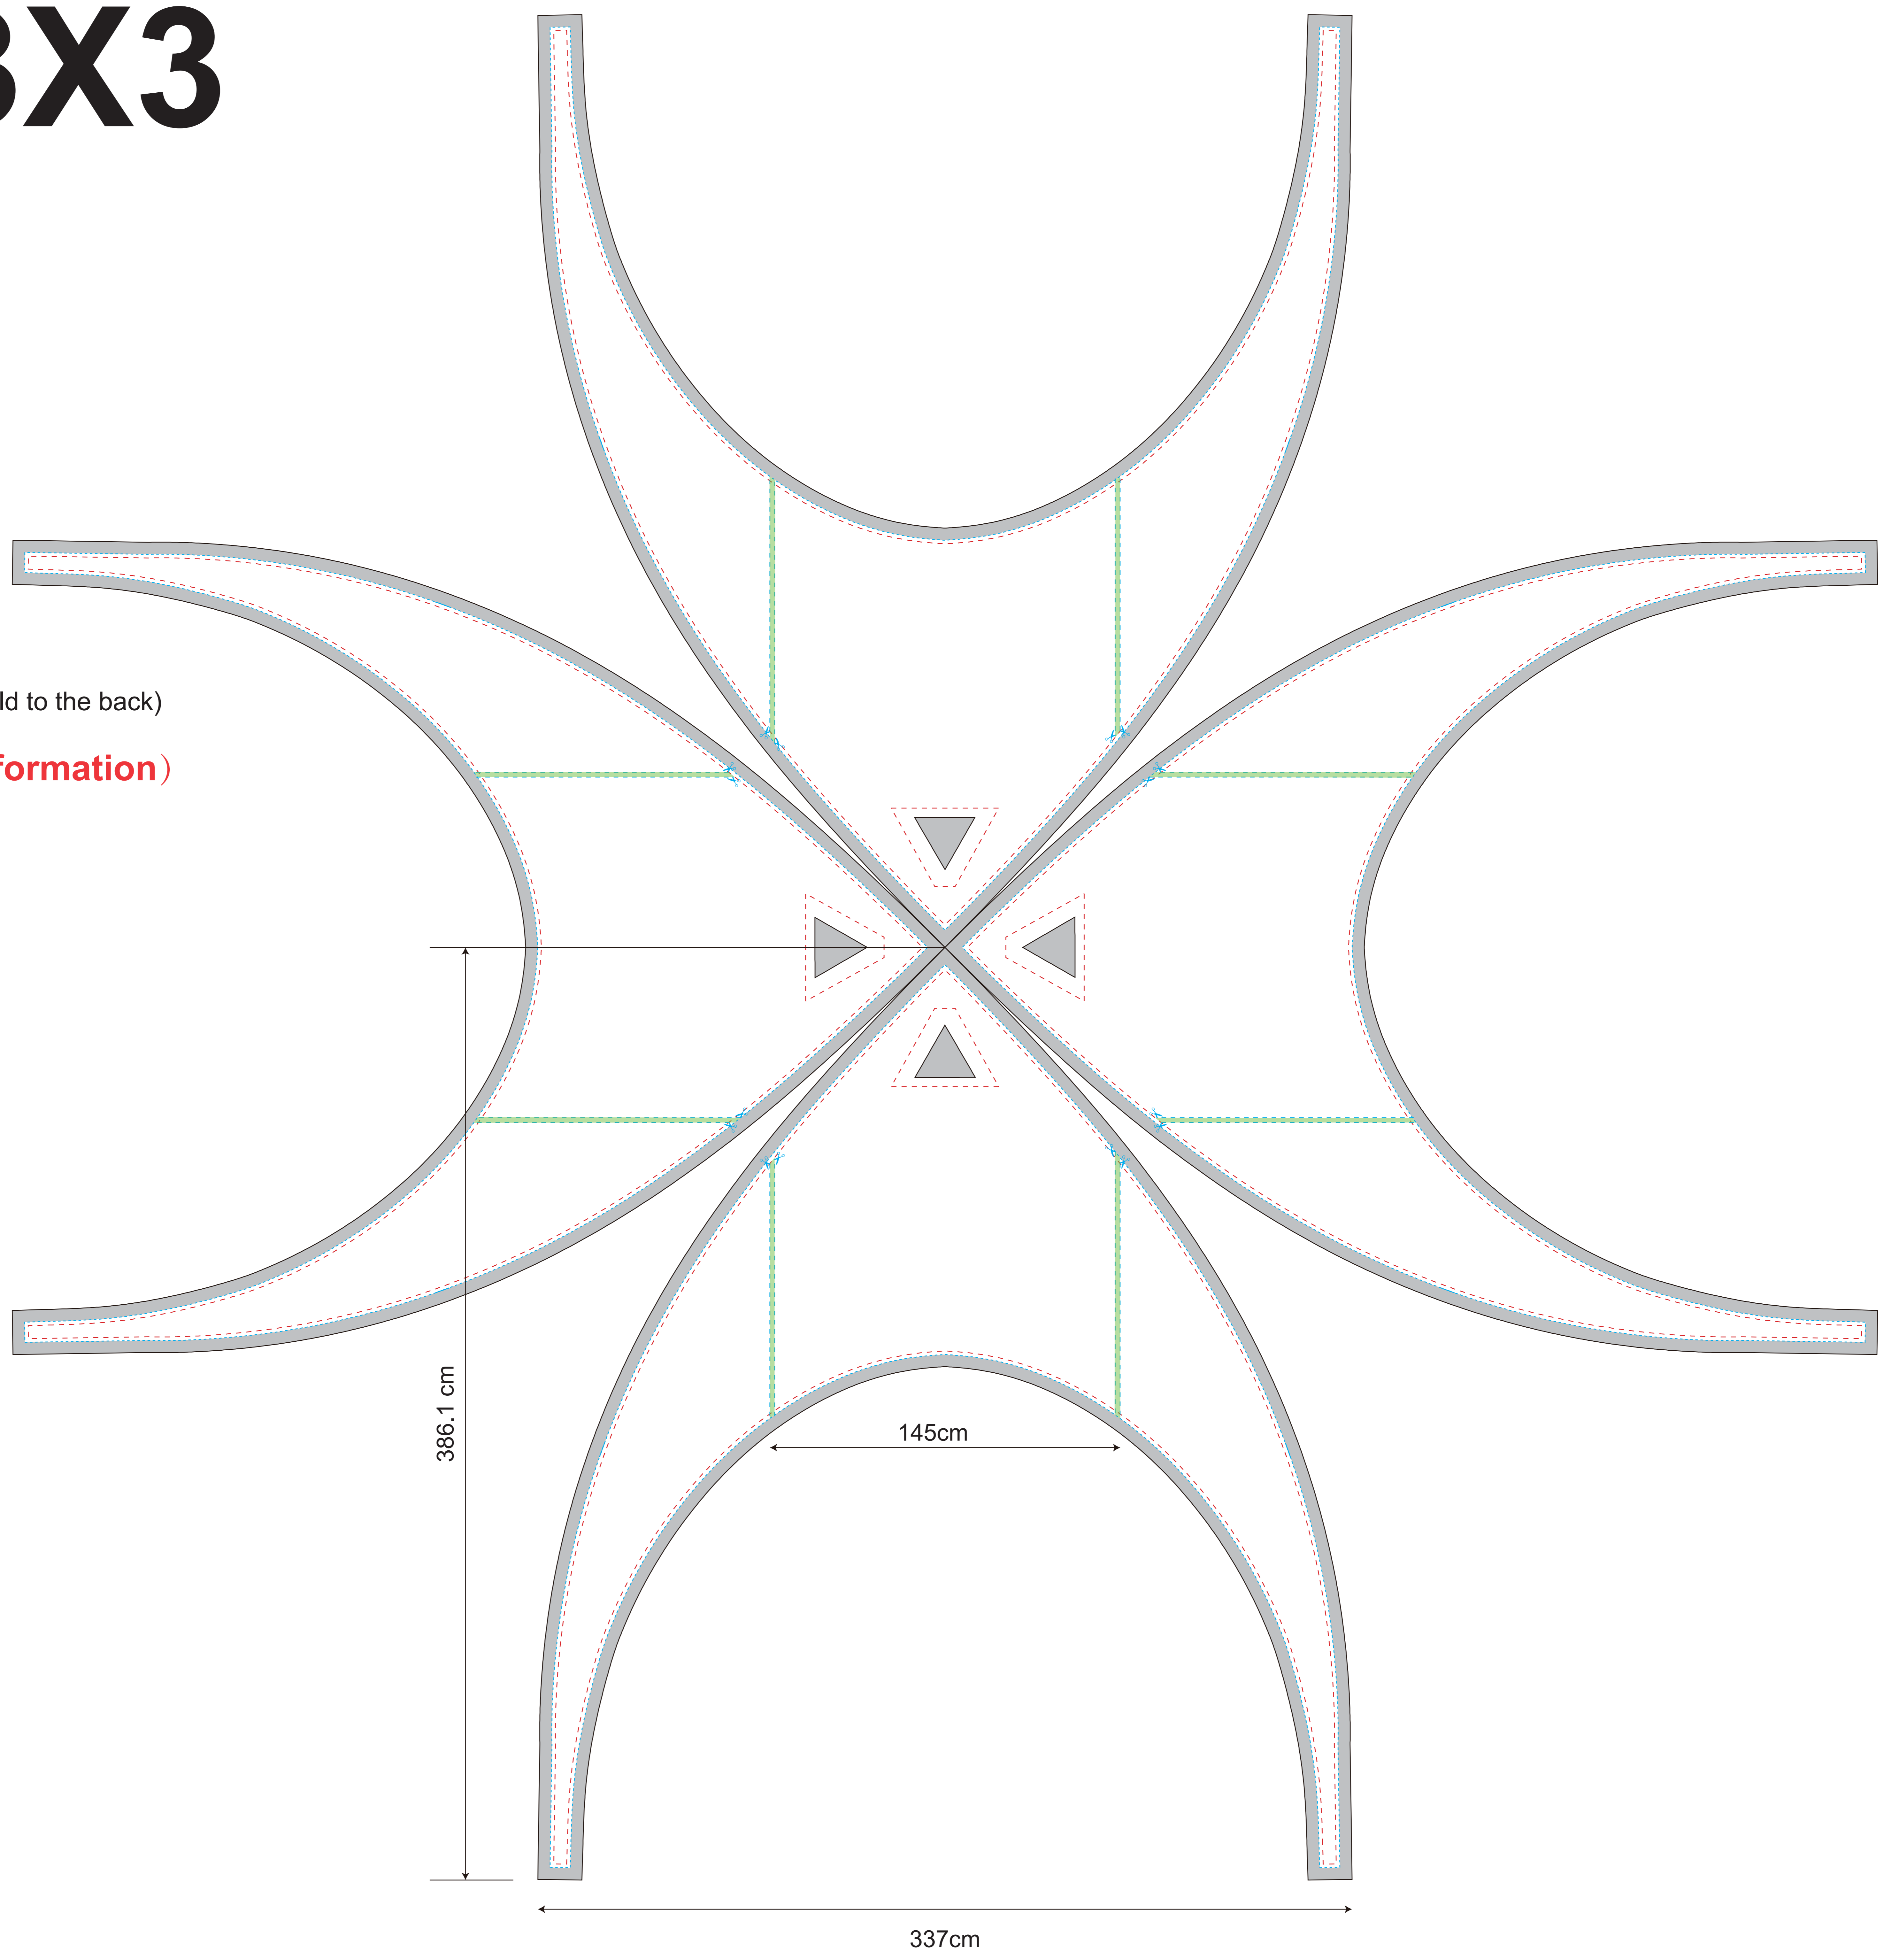

Airtent 3X3

POLYESTER

(1:10)

- - - - - Visual range
- - - - - Cutting line
- Printing line
- - - - - Thread
- - - - - Folding line (upper area fold to the back)
- Bleed (No important information)
- Velcro(inside)
- Velcro(outside)
- Round Plastic
- Label
- welding
- Margin on ground

WALL

DOOR

FULL WINDOW

WINDOW

Airtent 3m modle(2015) Polyester