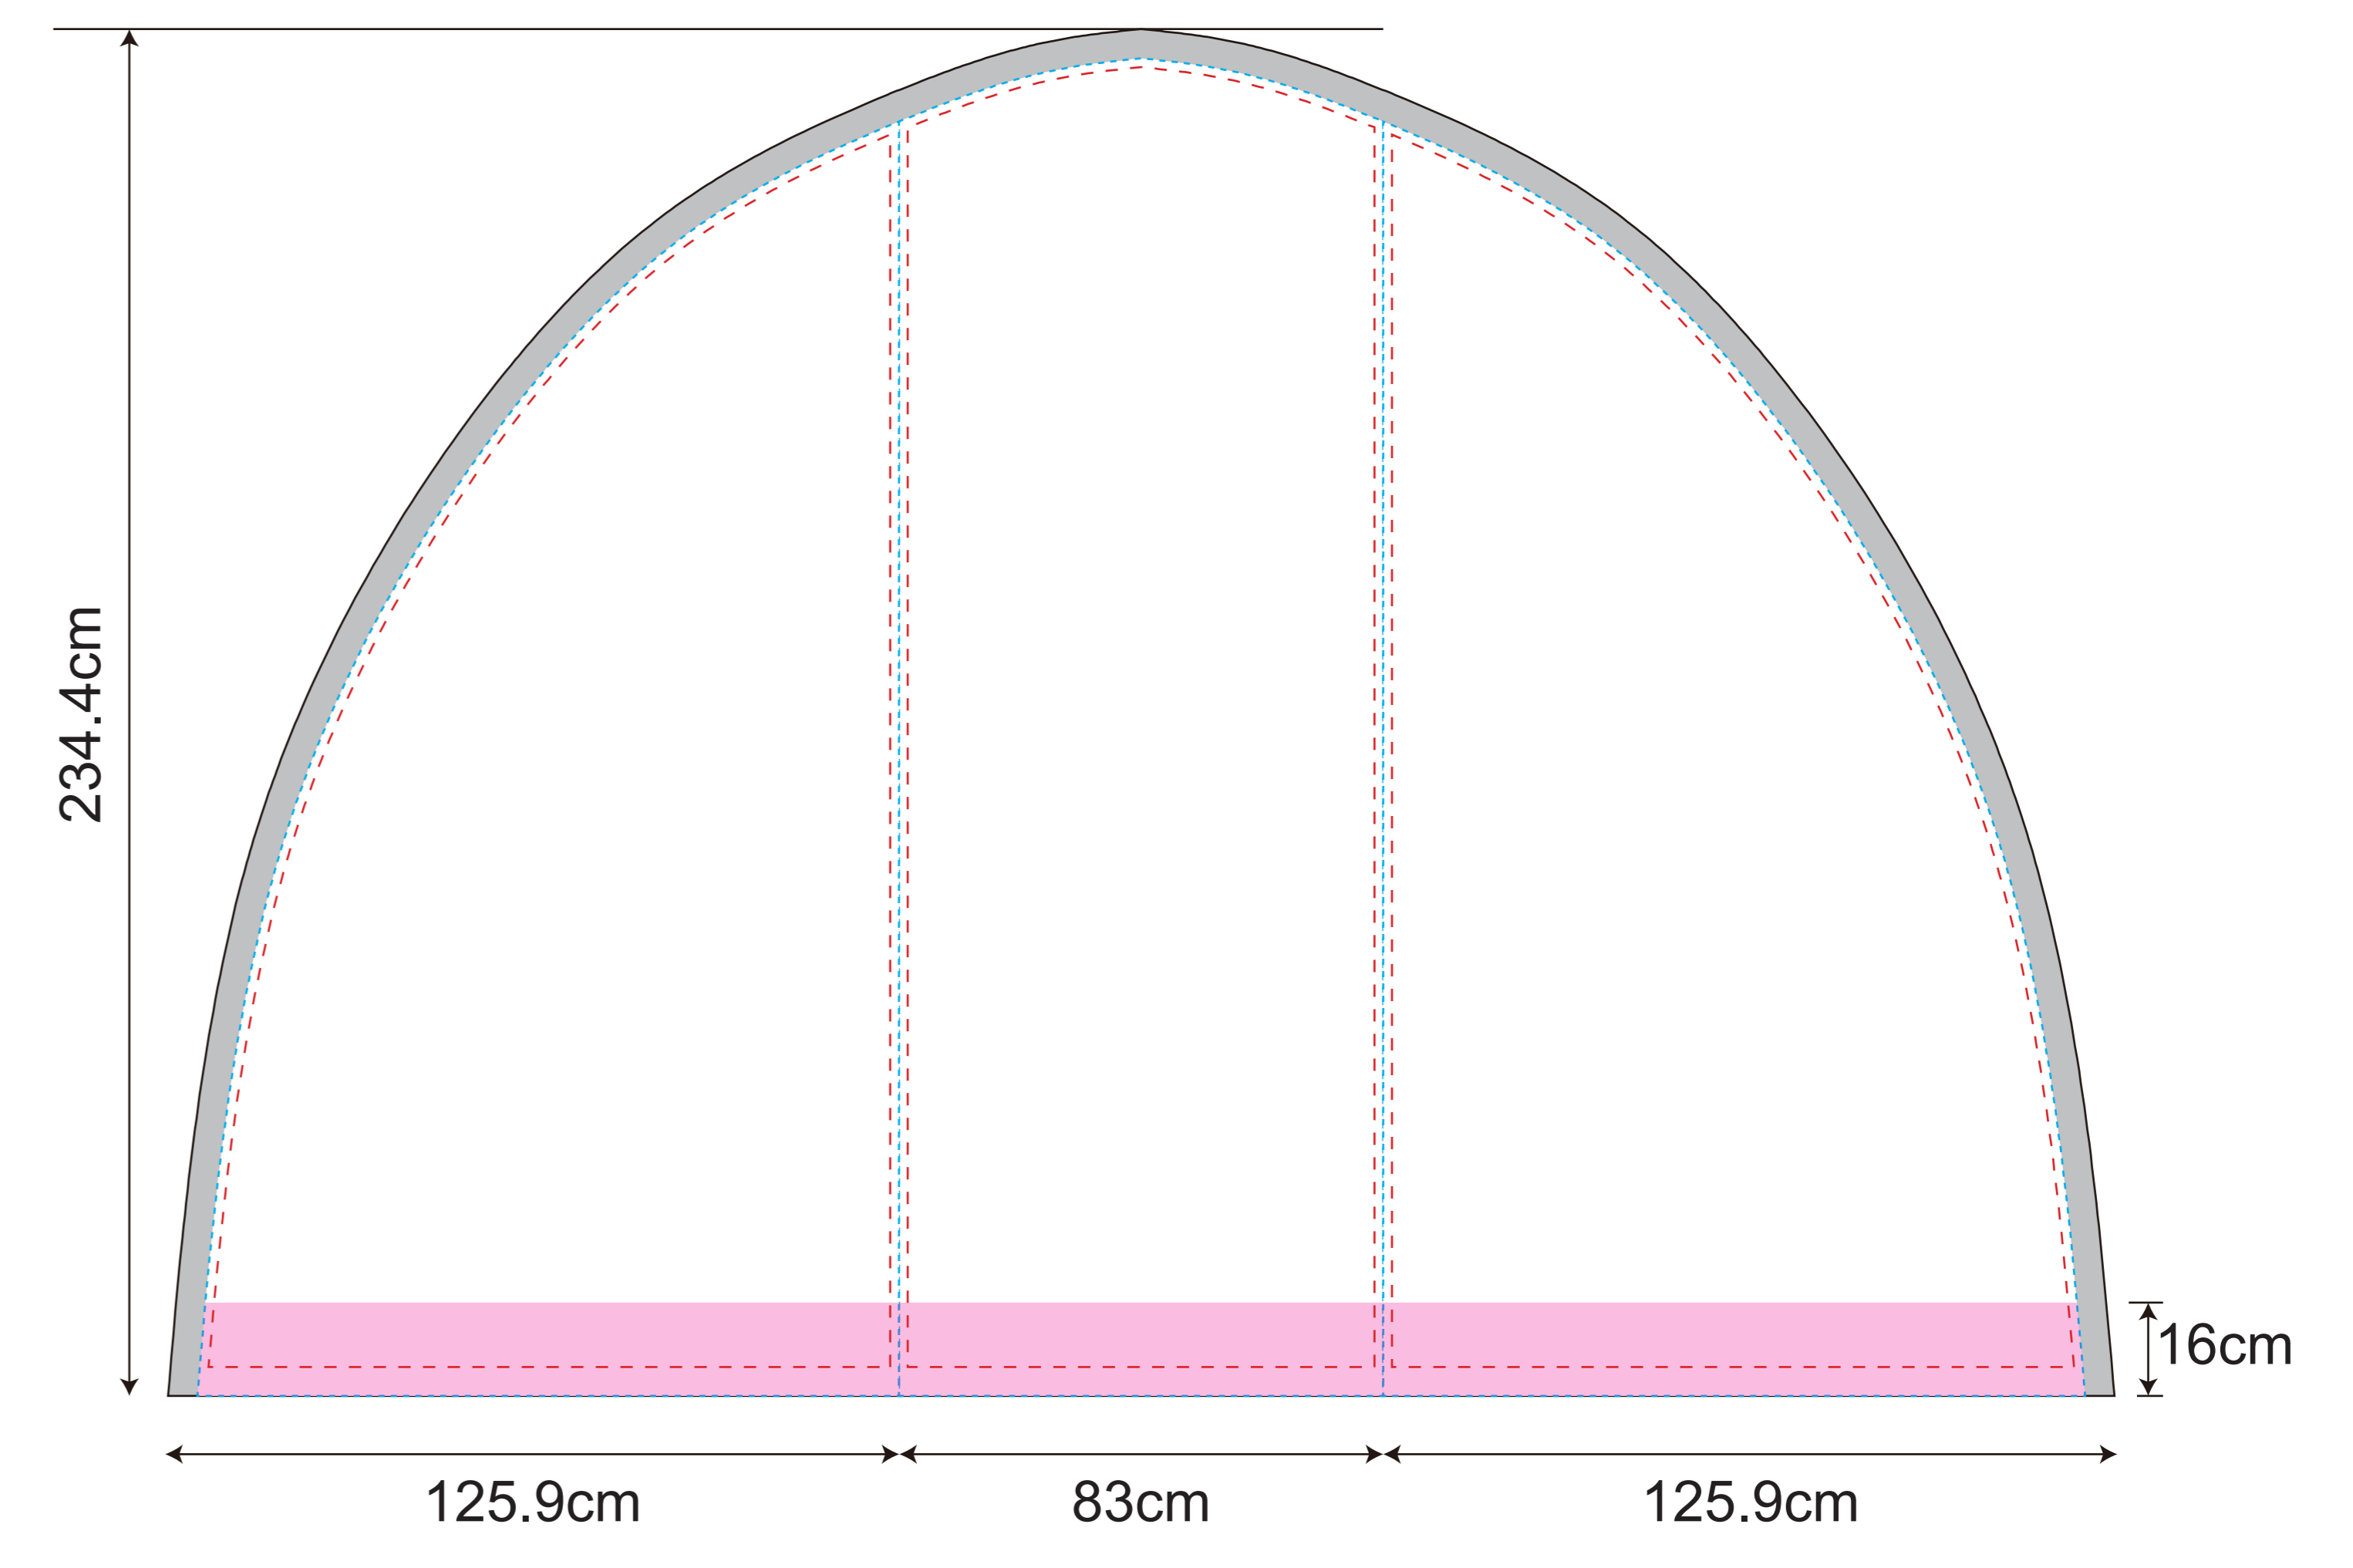

Airtent 3X3

POLYESTER

(1:10)

- - - - - Visual range
- - - - - Cutting line
- Printing line
- - - - - Thread
- - - - - Folding line (upper area fold to the back)
- Bleed (No important information)
- Velcro(inside)
- Velcro(outside)
- Round Plastic
- Label
- welding
- Margin on ground

WALL

DOOR

FULL WINDOW

WINDOW

Airtent 3m modle(2015) Polyester