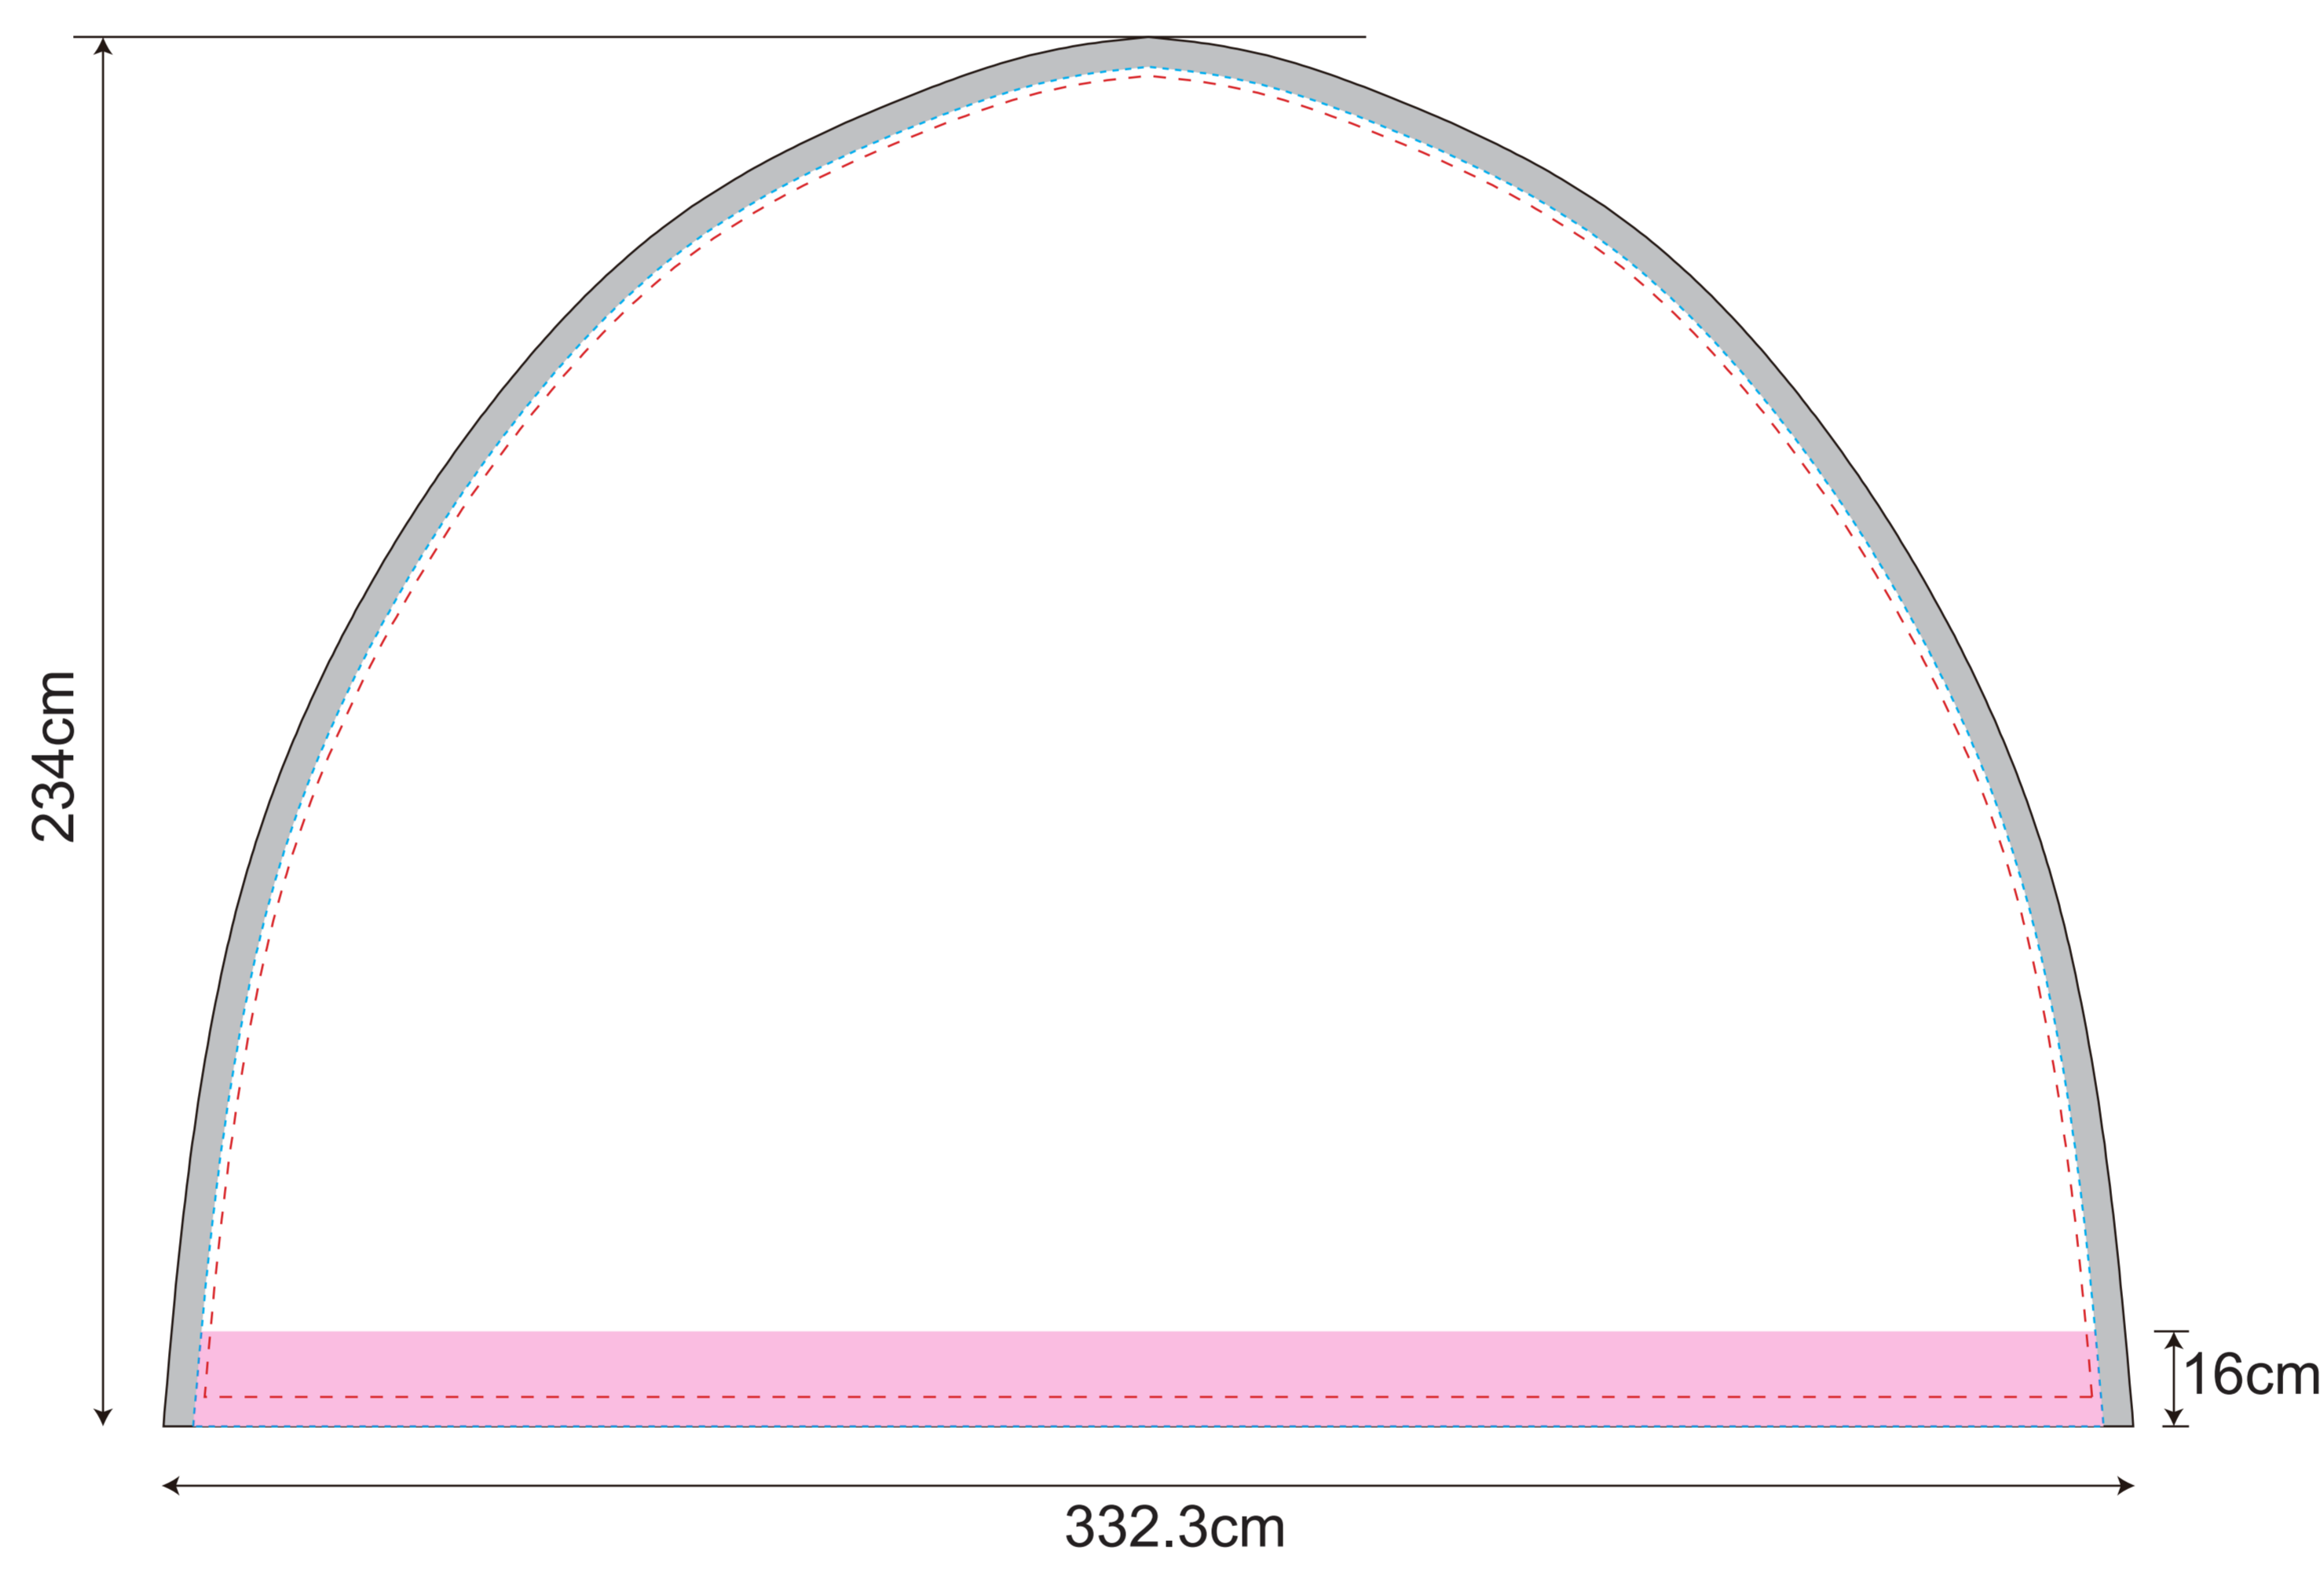

Airtent 3X3

PVC & POLYESTER

(1:10)

- - - - - Visual range
- - - - - Cutting line
- Printing line
- - - - - Thread
- - - - - Folding line (upper area fold to the back)
- Bleed (No important information)
- Velcro(inside)
- Velcro(outside)
- Round Plastic
- Label
- welding
- Margin on ground

WALL

DOOR

FULL WINDOW

WINDOW