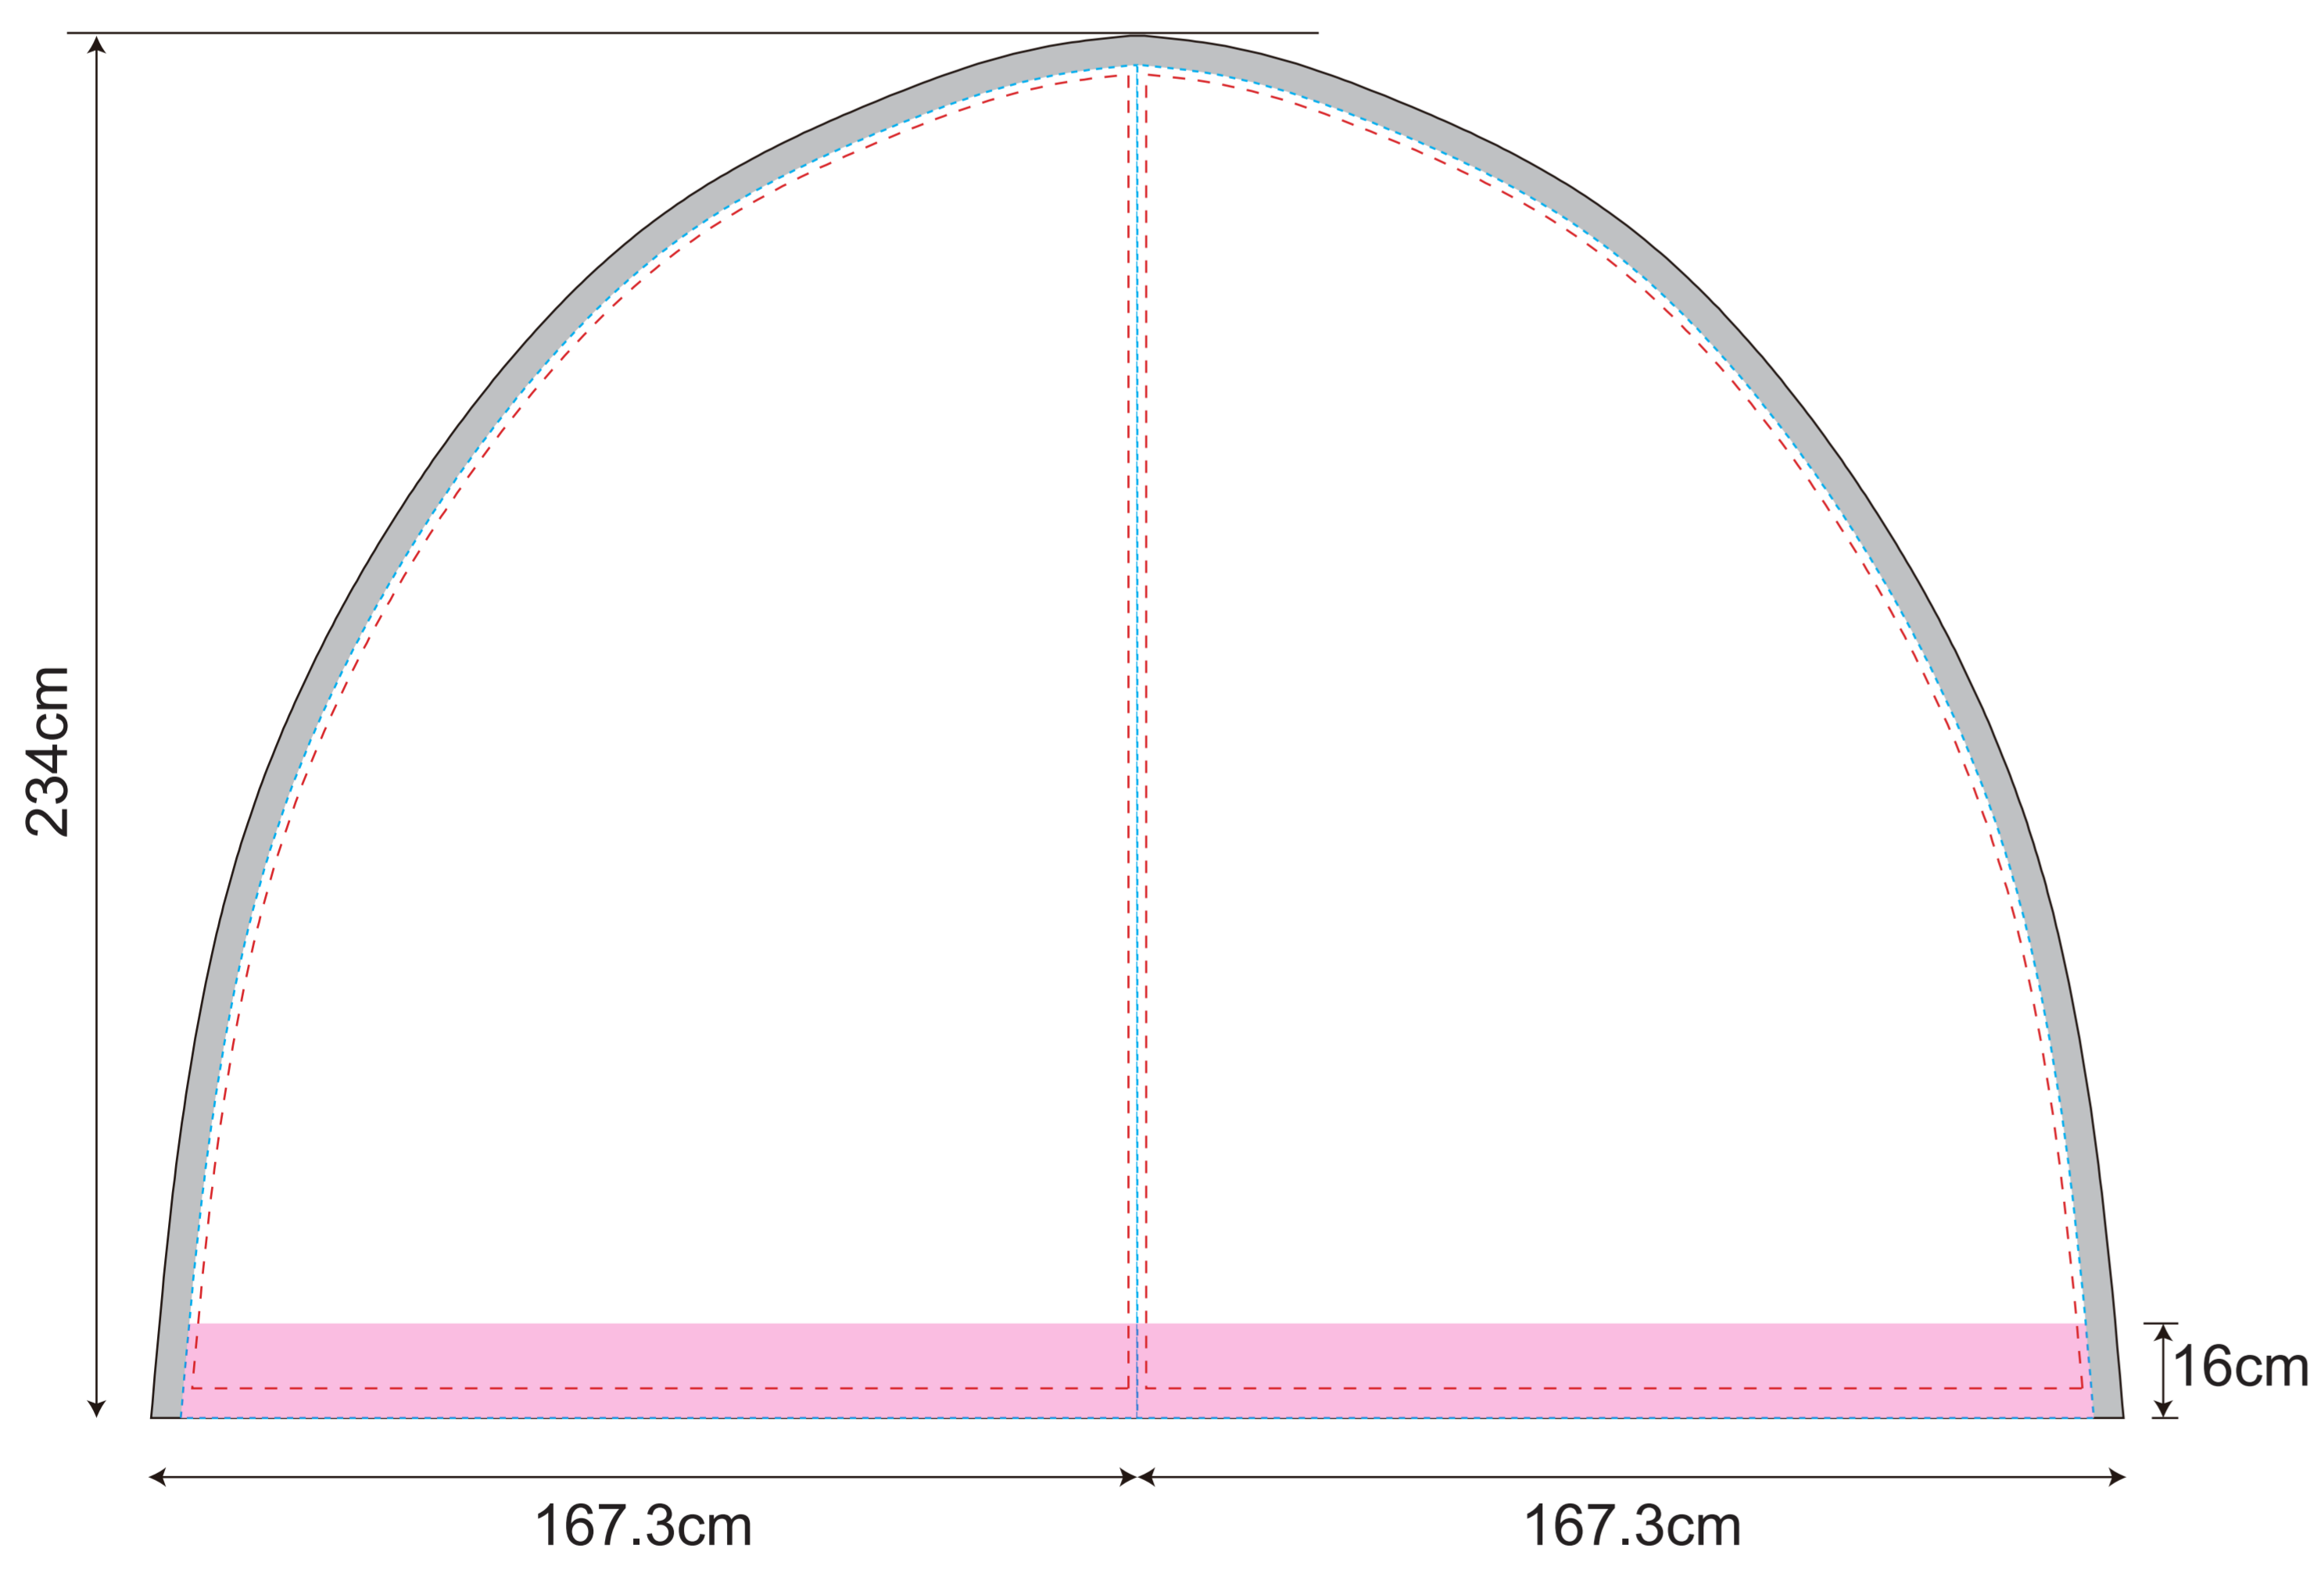

Airtent 3X3

PVC & POLYESTER

(1:10)

- - - - - Visual range
- - - - - Cutting line
- Printing line
- - - - - Thread
- - - - - Folding line (upper area fold to the back)
- Bleed (No important information)
- Velcro(inside)
- Velcro(outside)
- Round Plastic
- Label
- welding
- Margin on ground

WALL

DOOR

FULL WINDOW

WINDOW