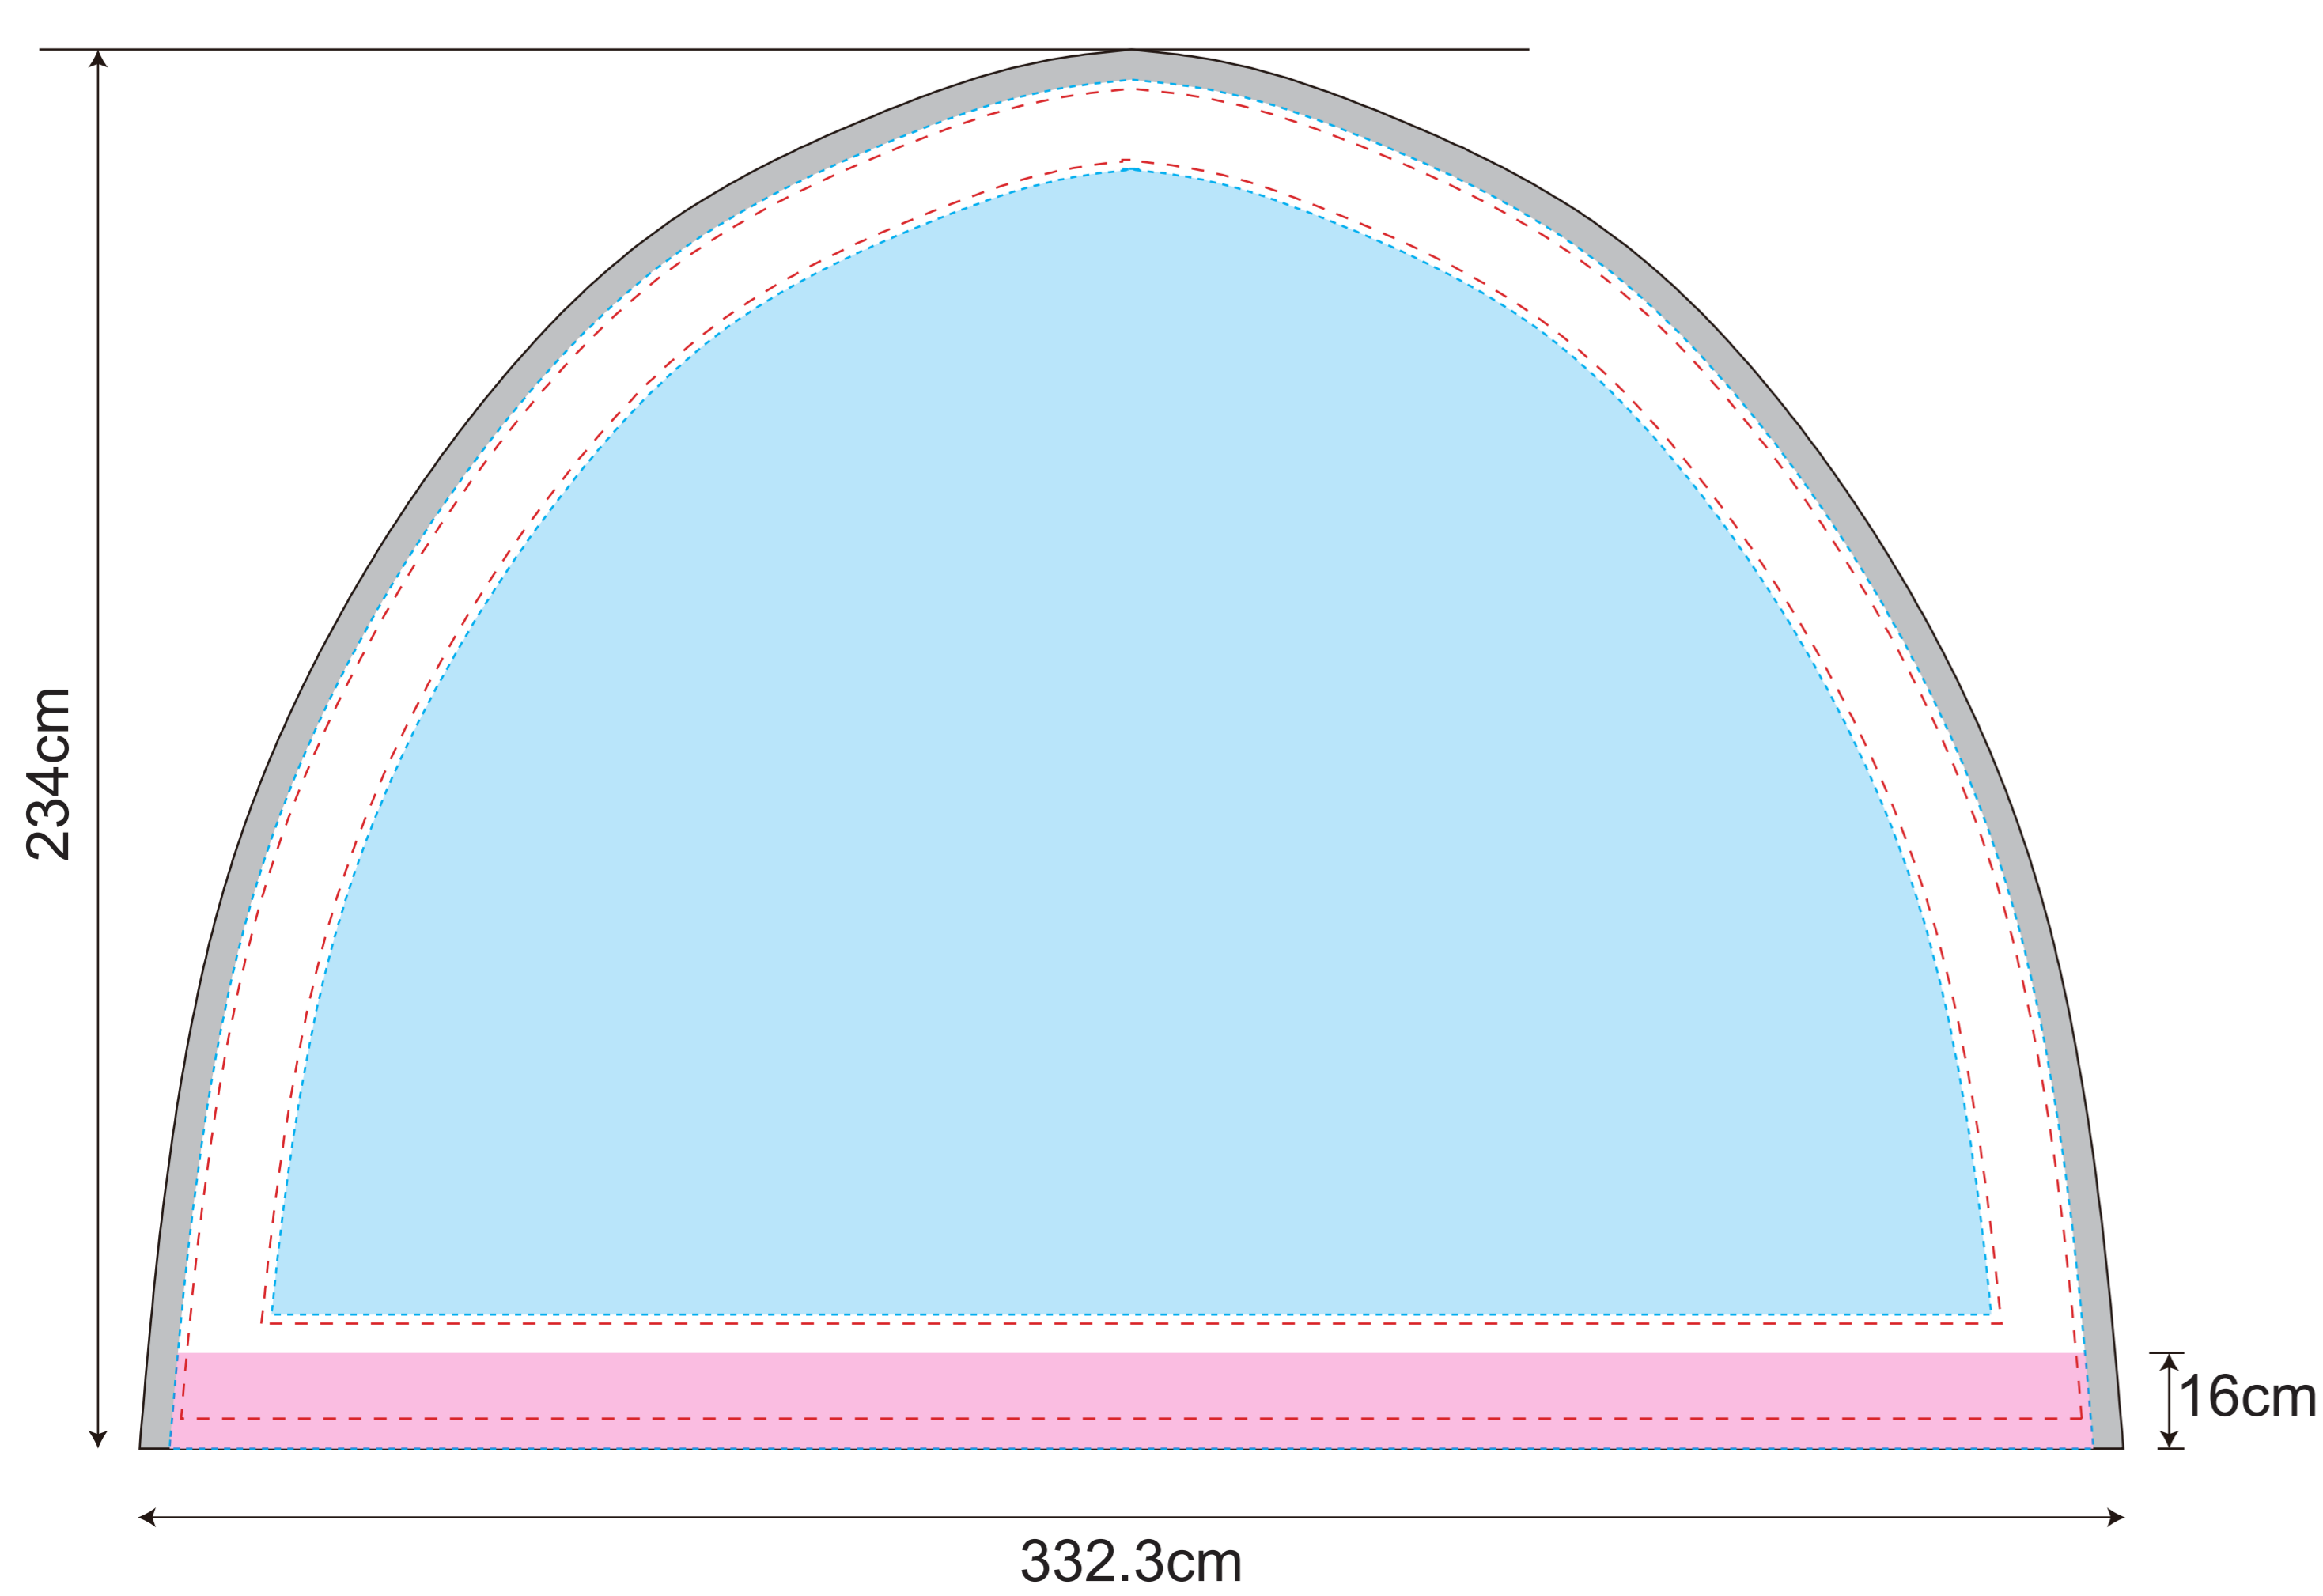

Airtent 3X3

PVC & POLYESTER

(1:10)

- - - - - Visual range
- - - - - Cutting line
- Printing line
- - - - - Thread
- - - - - Folding line (upper area fold to the back)
- Bleed (No important information)
- Velcro(inside)
- Velcro(outside)
- Round Plastic
- Label
- welding
- Margin on ground

WALL

DOOR

FULL WINDOW

WINDOW