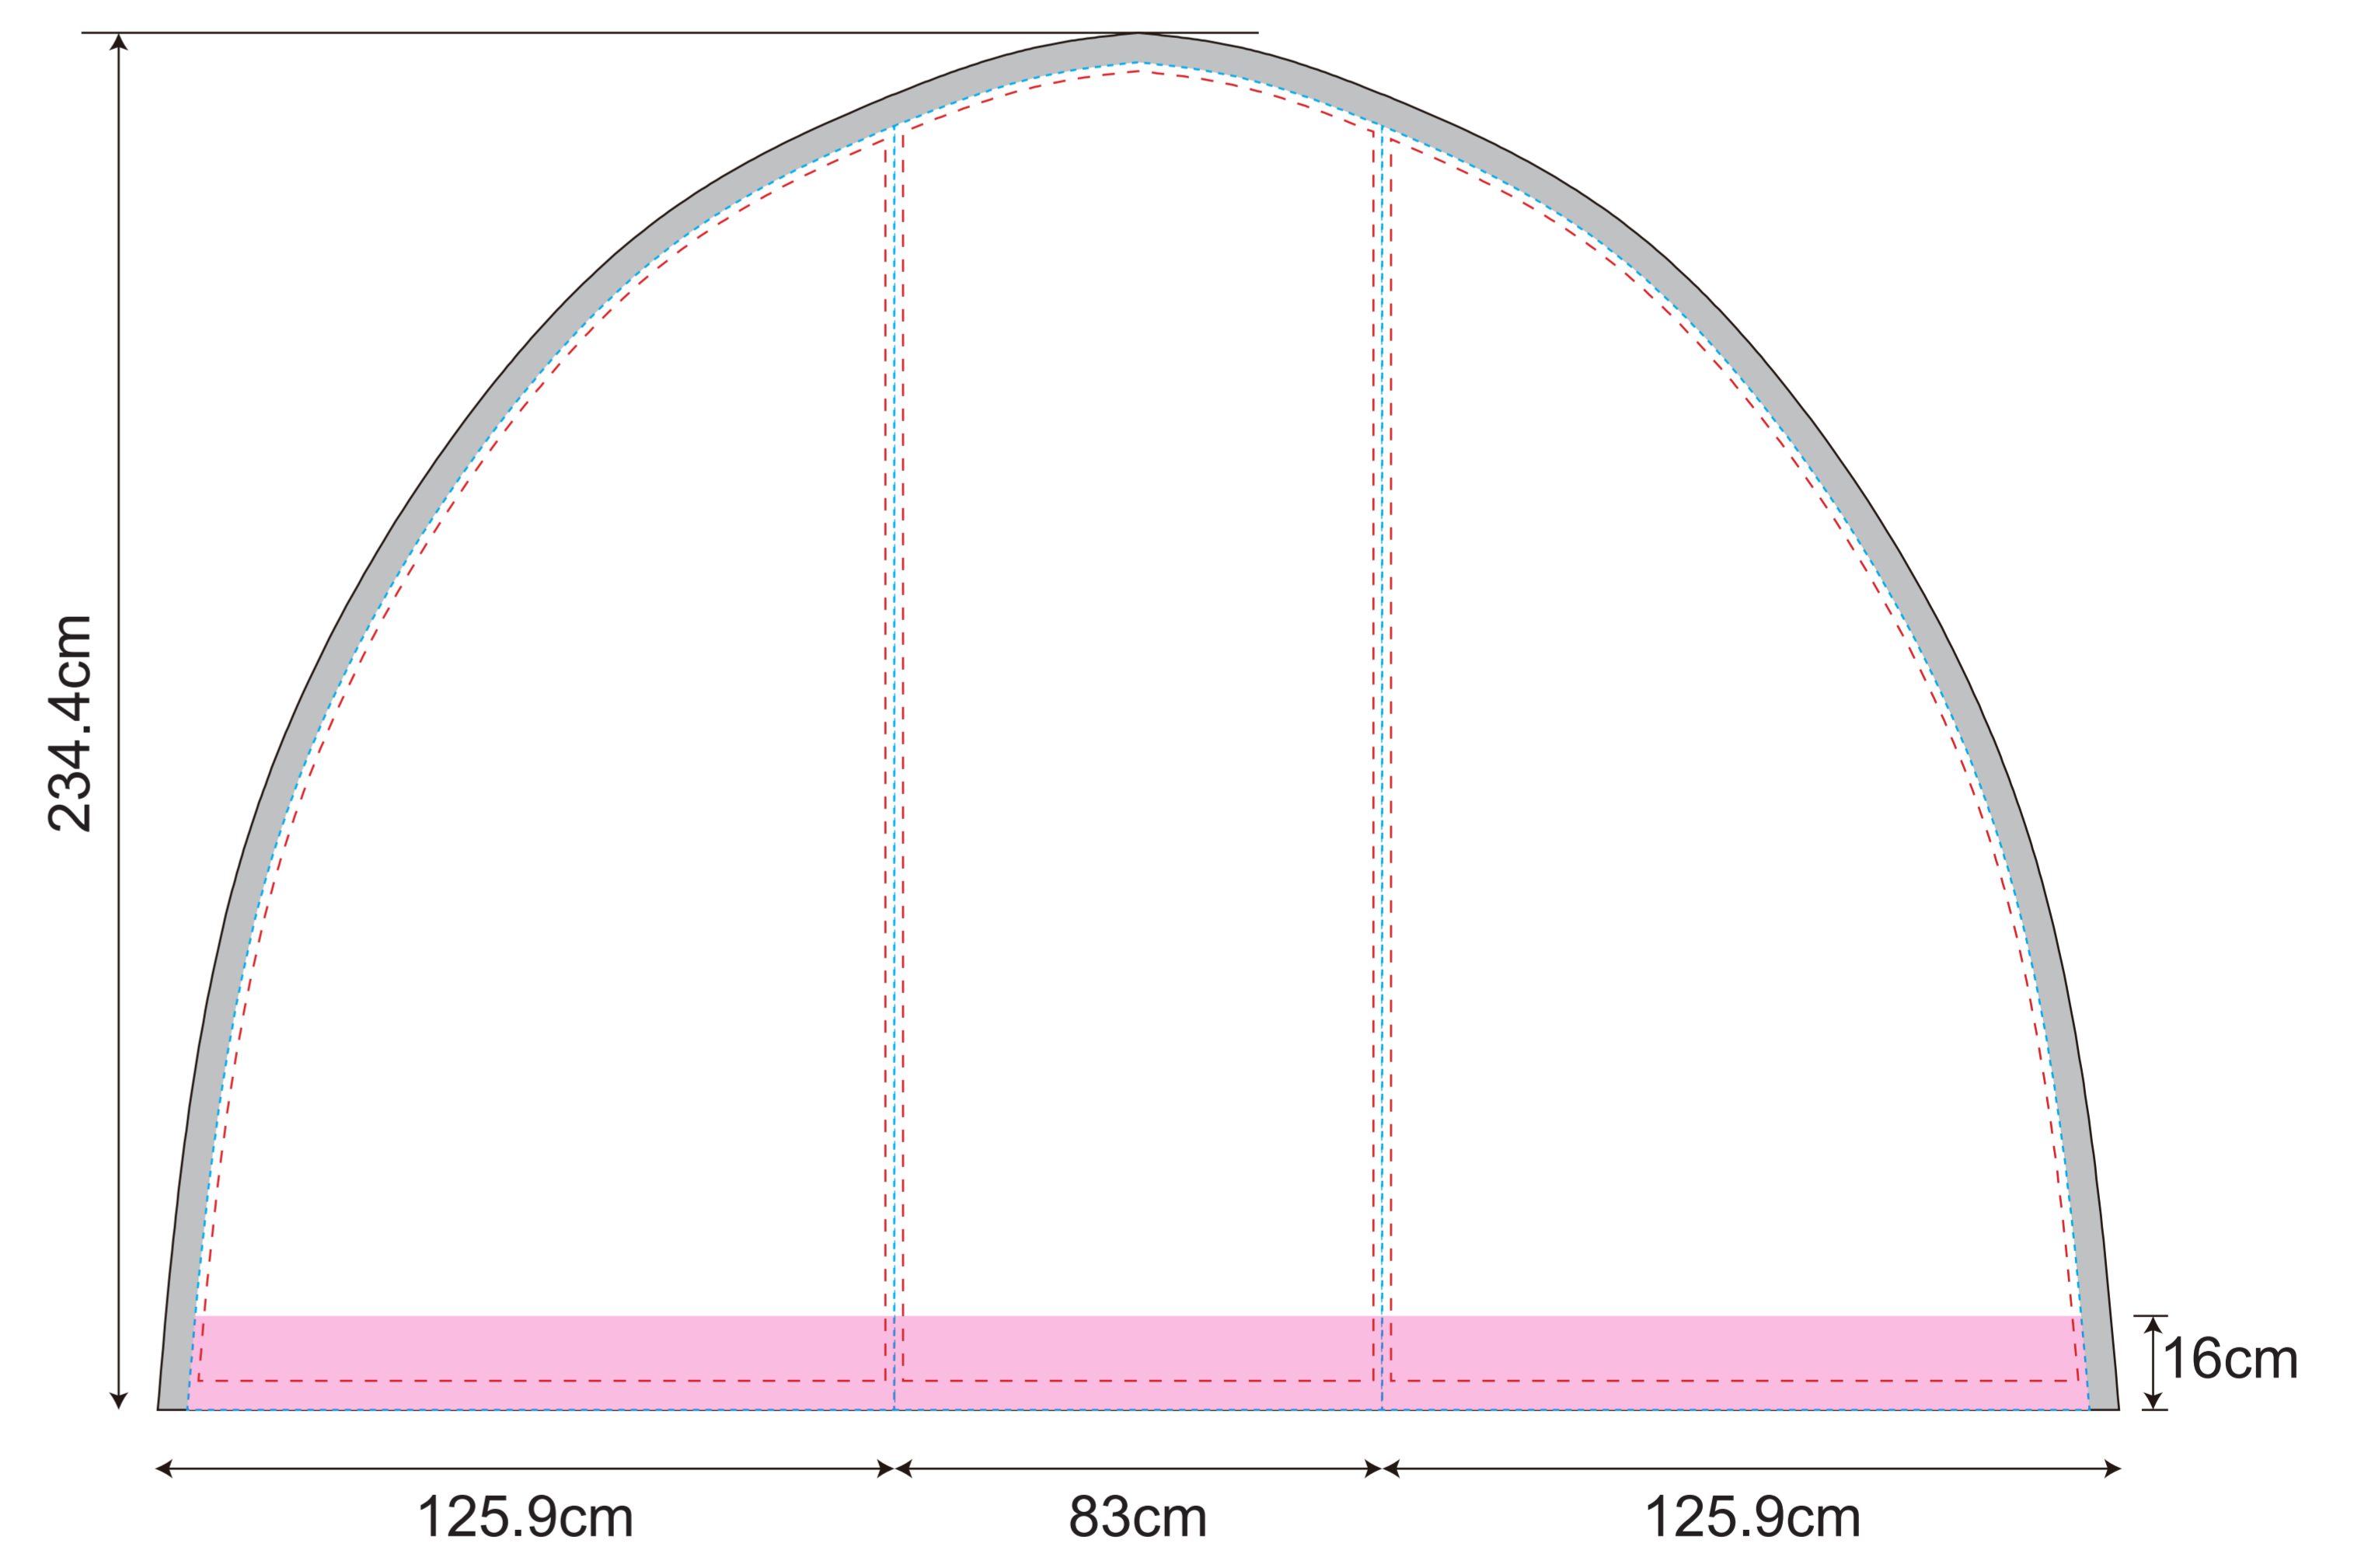

Airtent 3X3

PVC & POLYESTER

(1:10)

- - - - - Visual range
- - - - - Cutting line
- Printing line
- - - - - Thread
- - - - - Folding line (upper area fold to the back)
- Bleed (No important information)
- Velcro(inside)
- Velcro(outside)
- Round Plastic
- Label
- welding
- Margin on ground

WALL

DOOR

FULL WINDOW

WINDOW